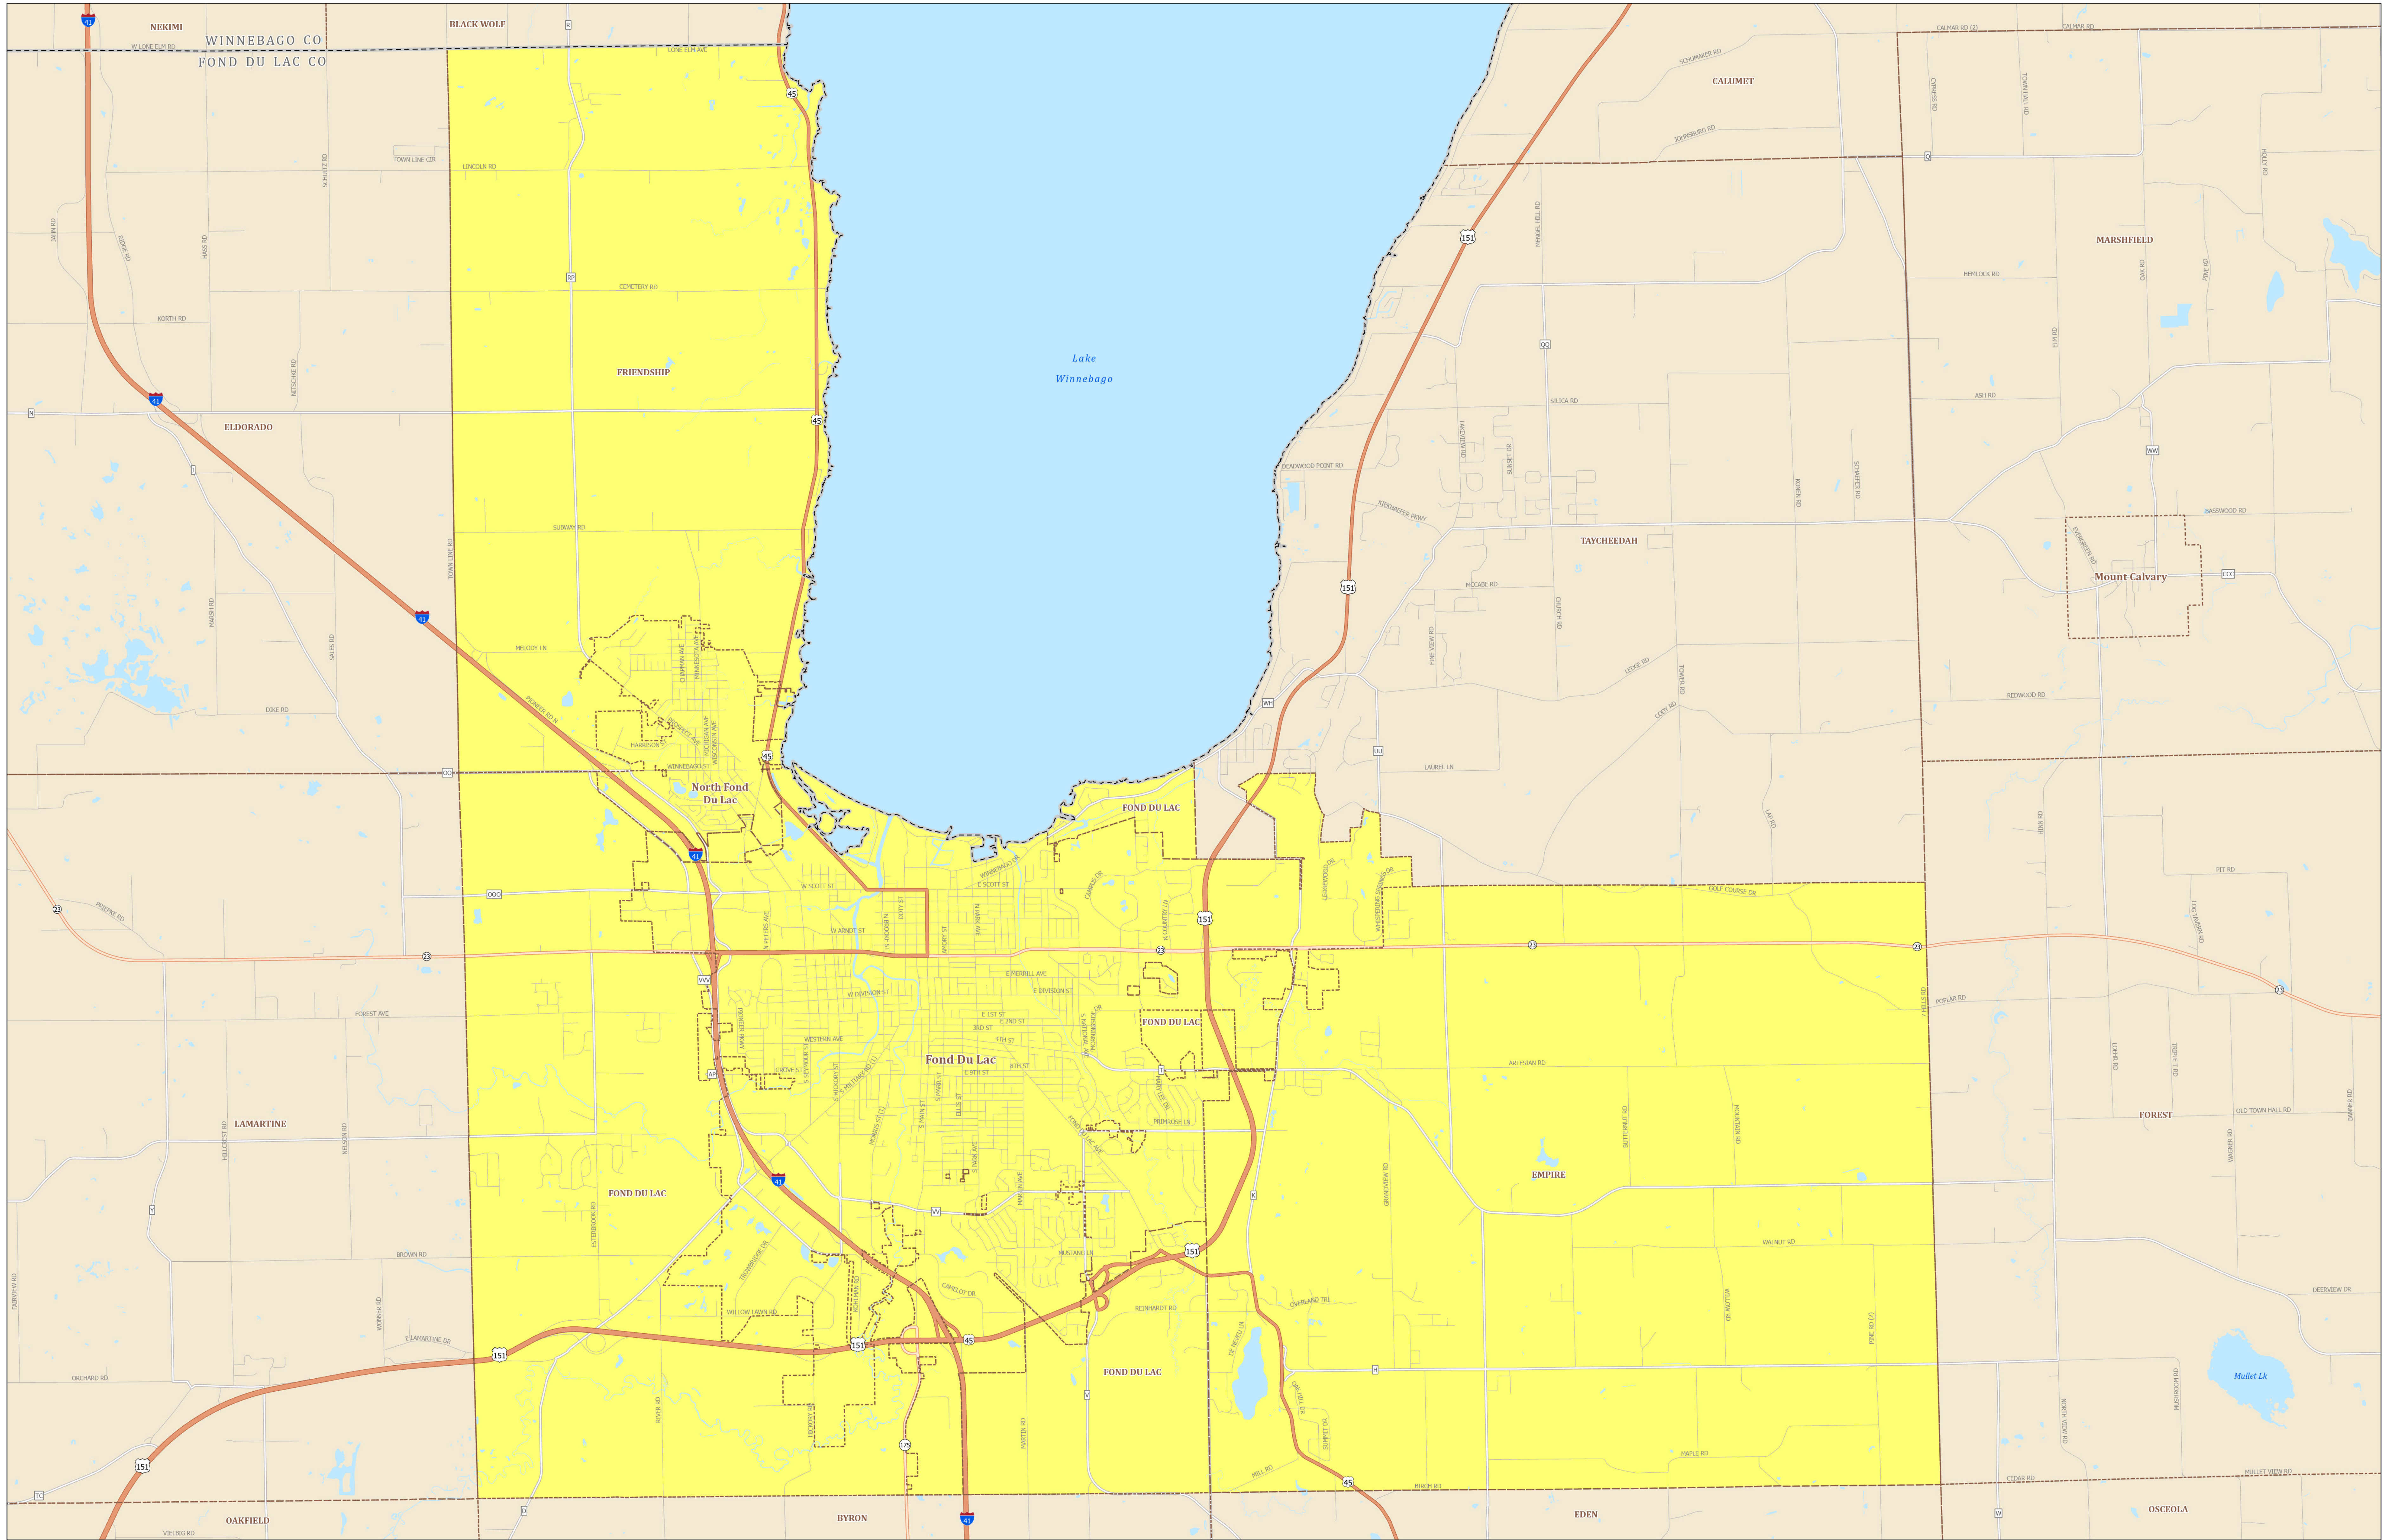

Assembly District 60

STATE OF WISCONSIN

Projection:
NAD 1983 Wisconsin TM

Cartography:
LTSB GIS Team, 2024

- Federal Highway
- State Highway
- County Road
- Local Road
- Assembly District 60
- County Boundary
- Cities, Towns, Villages
- Lakes, Rivers