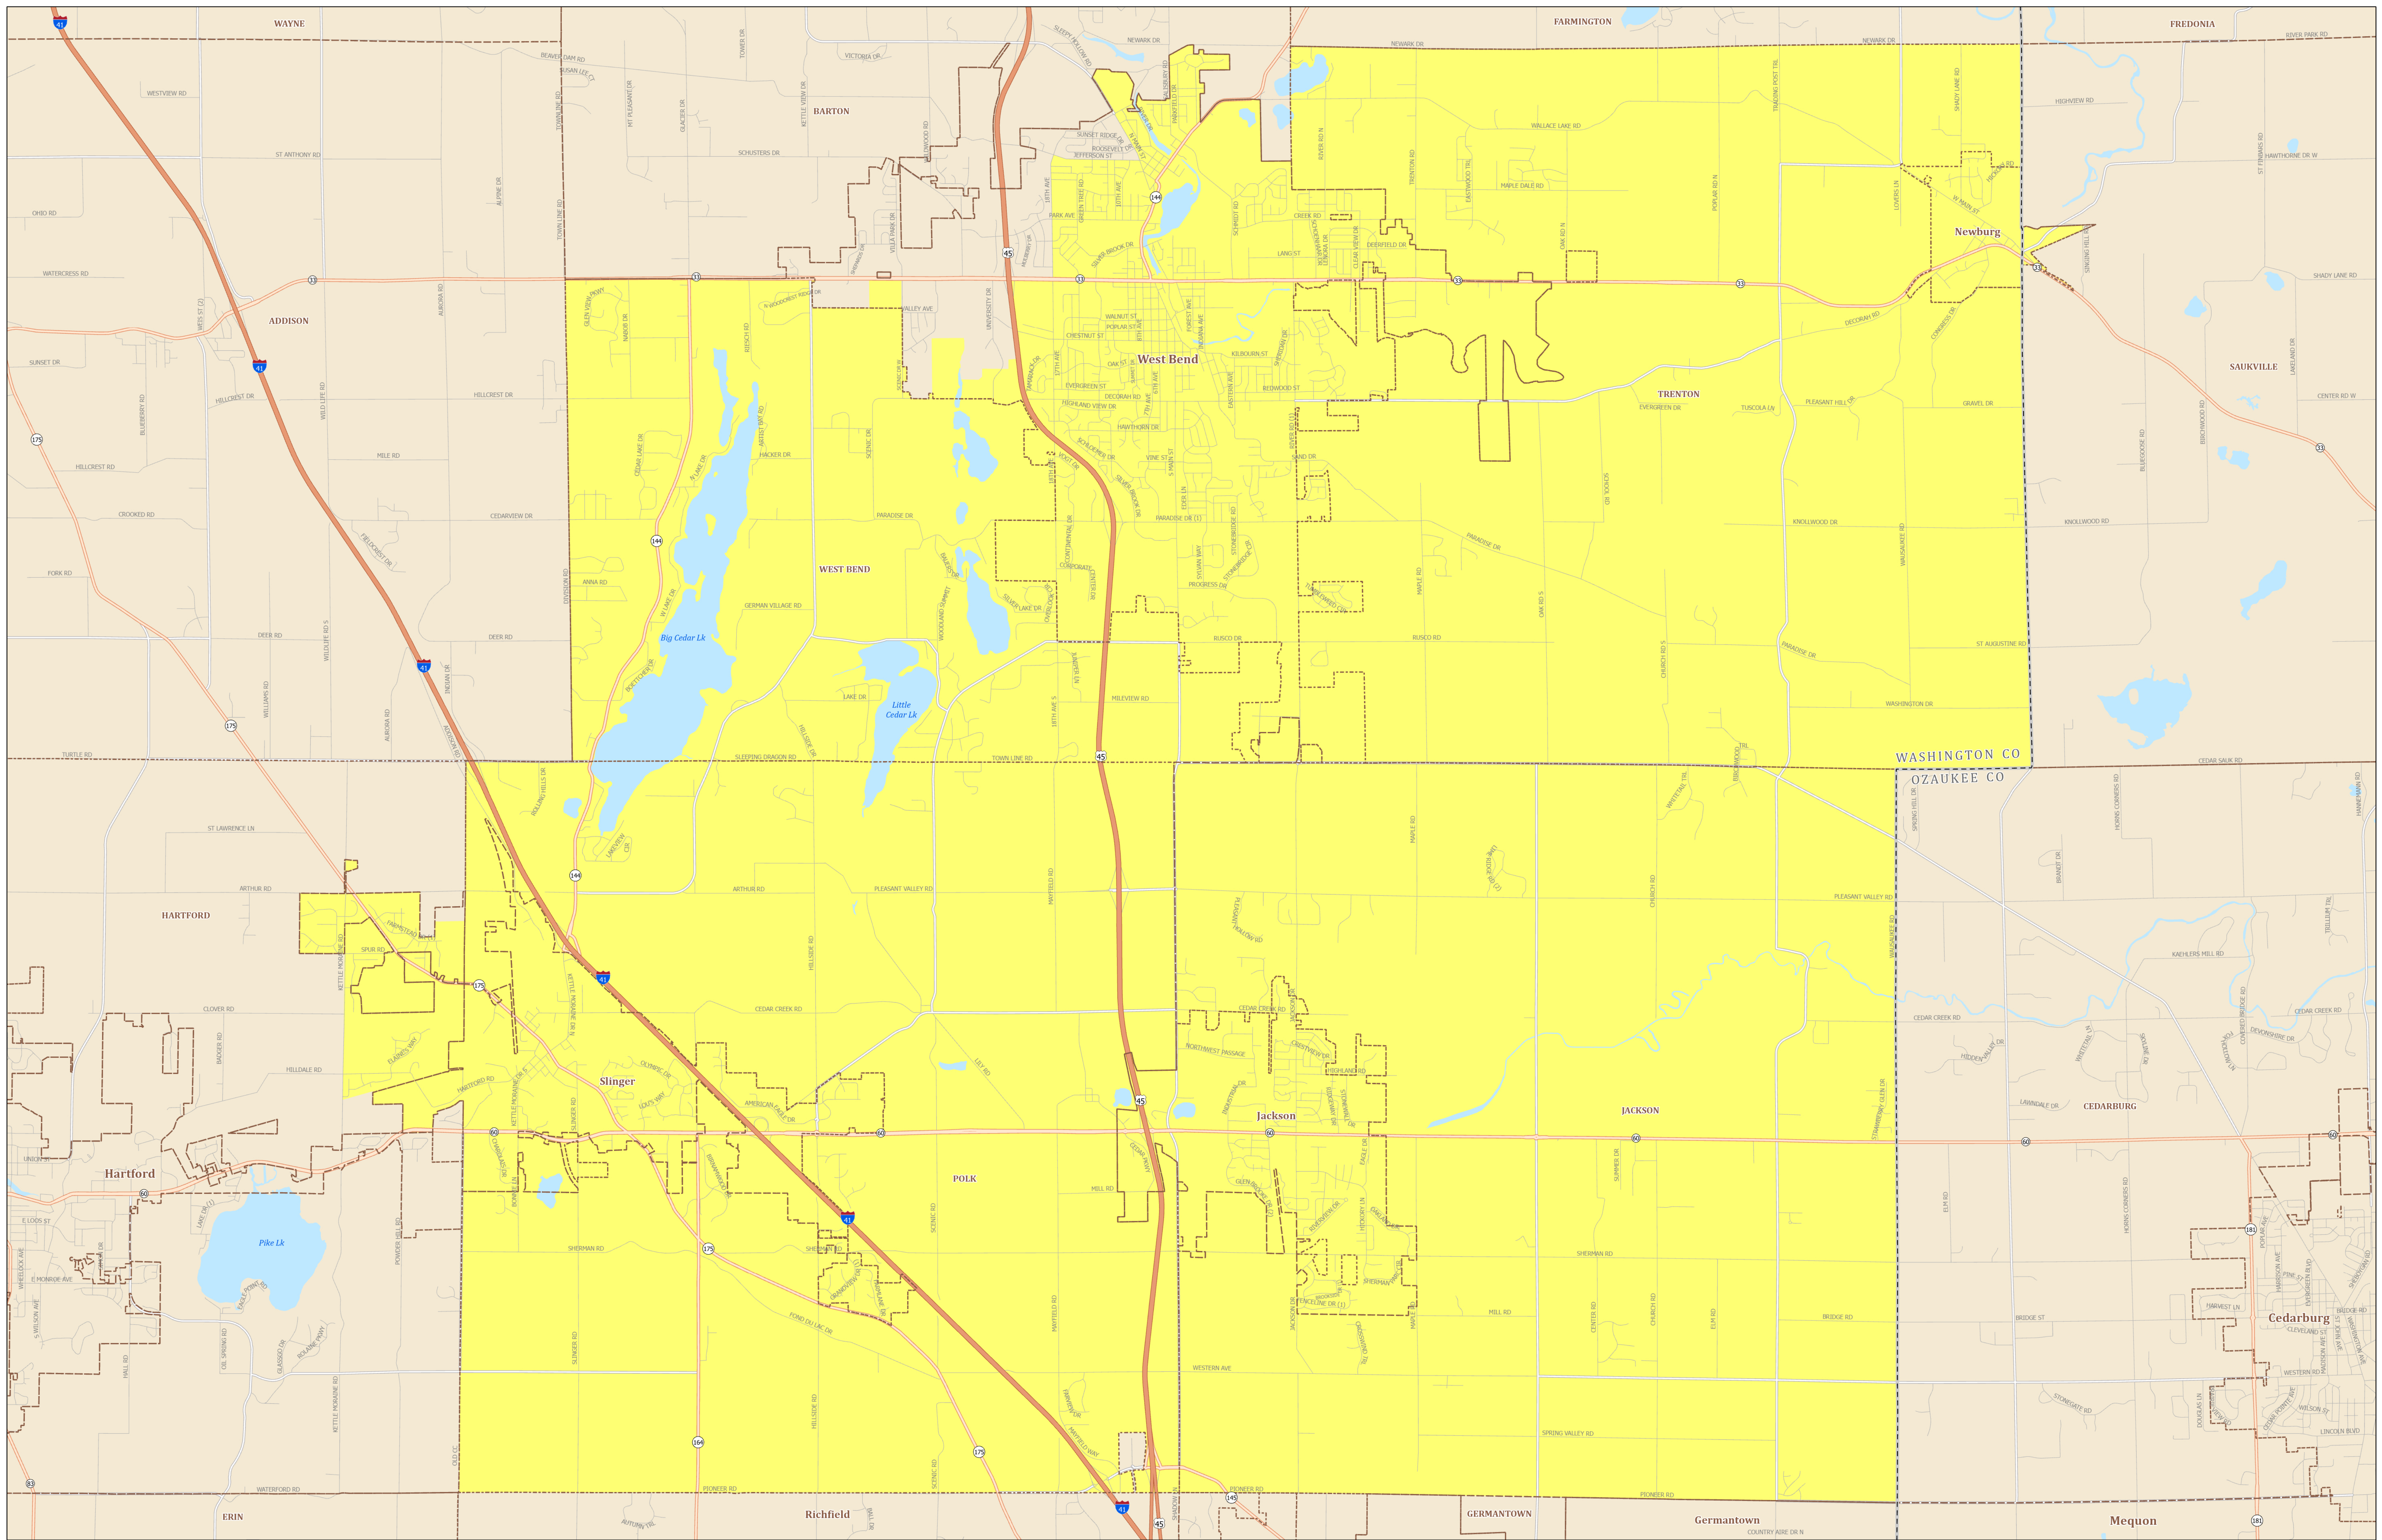

Assembly District 58

STATE OF WISCONSIN

Projection:
NAD 1983 Wisconsin TM

Cartography:
LTSB GIS Team, 2024

- Federal Highway
- State Highway
- County Road
- Local Road
- Assembly District 58
- County Boundary
- Cities, Towns, Villages
- Lakes, Rivers