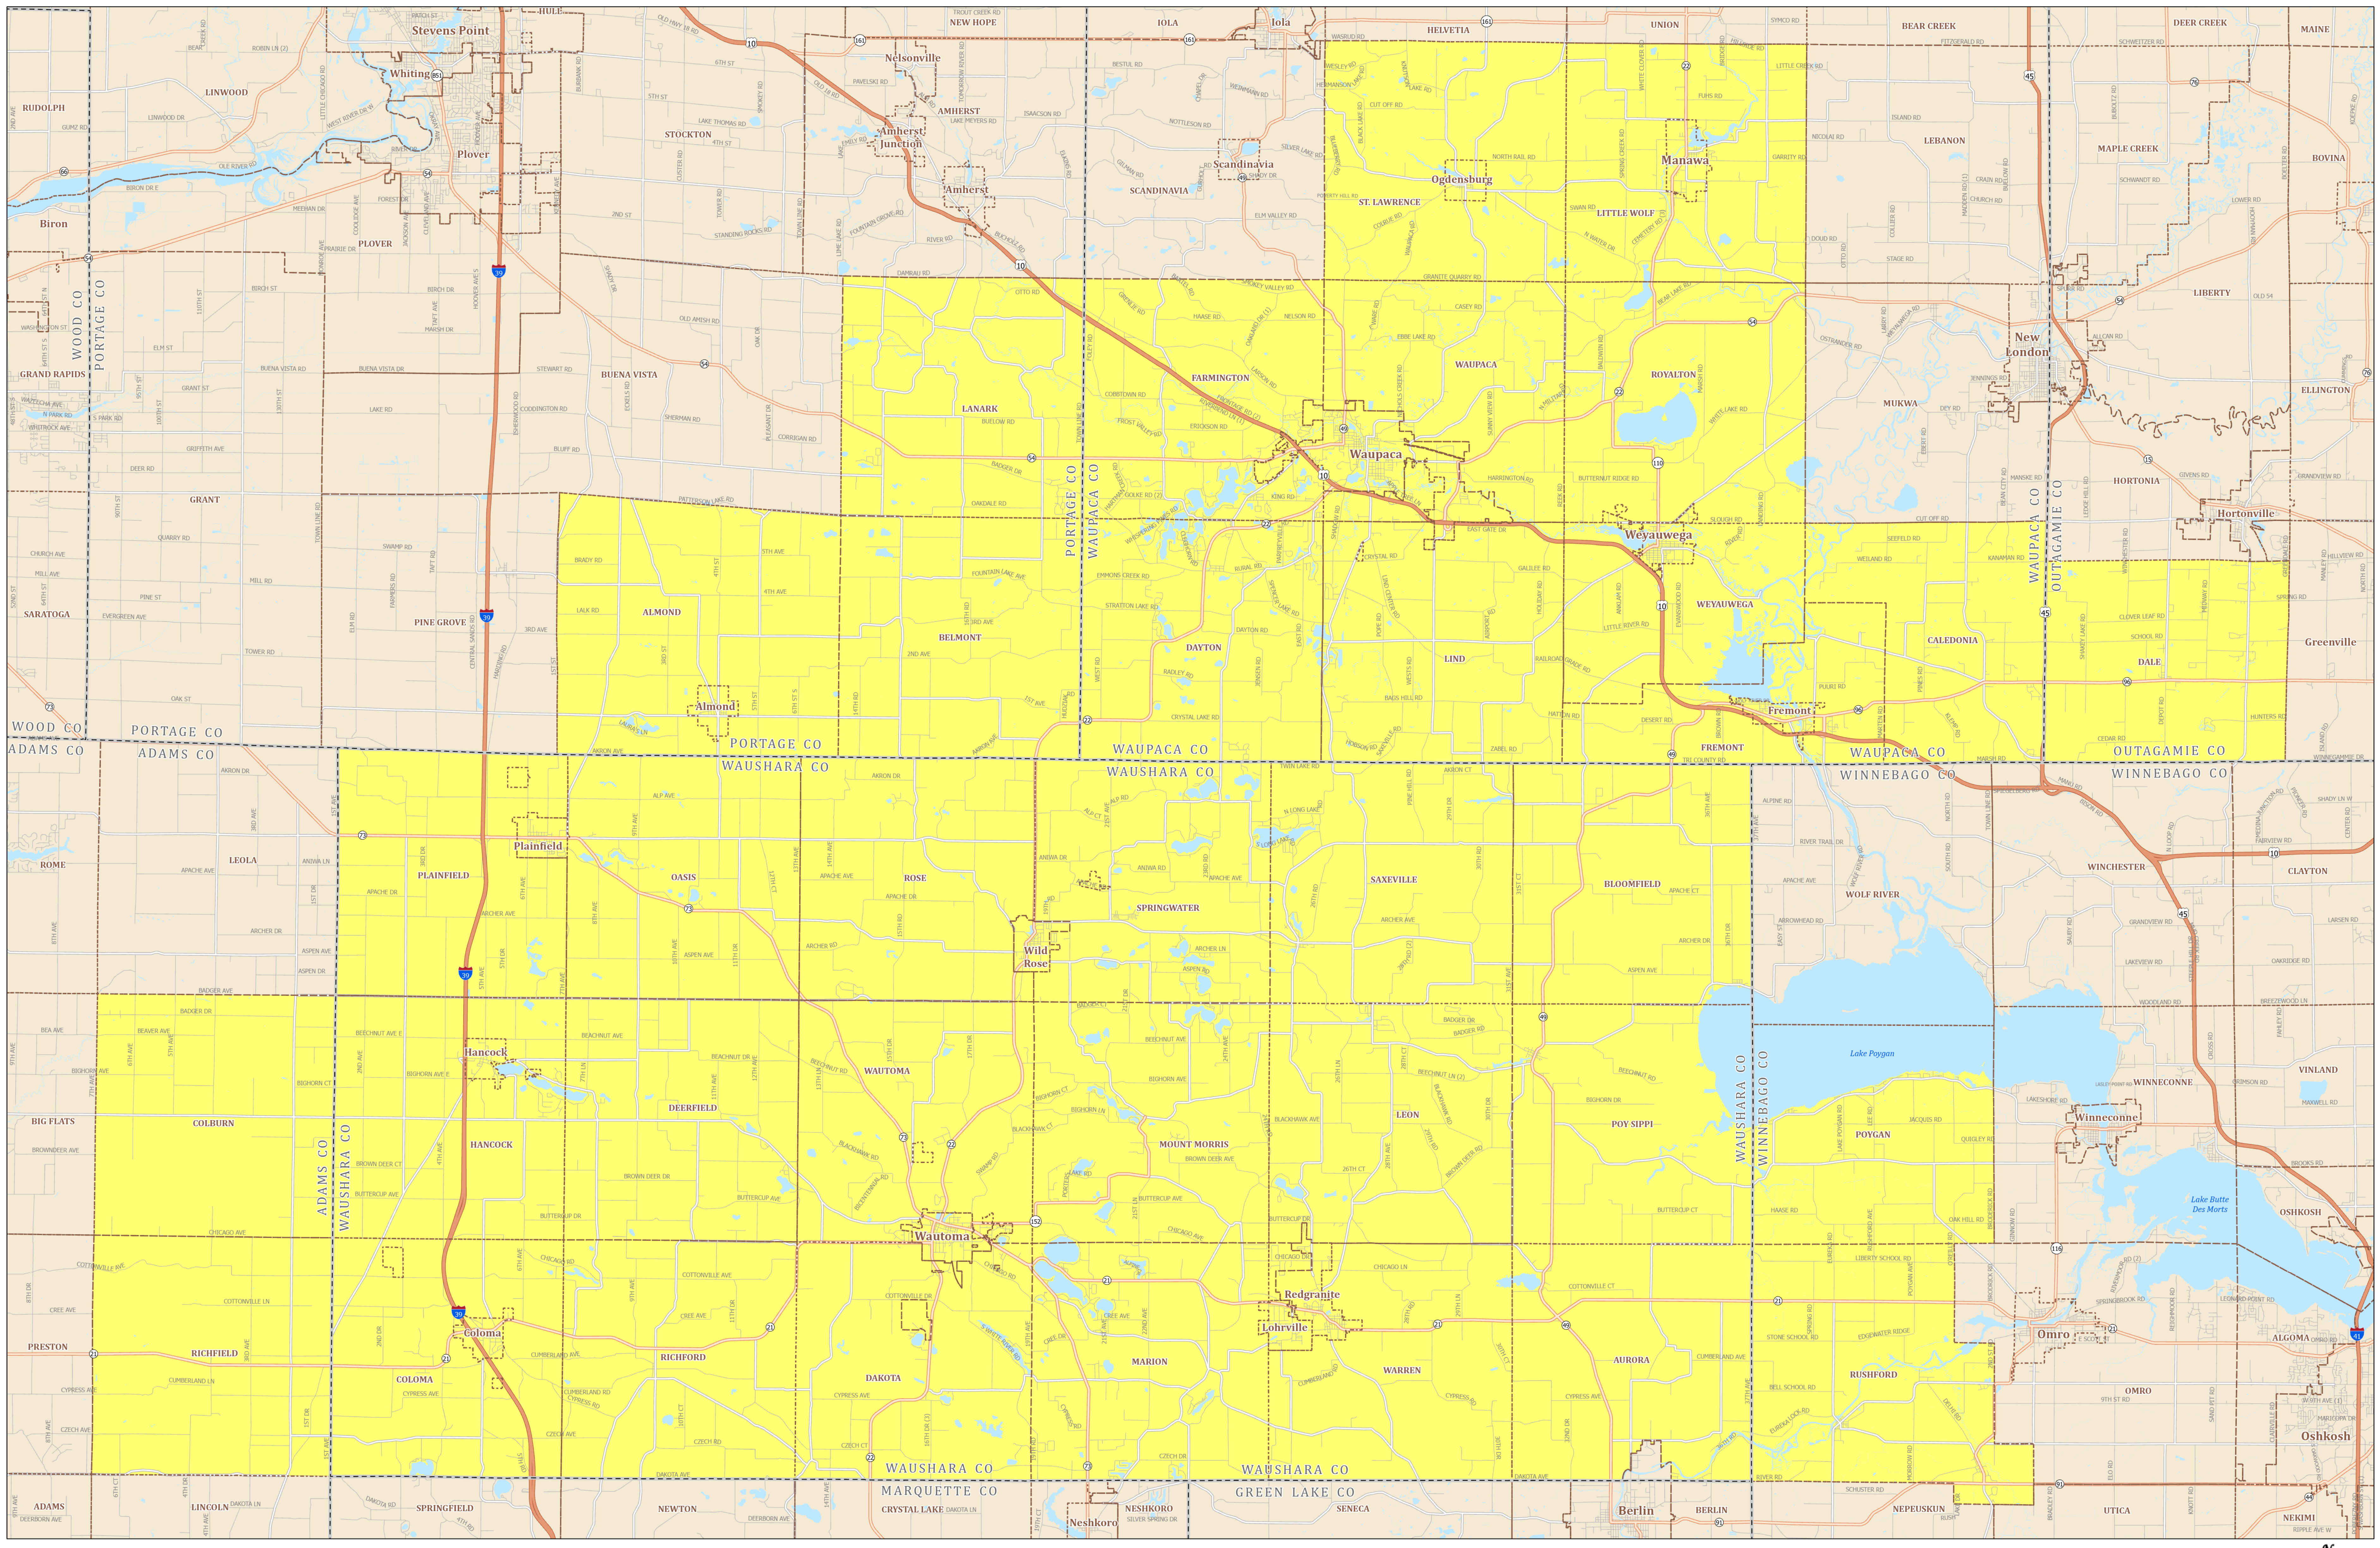

Assembly District 57

STATE OF WISCONSIN

Projection:
NAD 1983 Wisconsin TM

Cartography:
LTSB GIS Team, 2024

- Federal Highway
- State Highway
- County Road
- Local Road
- Assembly District 57
- County Boundary
- Cities, Towns, Villages
- Lakes, Rivers