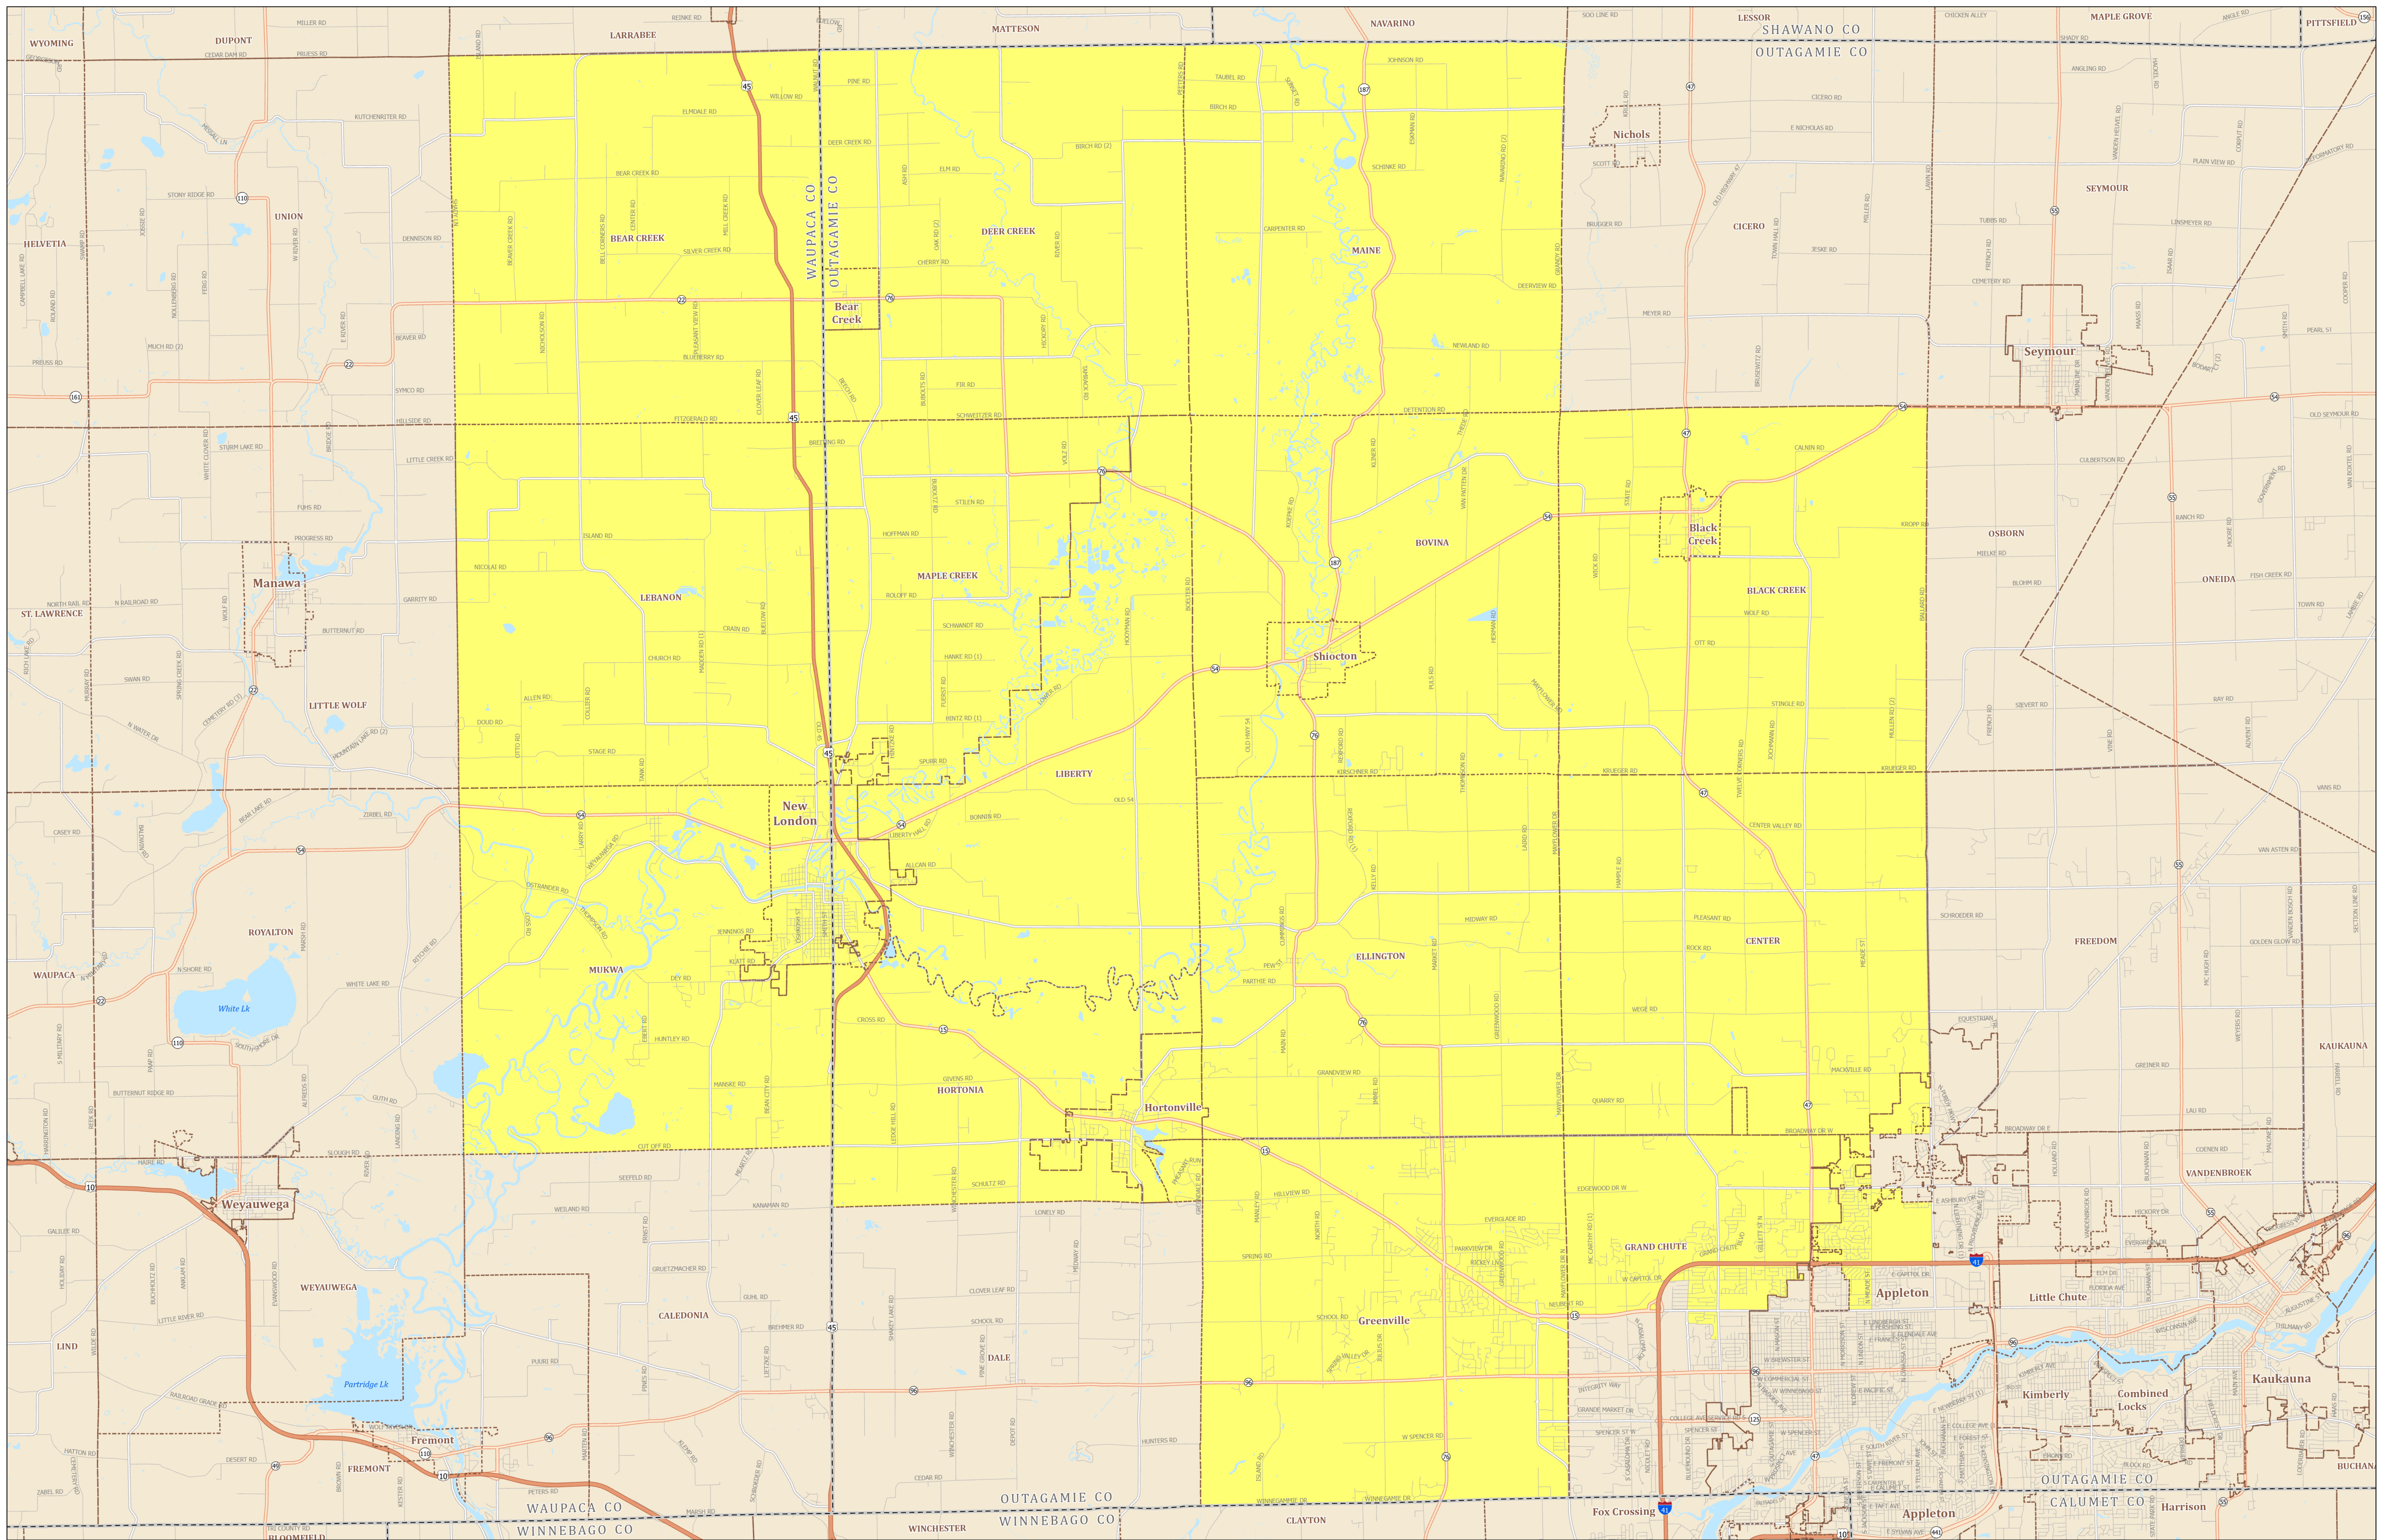

Assembly District 56

STATE OF WISCONSIN

Projection:
NAD 1983 Wisconsin TM

Cartography:
LTSB GIS Team, 2024

- Federal Highway
- State Highway
- County Road
- Local Road
- Assembly District 56
- County Boundary
- Cities, Towns, Villages
- Lakes, Rivers