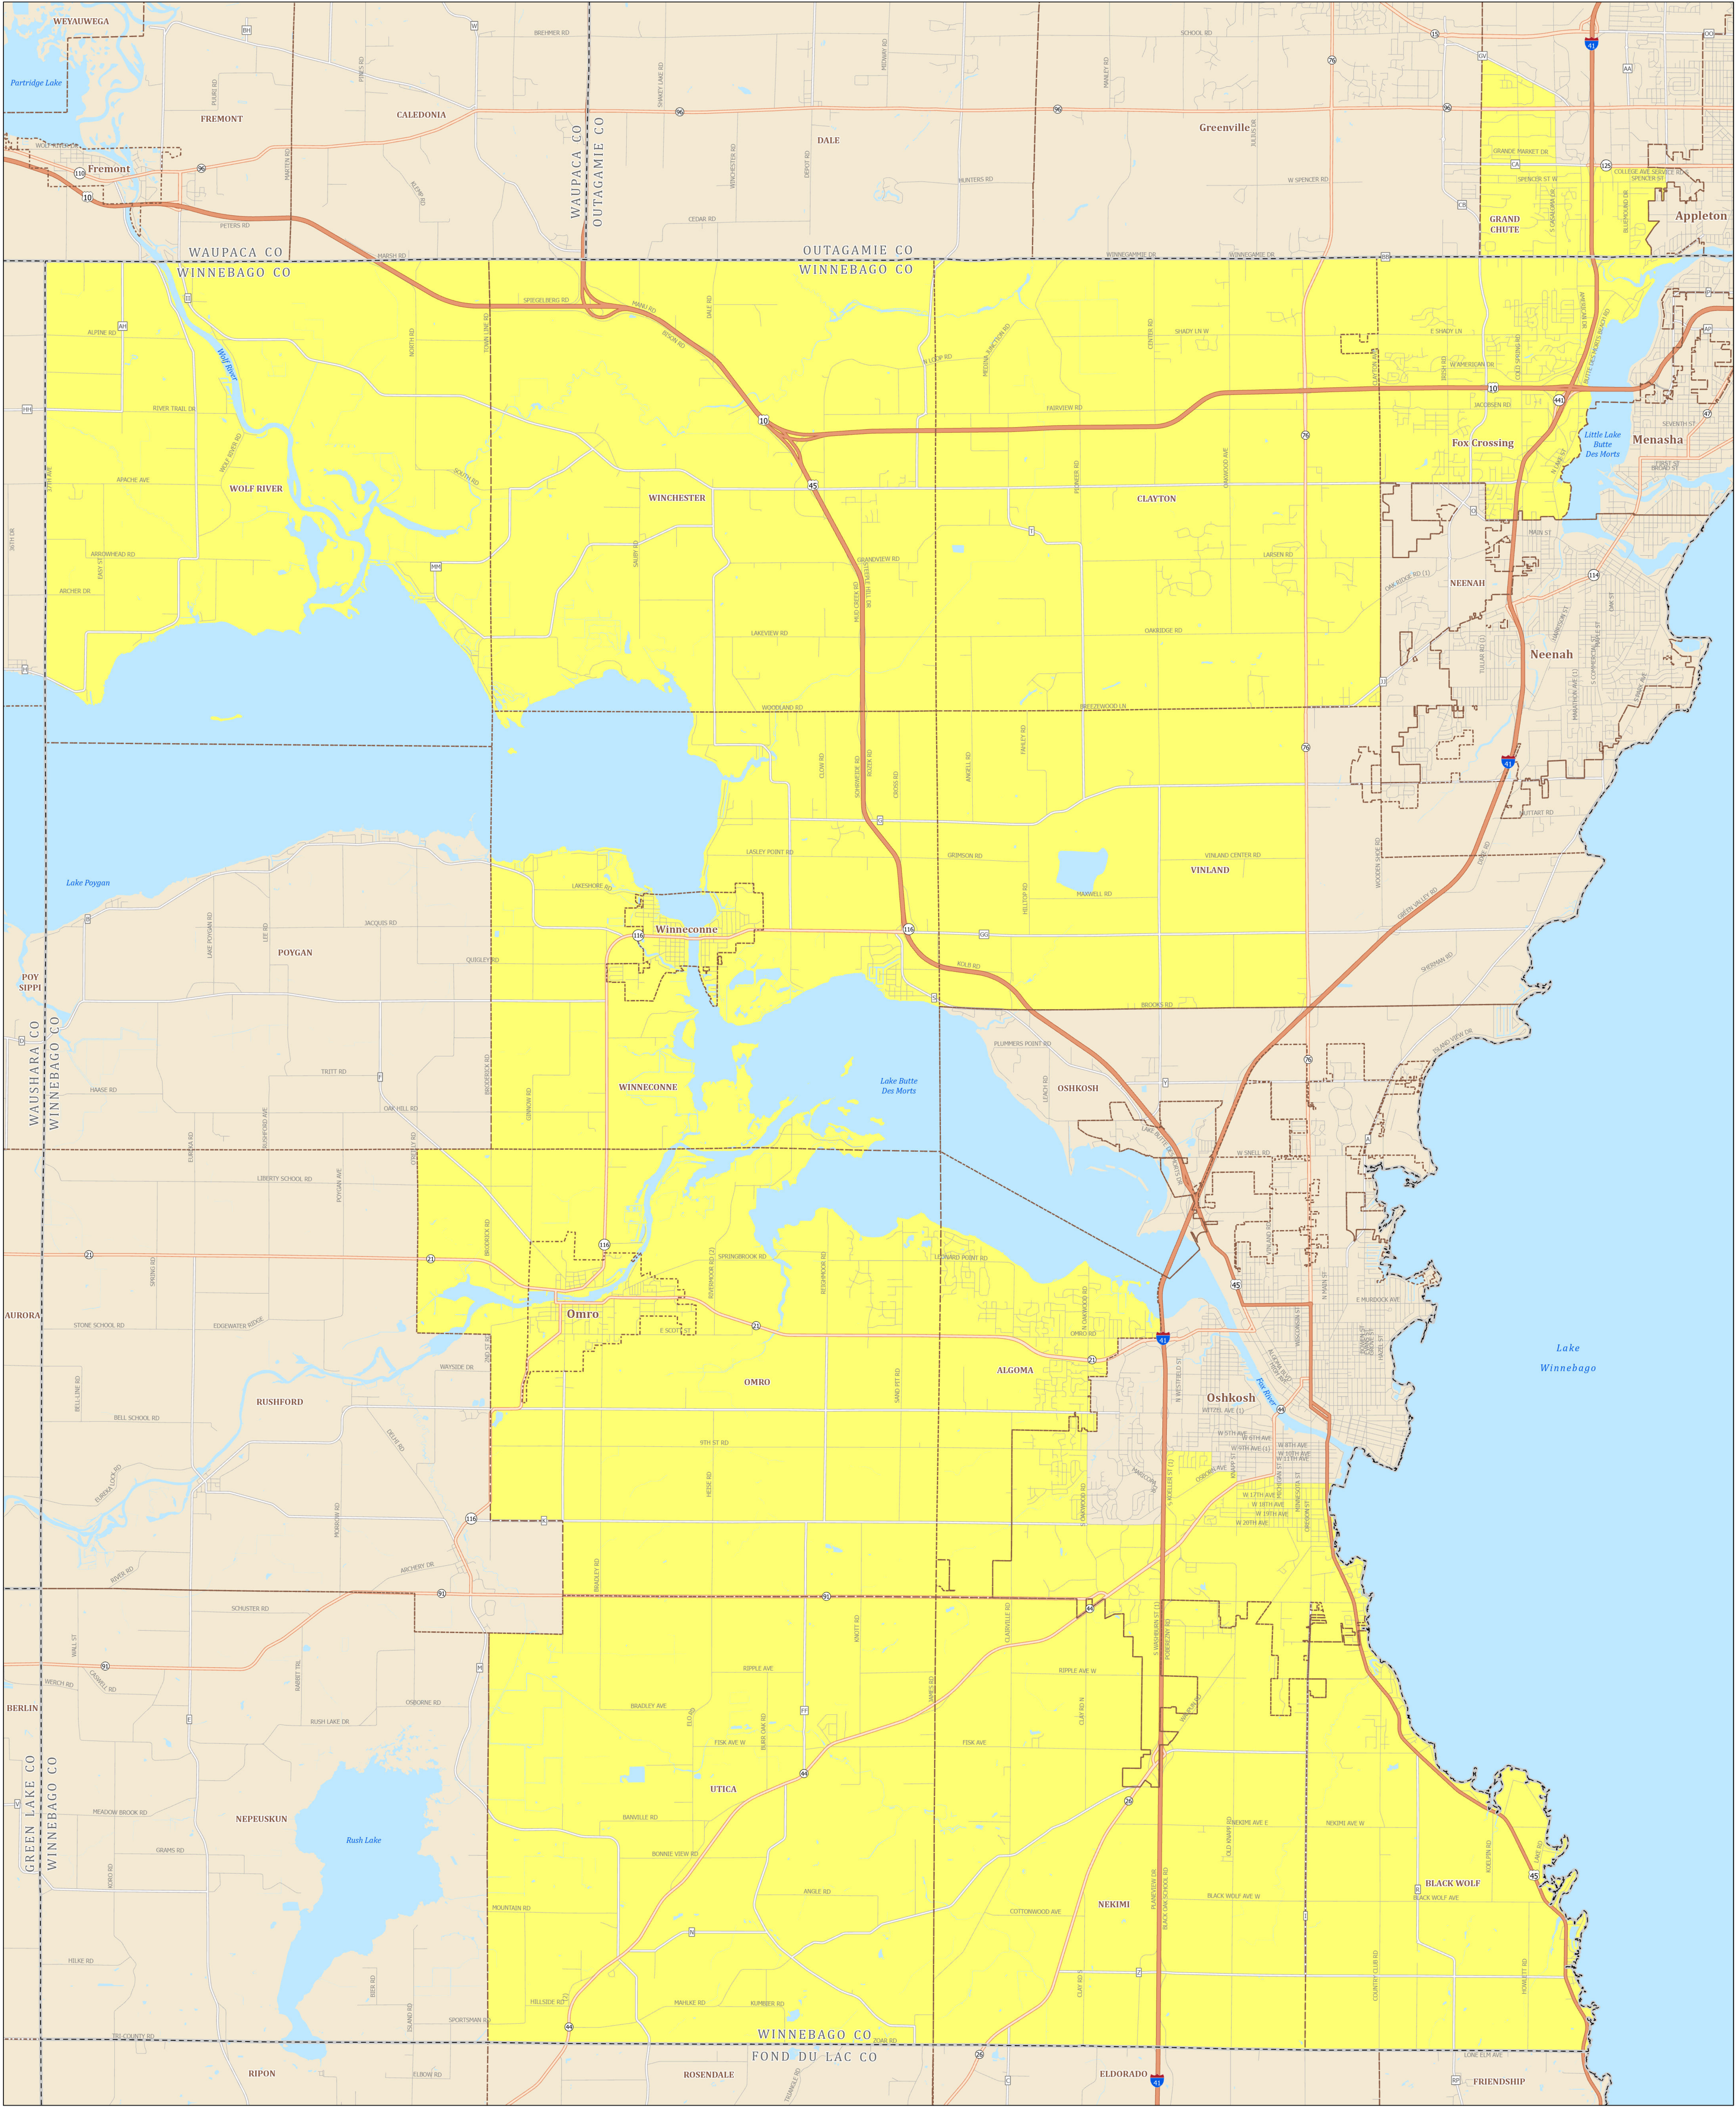

Assembly District 55

STATE OF WISCONSIN

Projection:
NAD 1983 Wisconsin TM

Cartography:
LTSB GIS Team, 2024

- Federal Highway
- State Highway
- County Road
- Local Road
- Assembly District 55
- County Boundary
- Cities, Towns, Villages
- Lakes, Rivers