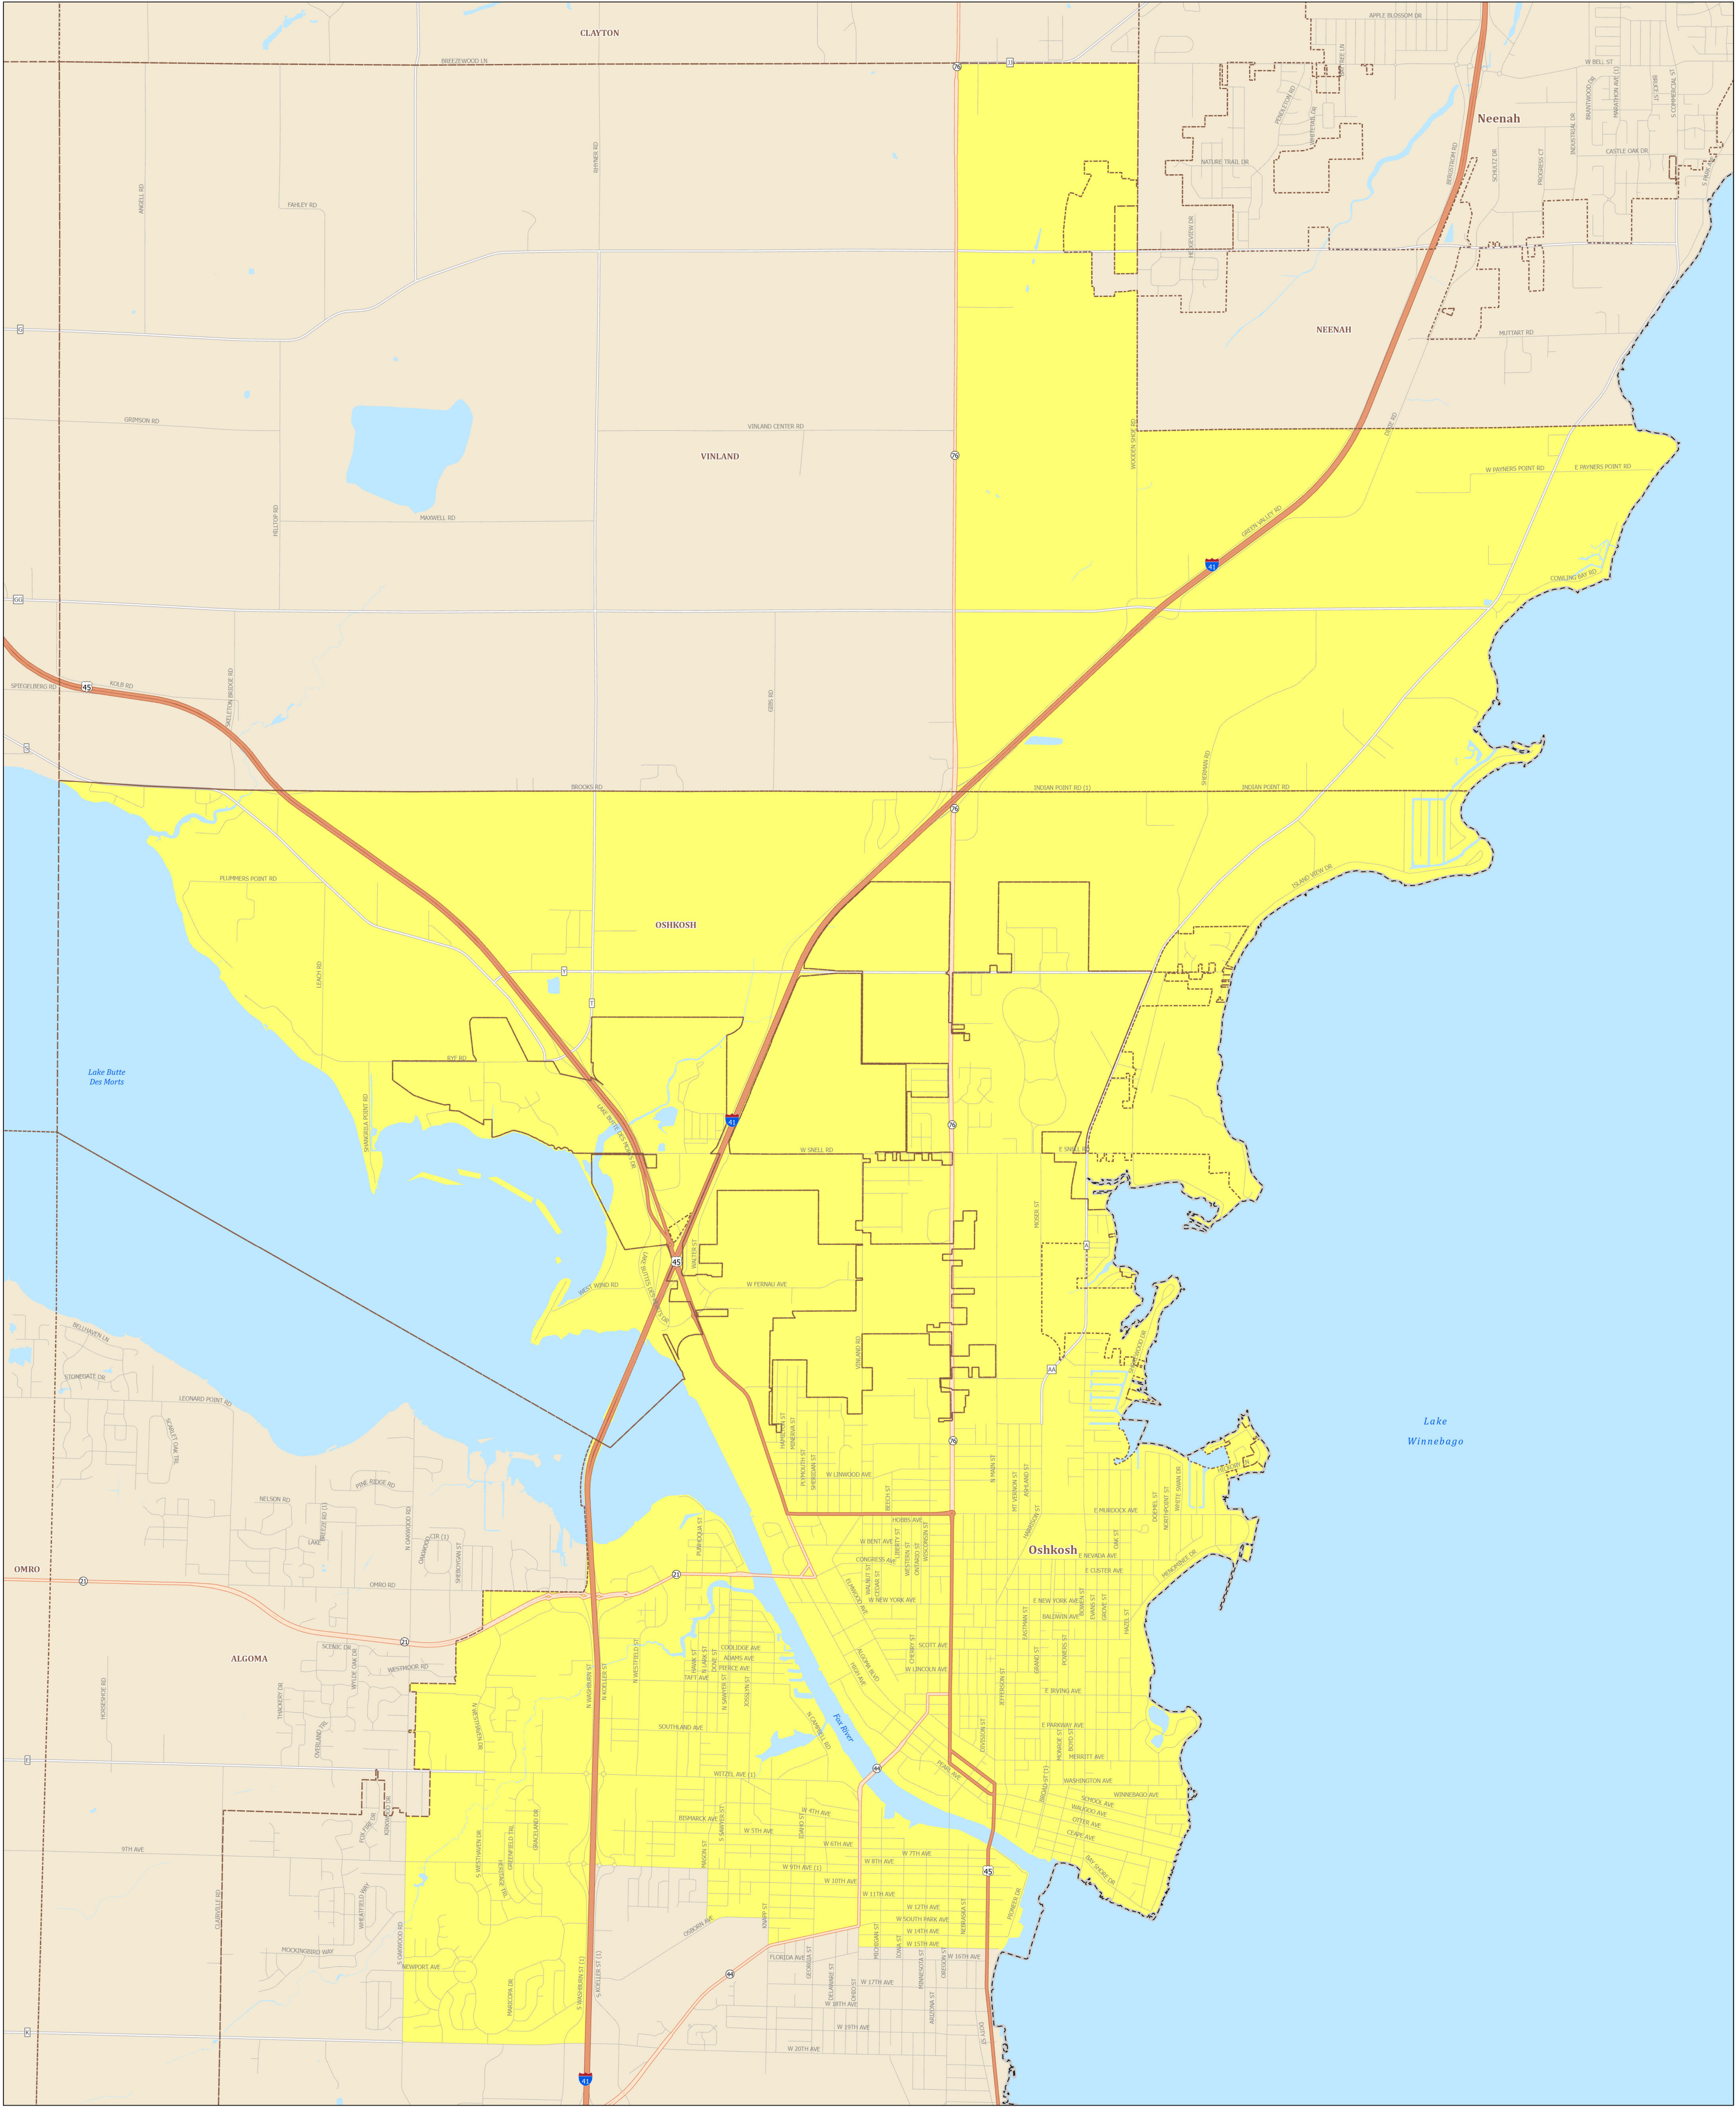

Assembly District 54

STATE OF WISCONSIN

Projection:
NAD 1983 Wisconsin TM

Cartography:
LTSB GIS Team, 2024

- Federal Highway
- State Highway
- County Road
- Local Road
- Assembly District 54
- County Boundary
- Cities, Towns, Villages
- Lakes, Rivers