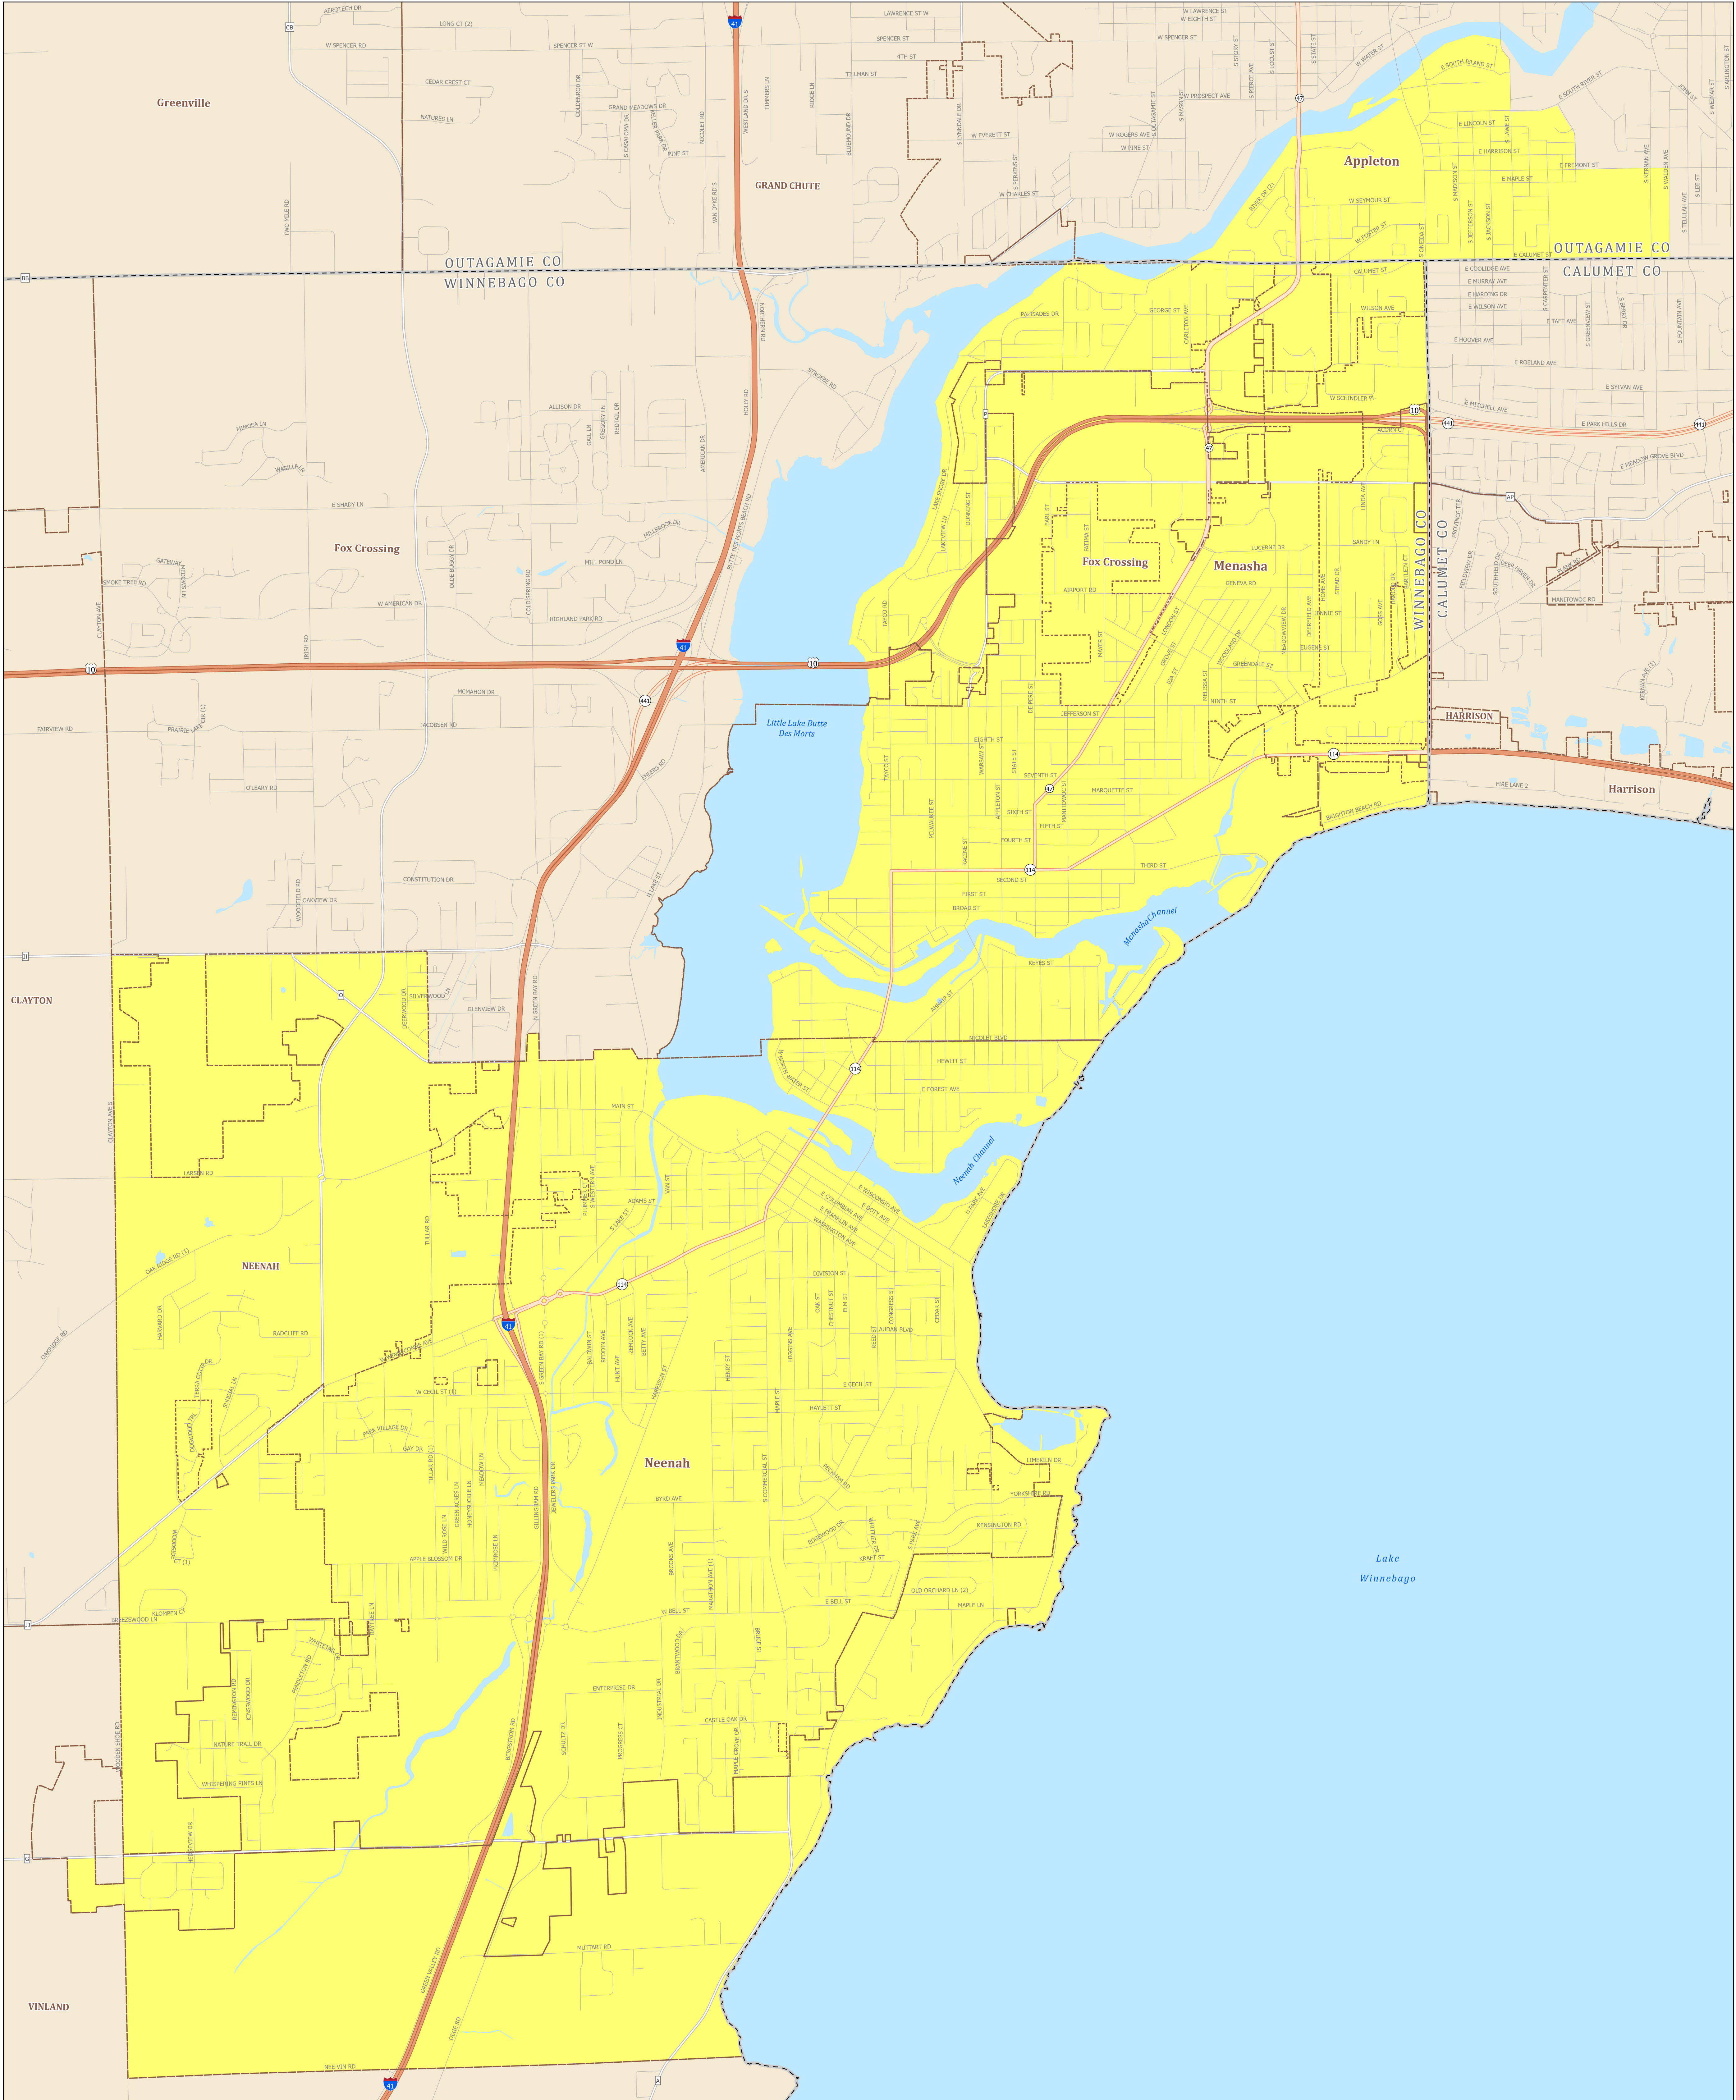

Assembly District 53

STATE OF WISCONSIN

Projection:
NAD 1983 Wisconsin TM

Cartography:
LTSR GIS Team, 2024

- Federal Highway
- State Highway
- County Road
- Local Road
- Assembly District 53
- County Boundary
- Cities, Towns, Villages
- Lakes, Rivers