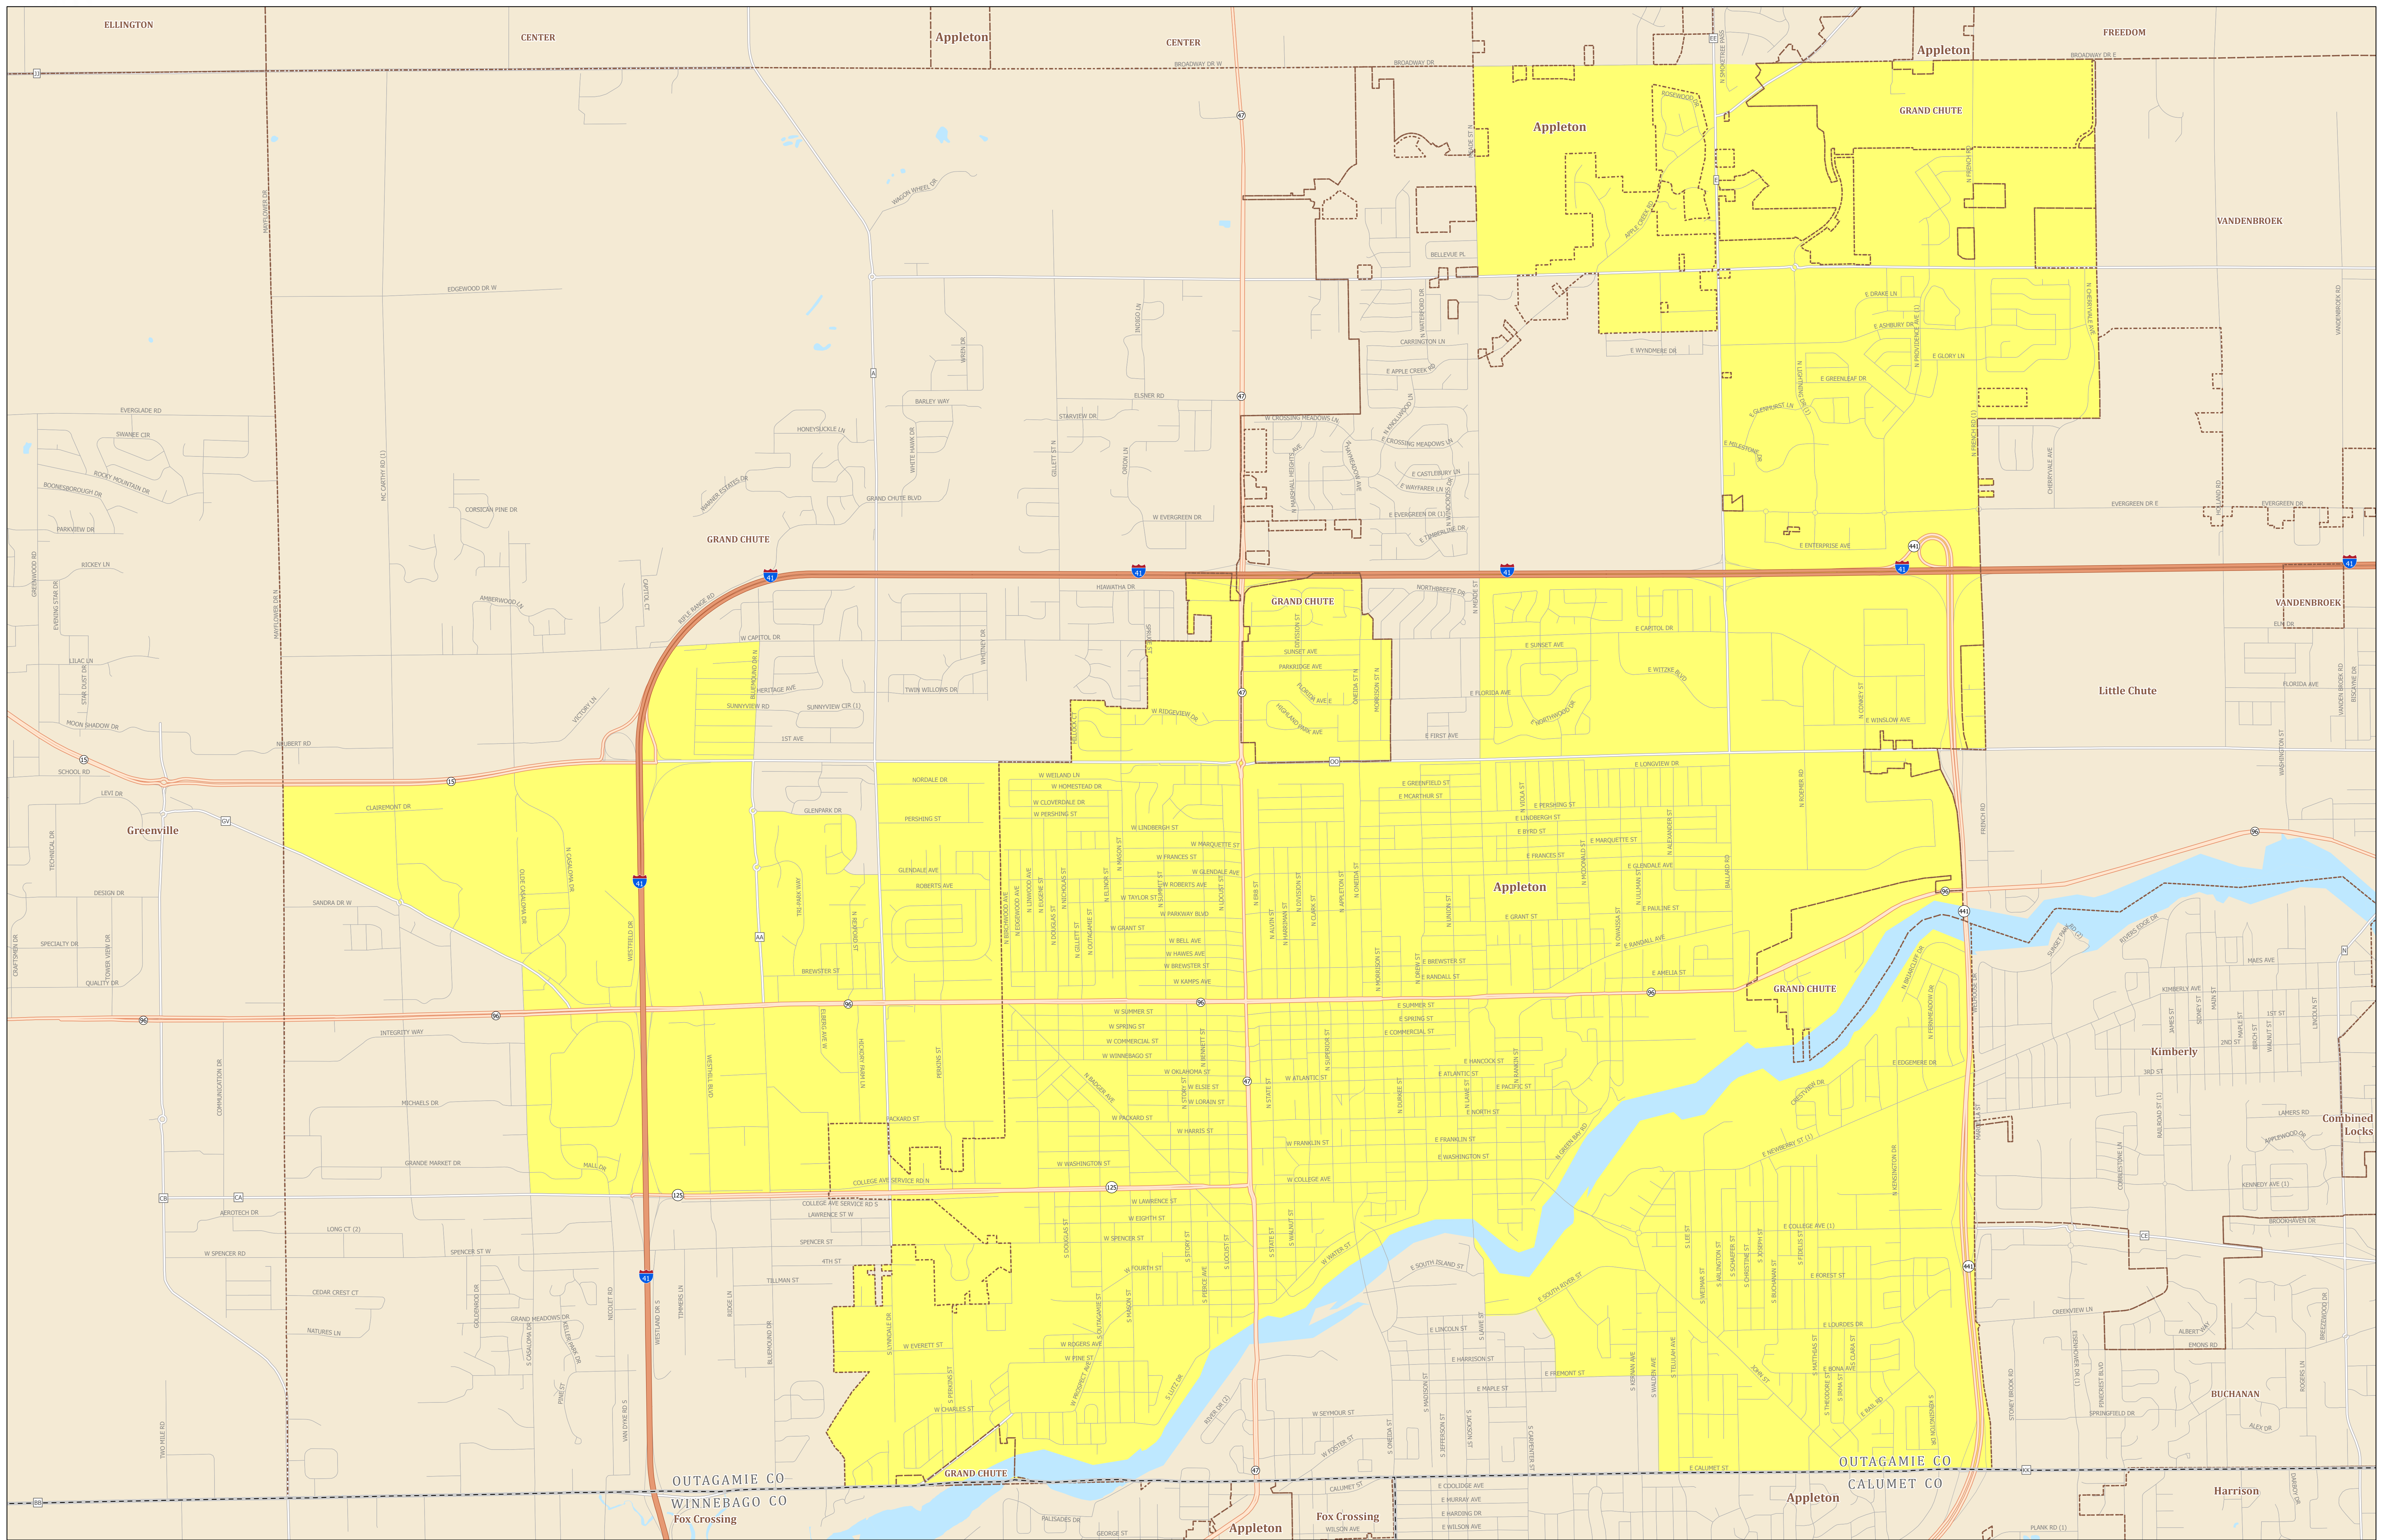

Assembly District 52

STATE OF WISCONSIN

Projection:
NAD 1983 Wisconsin TM

Cartography:
LTSB GIS Team, 2024

- Federal Highway
- State Highway
- County Road
- Local Road
- Assembly District 52
- County Boundary
- Cities, Towns, Villages
- Lakes, Rivers