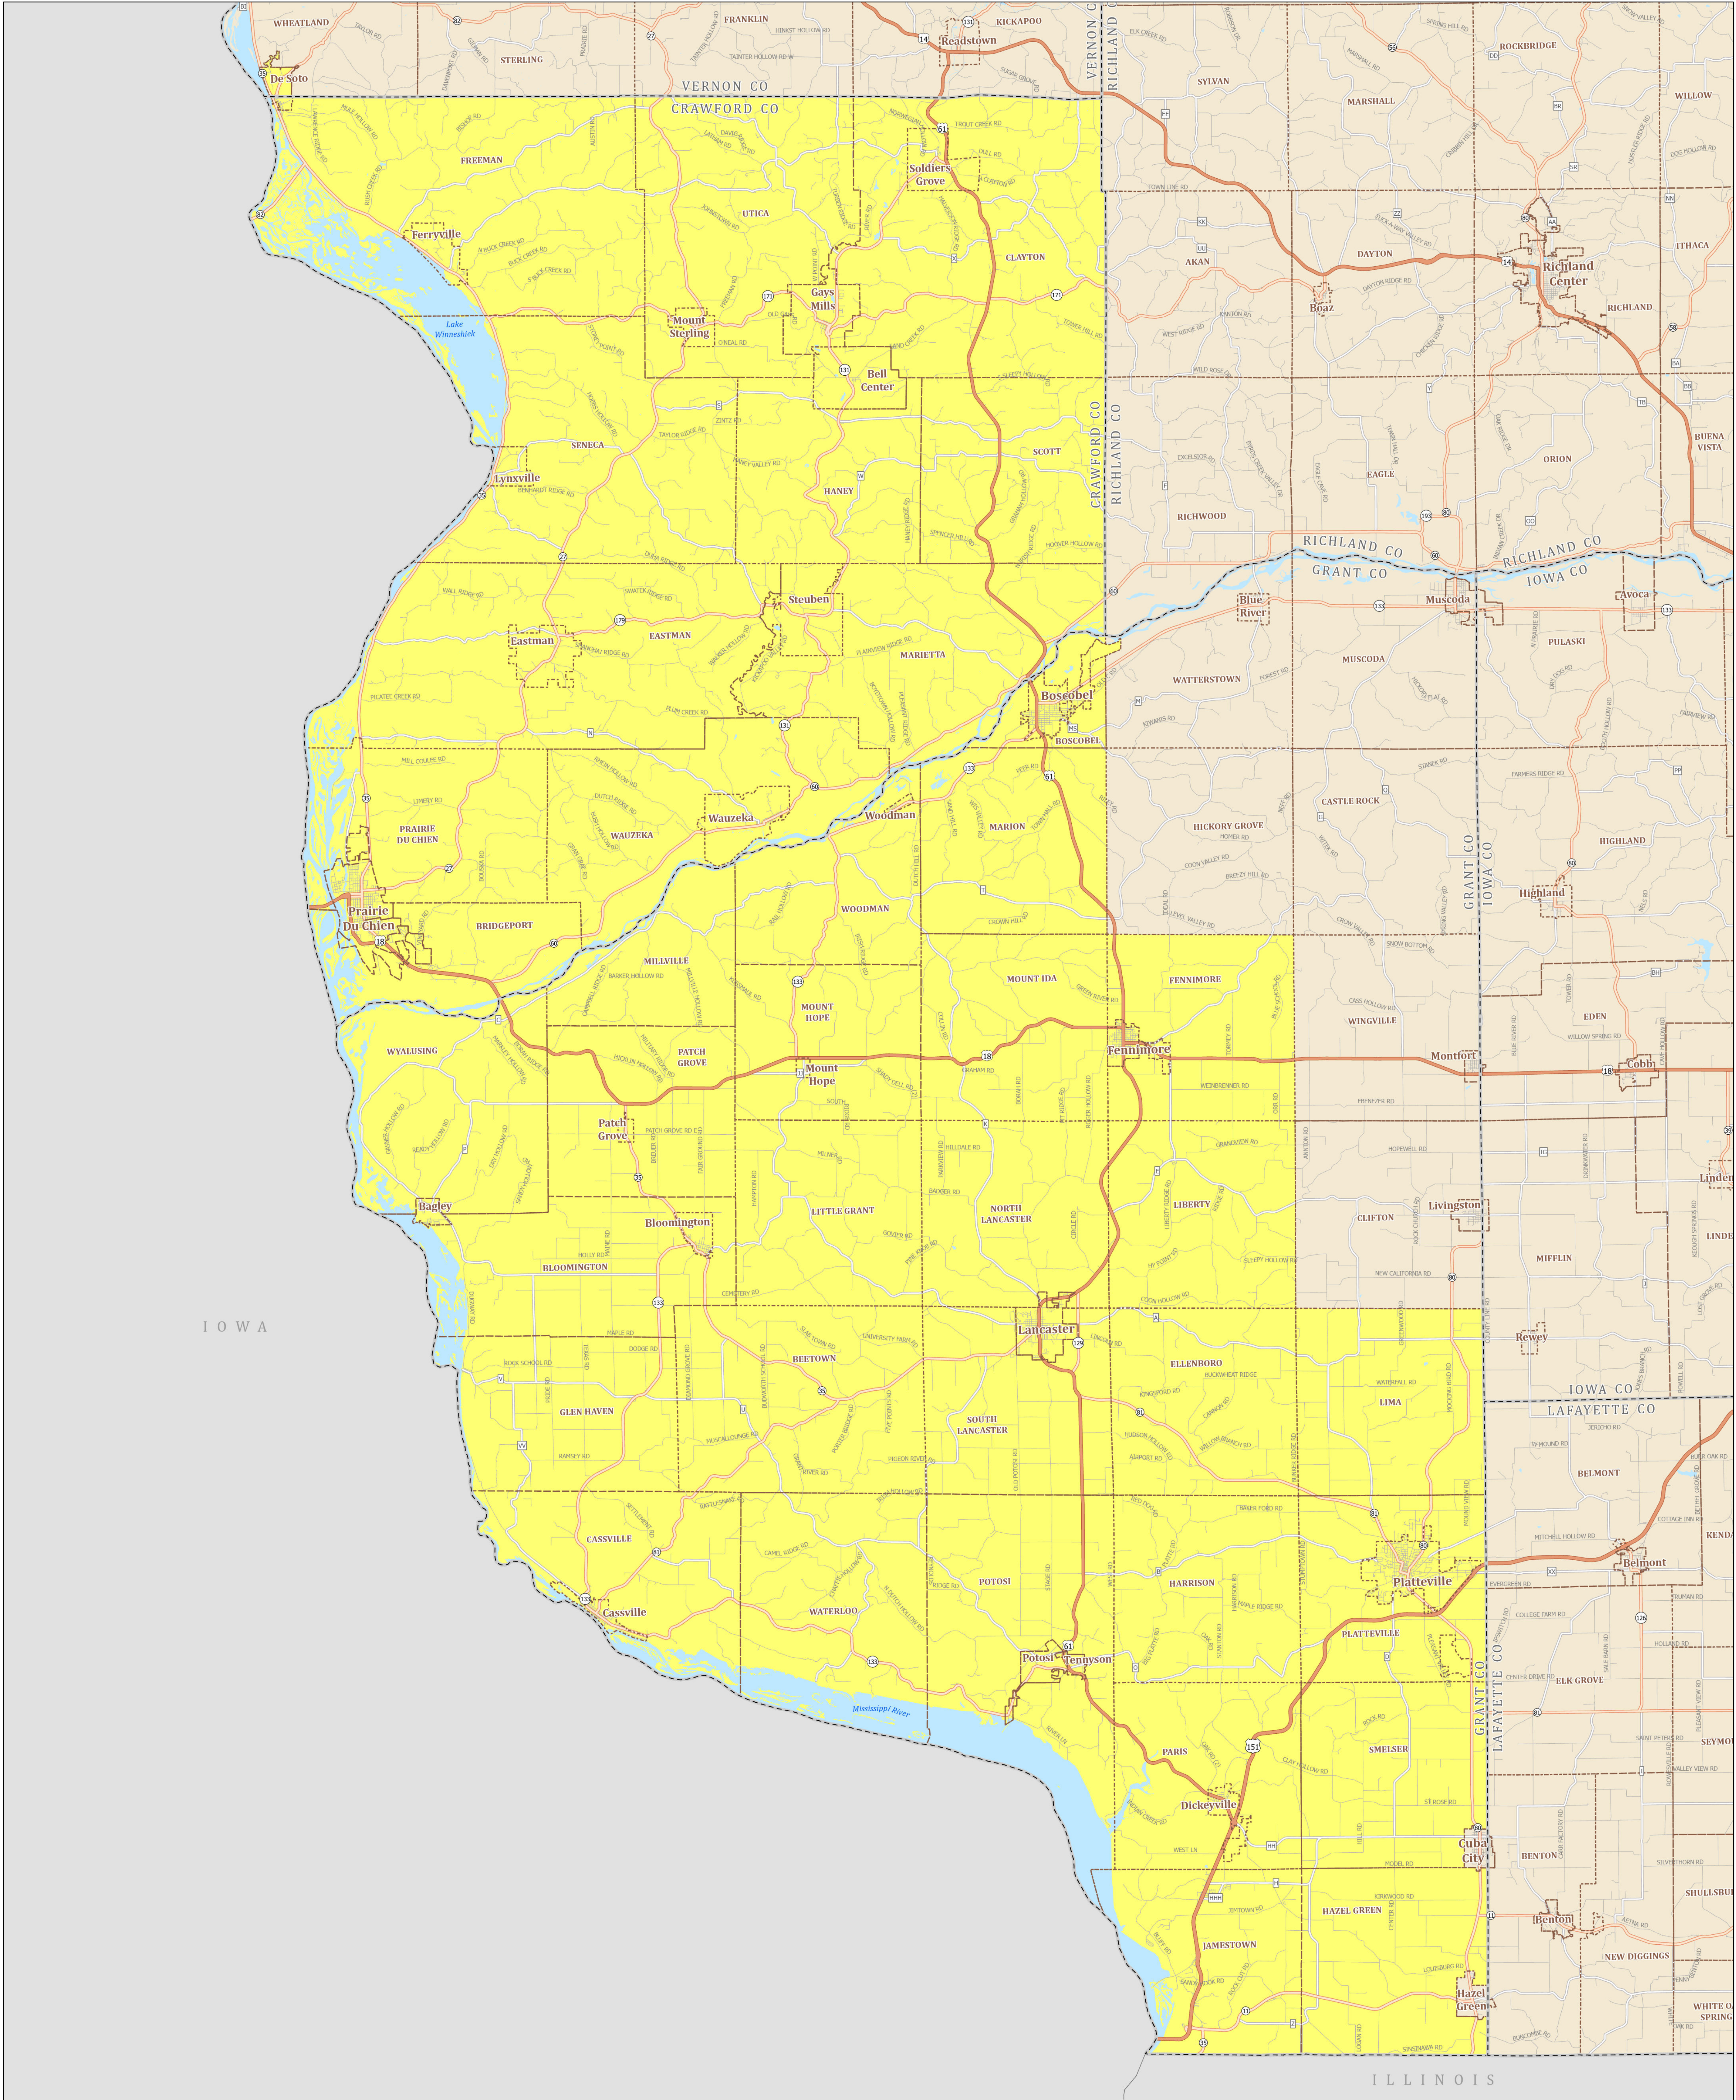

Assembly District 49

STATE OF WISCONSIN

IOWA

ILLINOIS

Projection:
NAD 1983 Wisconsin TM

Cartography:
LTSB GIS Team, 2024

- Federal Highway
- State Highway
- County Road
- Local Road
- Assembly District 49
- County Boundary
- Cities, Towns, Villages
- Lakes, Rivers