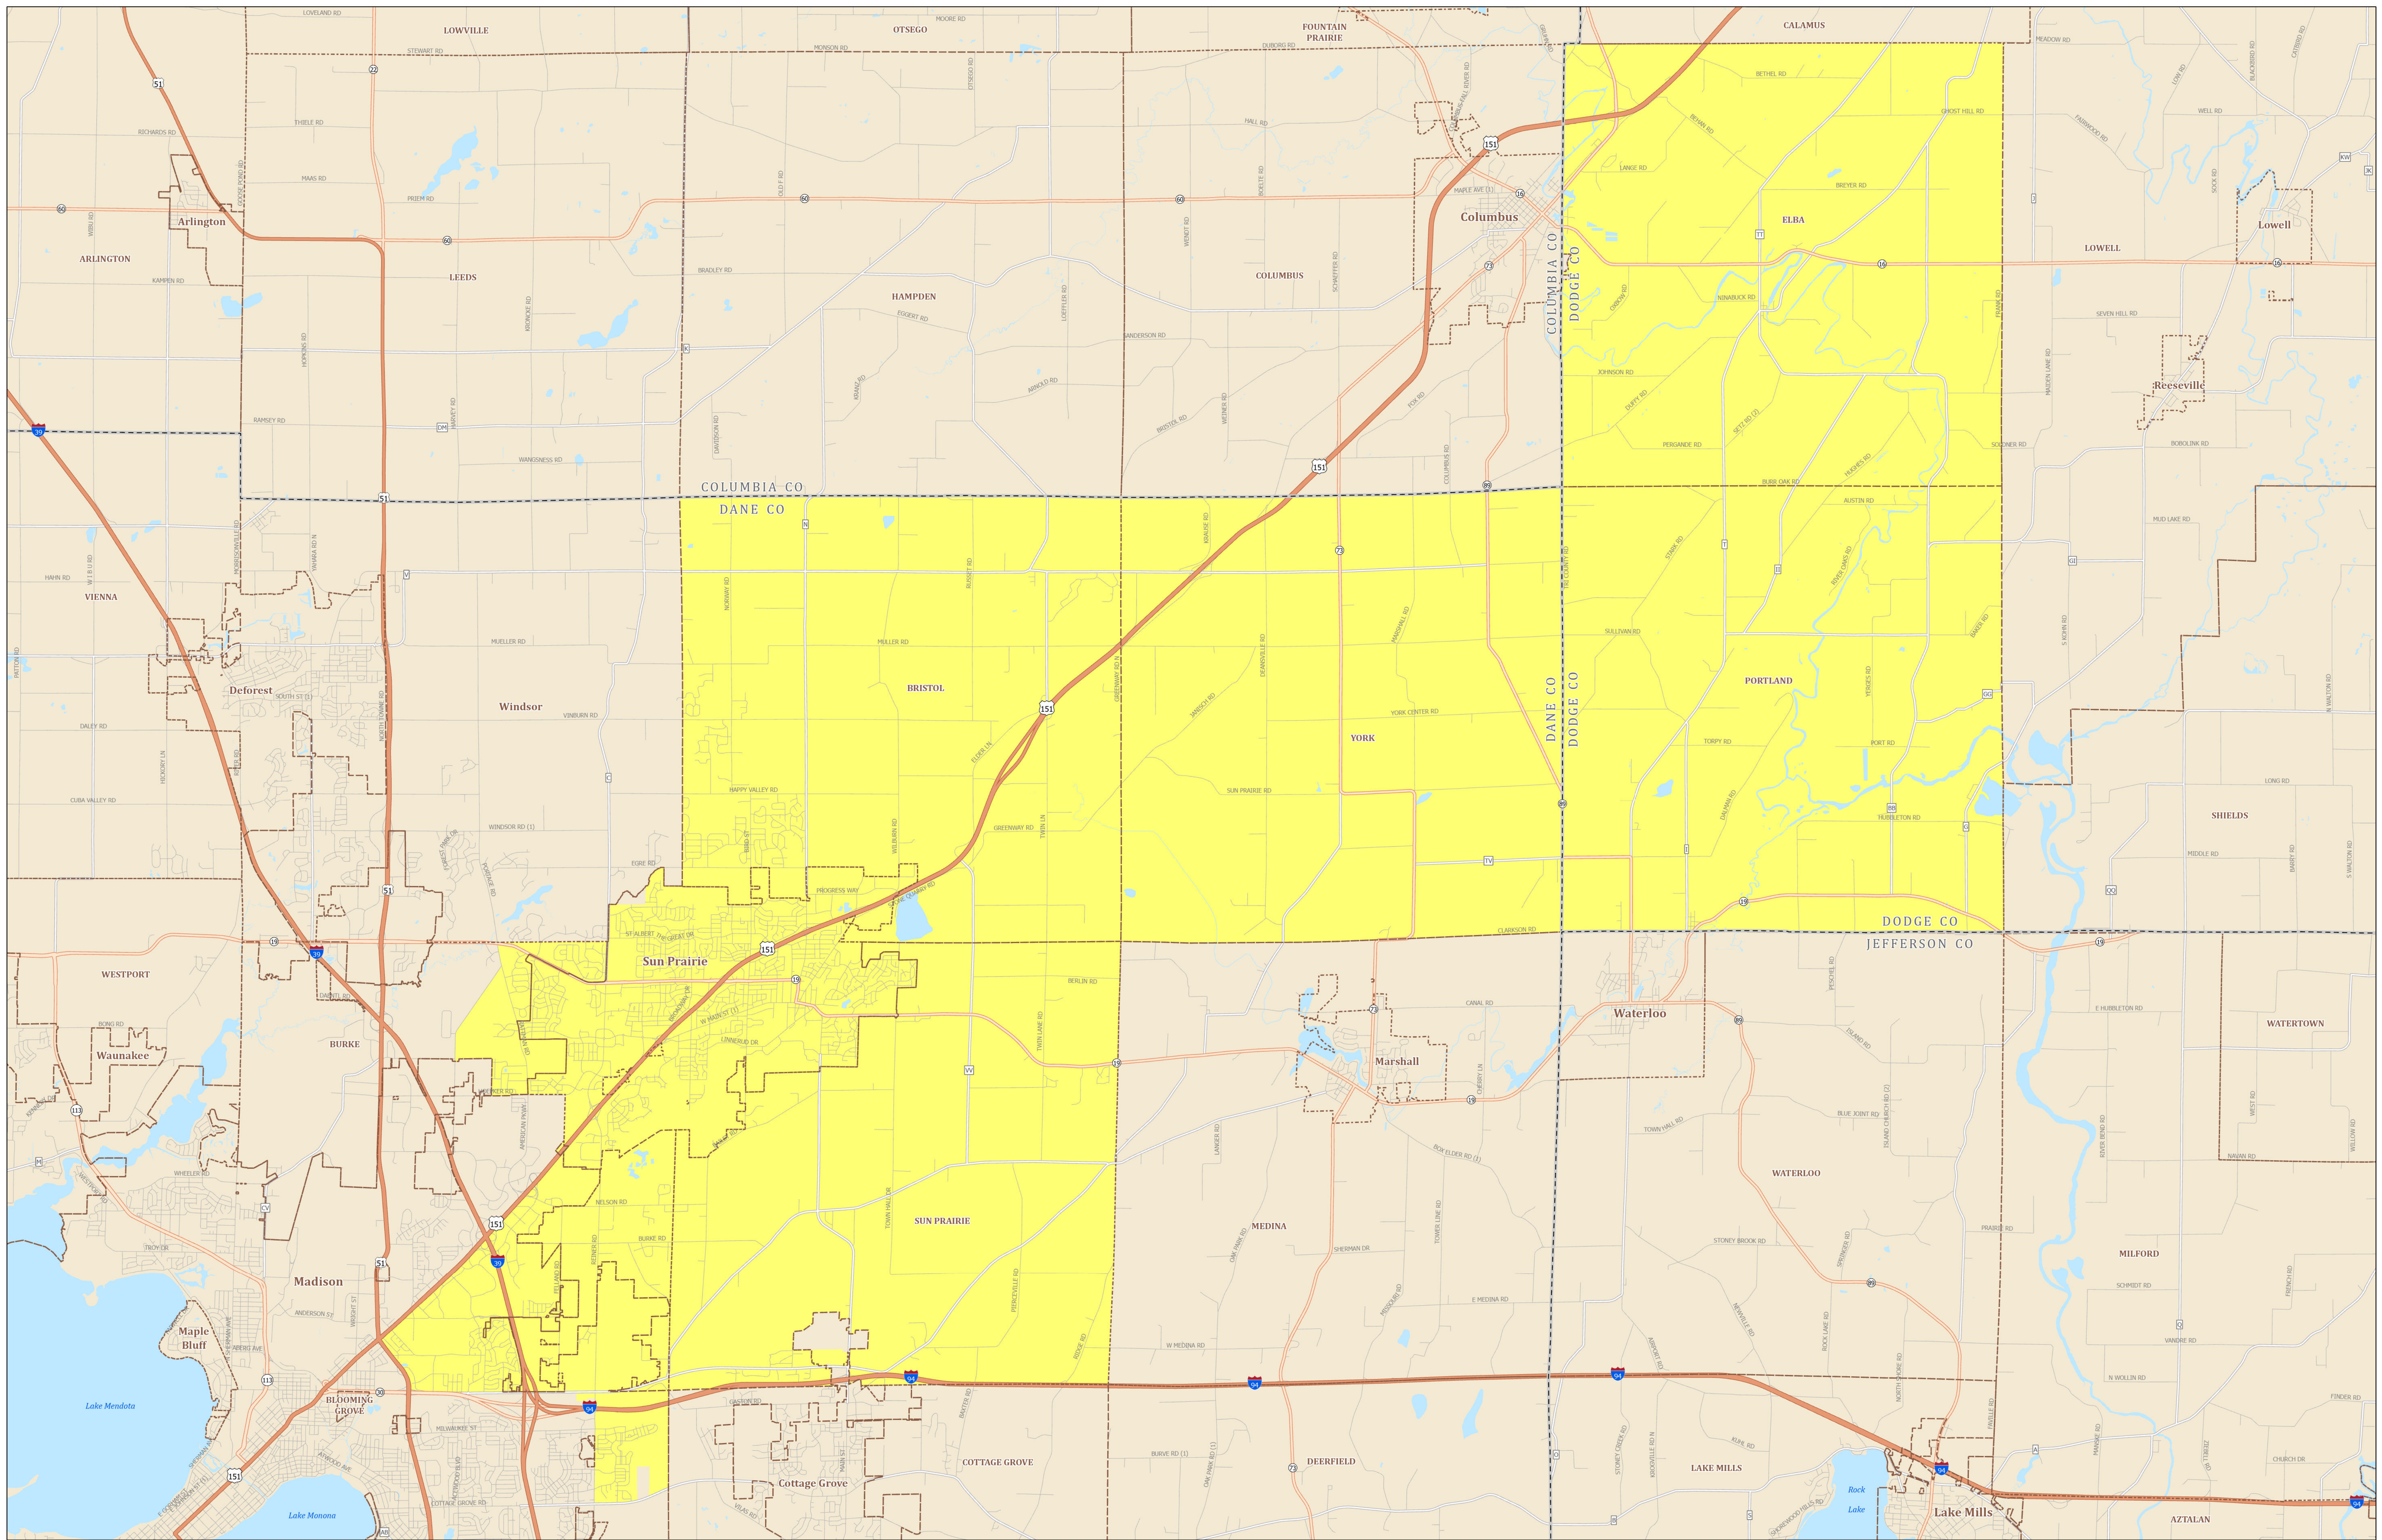

Assembly District 48

STATE OF WISCONSIN

Projection:
NAD 1983 Wisconsin TM

Cartography:
LTSB GIS Team, 2024

- Federal Highway
- State Highway
- County Road
- Local Road
- Assembly District 48
- County Boundary
- Cities, Towns, Villages
- Lakes, Rivers