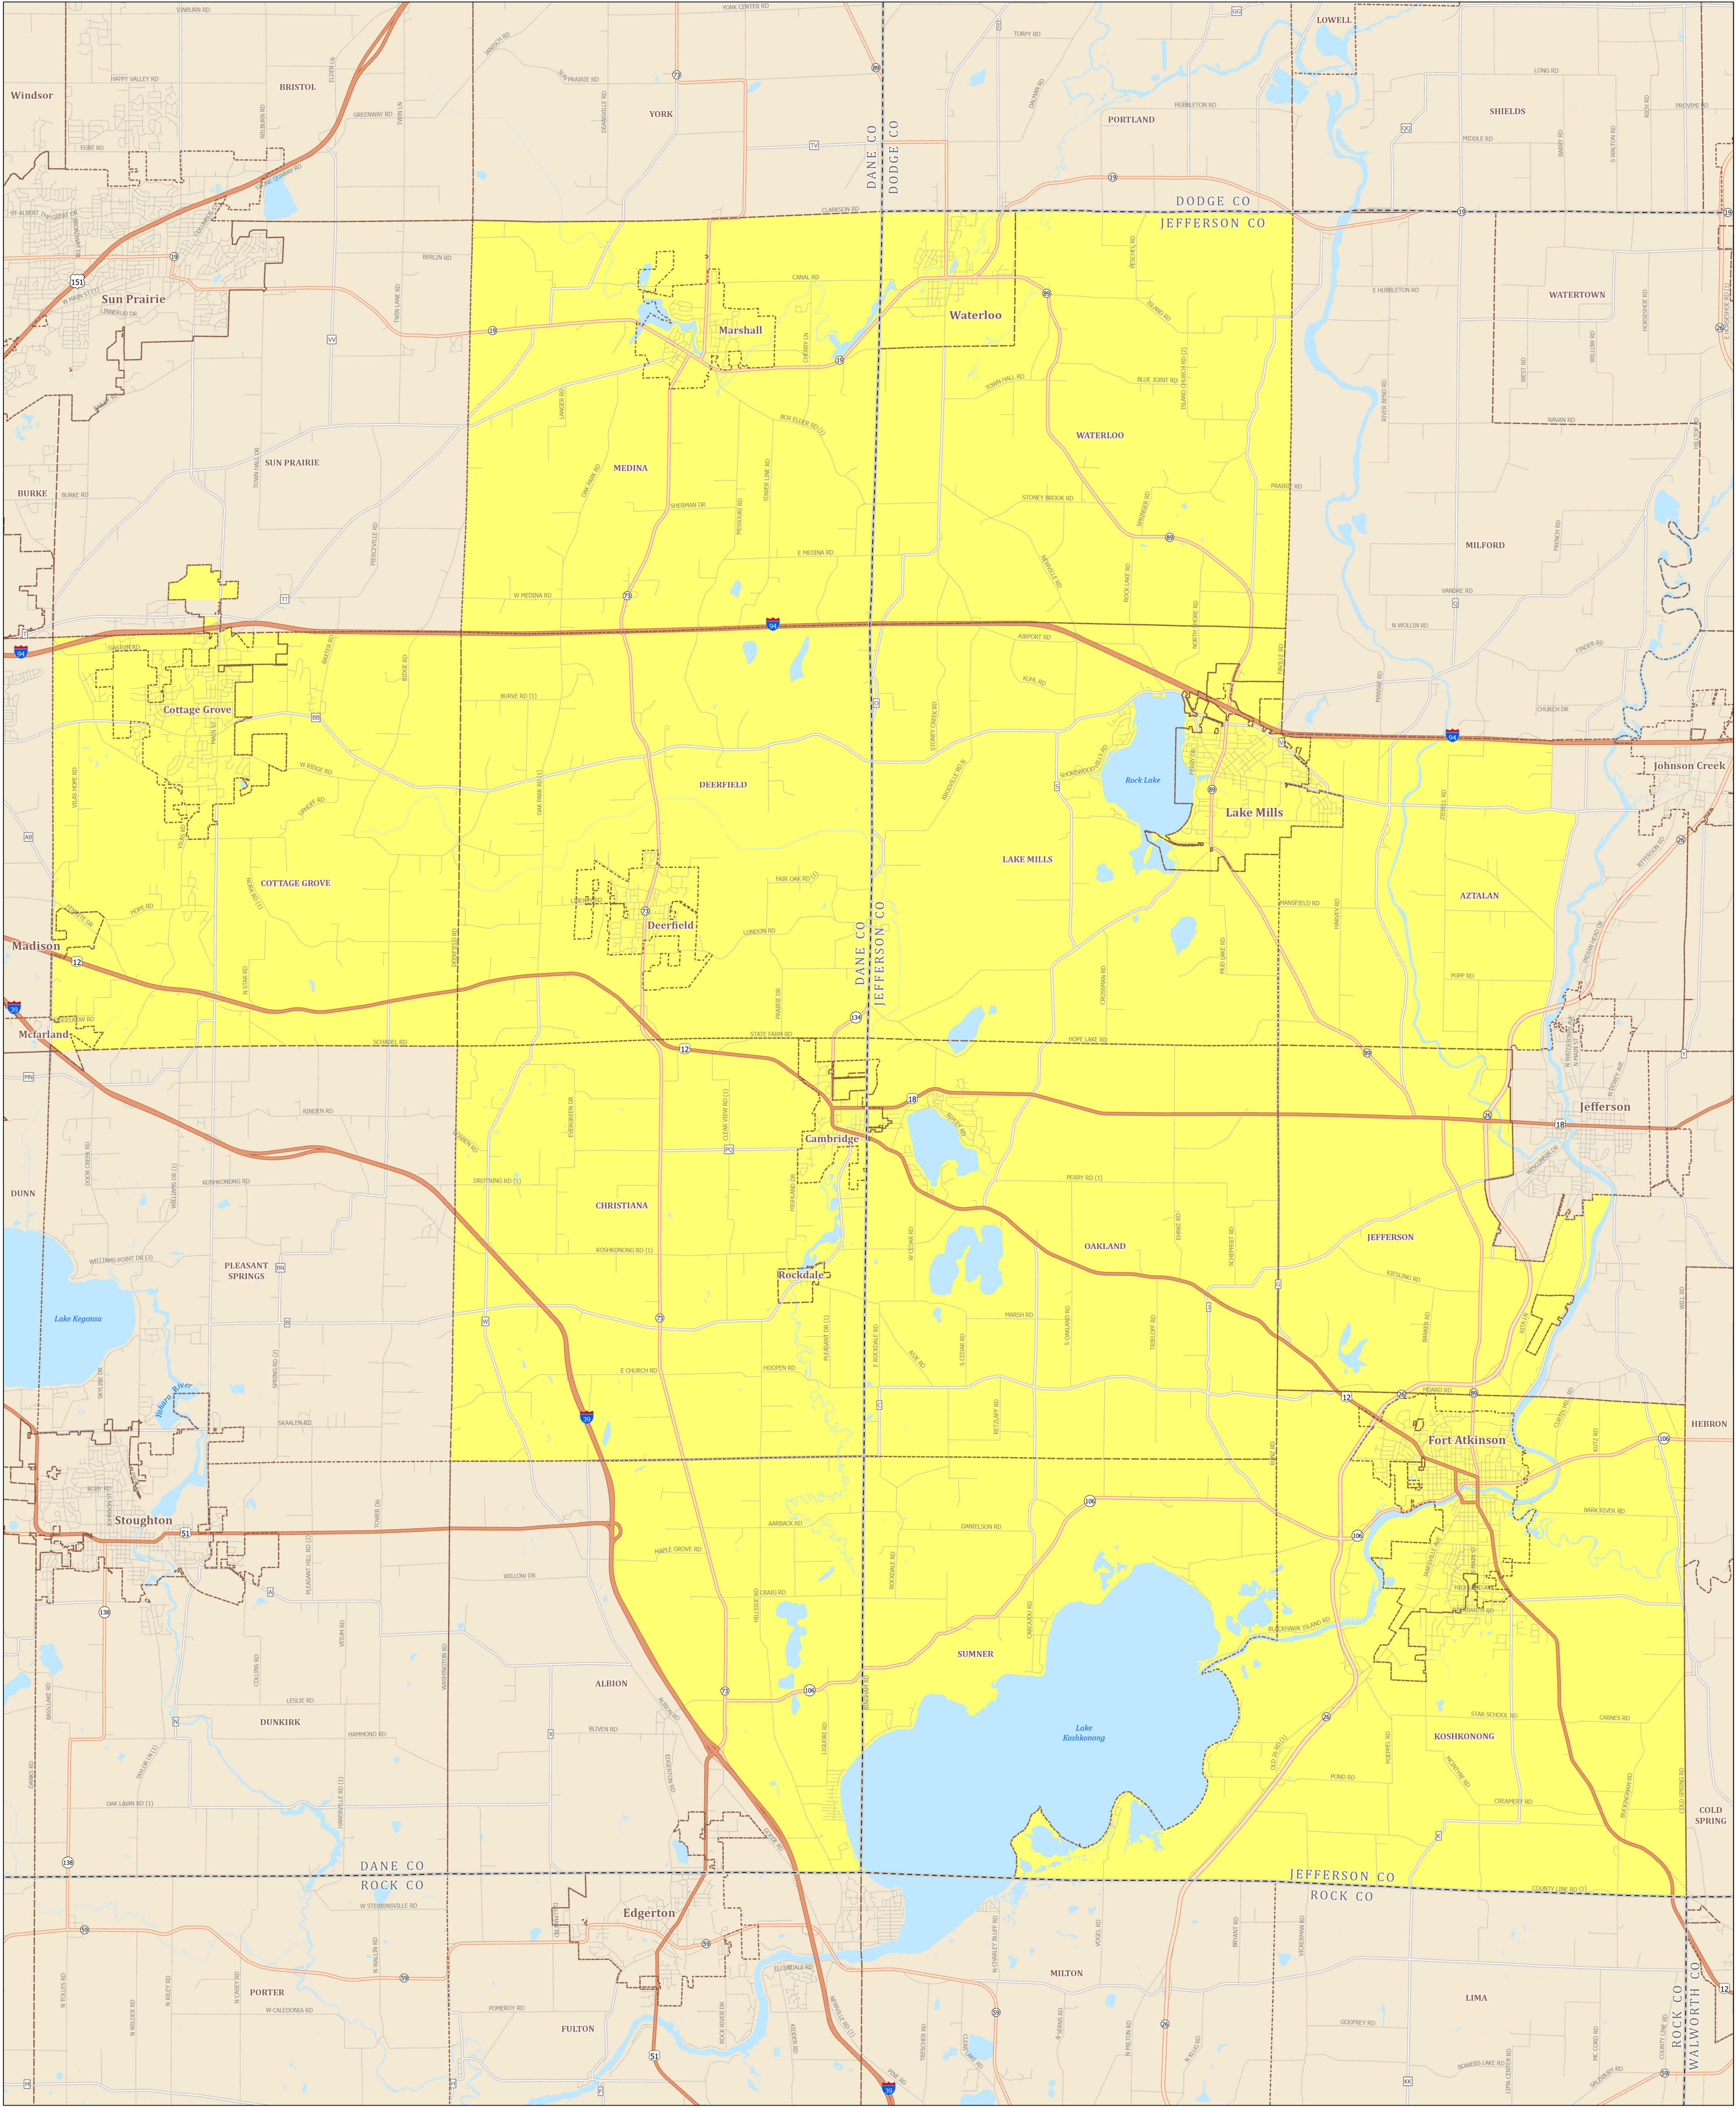

Assembly District 46

STATE OF WISCONSIN

Projection:
NAD 1983 Wisconsin TM

Cartography:
LTSB GIS Team, 2024

- Federal Highway
- State Highway
- County Road
- Local Road
- Assembly District 46
- County Boundary
- Cities, Towns, Villages
- Lakes, Rivers