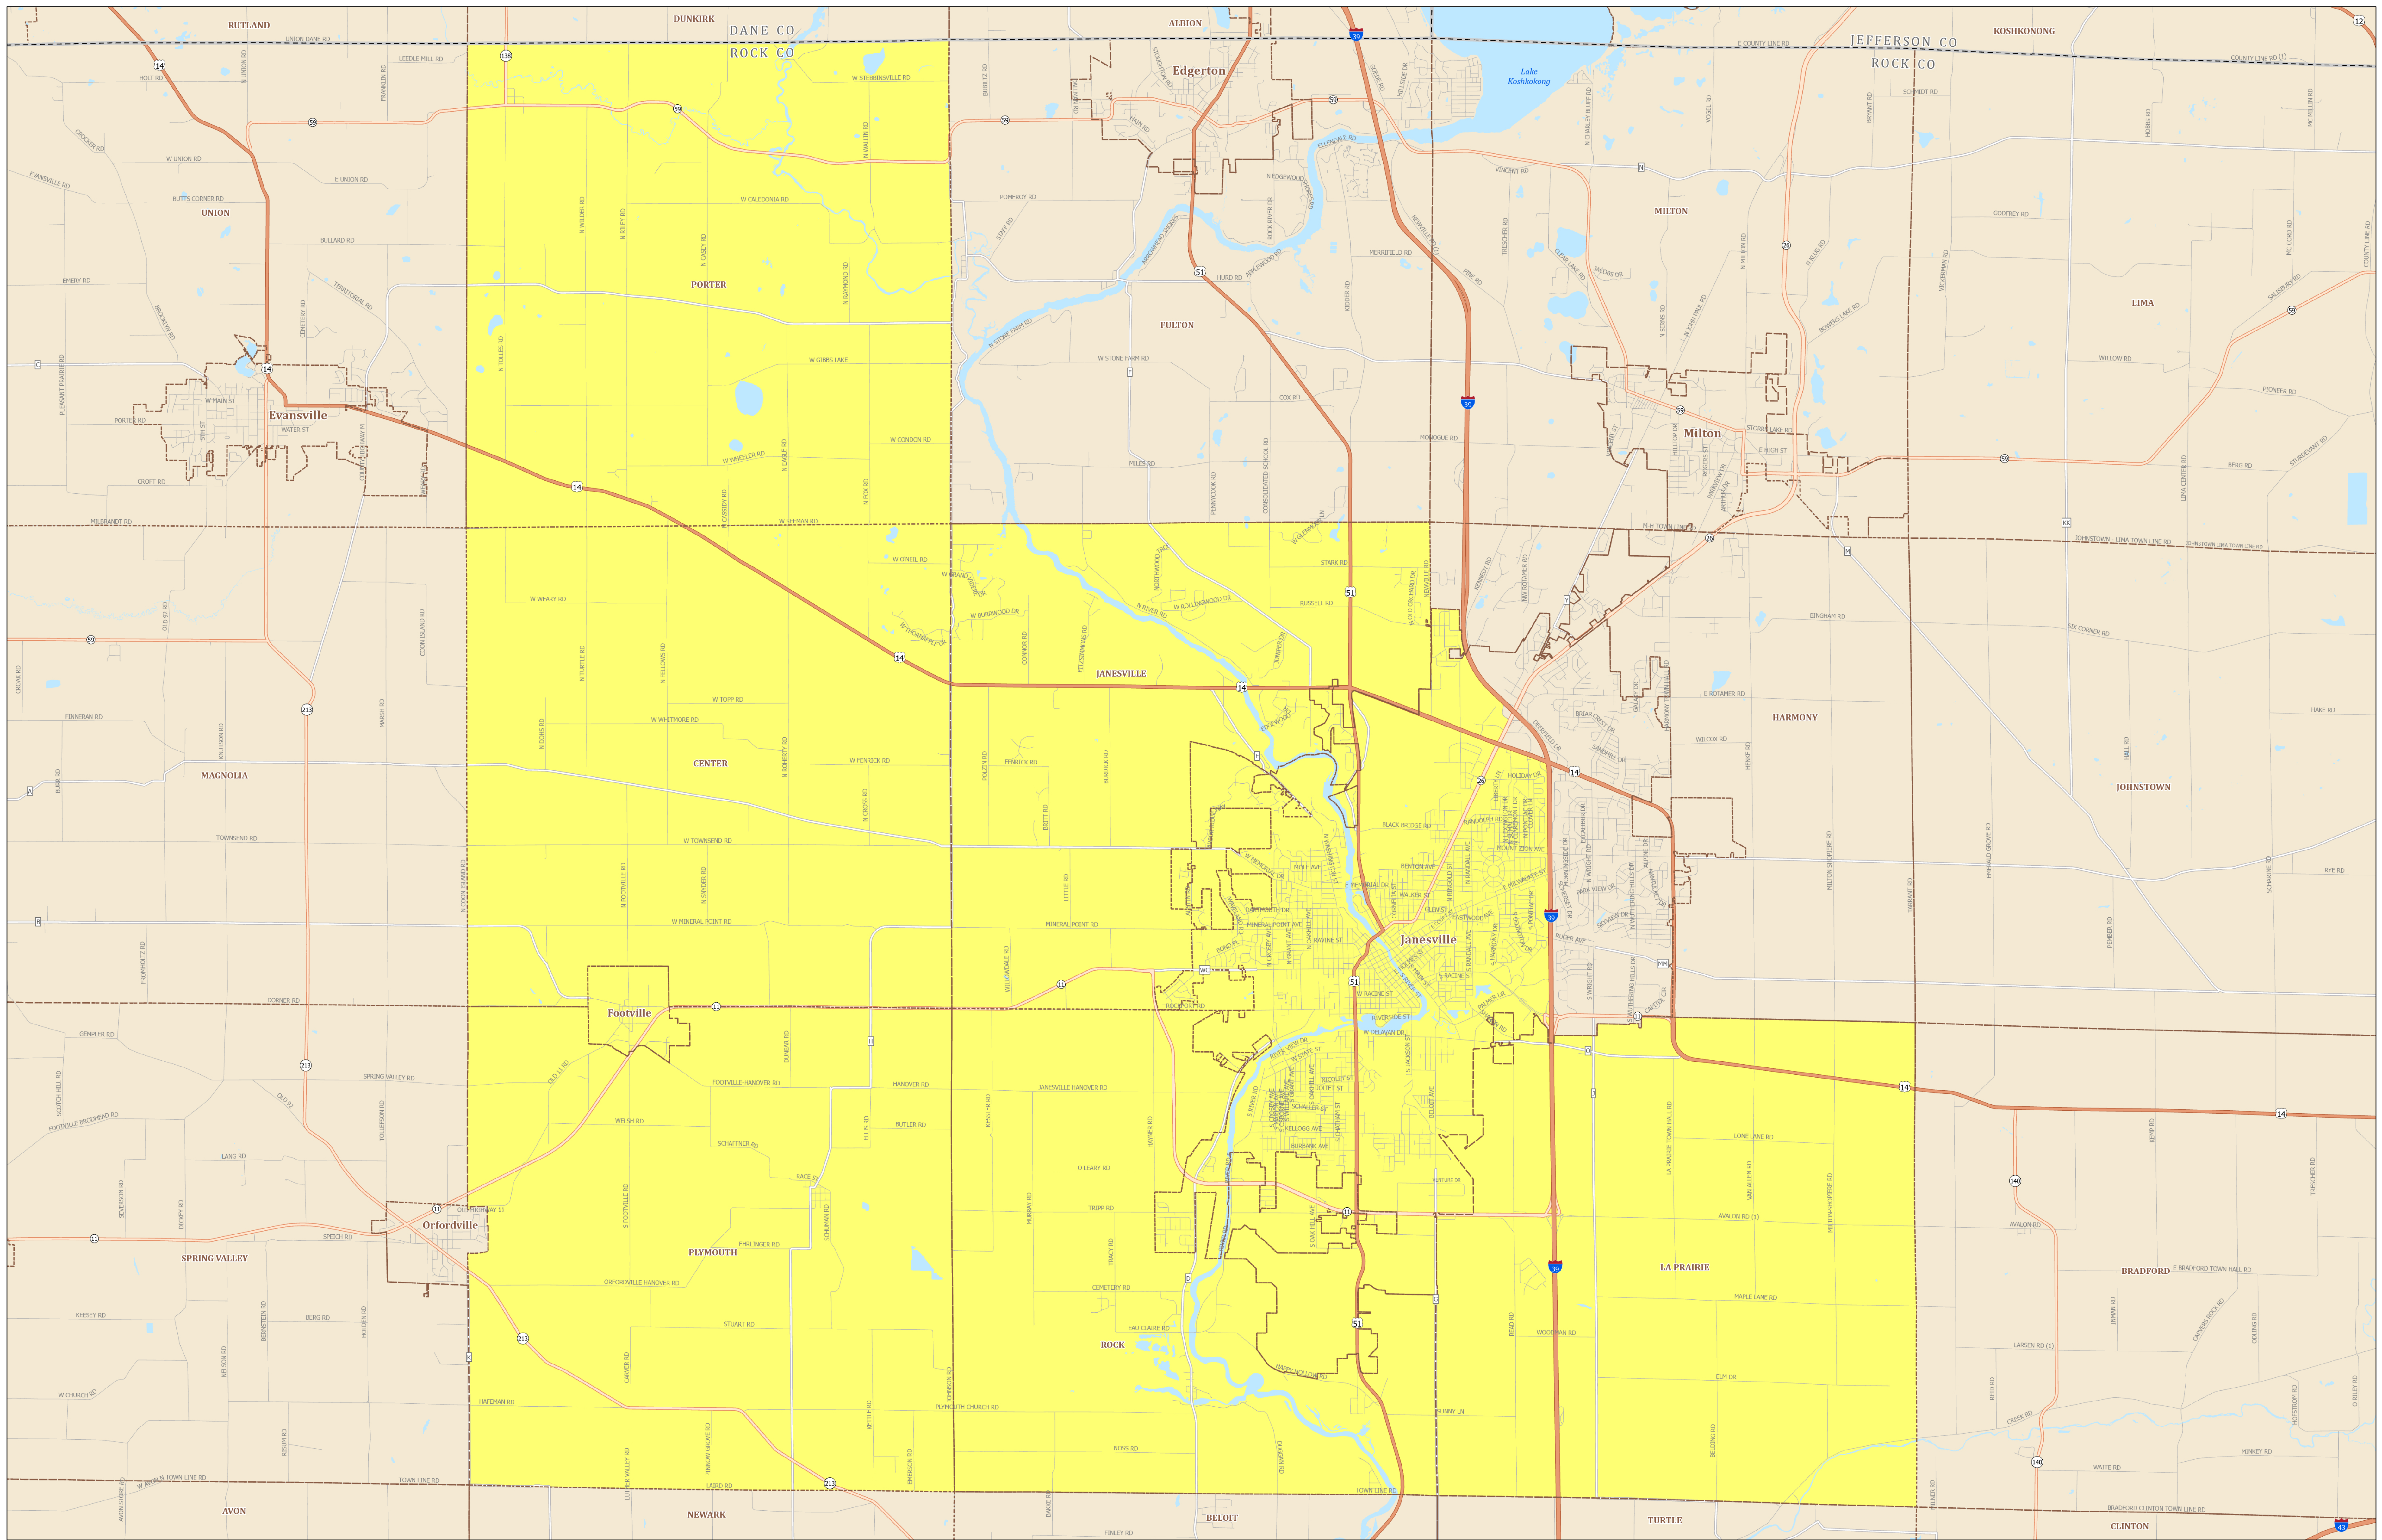

Assembly District 44

STATE OF WISCONSIN

Projection:
NAD 1983 Wisconsin TM

Cartography:
LTSB GIS Team, 2024

- Federal Highway
- State Highway
- County Road
- Local Road
- Assembly District 44
- County Boundary
- Cities, Towns, Villages
- Lakes, Rivers