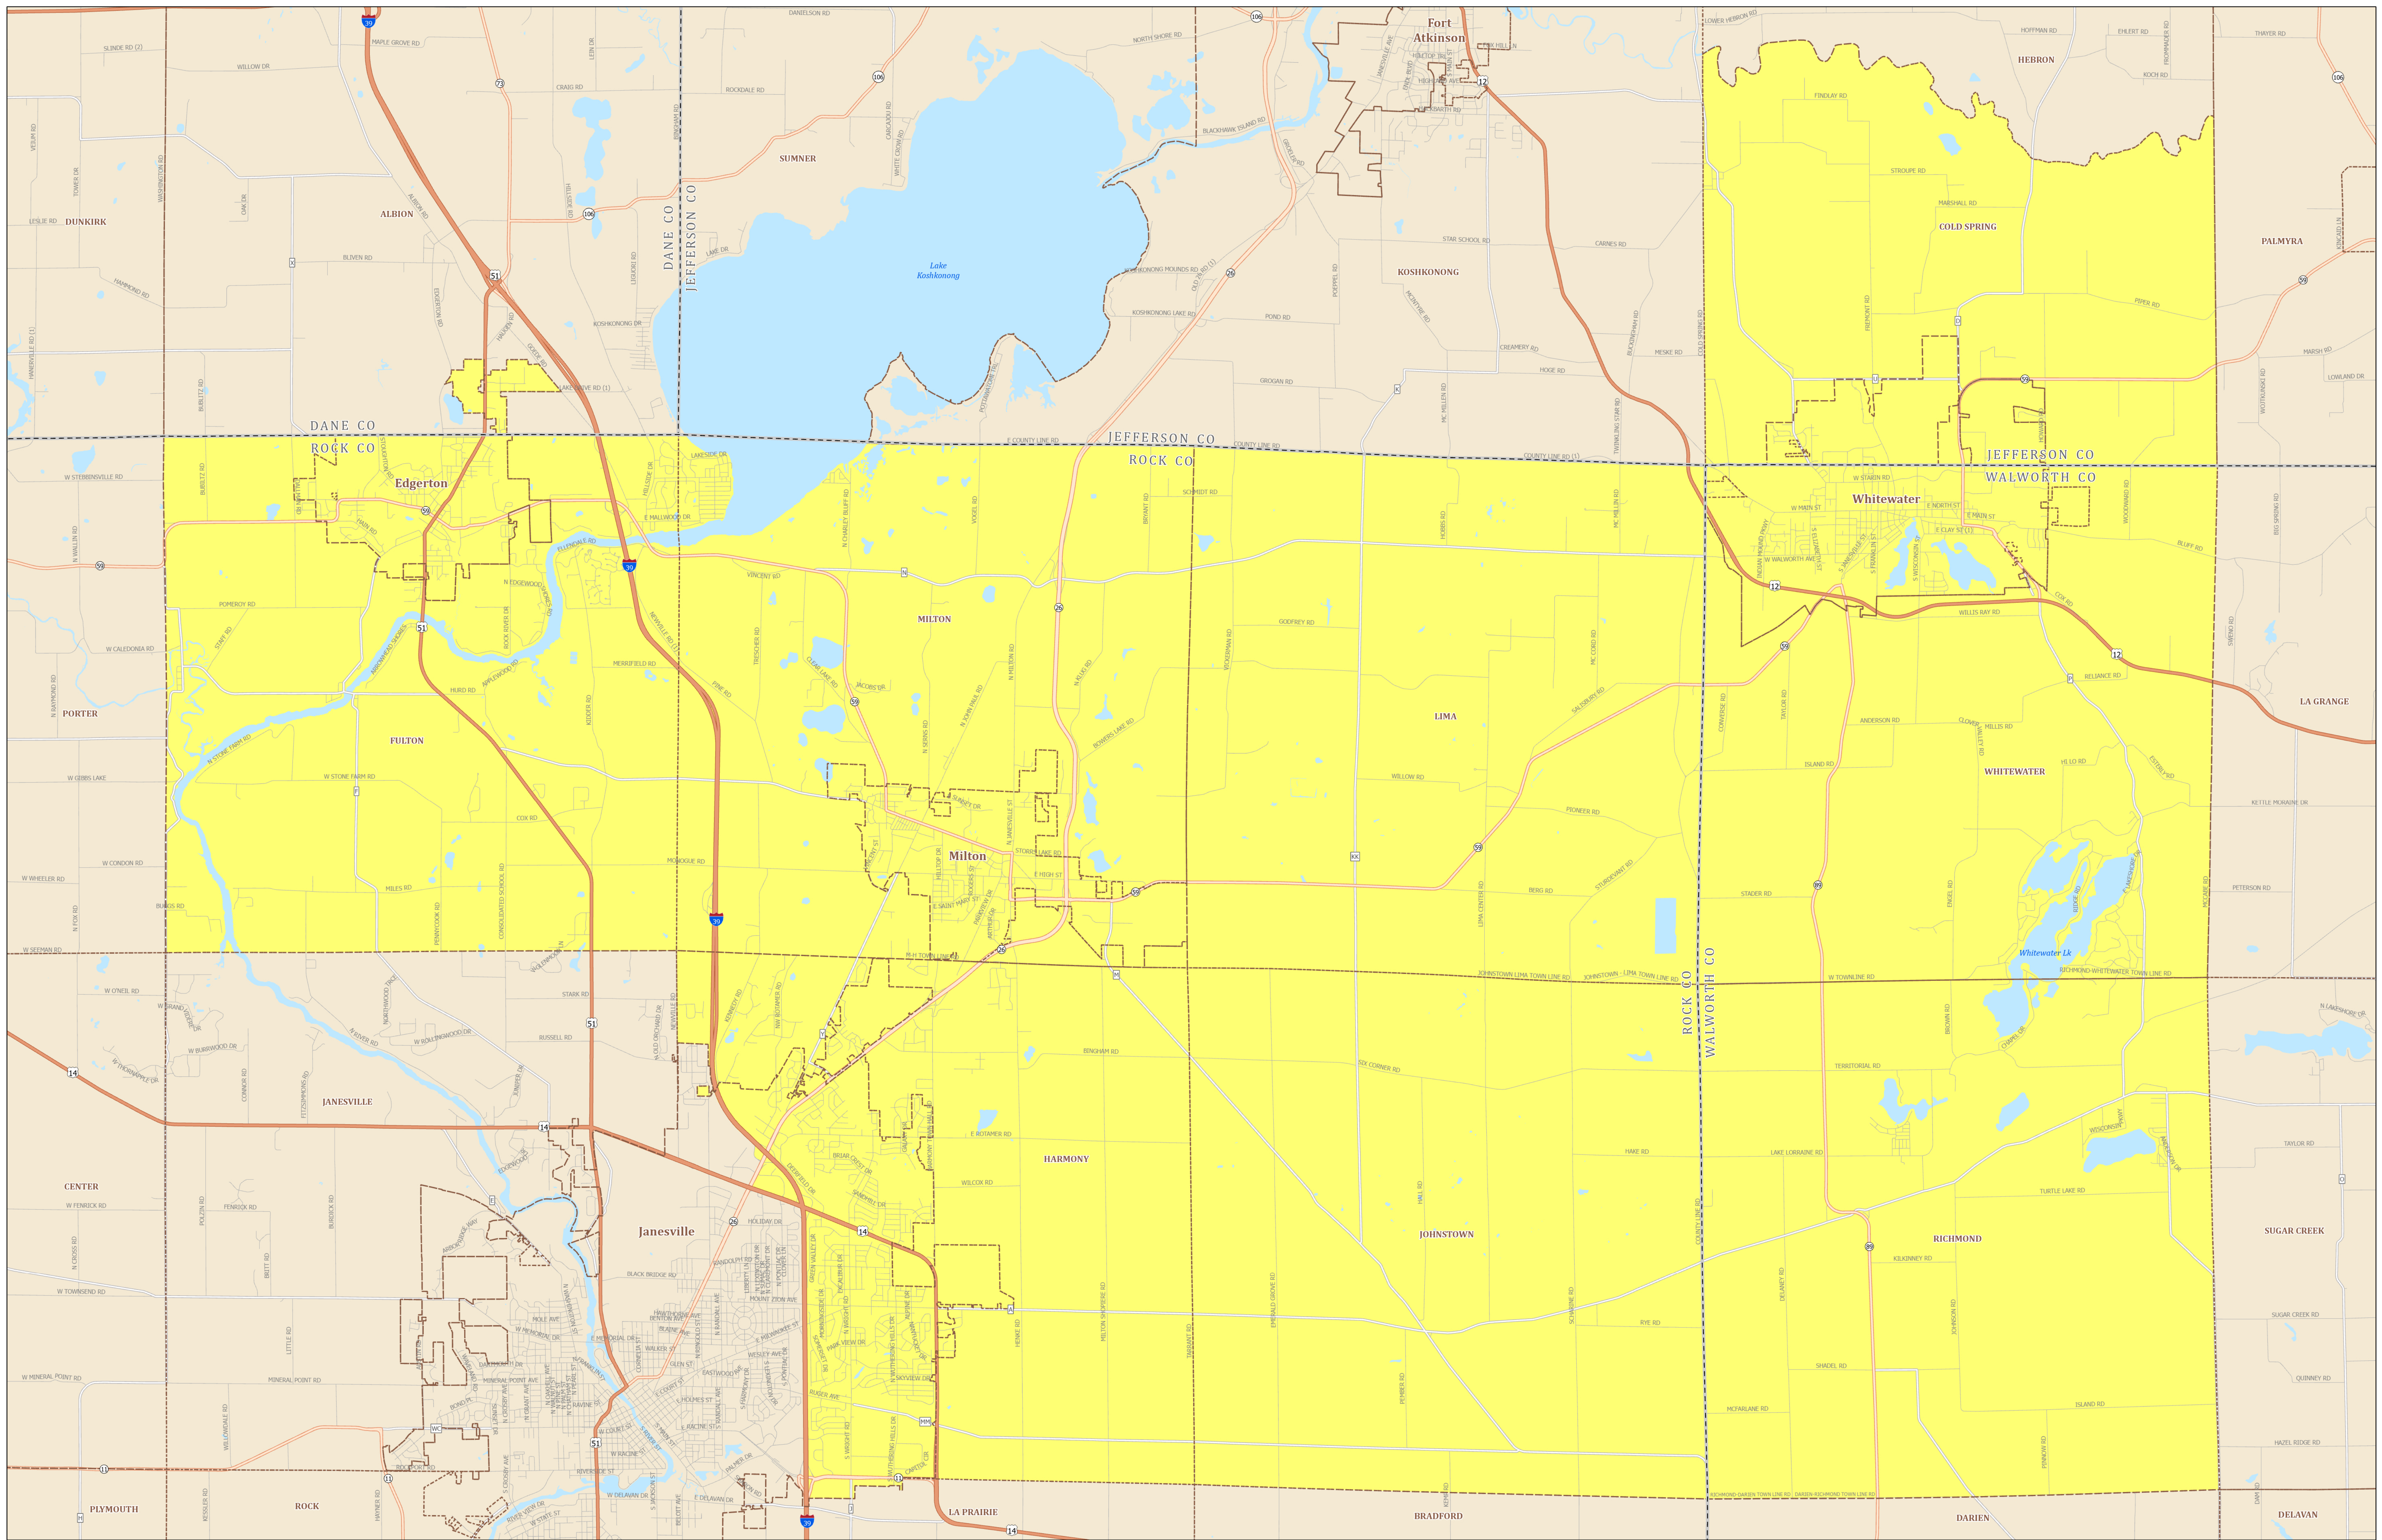

Assembly District 43

STATE OF WISCONSIN

Projection:
NAD 1983 Wisconsin TM

Cartography:
LTSB GIS Team, 2024

- Federal Highway
- State Highway
- County Road
- Local Road
- Assembly District 43
- County Boundary
- City, Towns, Villages
- Lakes, Rivers