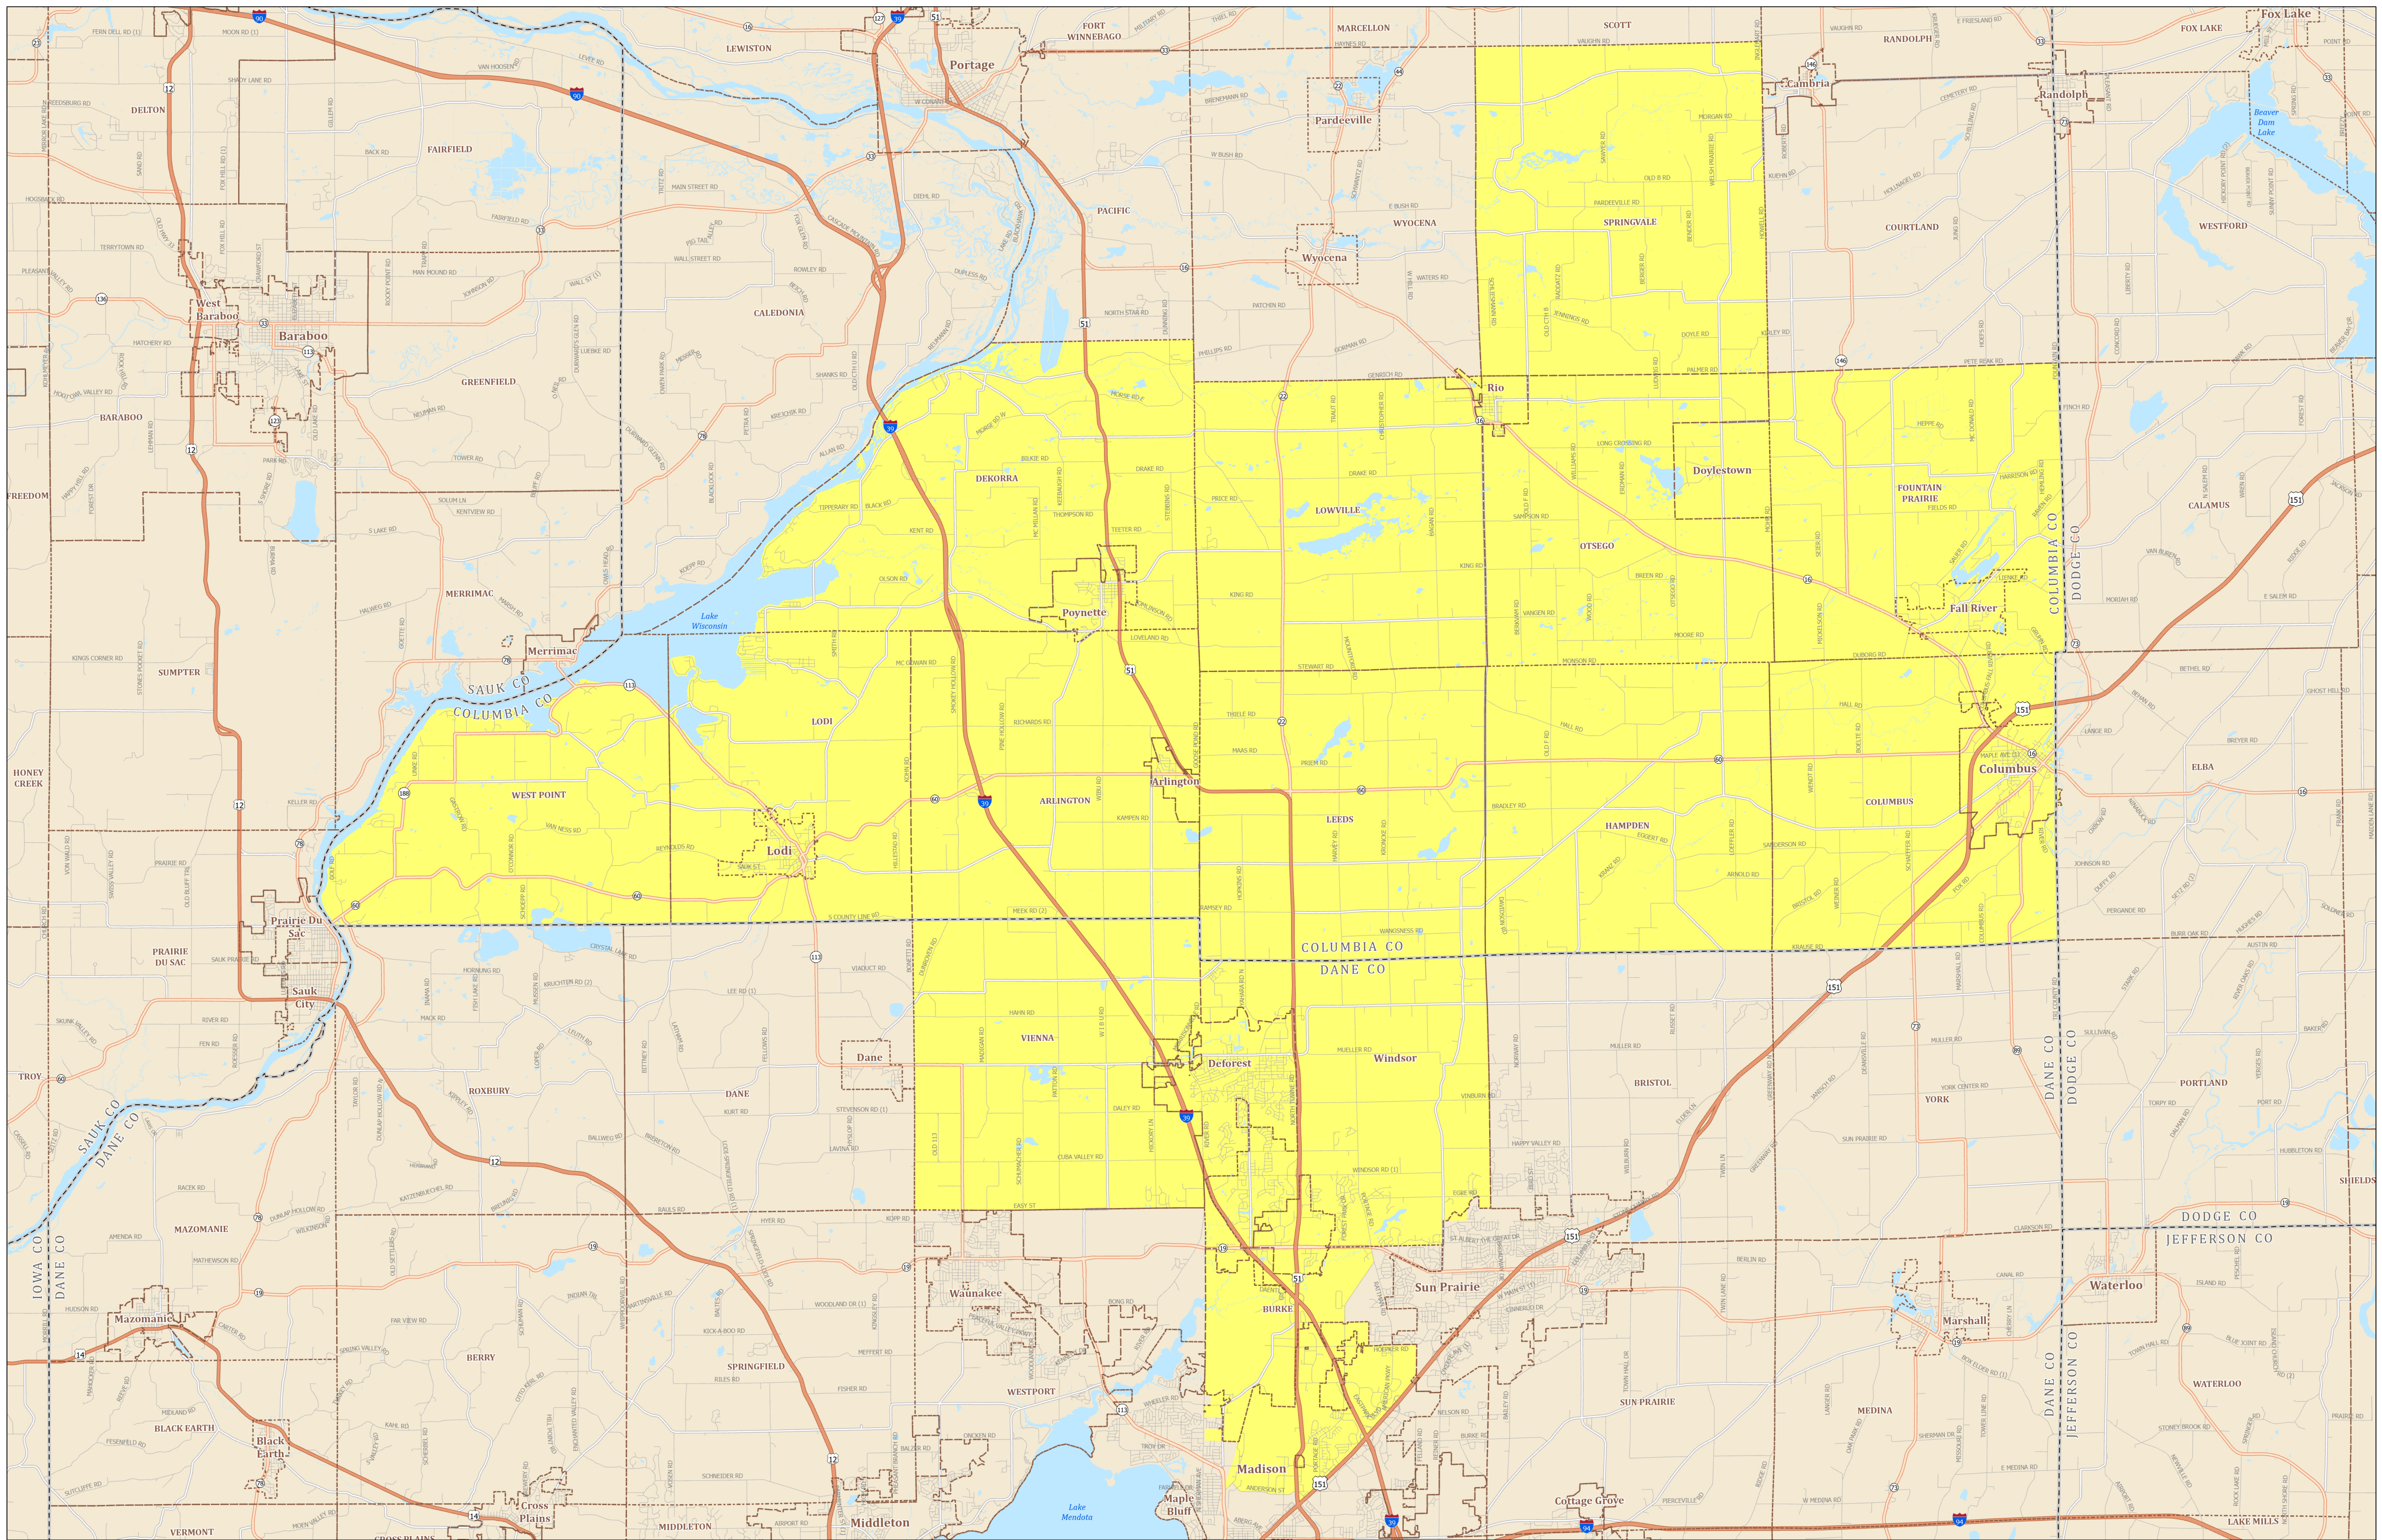

Assembly District 42

STATE OF WISCONSIN

Projection:
NAD 1983 Wisconsin TM

Cartography:
LTSB GIS Team, 2024

- Federal Highway
- State Highway
- County Road
- Local Road
- Assembly District 42
- County Boundary
- Cities, Towns, Villages
- Lakes, Rivers