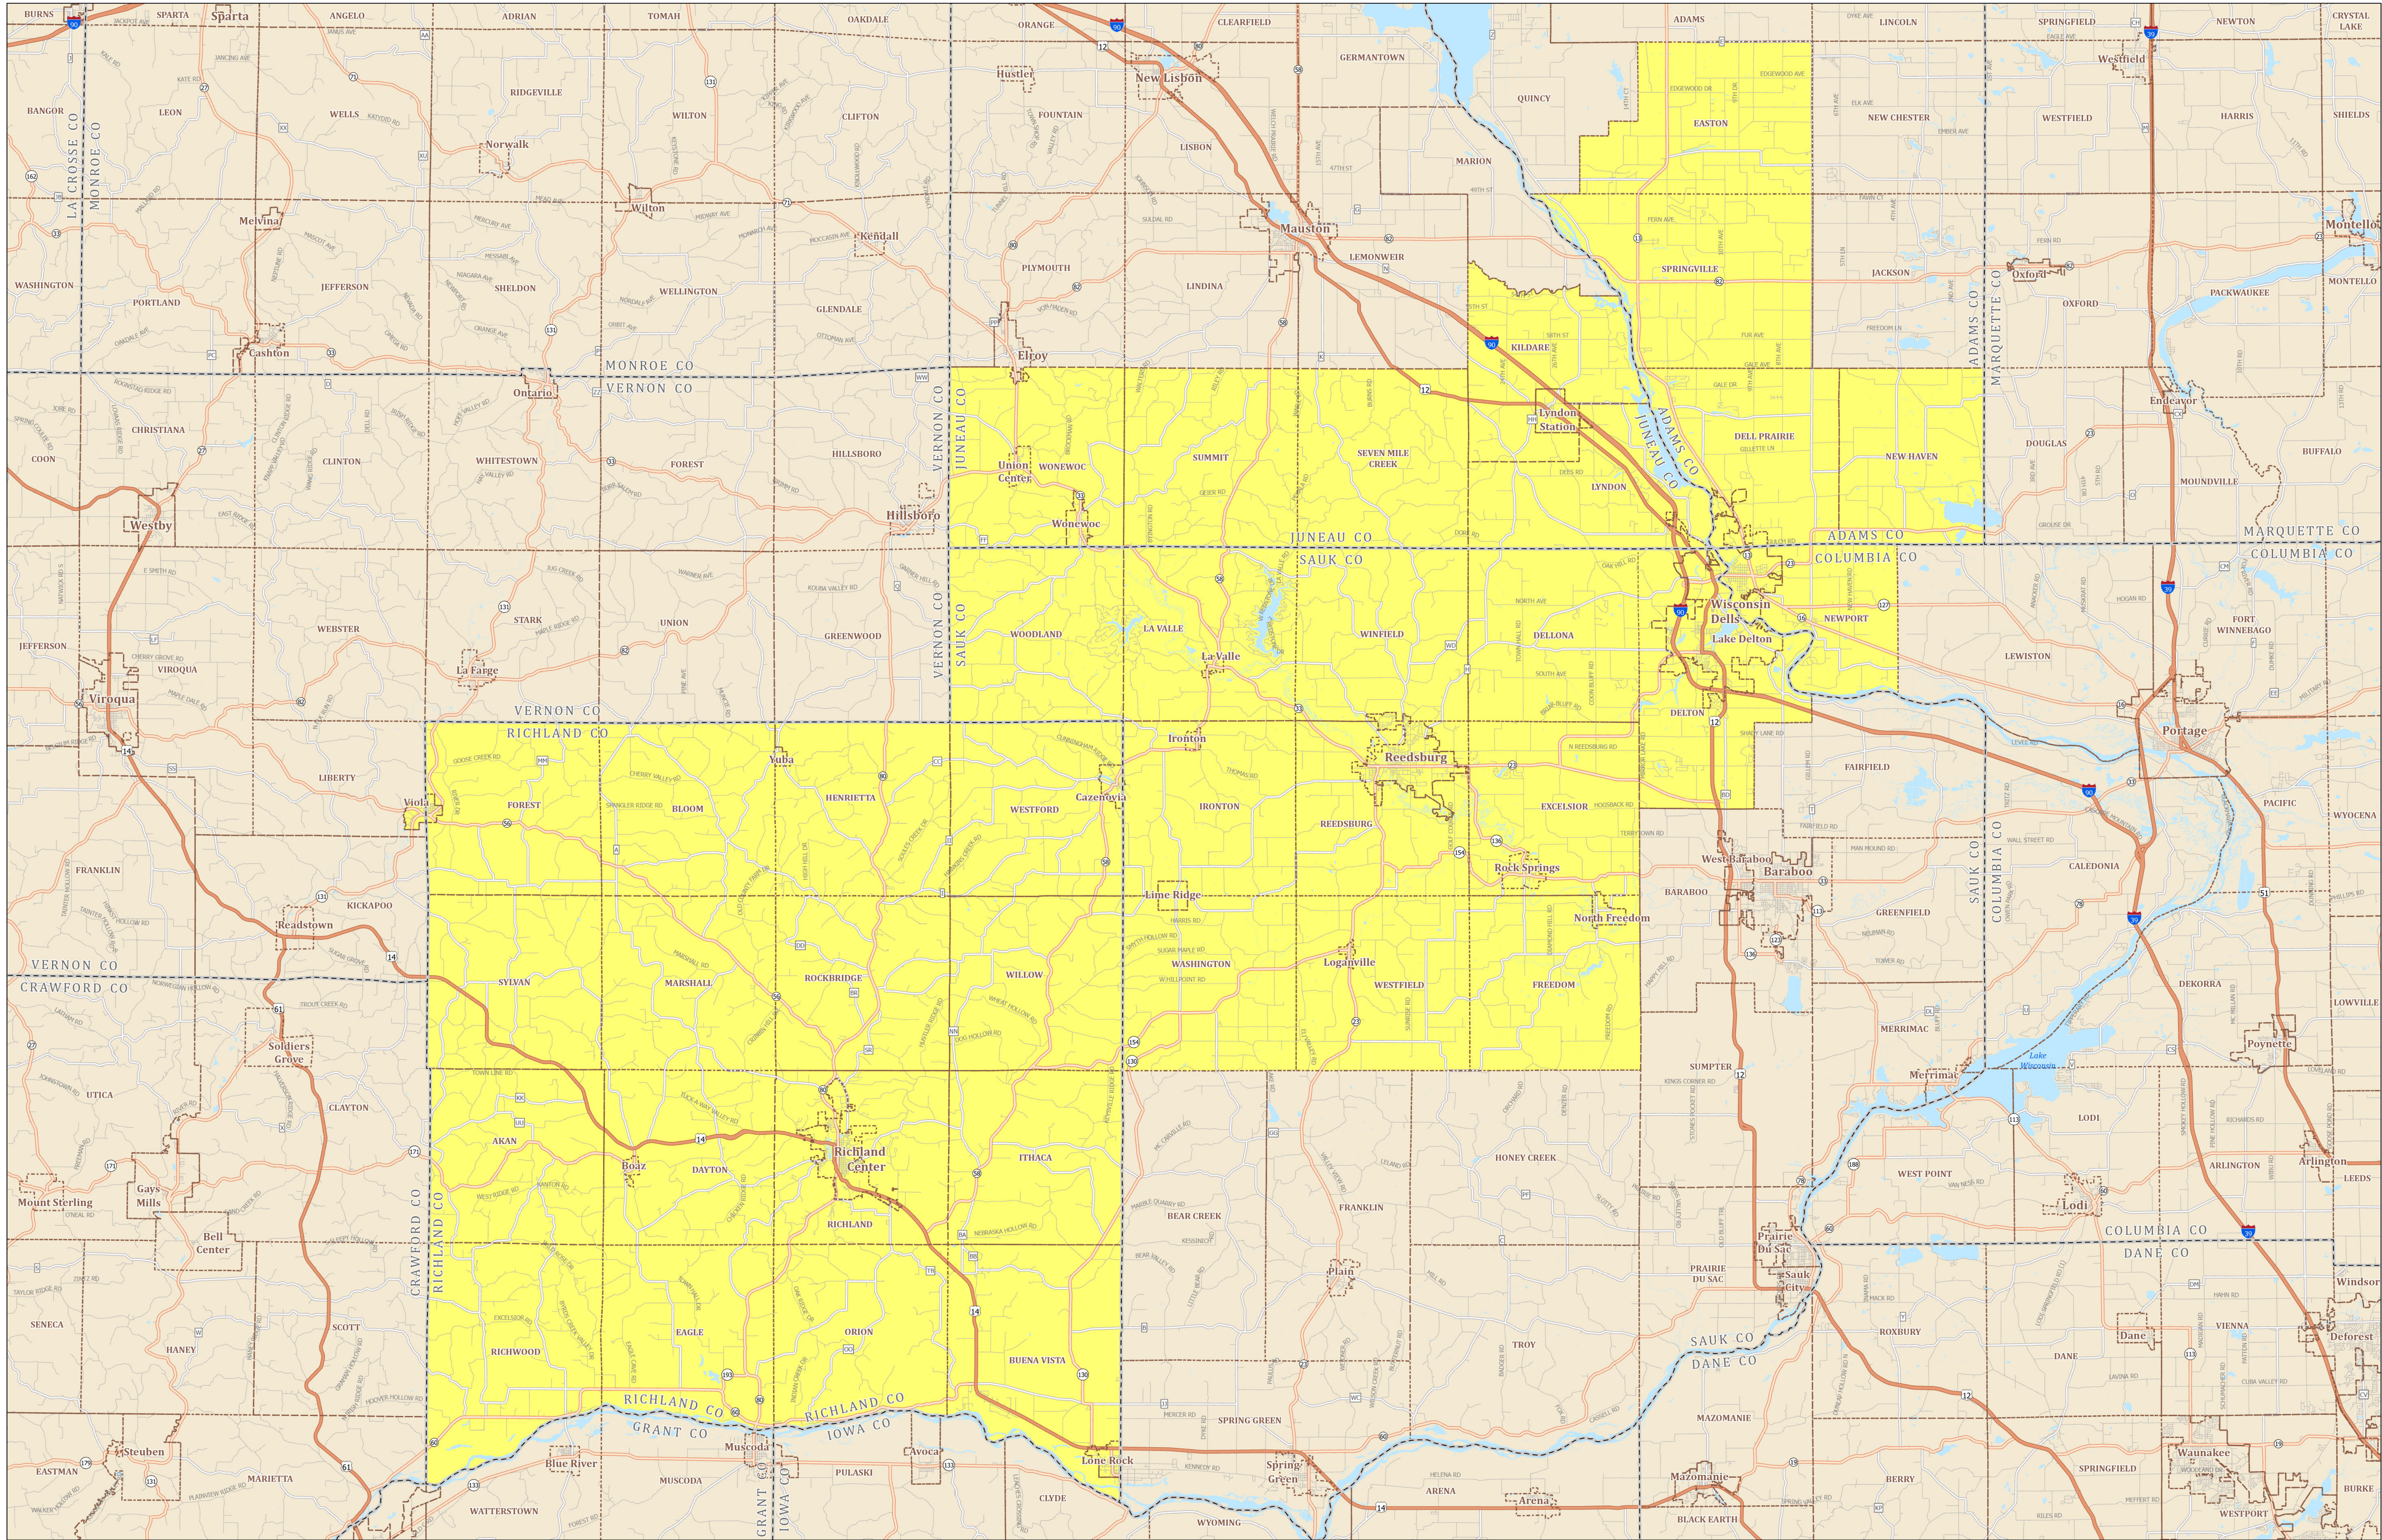

Assembly District 41

STATE OF WISCONSIN

Projection:
NAD 1983 Wisconsin TM

Cartography:
LTSB GIS Team, 2024

- Federal Highway
- State Highway
- County Road
- Local Road
- Assembly District 41
- County Boundary
- Cities, Towns, Villages
- Lakes, Rivers