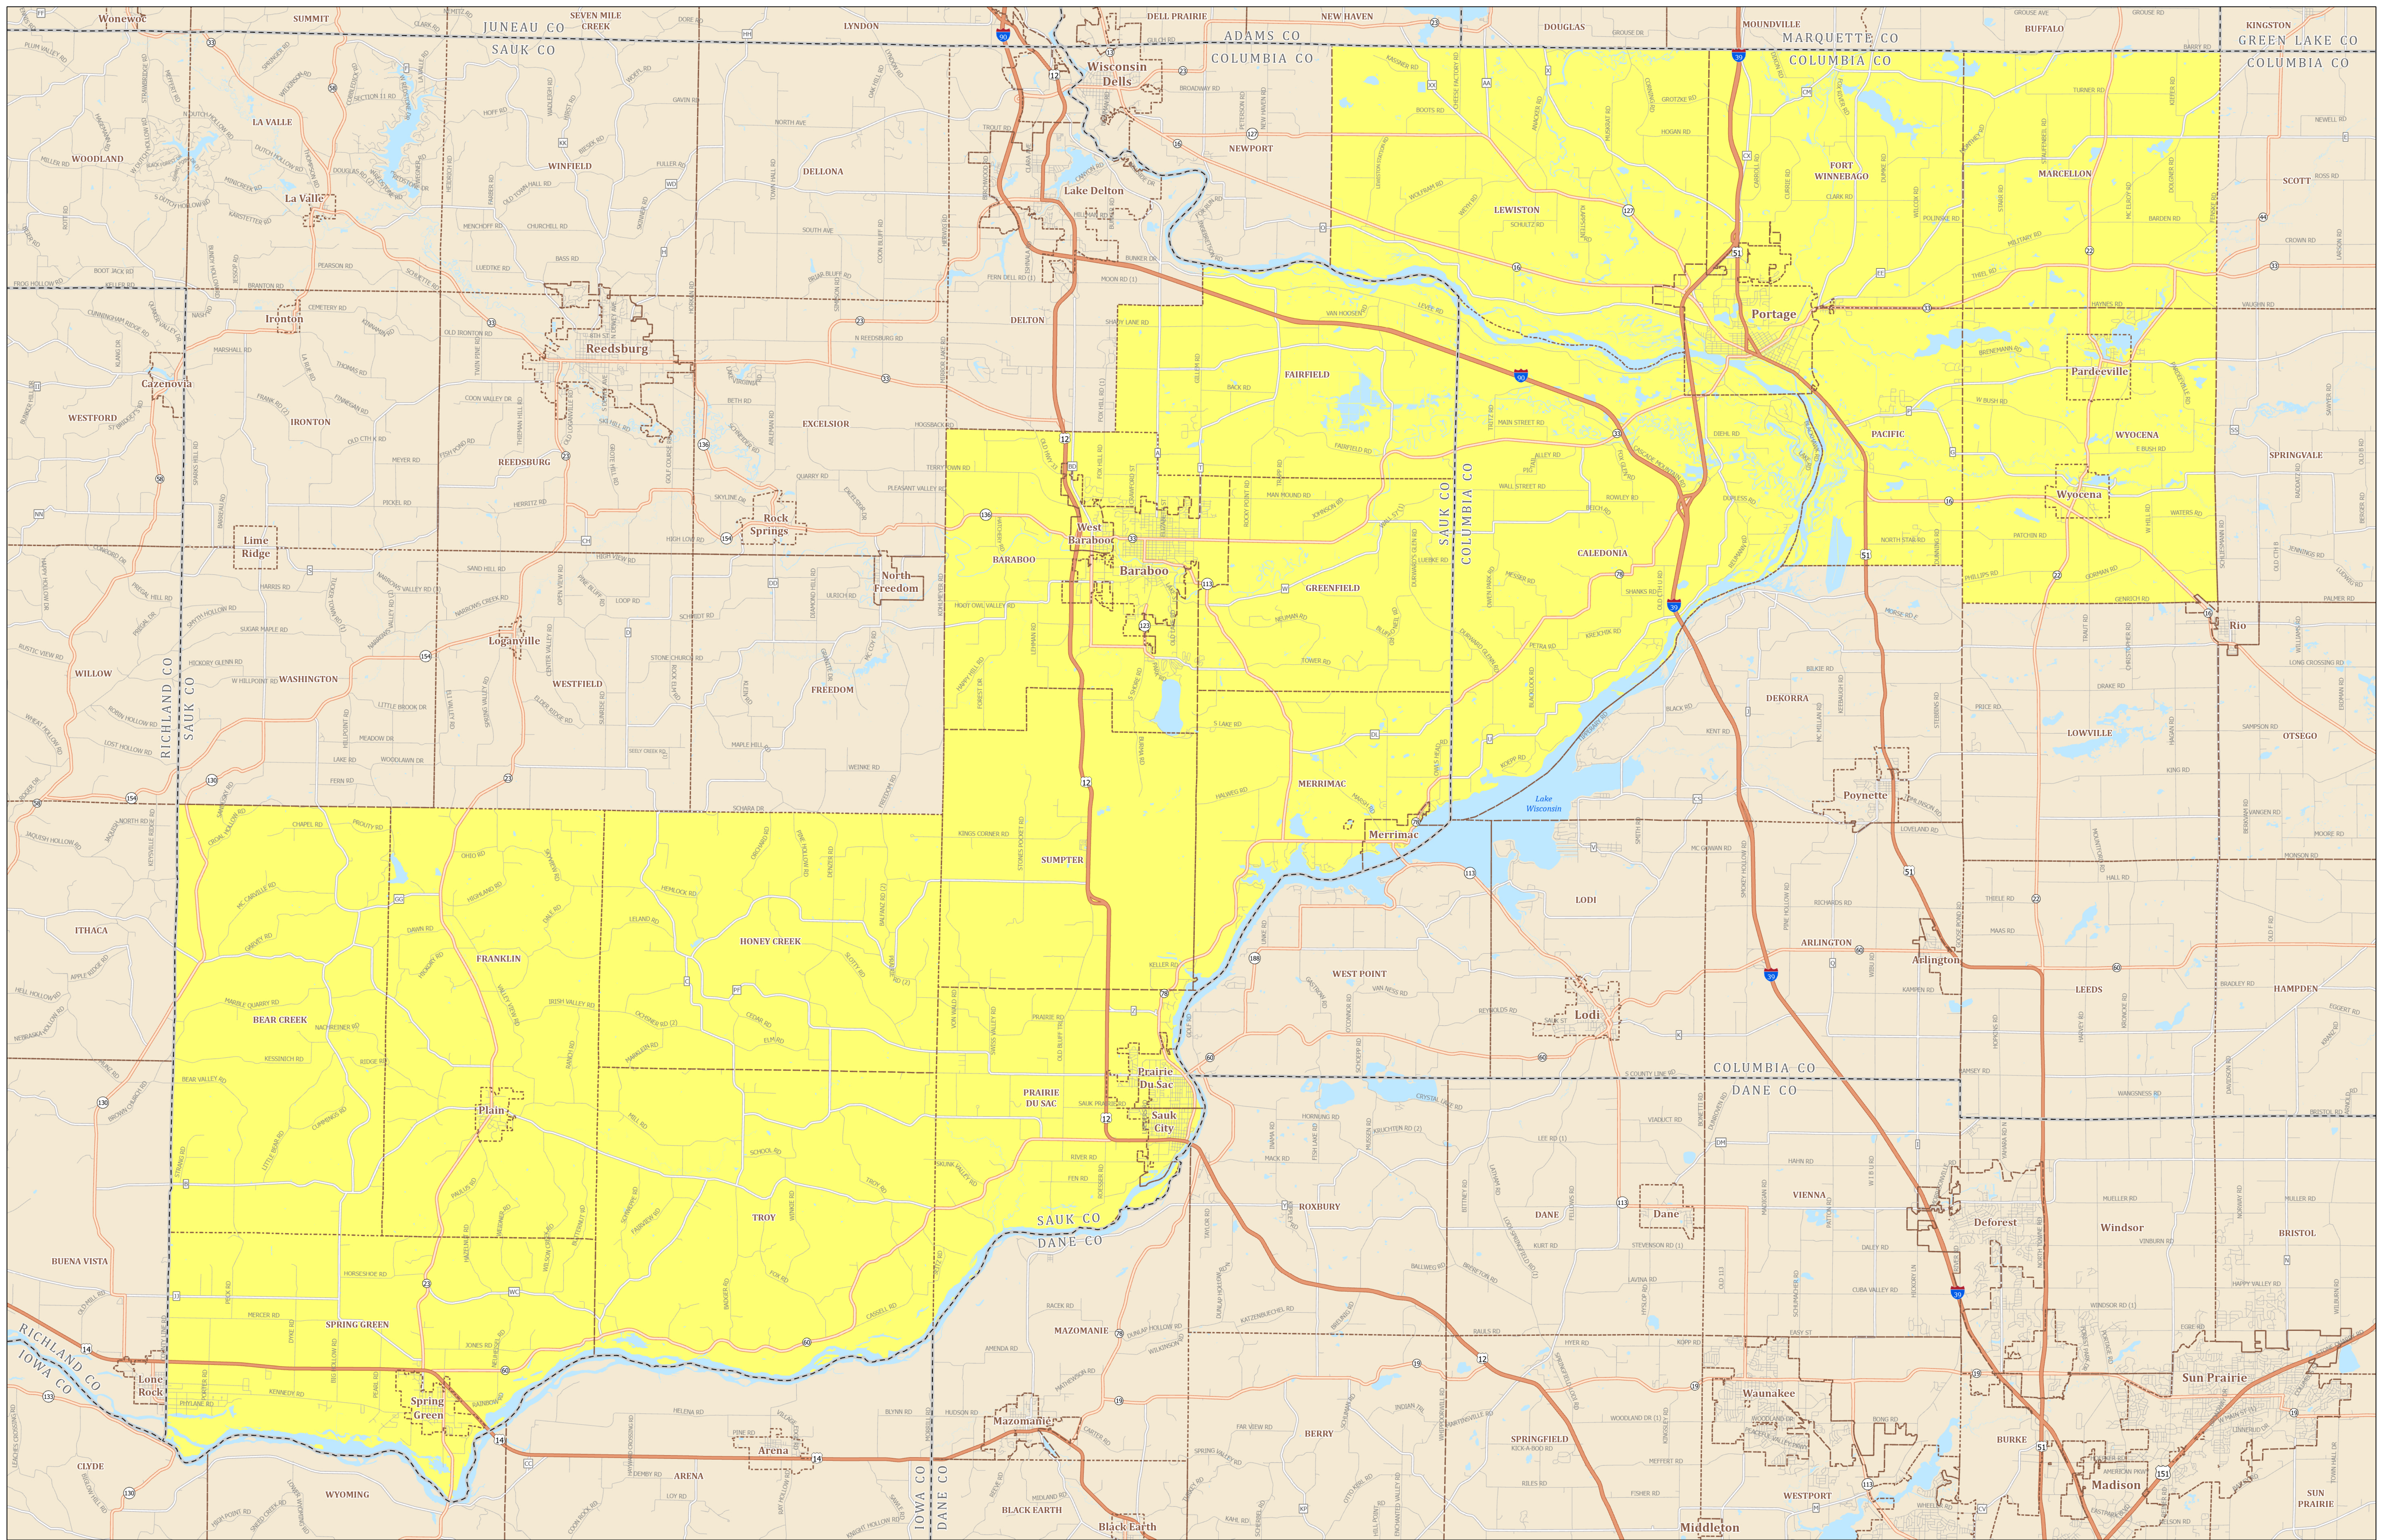

Assembly District 40

STATE OF WISCONSIN

Projection:
NAD 1983 Wisconsin TM

Cartography:
LTSB GIS Team, 2024

- Federal Highway
- State Highway
- County Road
- Local Road
- Assembly District 40
- County Boundary
- Cities, Towns, Villages
- Lakes, Rivers