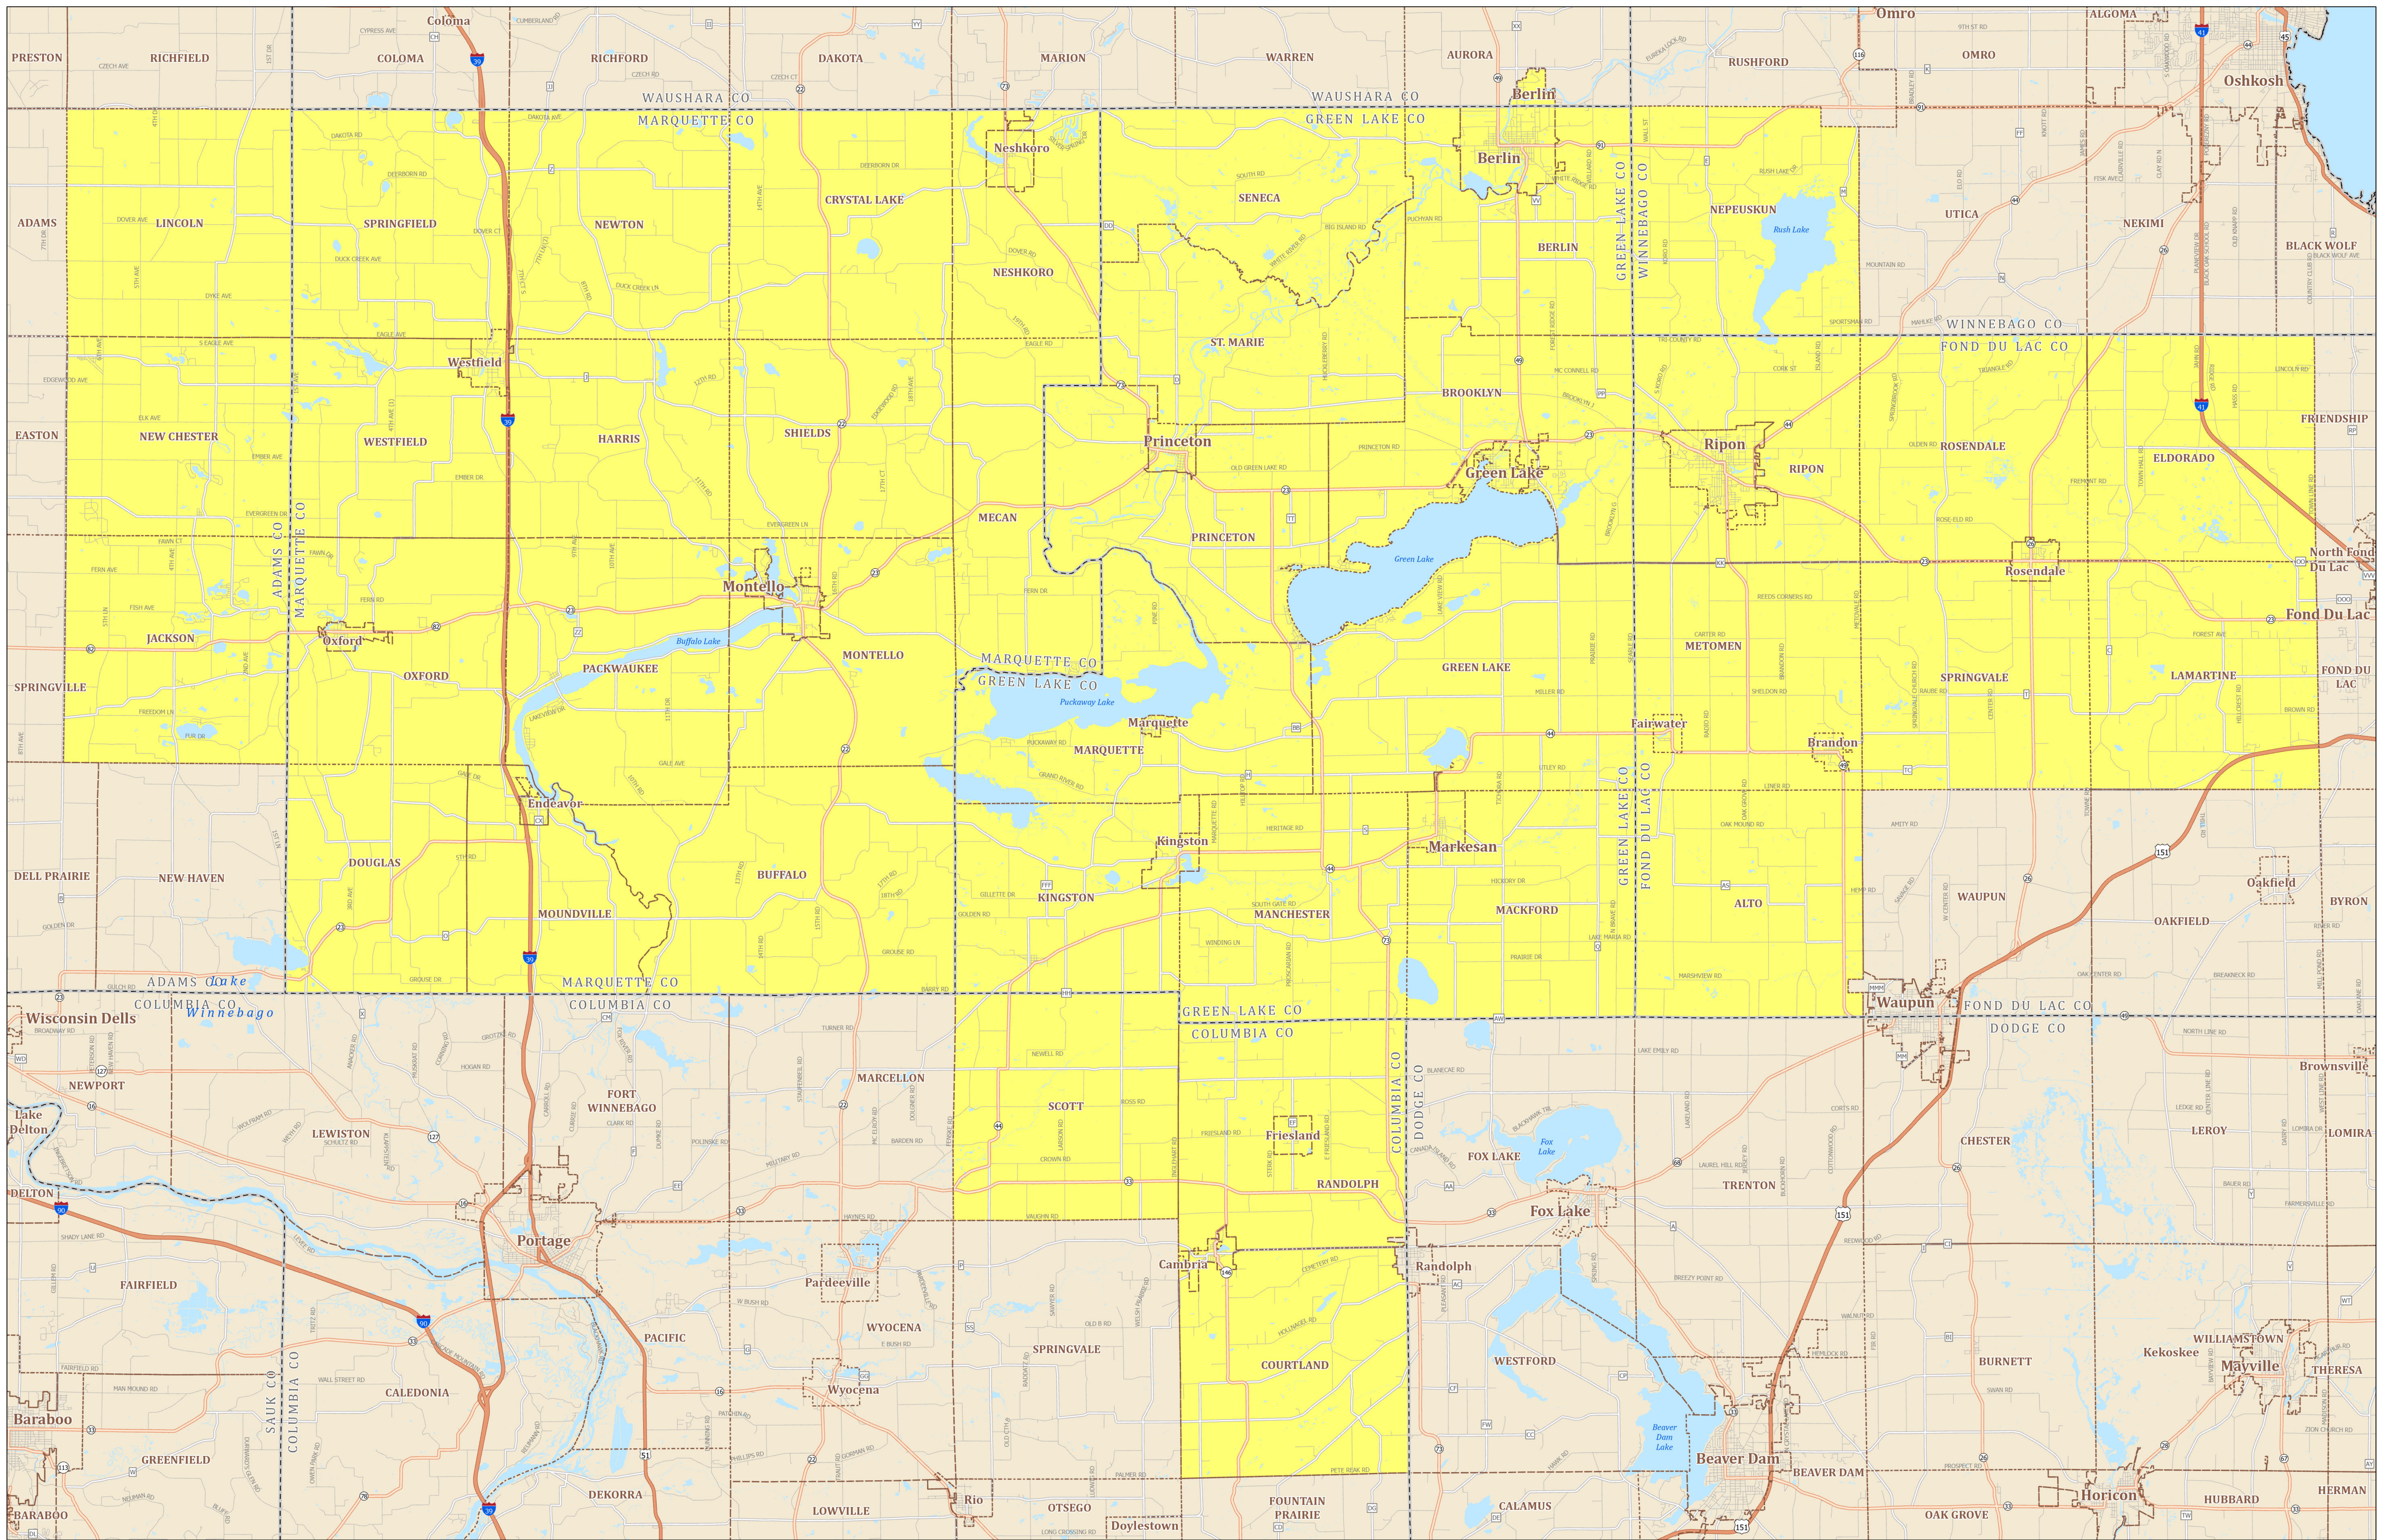

Assembly District 39

STATE OF WISCONSIN

Projection:
NAD 1983 Wisconsin TM

Cartography:
LTSB GIS Team, 2024

Federal Highway	Assembly District 39
State Highway	County Boundary
County Road	Cities, Towns, Villages
Local Road	Lakes, Rivers