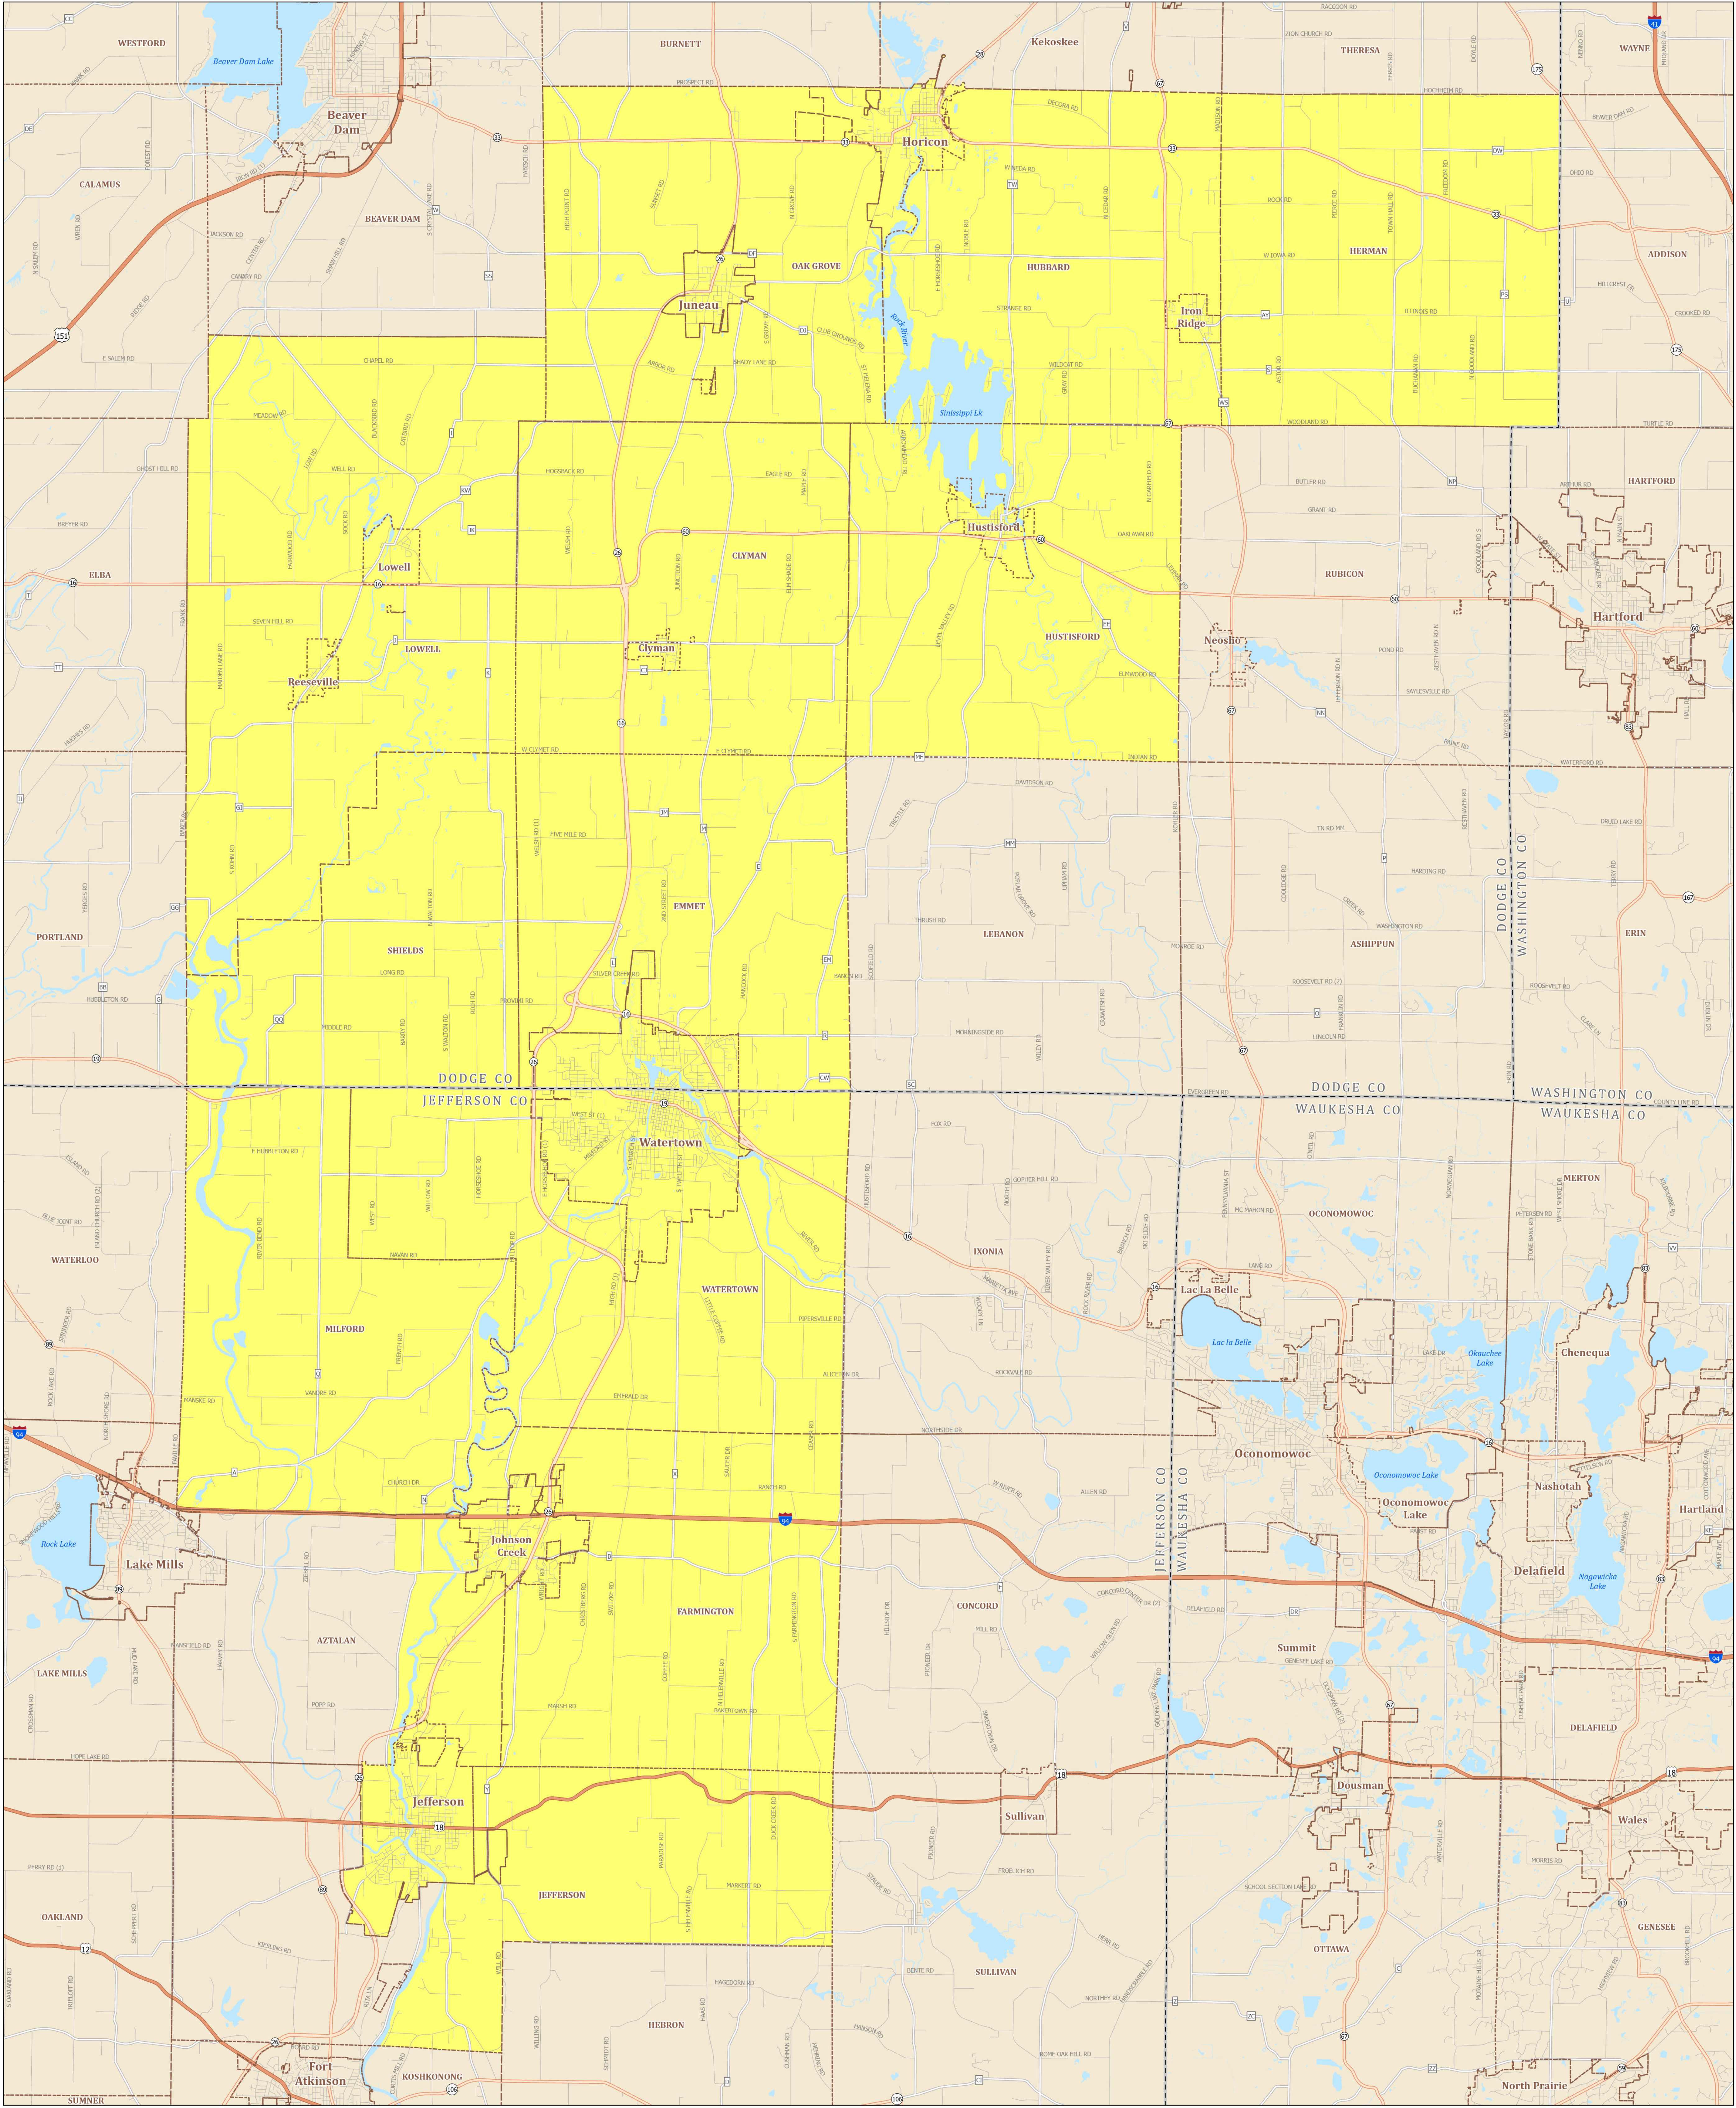

Assembly District 38

STATE OF WISCONSIN

Projection:
NAD 1983 Wisconsin TM

Cartography:
LTSB GIS Team, 2024

- Federal Highway
- State Highway
- County Road
- Local Road
- Assembly District 38
- County Boundary
- Cities, Towns, Villages
- Lakes, Rivers