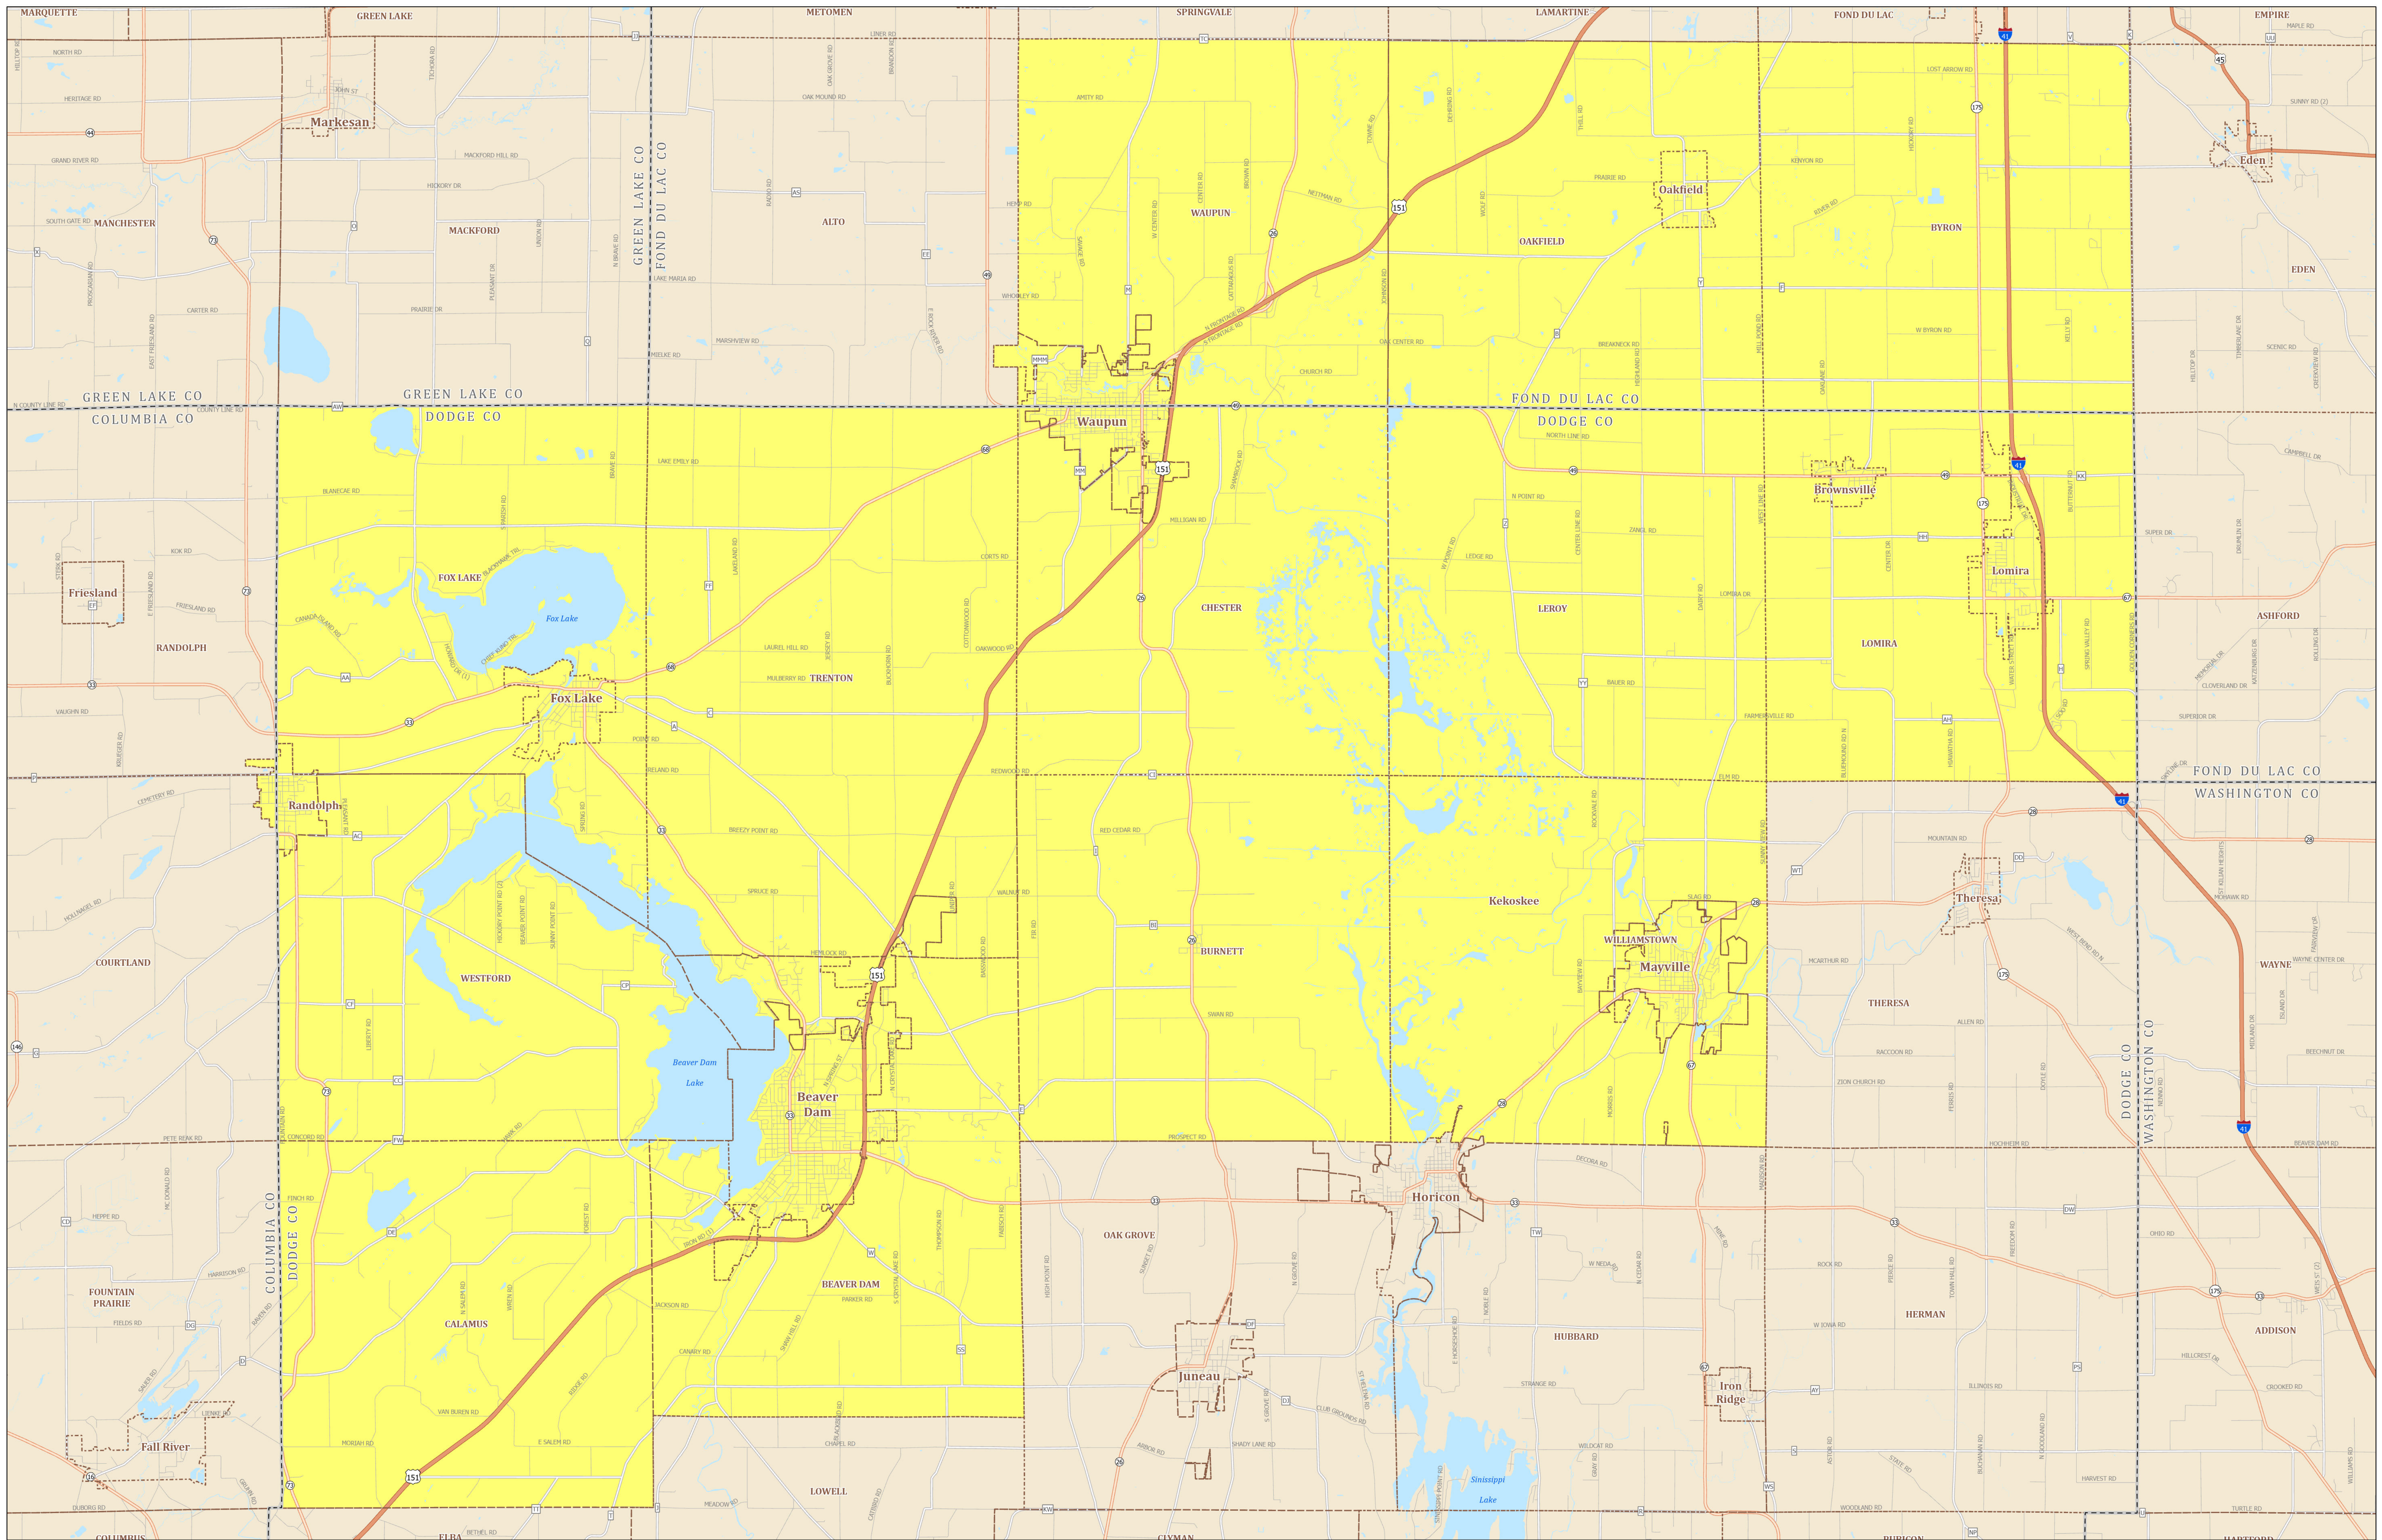

Assembly District 37

STATE OF WISCONSIN

Projection:
NAD 1983 Wisconsin TM

Cartography:
LTSB GIS Team, 2024

- Federal Highway
- State Highway
- County Road
- Local Road
- Assembly District 37
- County Boundary
- Cities, Towns, Villages
- Lakes, Rivers