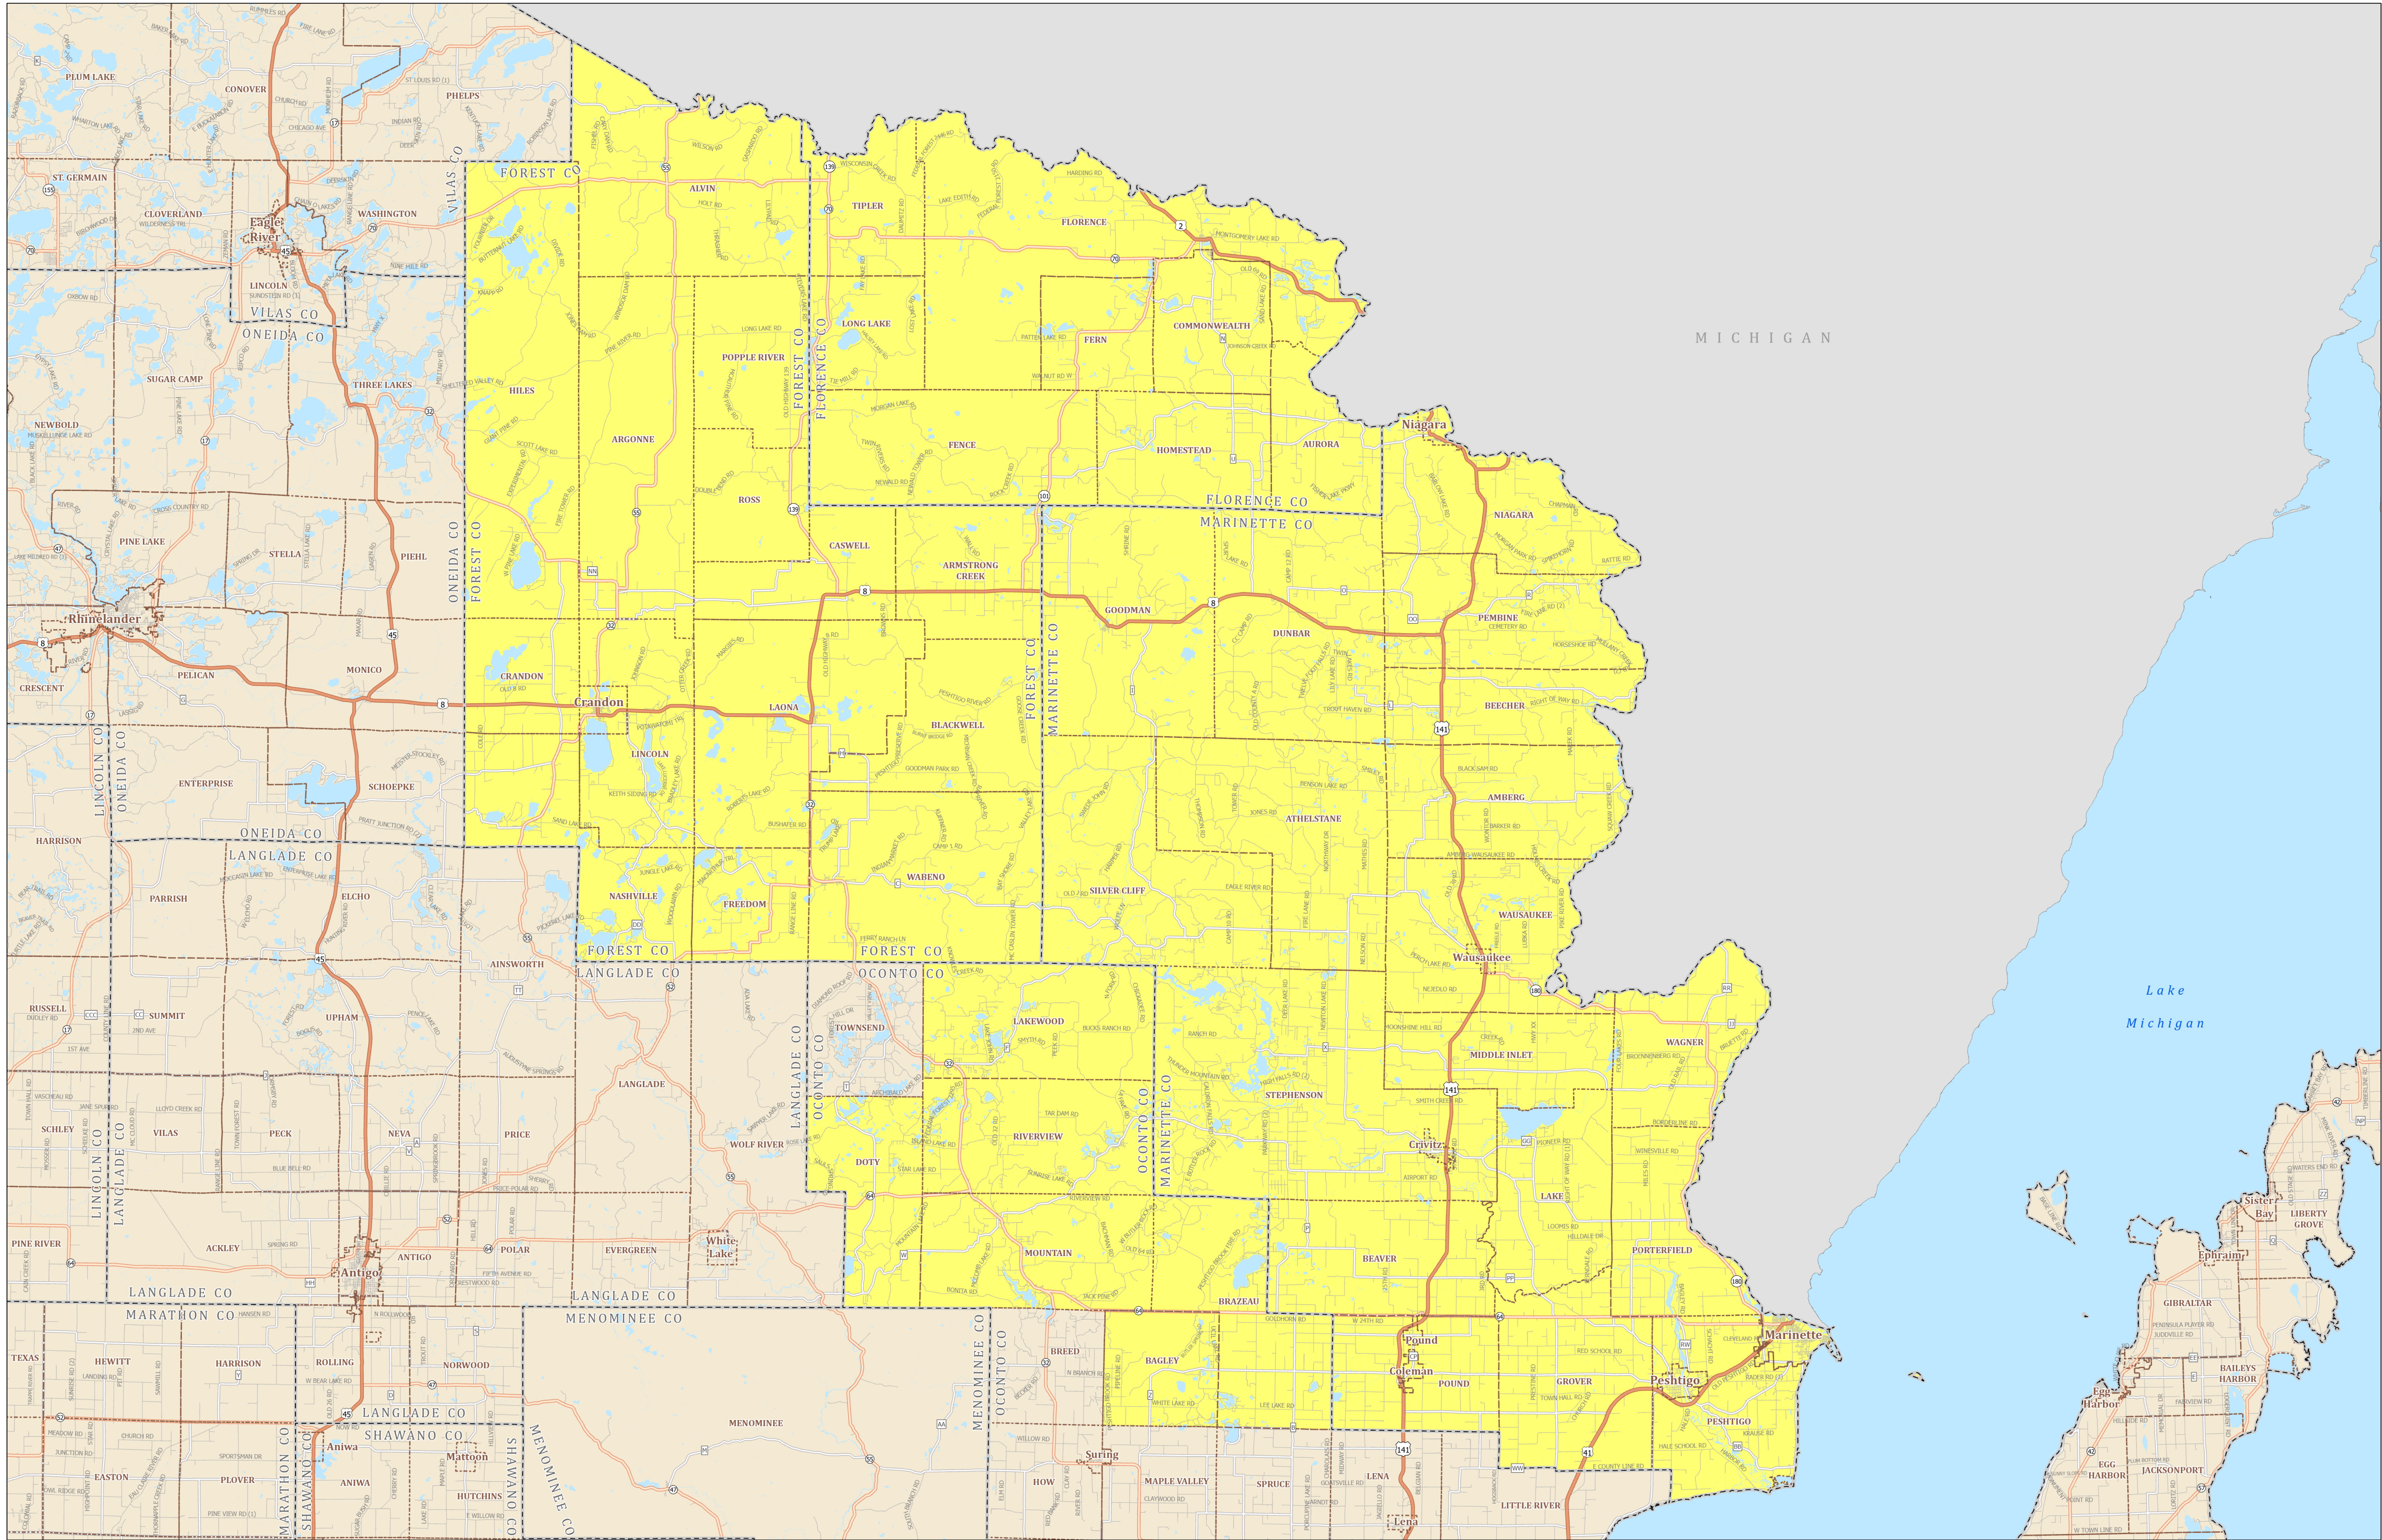

Assembly District 36

STATE OF WISCONSIN

Projection:
NAD 1983 Wisconsin TM

Cartography:
LTSB GIS Team, 2024

- Federal Highway
- State Highway
- County Road
- Local Road
- Assembly District 36
- County Boundary
- Cities, Towns, Villages
- Lakes, Rivers