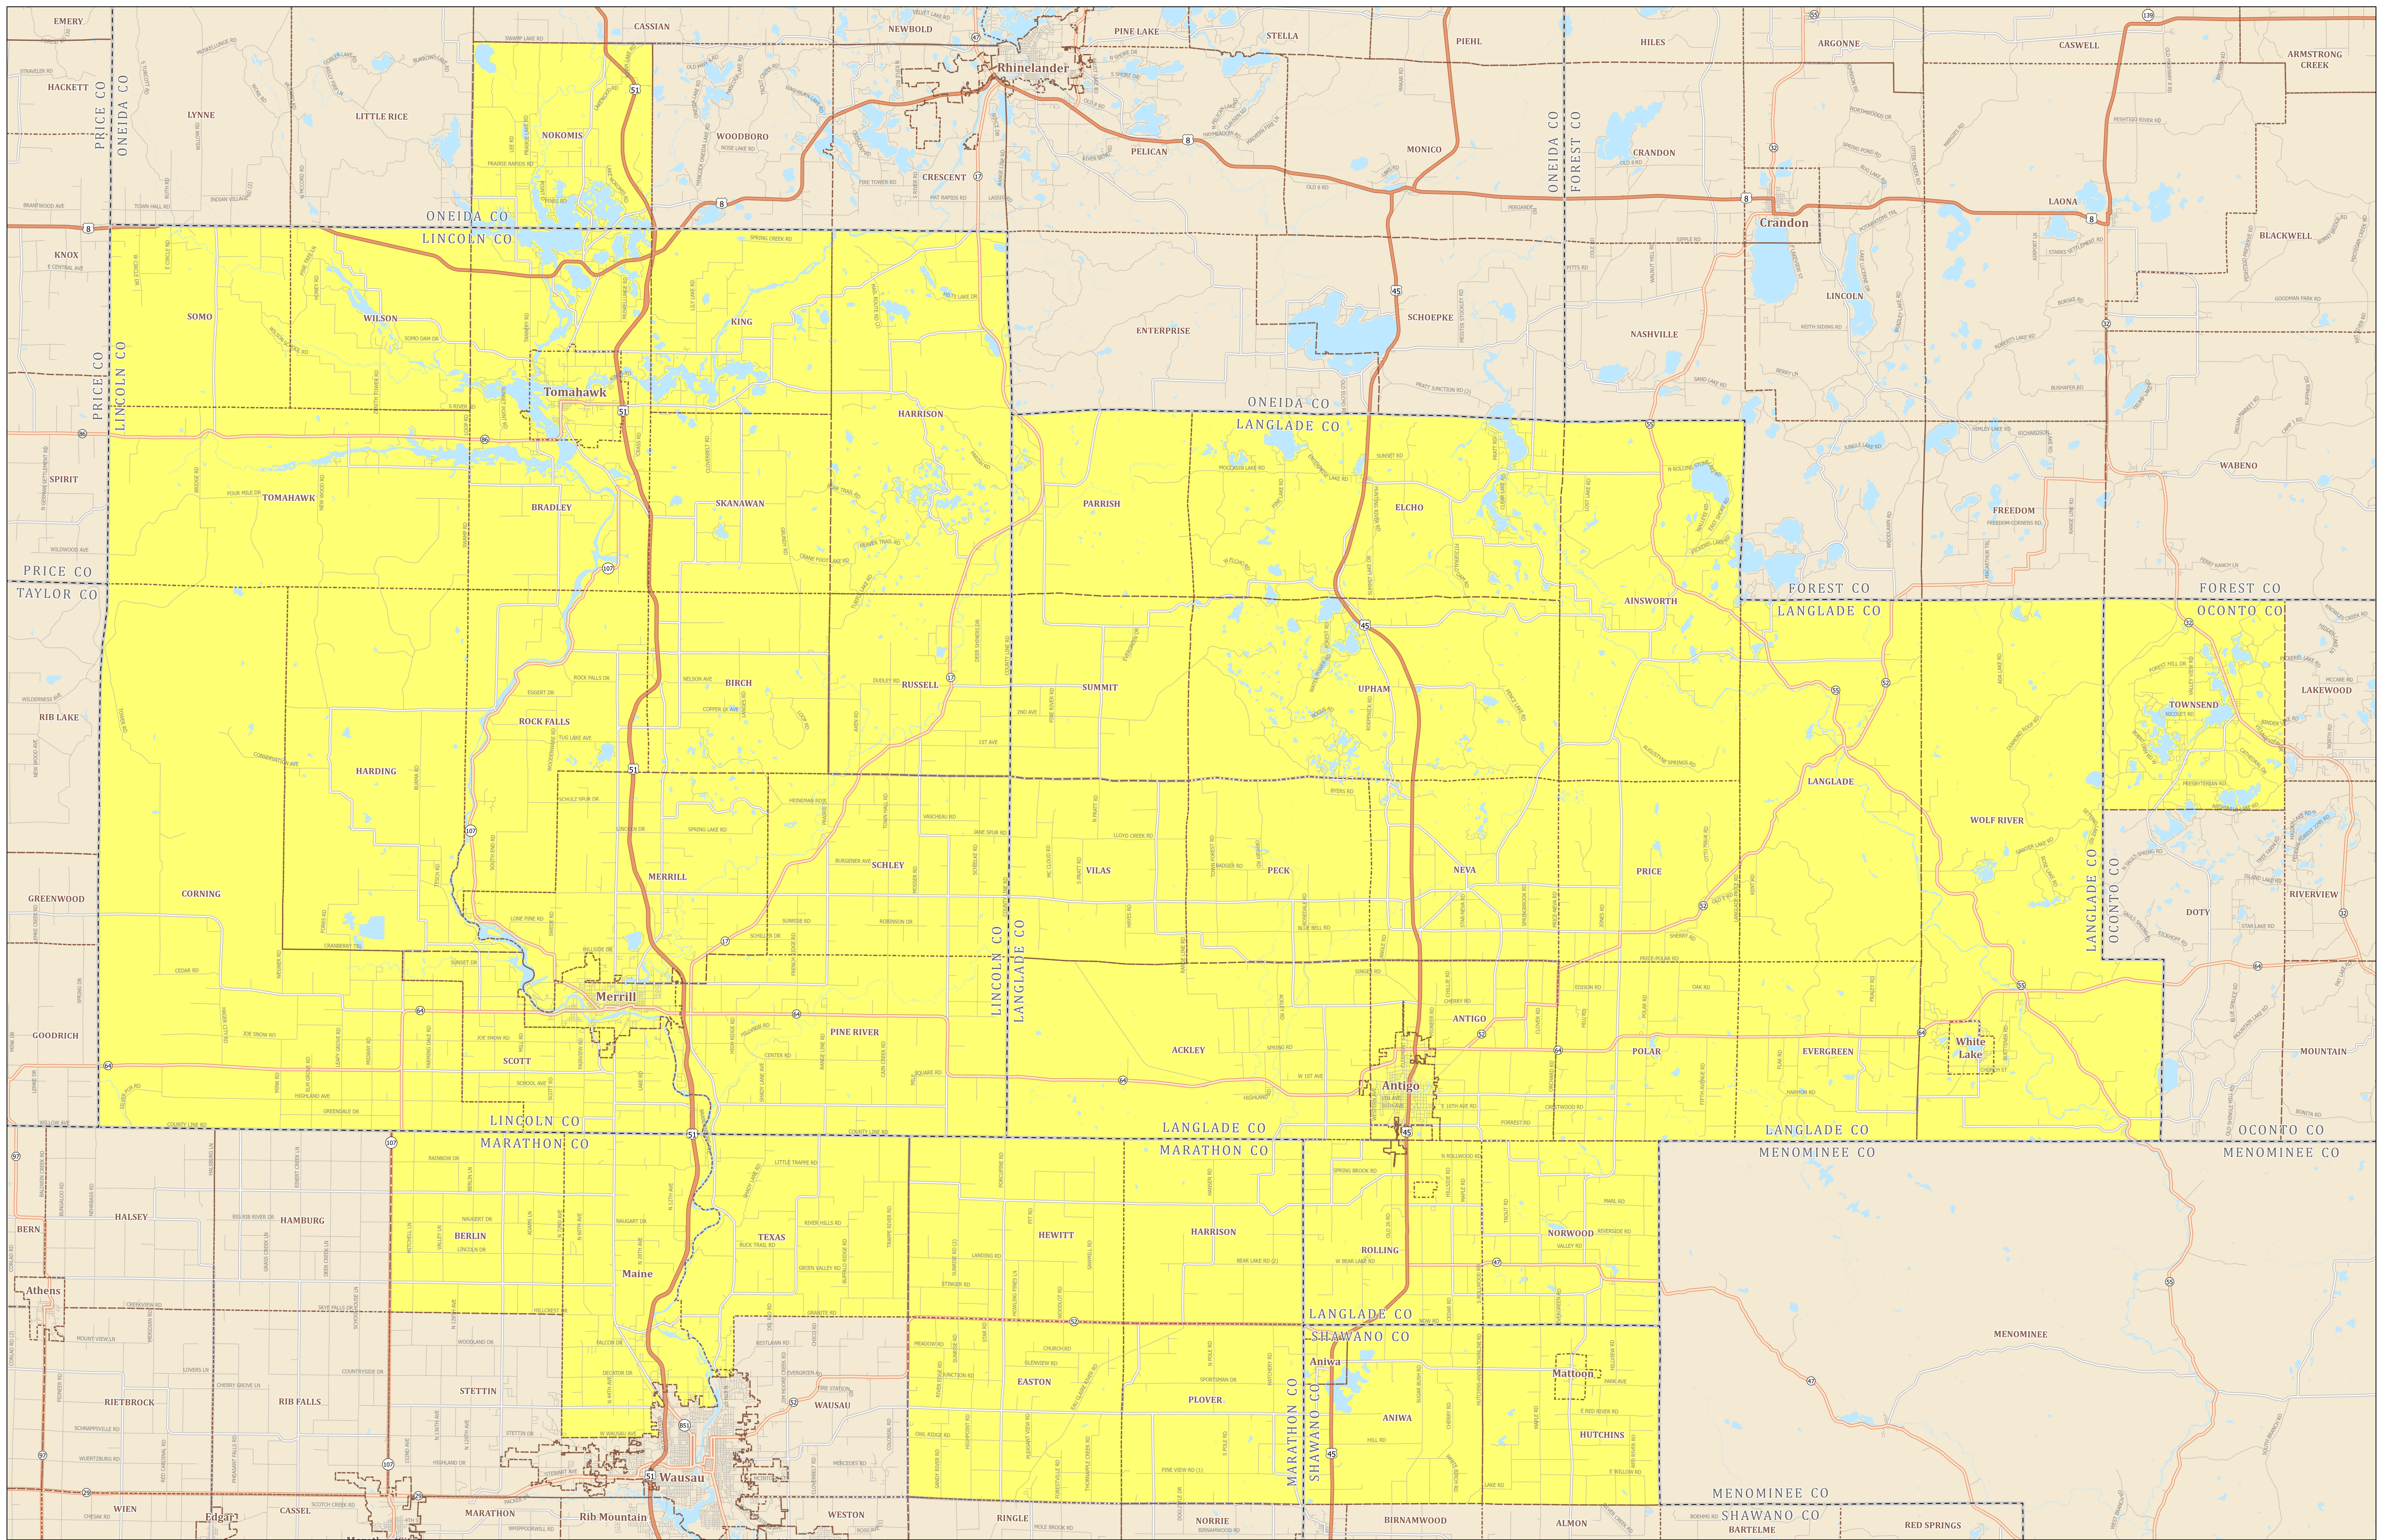

Assembly District 35

STATE OF WISCONSIN

Projection:
NAD 1983 Wisconsin TM

Cartography:
LTSB GIS Team, 2024

- Federal Highway
- State Highway
- County Road
- Local Road
- Assembly District 35
- County Boundary
- Cities, Towns, Villages
- Lakes, Rivers