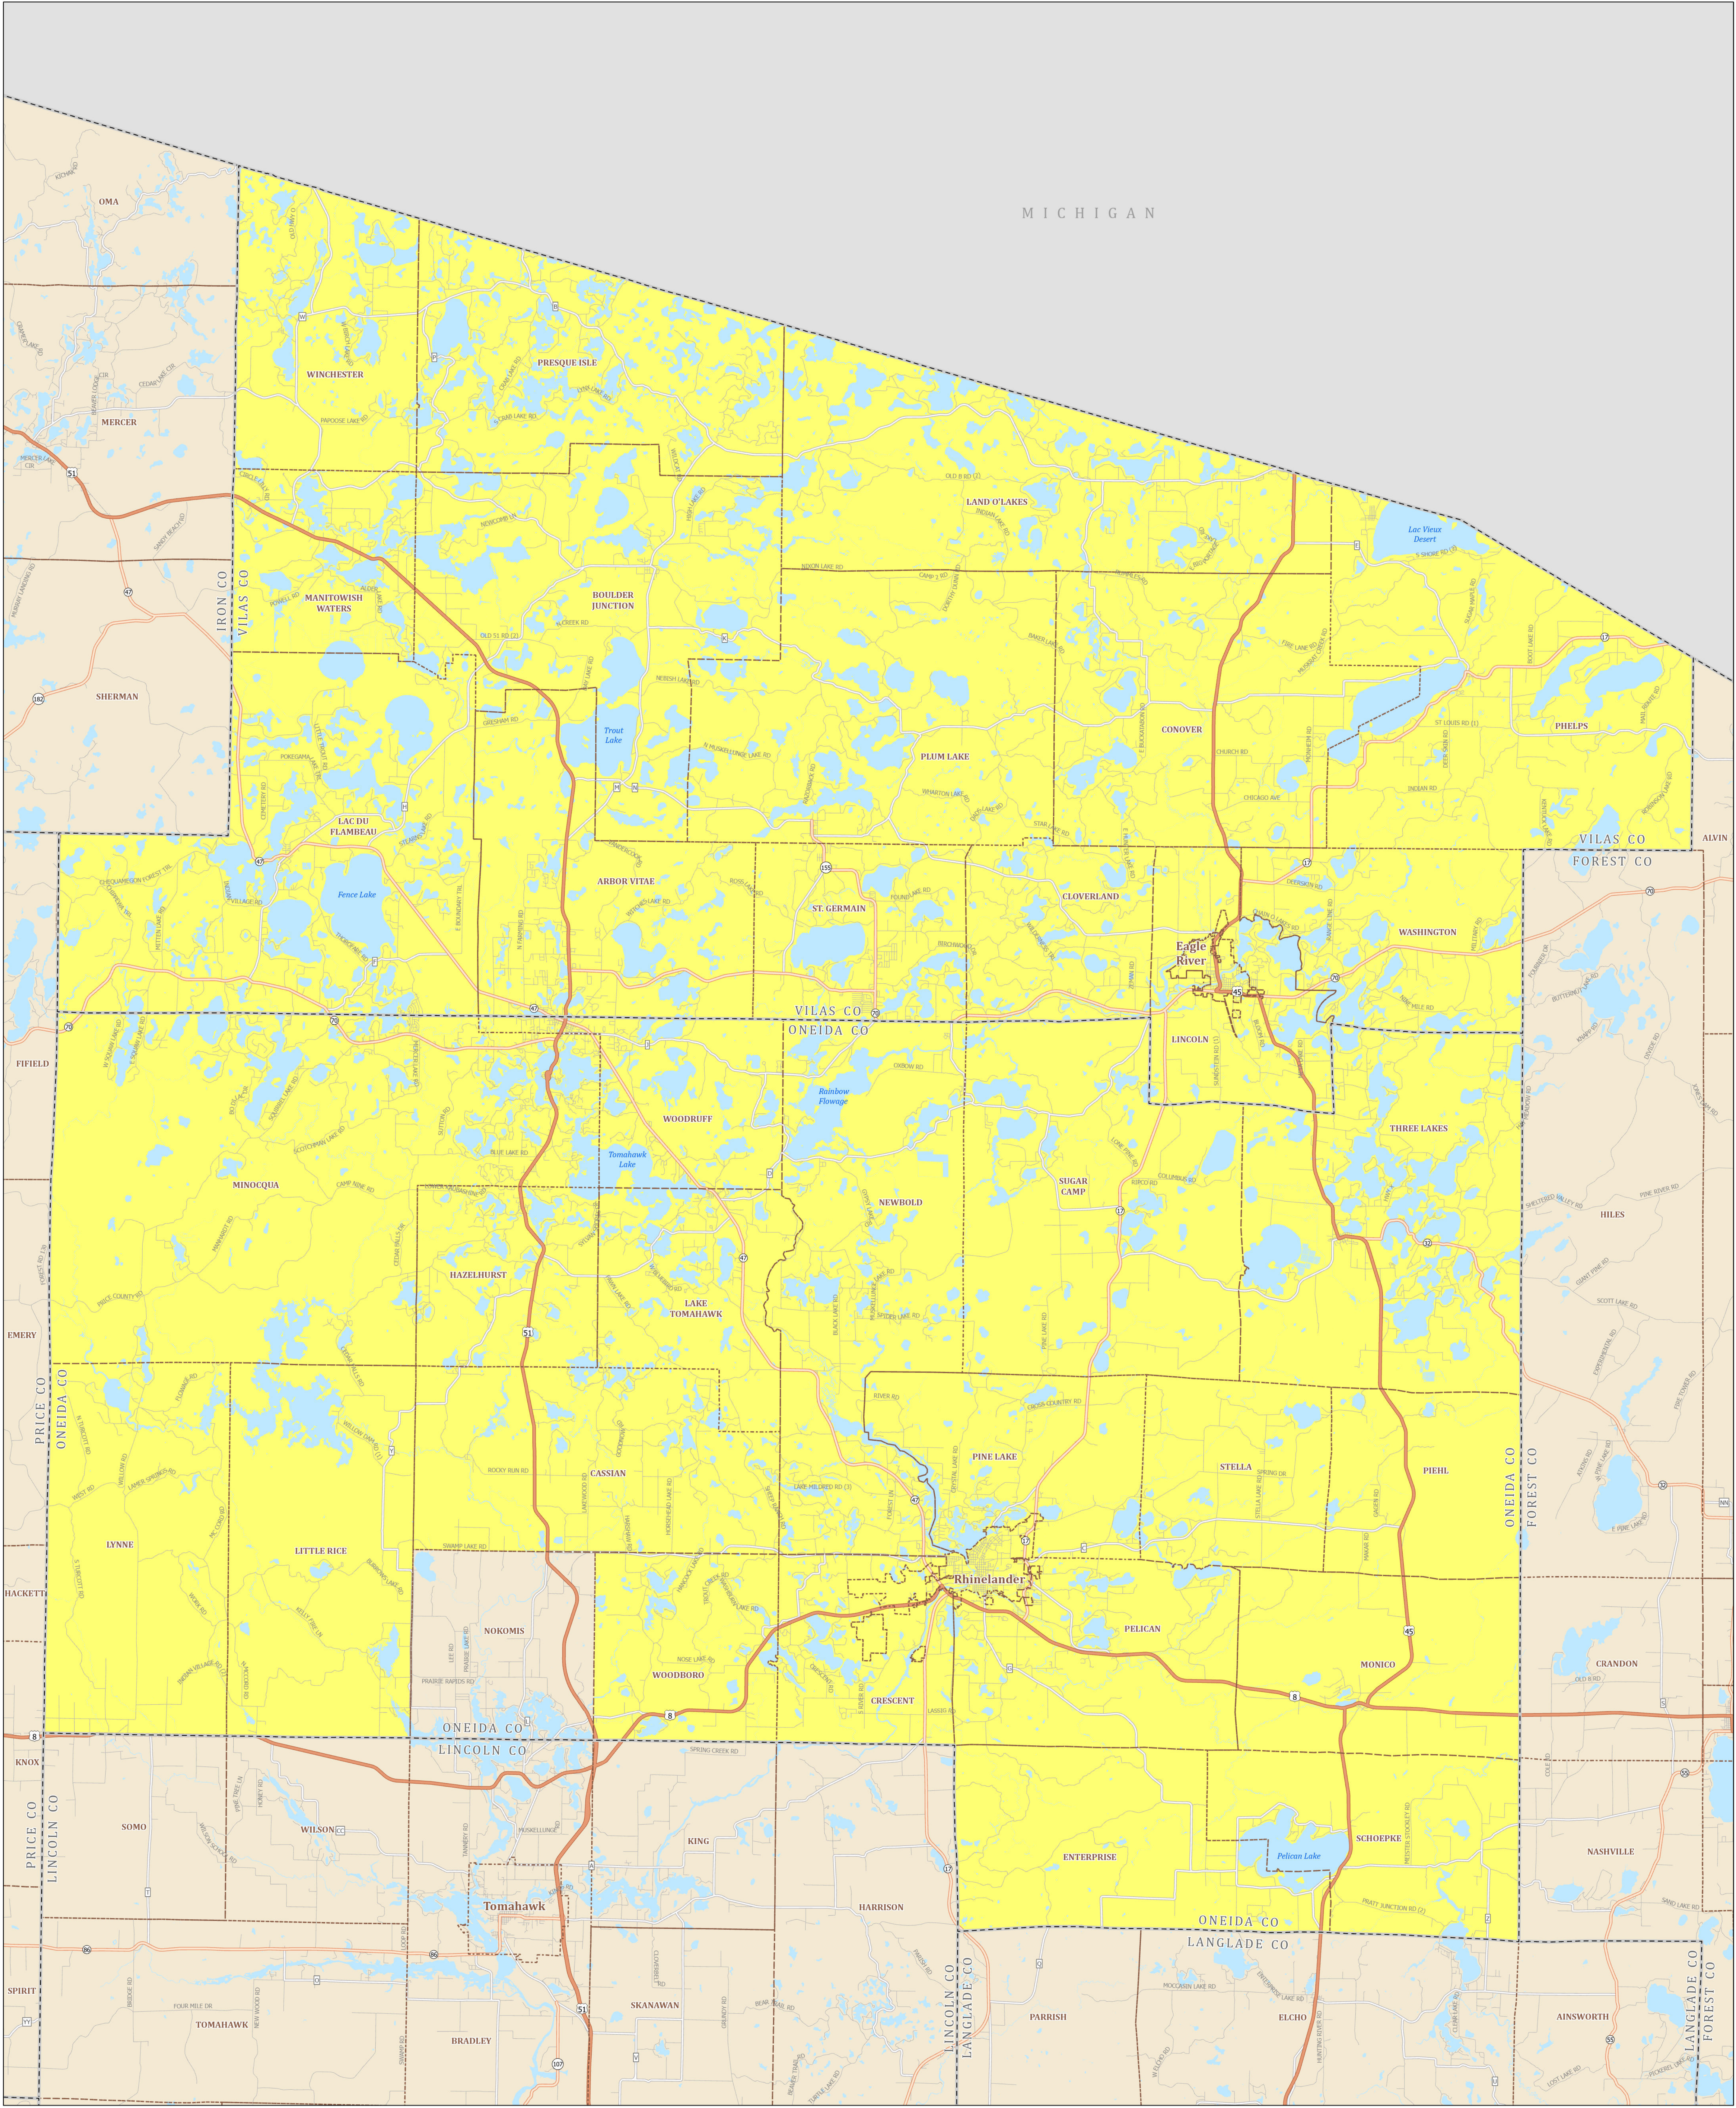

Assembly District 34

STATE OF WISCONSIN

Projection:
NAD 1983 Wisconsin TM

Cartography:
LTSB GIS Team, 2024

- Federal Highway
- State Highway
- County Road
- Local Road
- Assembly District 34
- County Boundary
- Cities, Towns, Villages
- Lakes, Rivers