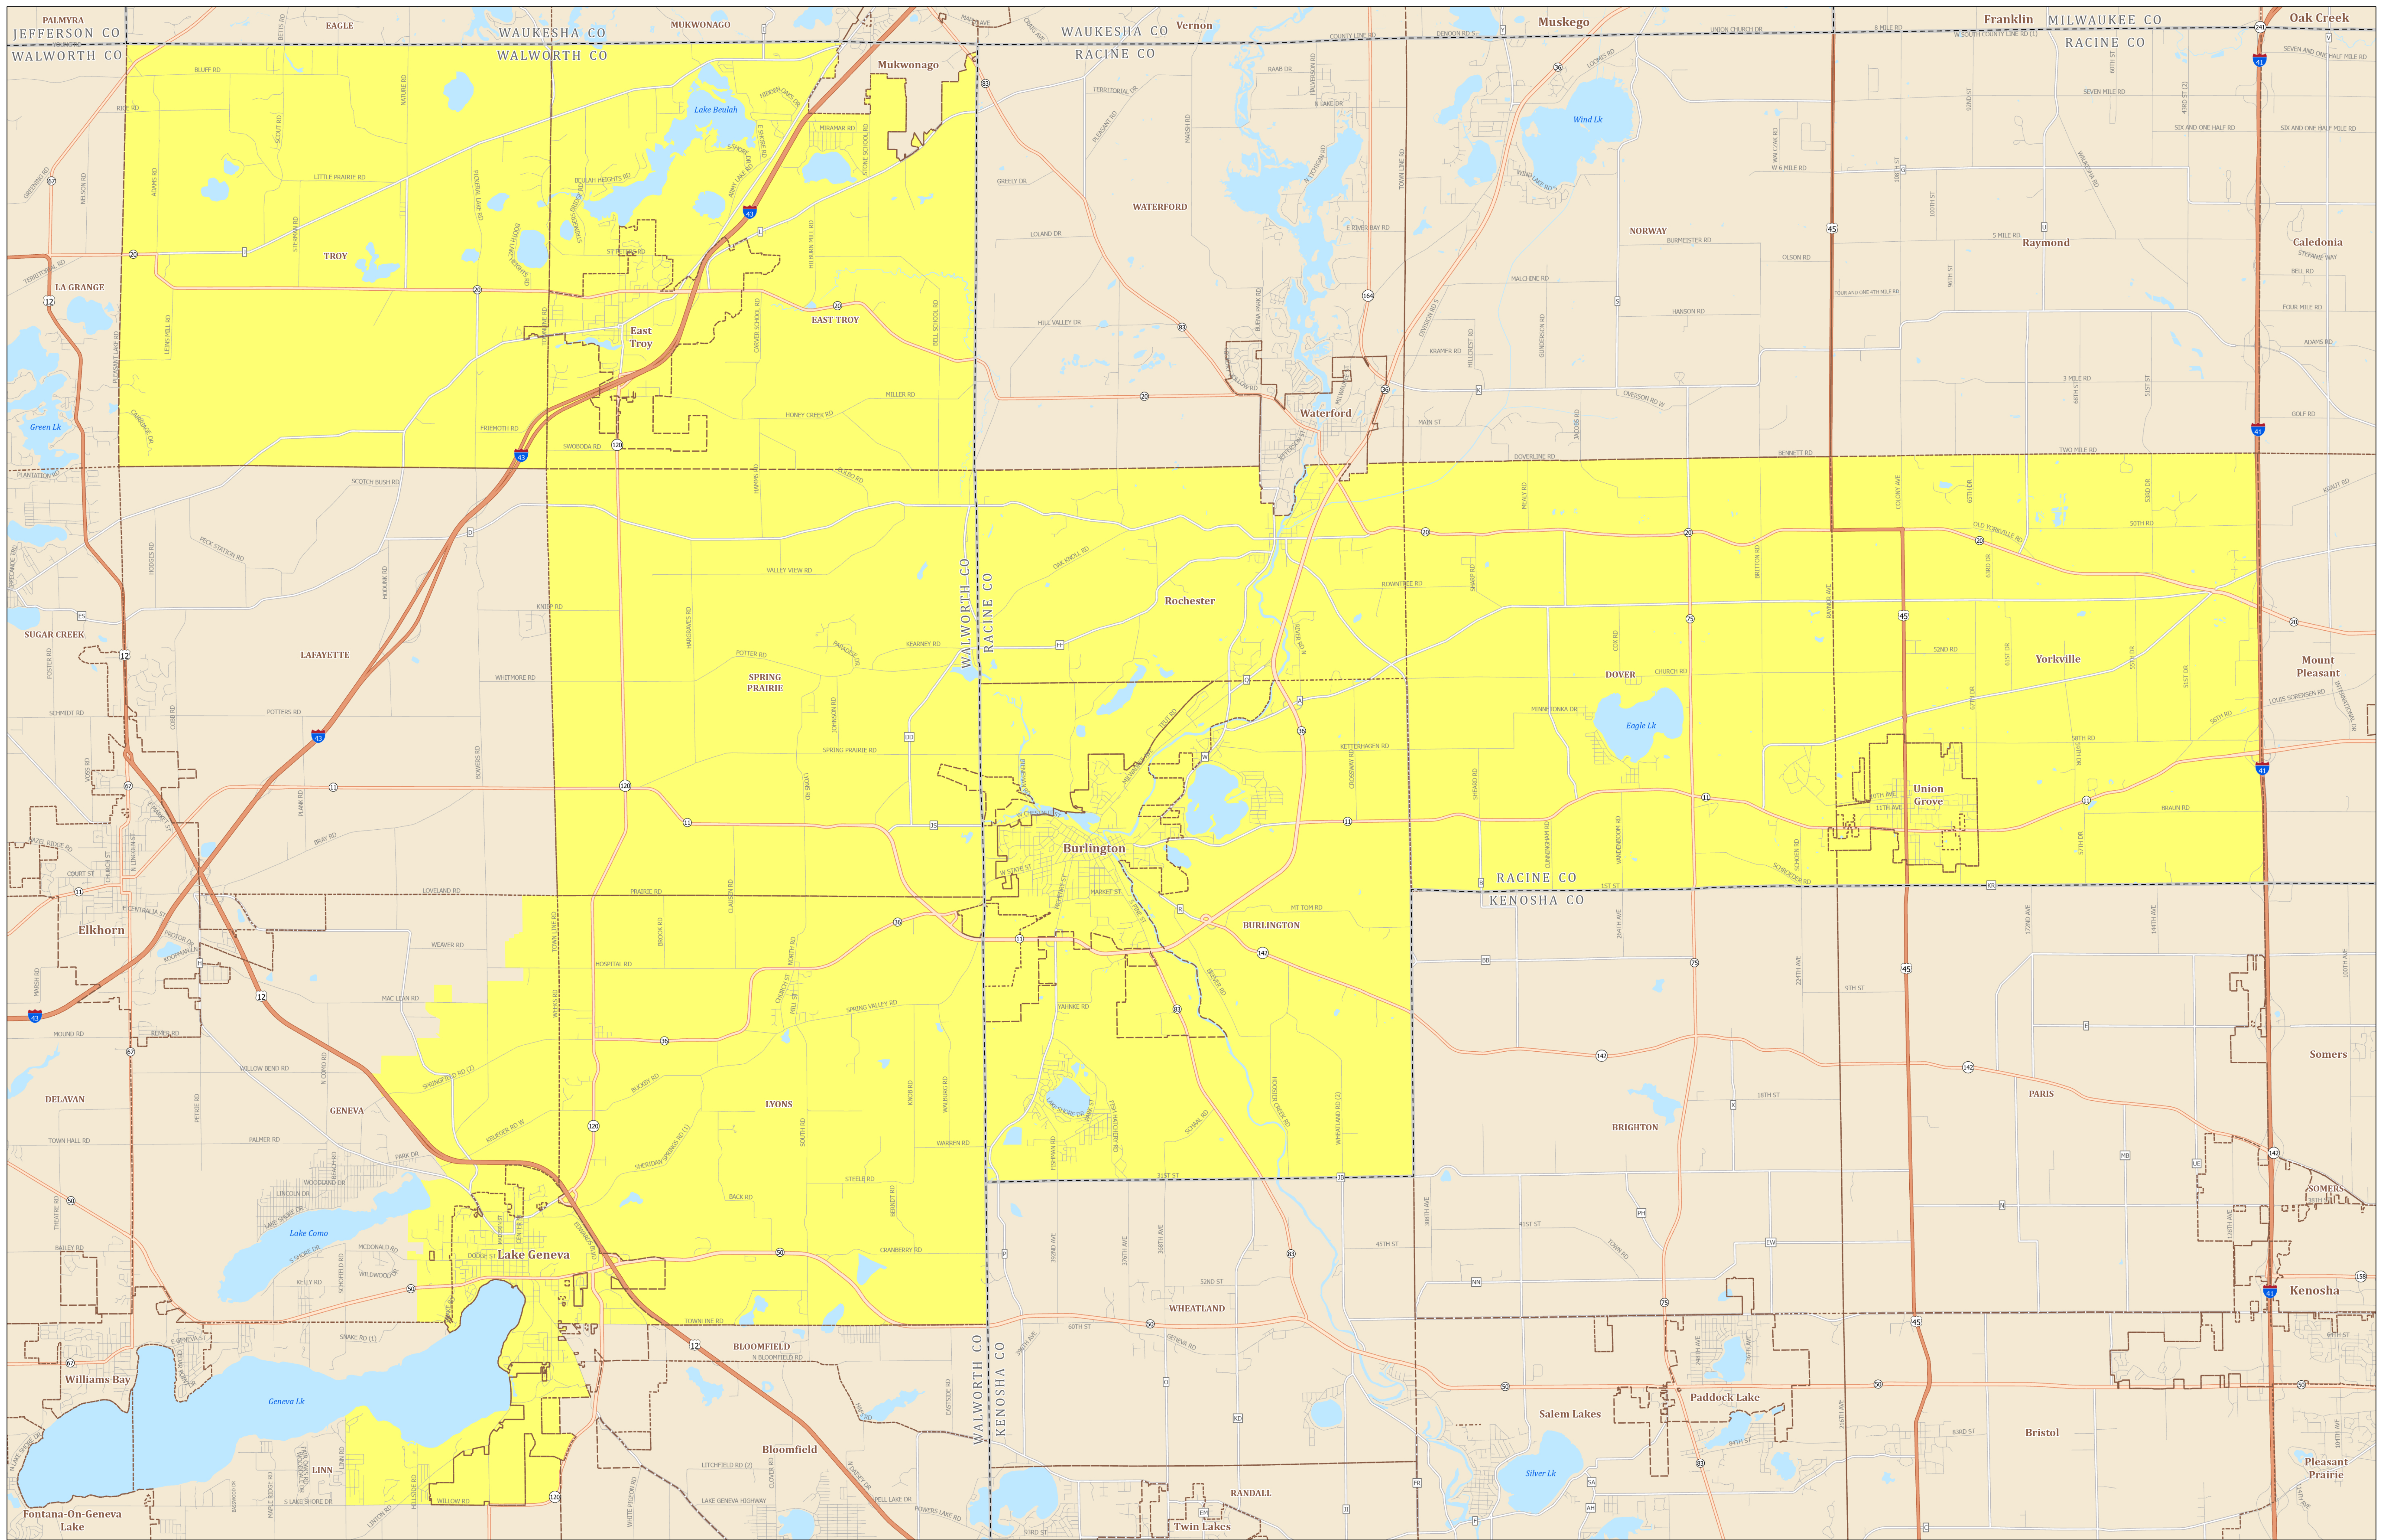

Assembly District 33

STATE OF WISCONSIN

- Federal Highway
- State Highway
- County Road
- Local Road
- Assembly District 33
- County Boundary
- Cities, Towns, Villages
- Lakes, Rivers