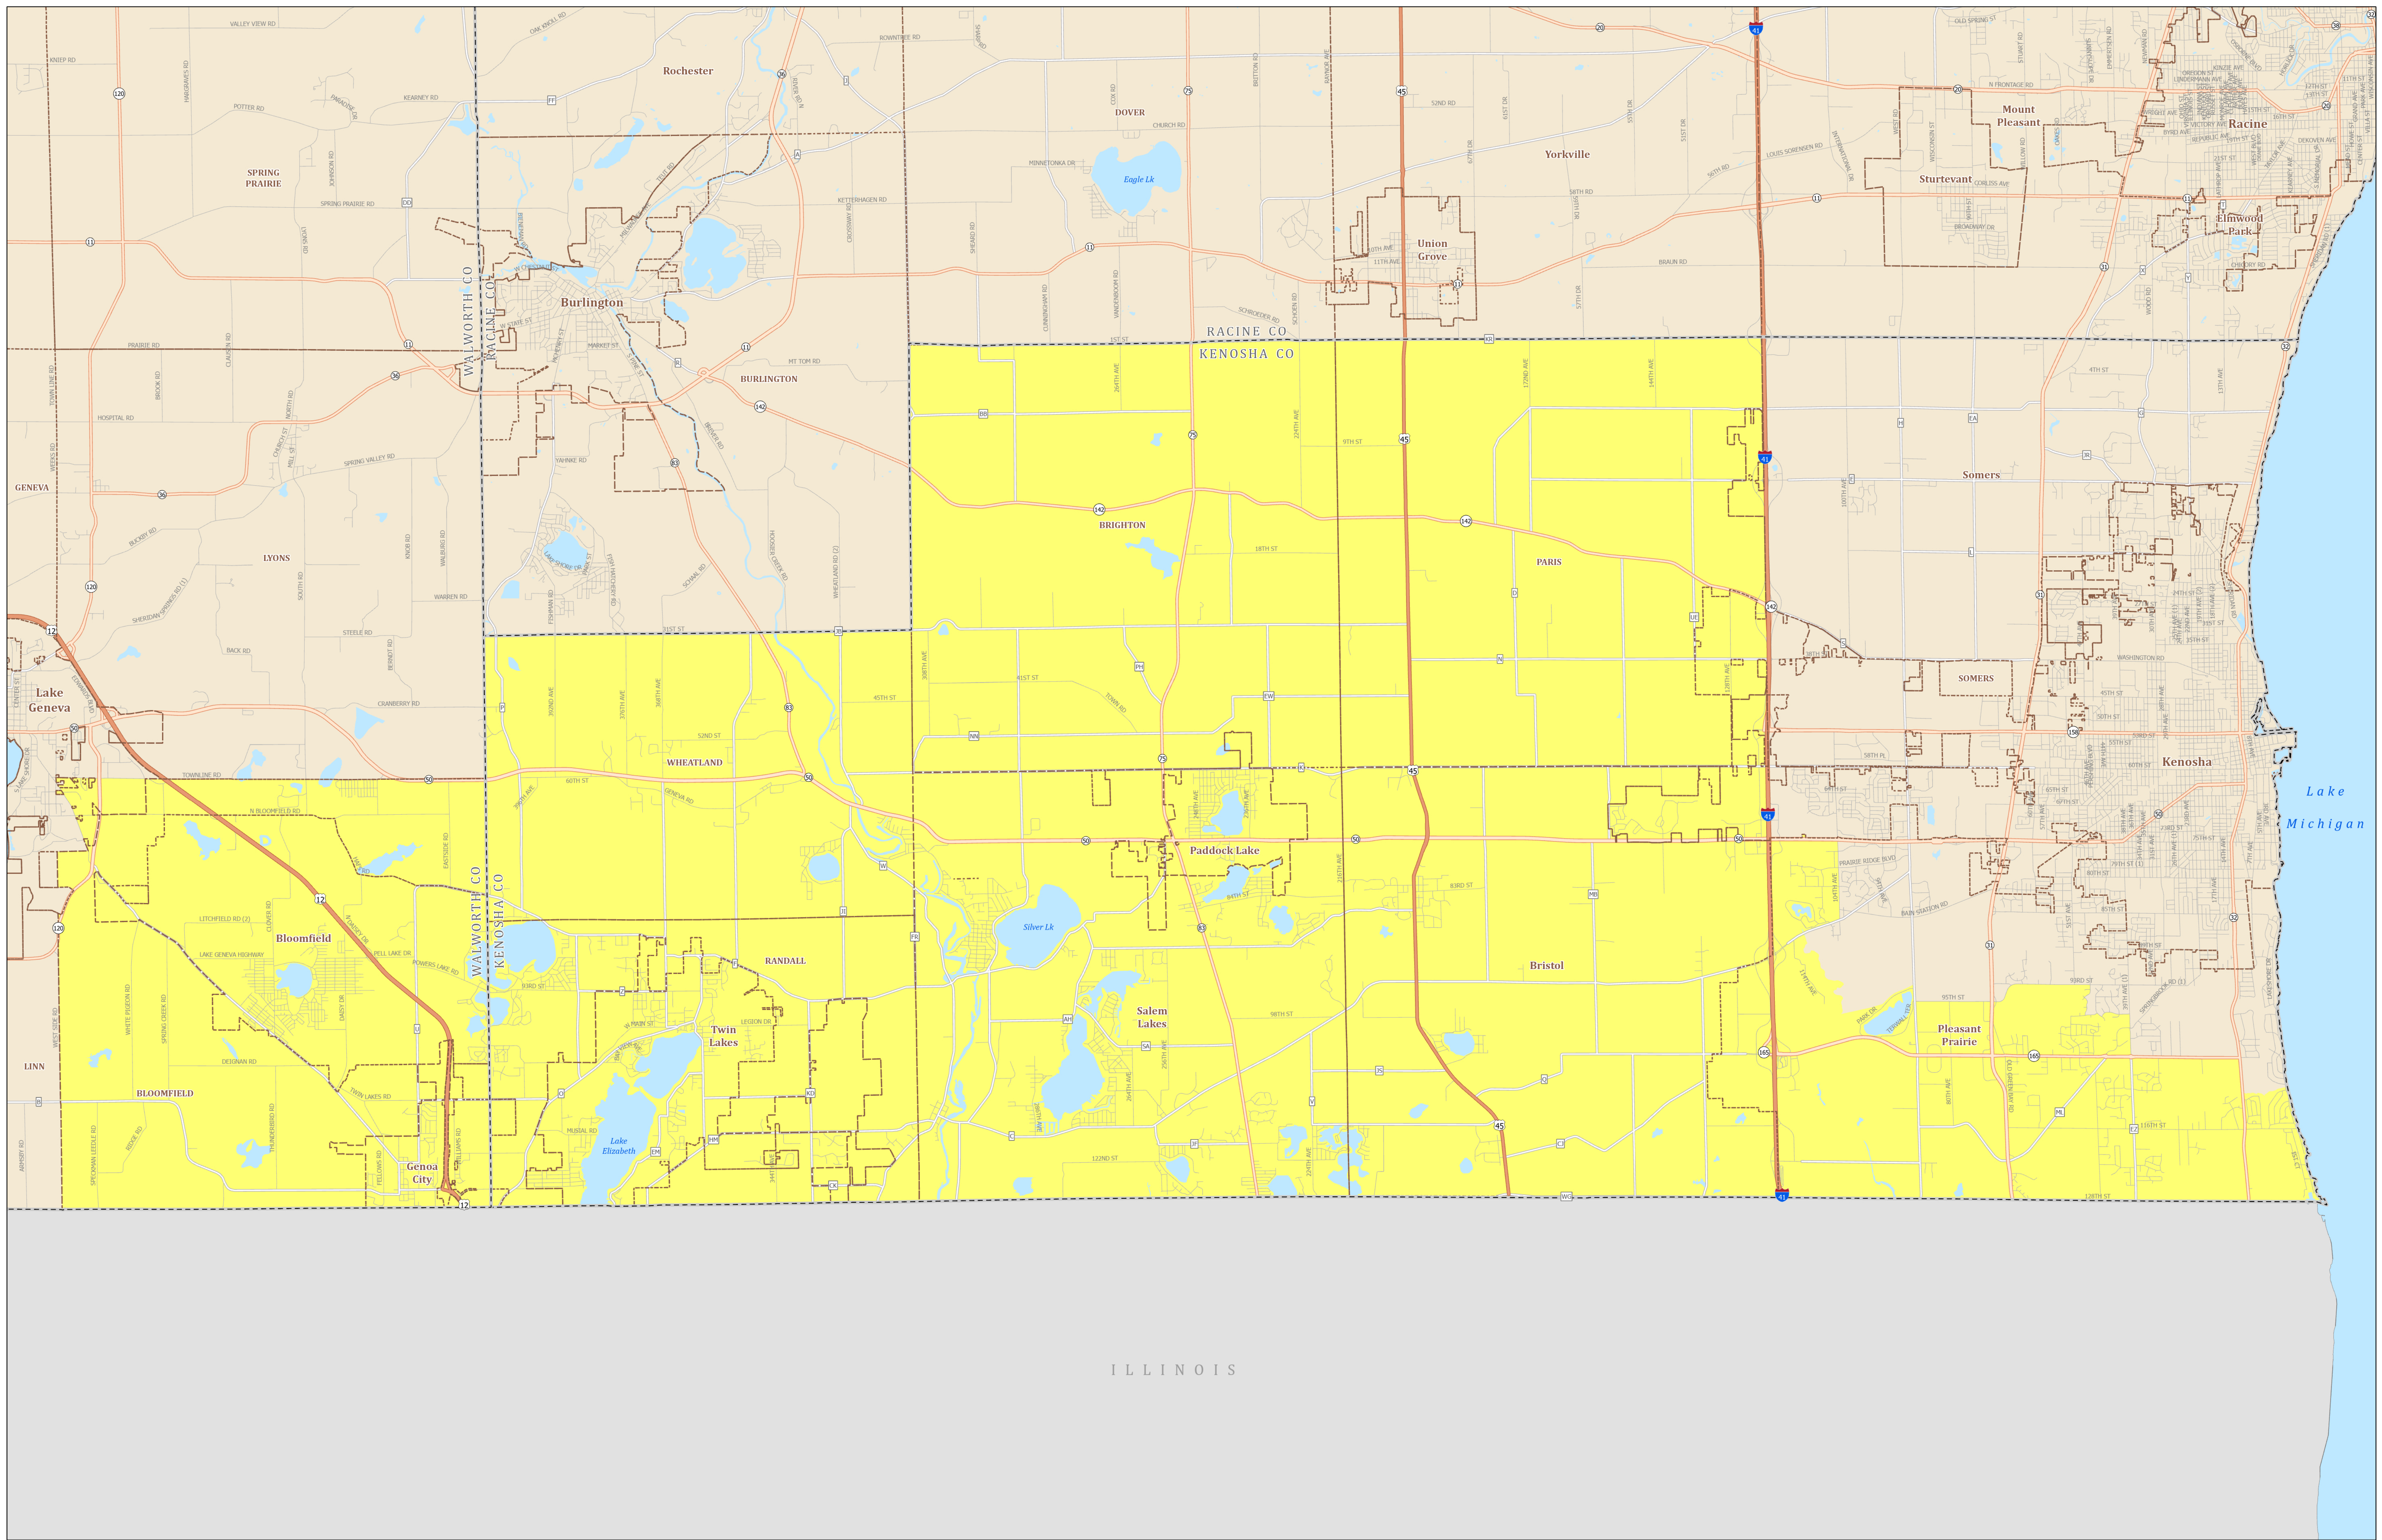

Assembly District 32

STATE OF WISCONSIN

Projection:
NAD 1983 Wisconsin TM

Cartography:
LTSB GIS Team, 2024

- Federal Highway
- State Highway
- County Road
- Local Road
- Assembly District 32
- County Boundary
- Cities, Towns, Villages
- Lakes, Rivers