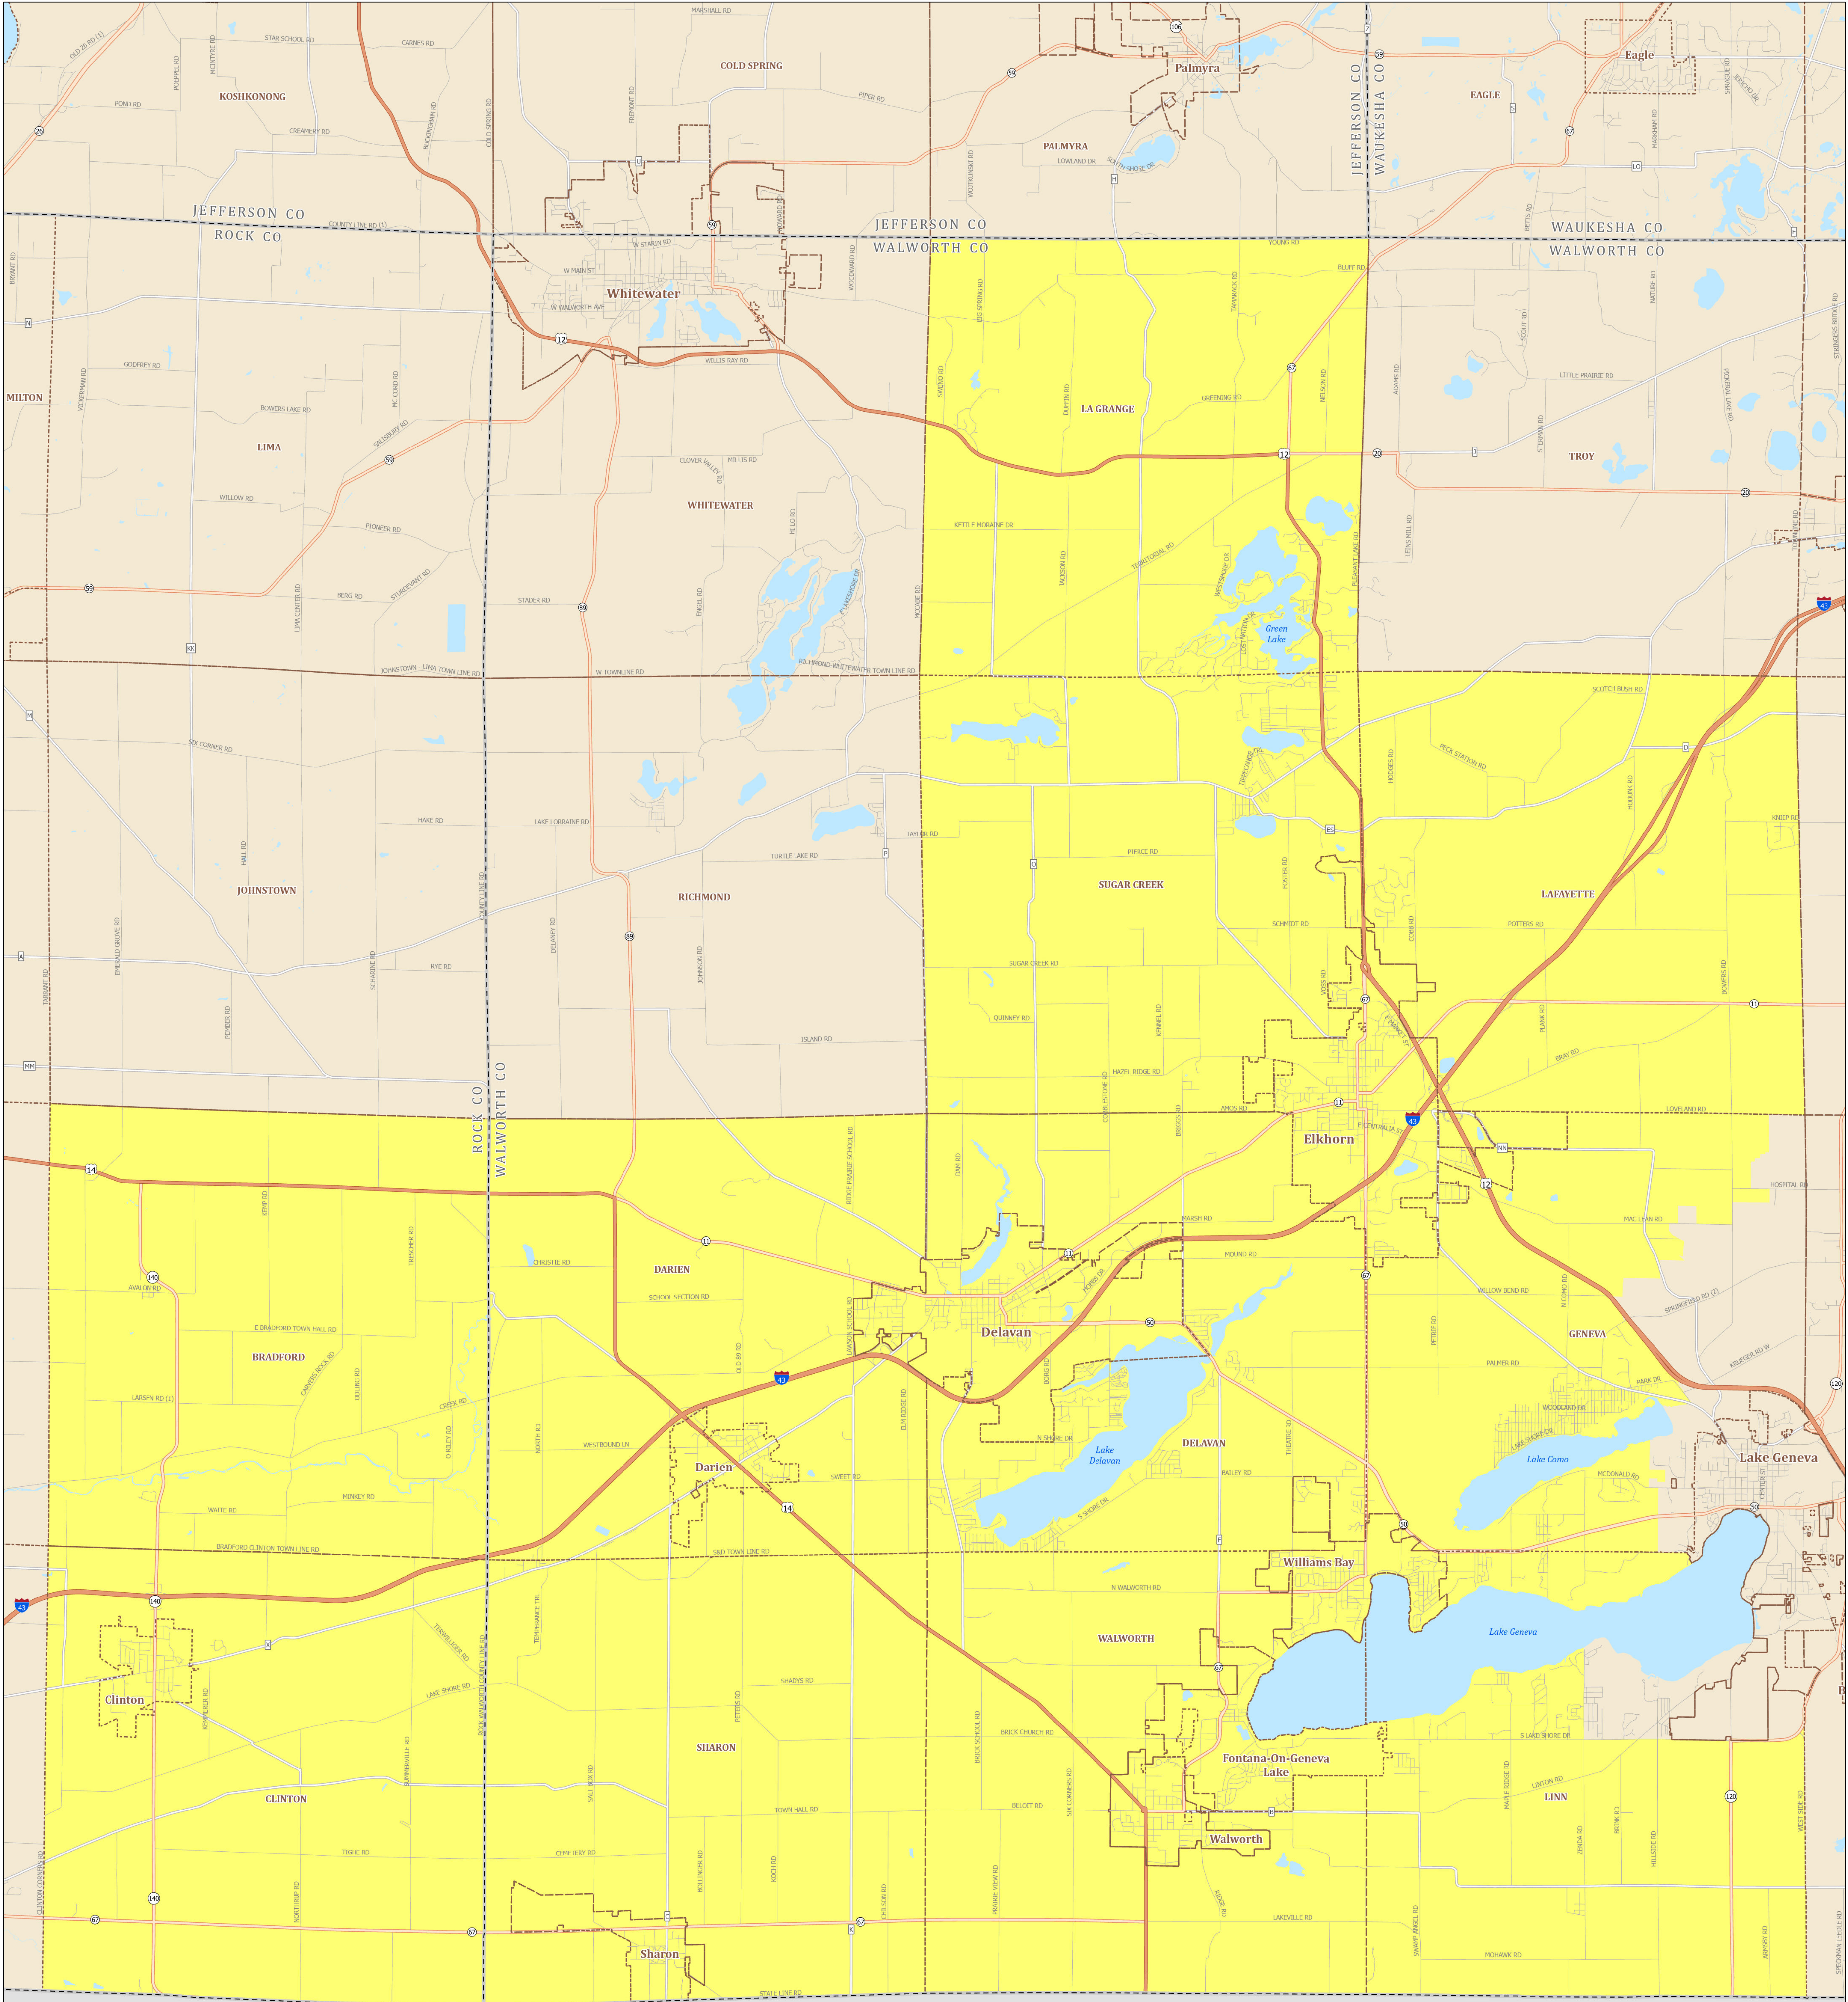

Assembly District 31

STATE OF WISCONSIN

ILLINOIS

Source: Legislative districts as enacted by 2023 Wisconsin Act 94 on February 19, 2024. Legislative districts were created using 2020 Census TIGER block geography.

Projection: NAD 1983 Wisconsin TM

Cartography: LTSB GIS Team, 2024

- Federal Highway
- State Highway
- County Road
- Local Road
- Assembly District 31
- County Boundary
- Cities, Towns, Villages
- Lakes, Rivers