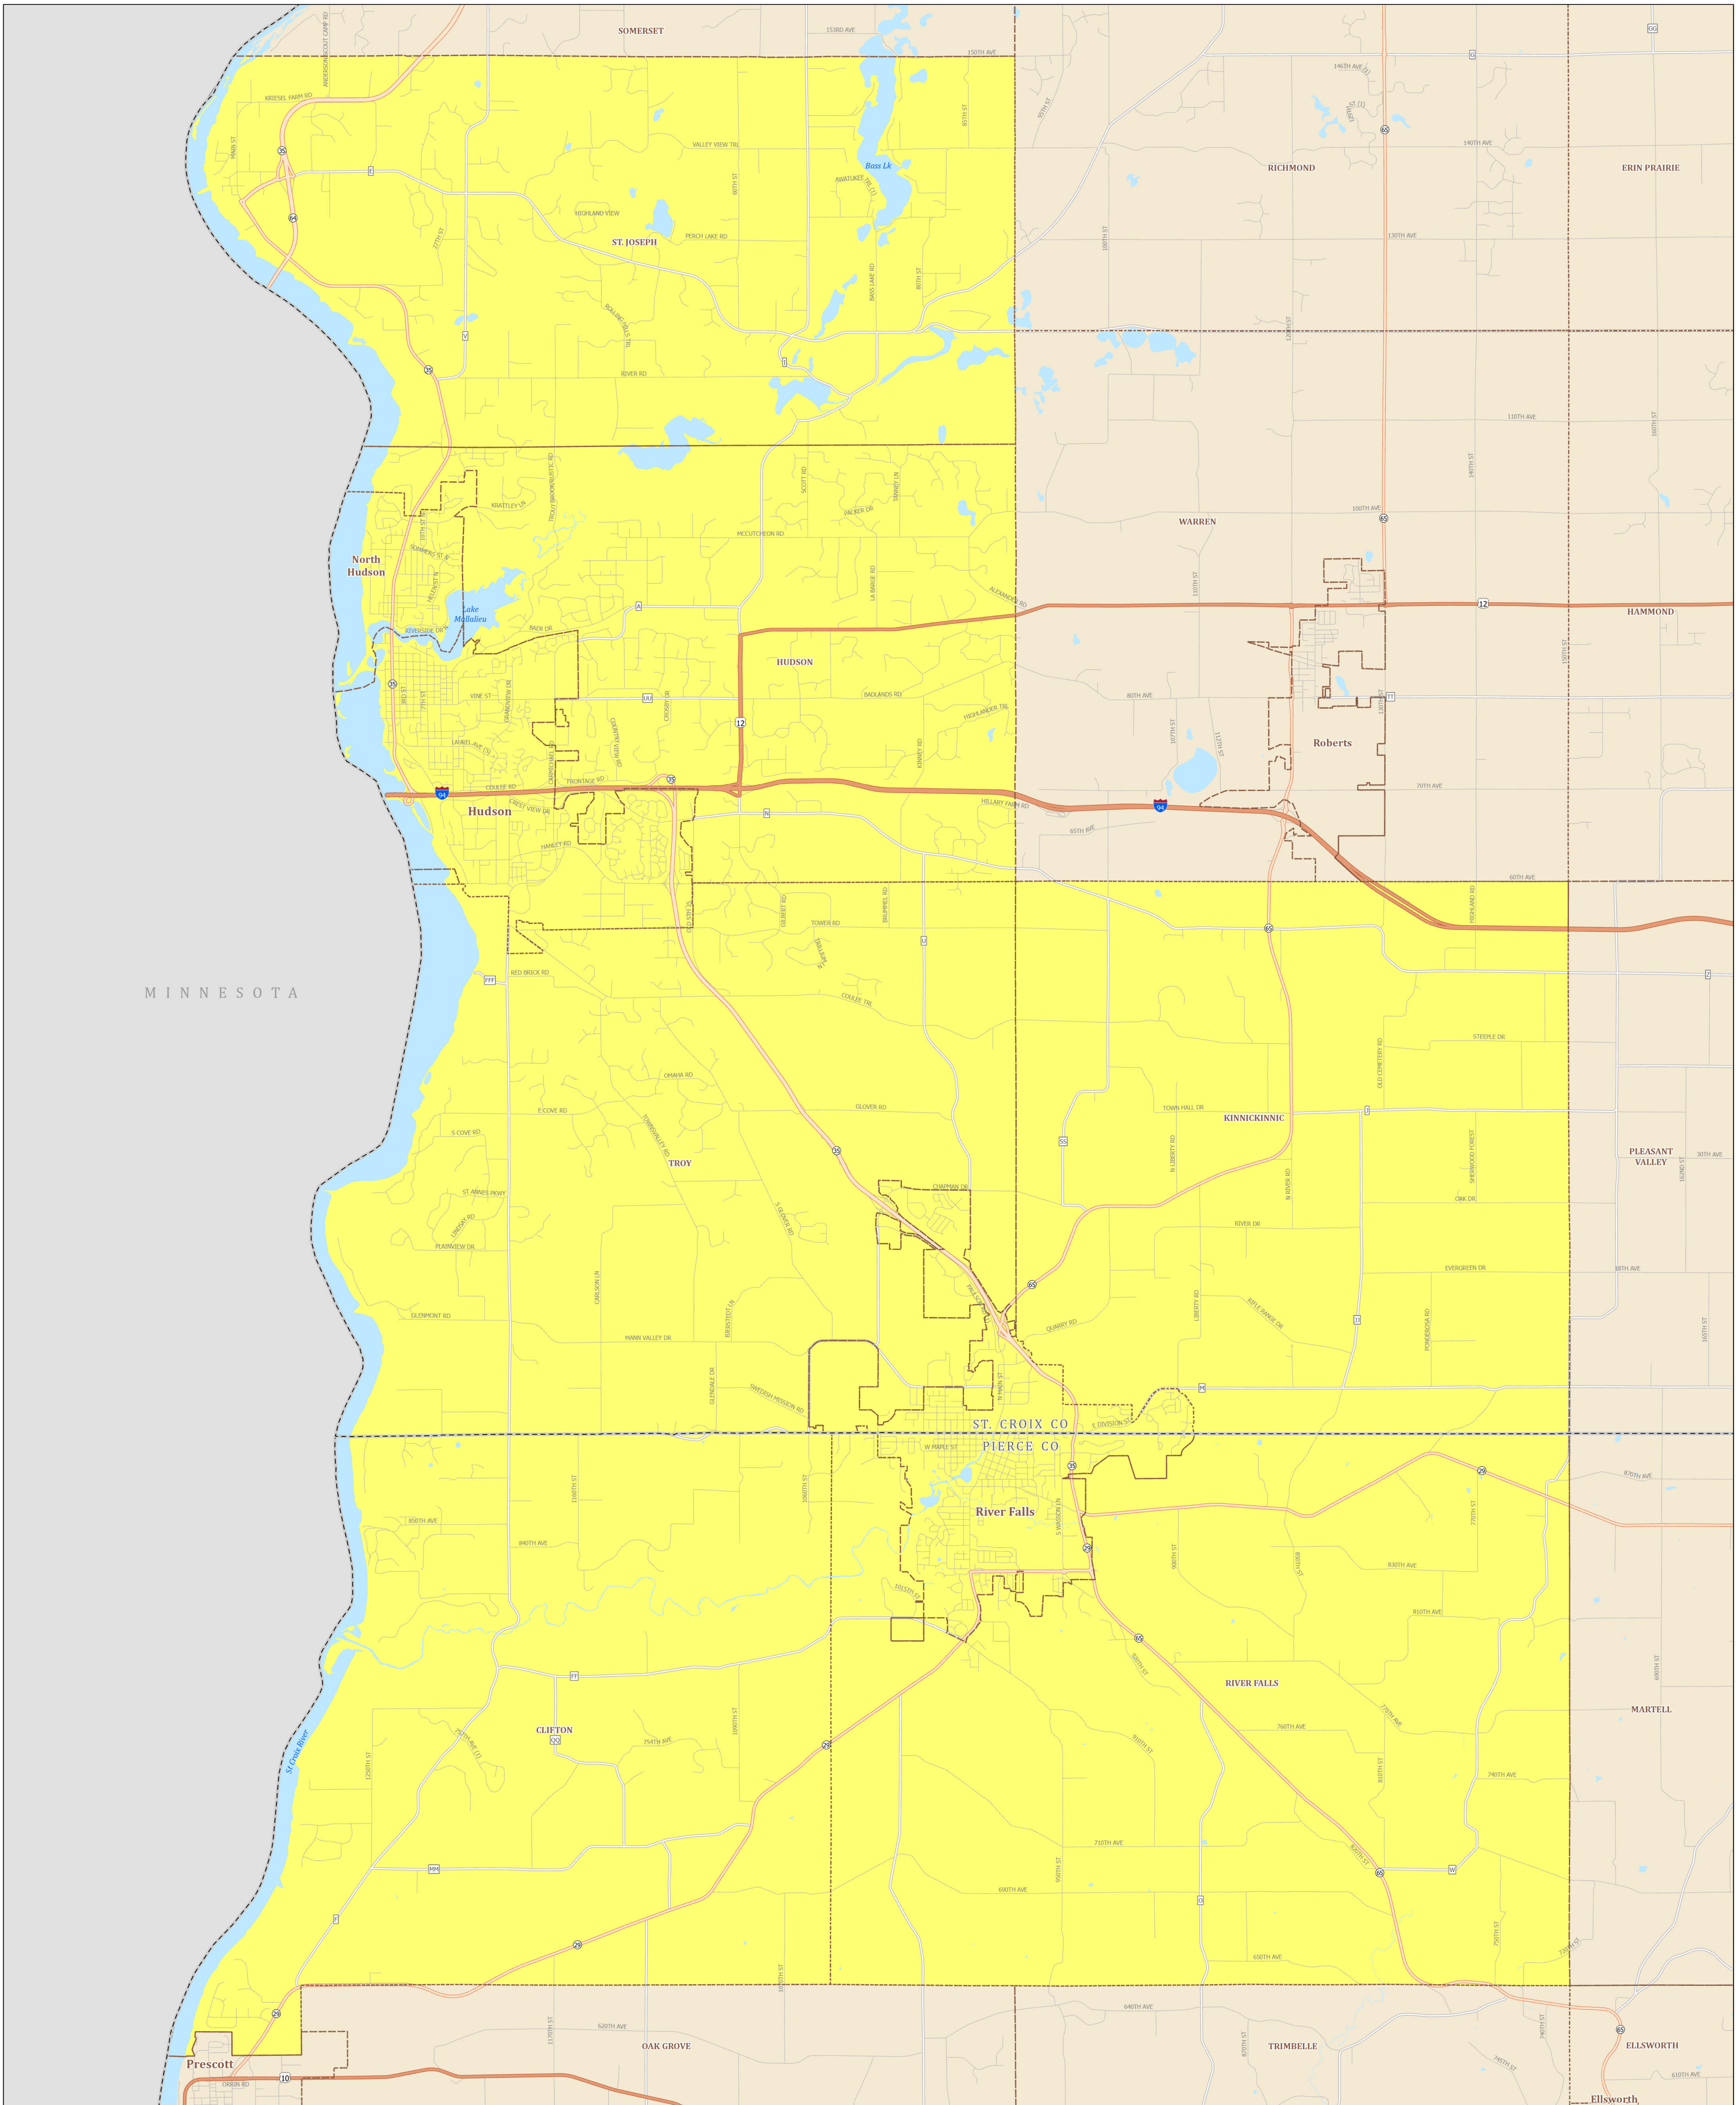

Assembly District 30

STATE OF WISCONSIN

MINNESOTA

Projection:
NAD 1983 Wisconsin TM

Cartography:
LTSB GIS Team, 2024

- Federal Highway
- State Highway
- County Road
- Local Road
- Assembly District 30
- County Boundary
- Cities, Towns, Villages
- Lakes, Rivers