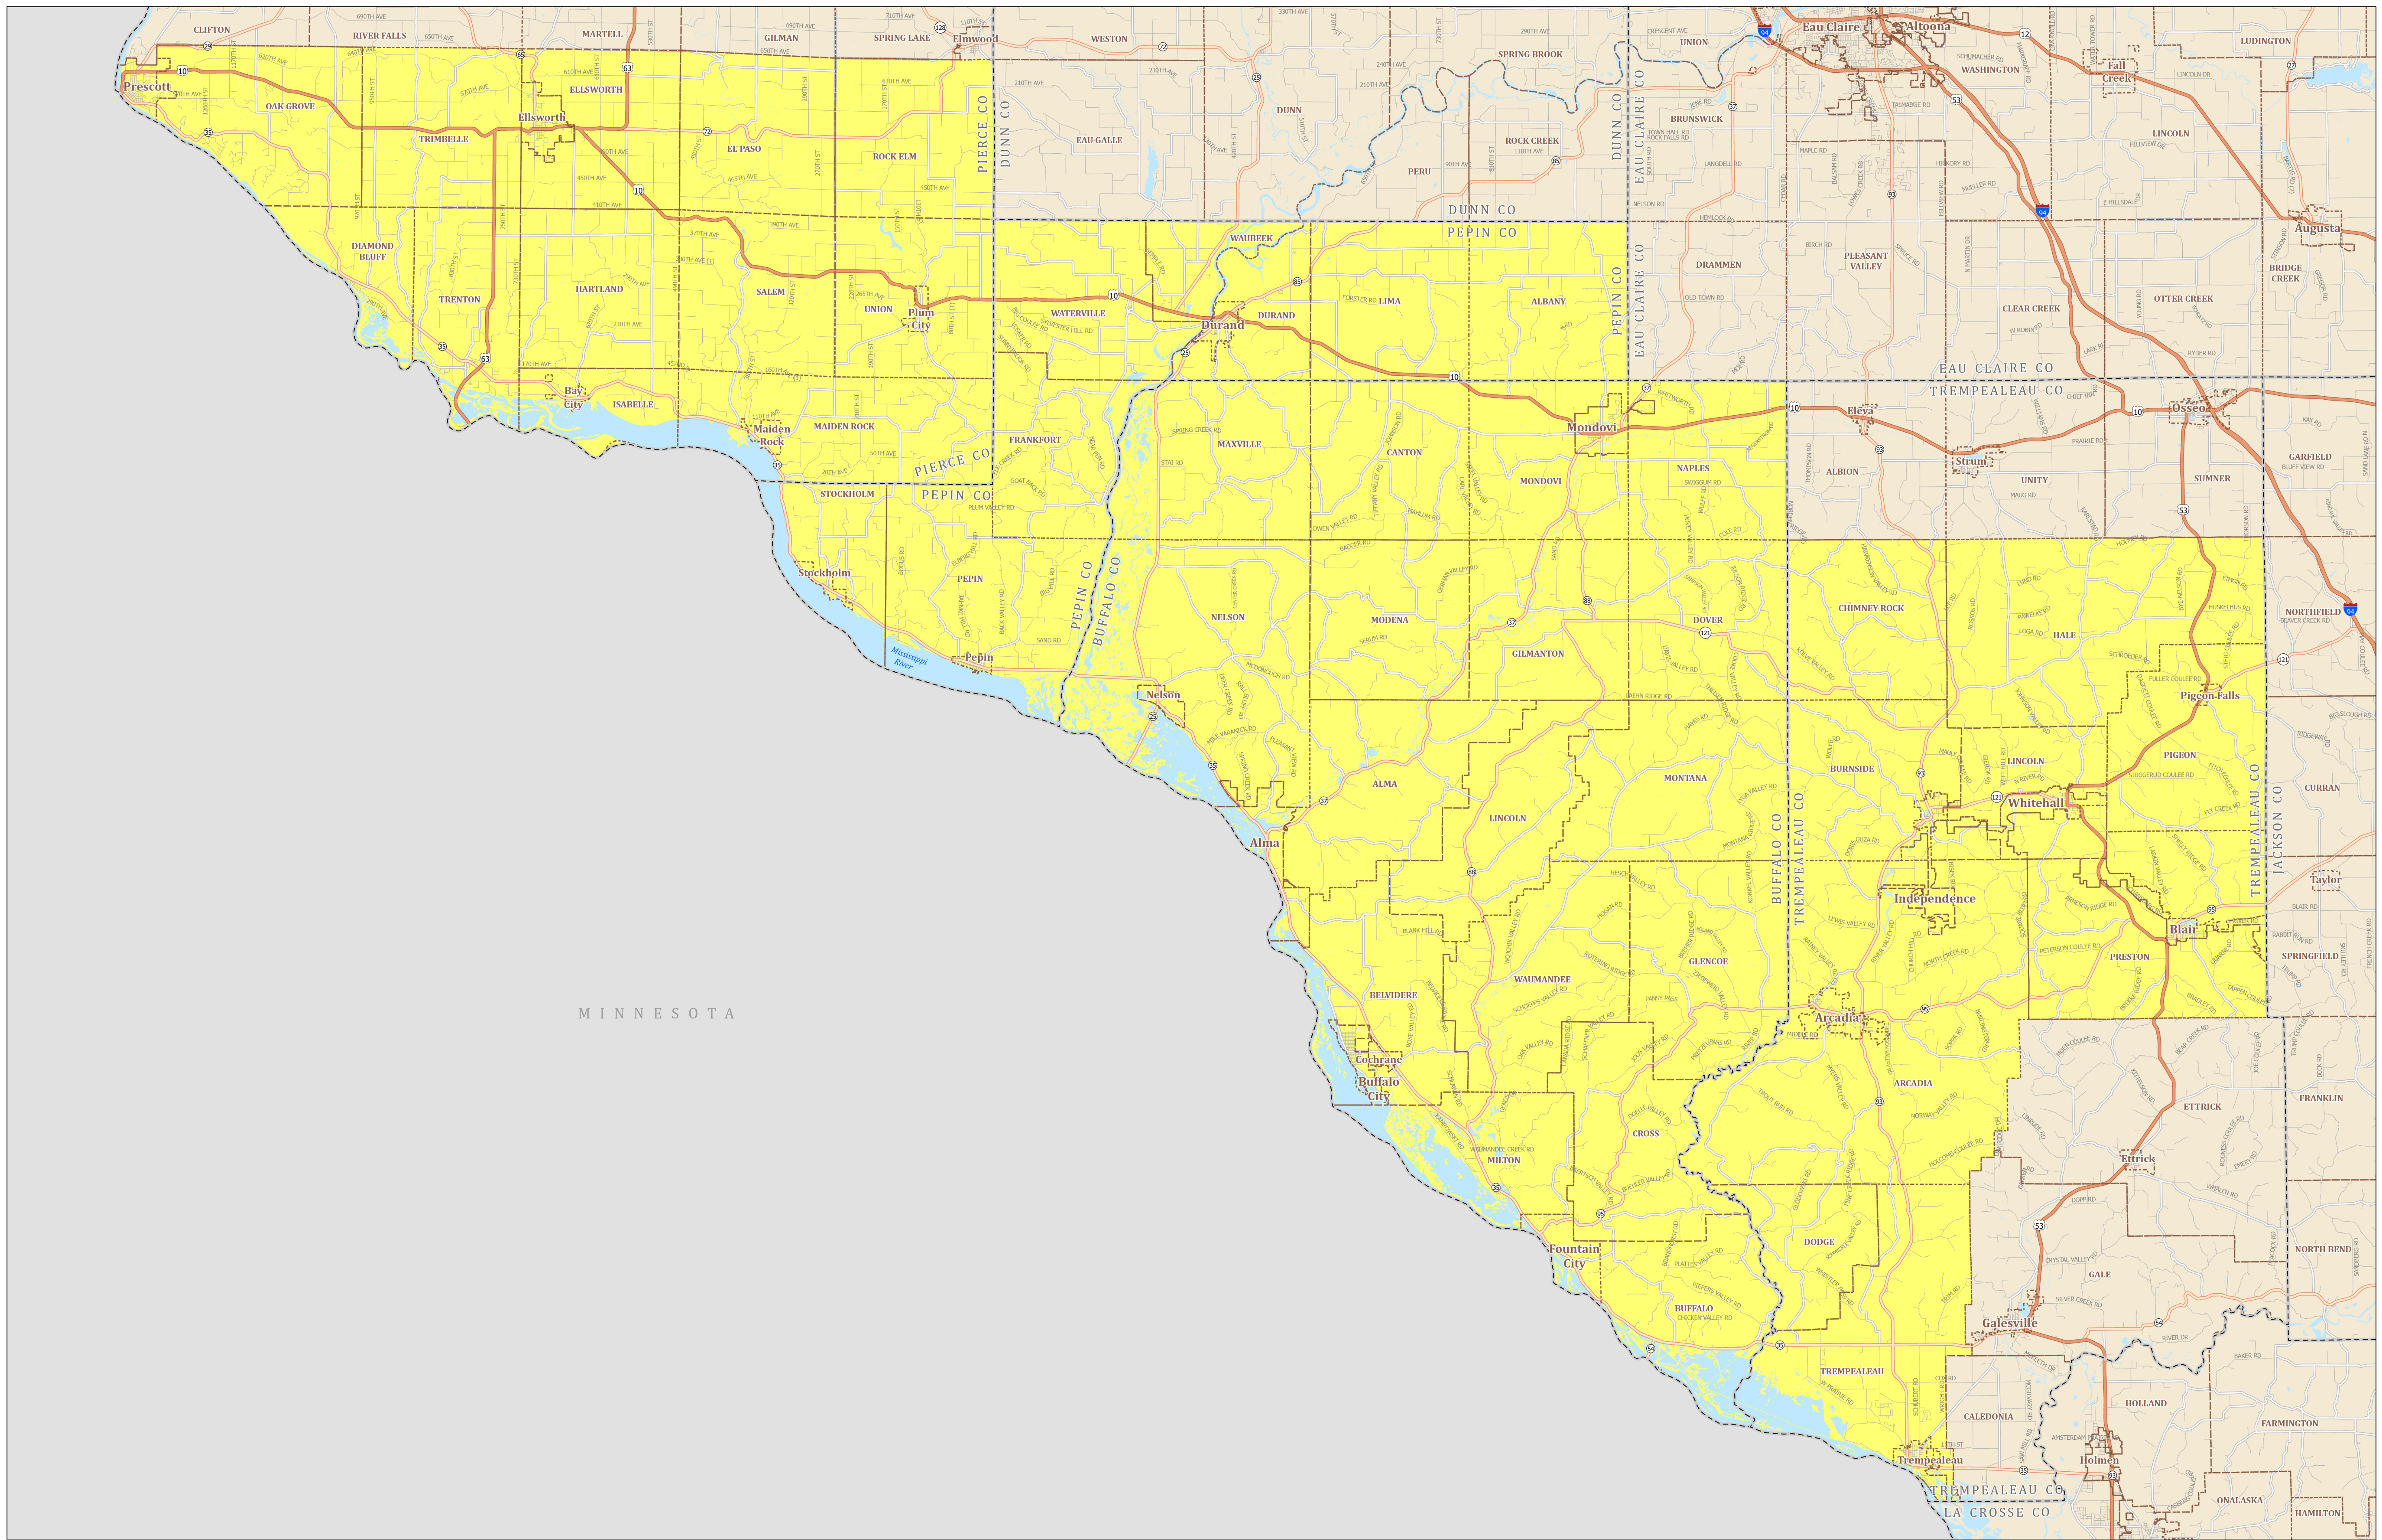

Assembly District 29

STATE OF WISCONSIN

Projection:
NAD 1983 HARN Wisconsin CRS Buffalo

Cartography:
LTSB GIS Team, 2024

- Federal Highway
- State Highway
- County Road
- Local Road
- Assembly District 29
- County Boundary
- Cities, Towns, Villages
- Lakes, Rivers