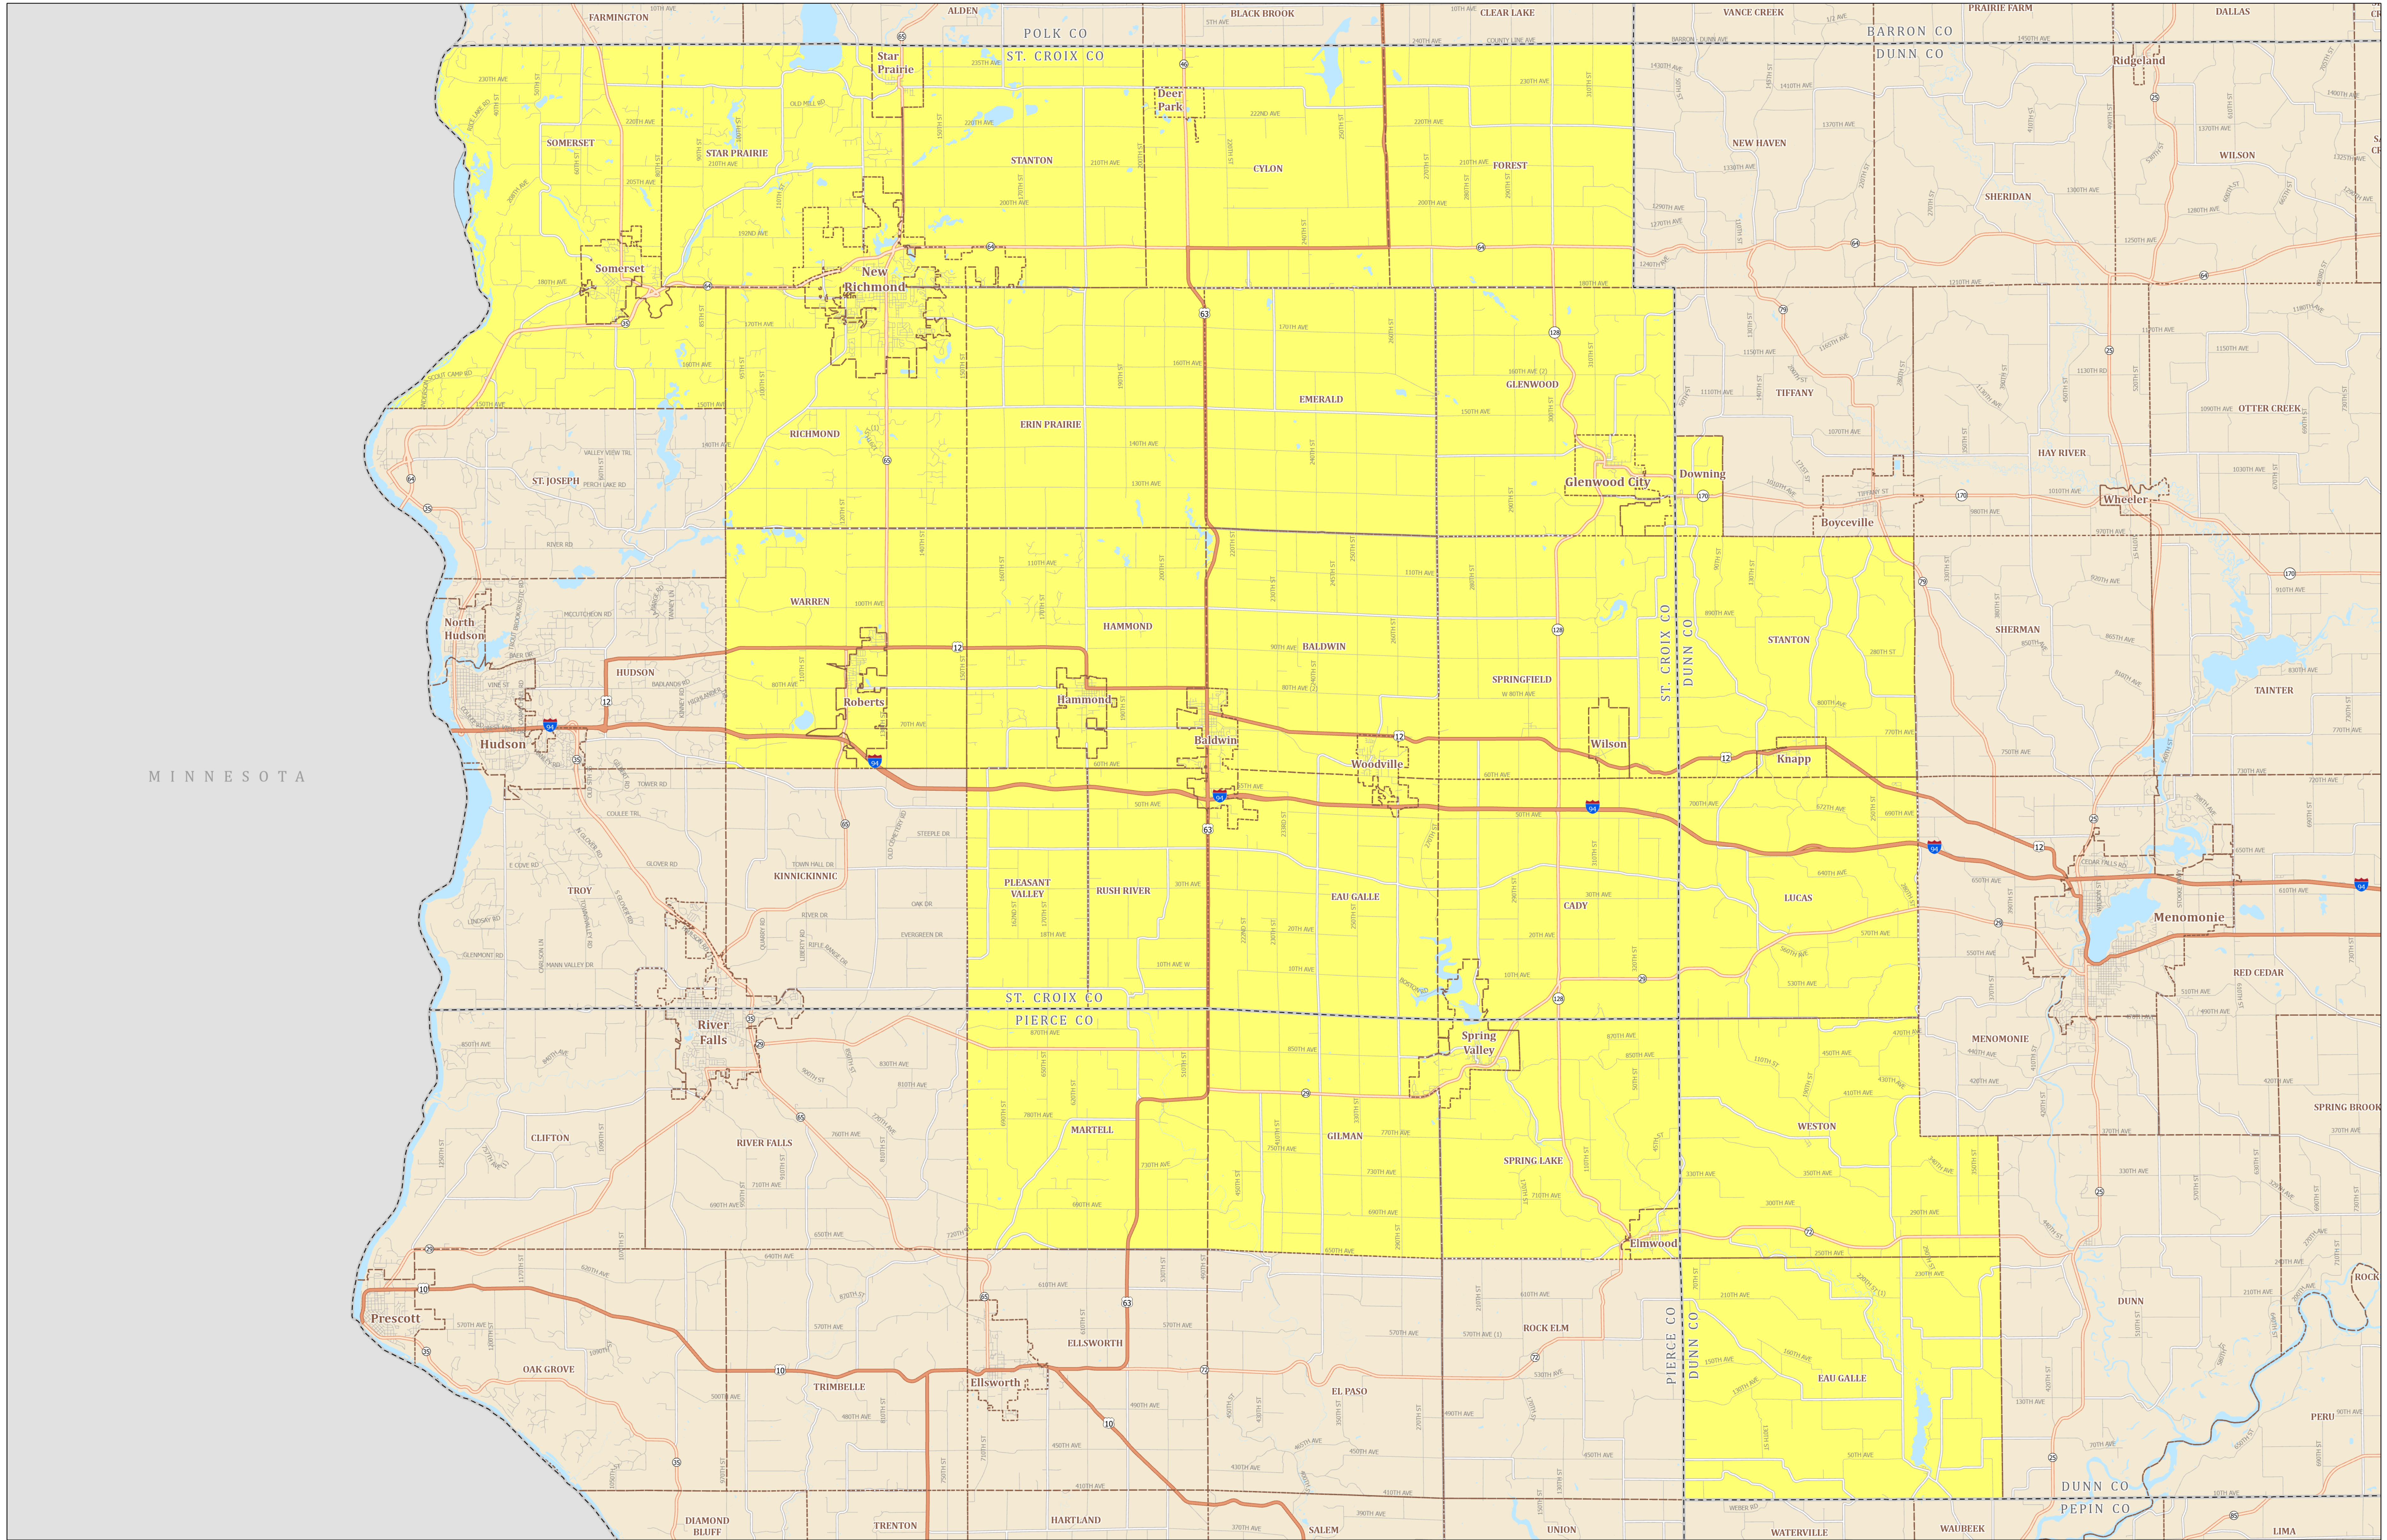

Assembly District 28

STATE OF WISCONSIN

MINNESOTA

Projection: NAD 1983 HARN Wisconsin CRS St. Croix

Cartography: LTSB GIS Team, 2024

- Federal Highway
- State Highway
- County Road
- Local Road
- Assembly District 28
- County Boundary
- Cities, Towns, Villages
- Lakes, Rivers