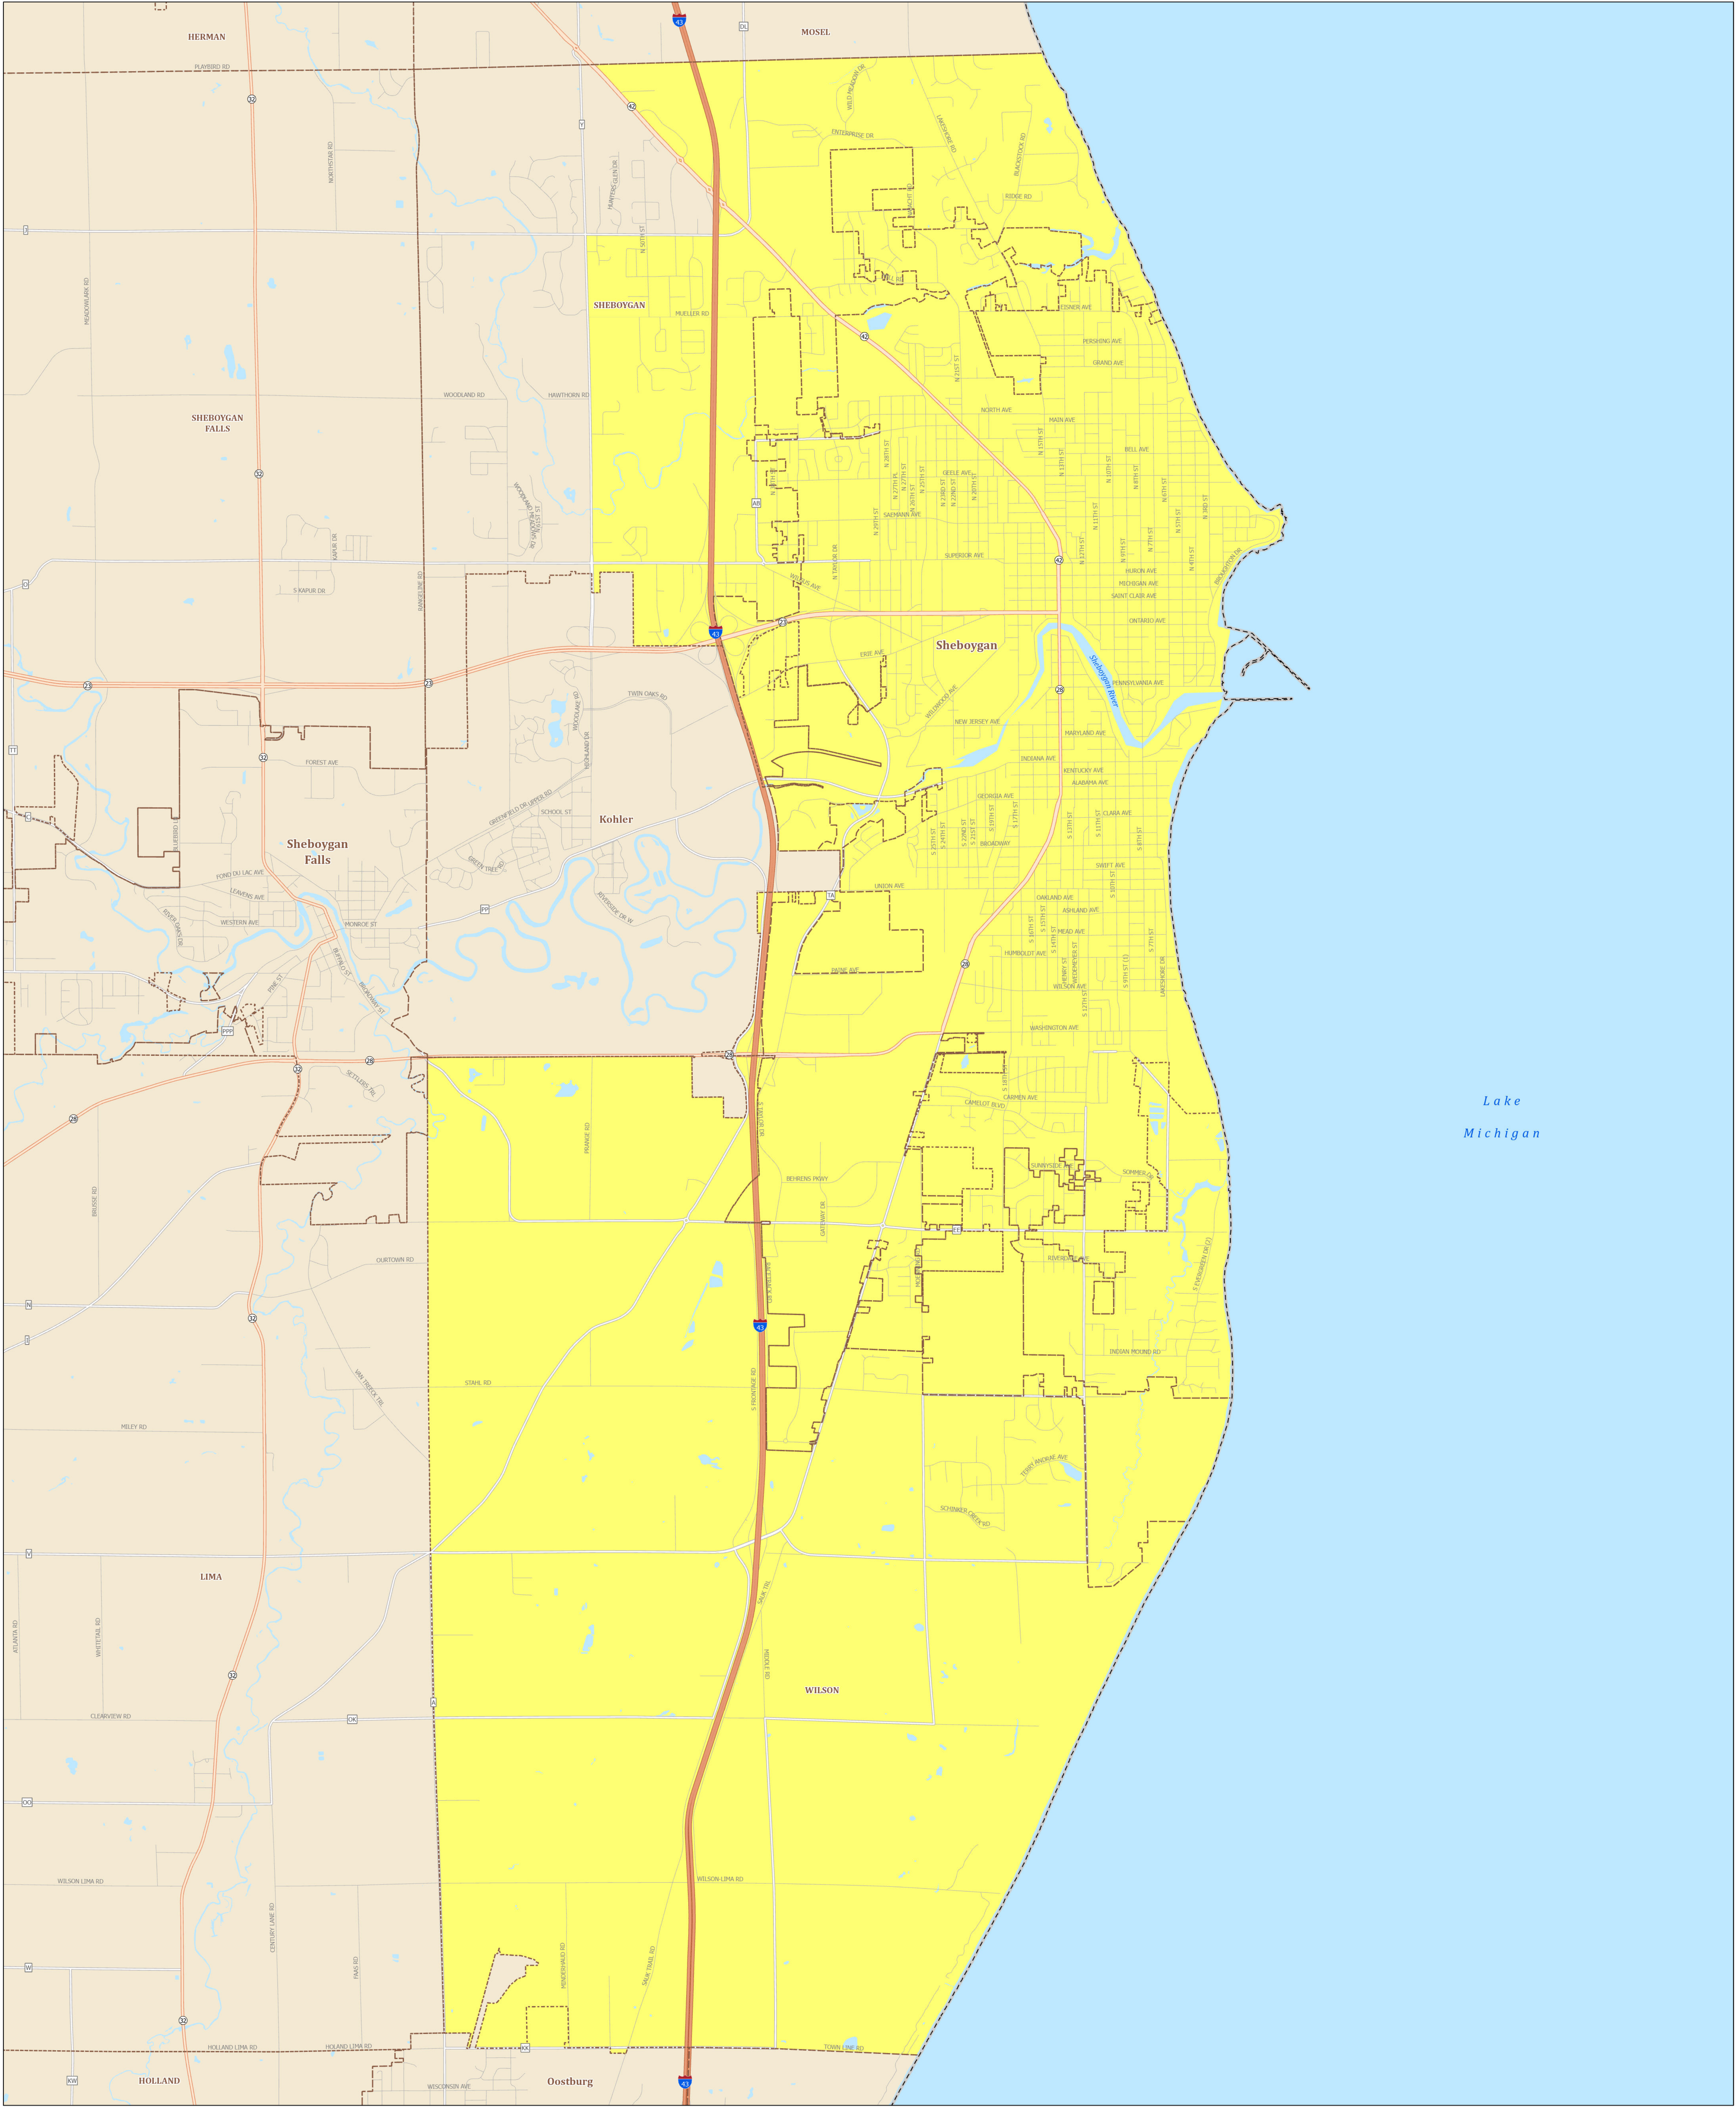

Assembly District 26

STATE OF WISCONSIN

Lake Michigan

Projection: NAD 1983 Wisconsin TM

Cartography: LTSB GIS Team, 2024

- Federal Highway
- State Highway
- County Road
- Local Road
- Assembly District 26
- County Boundary
- Cities, Towns, Villages
- Lakes, Rivers