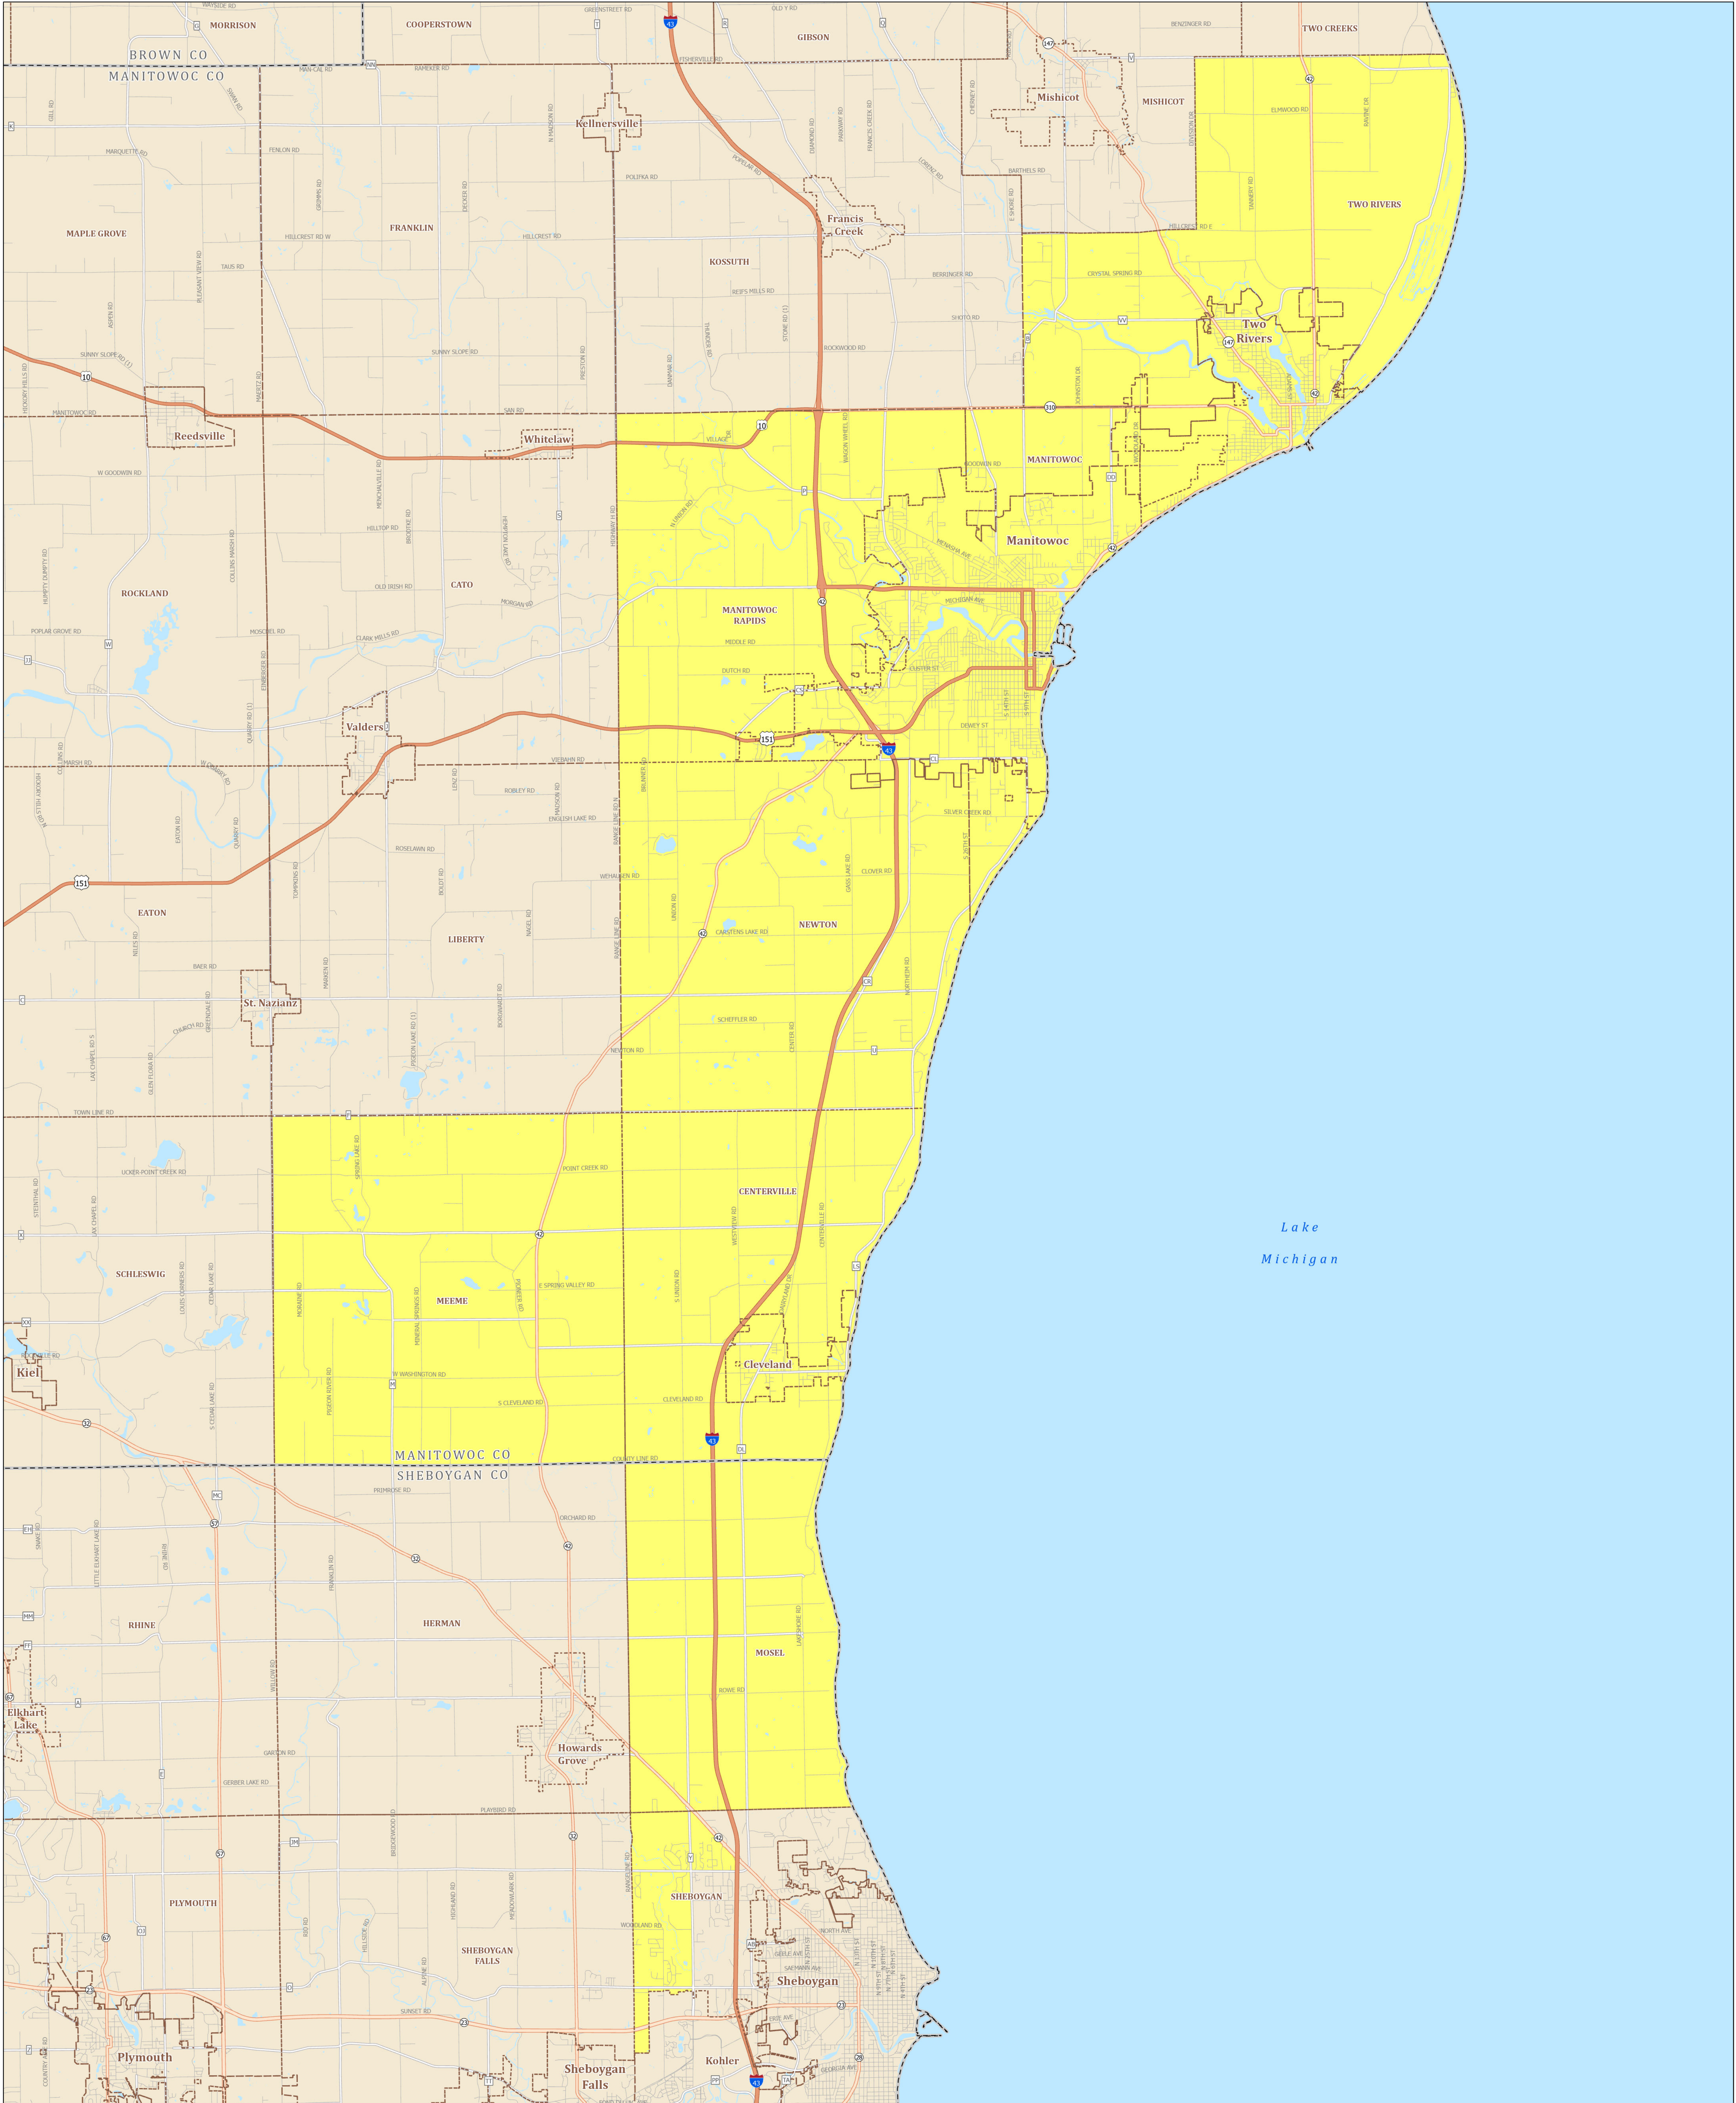

Assembly District 25

STATE OF WISCONSIN

Projection:
NAD 1983 Wisconsin TM

Cartography:
LTSB GIS Team, 2024

- Federal Highway
- State Highway
- County Road
- Local Road
- Assembly District 25
- County Boundary
- Cities, Towns, Villages
- Lakes, Rivers