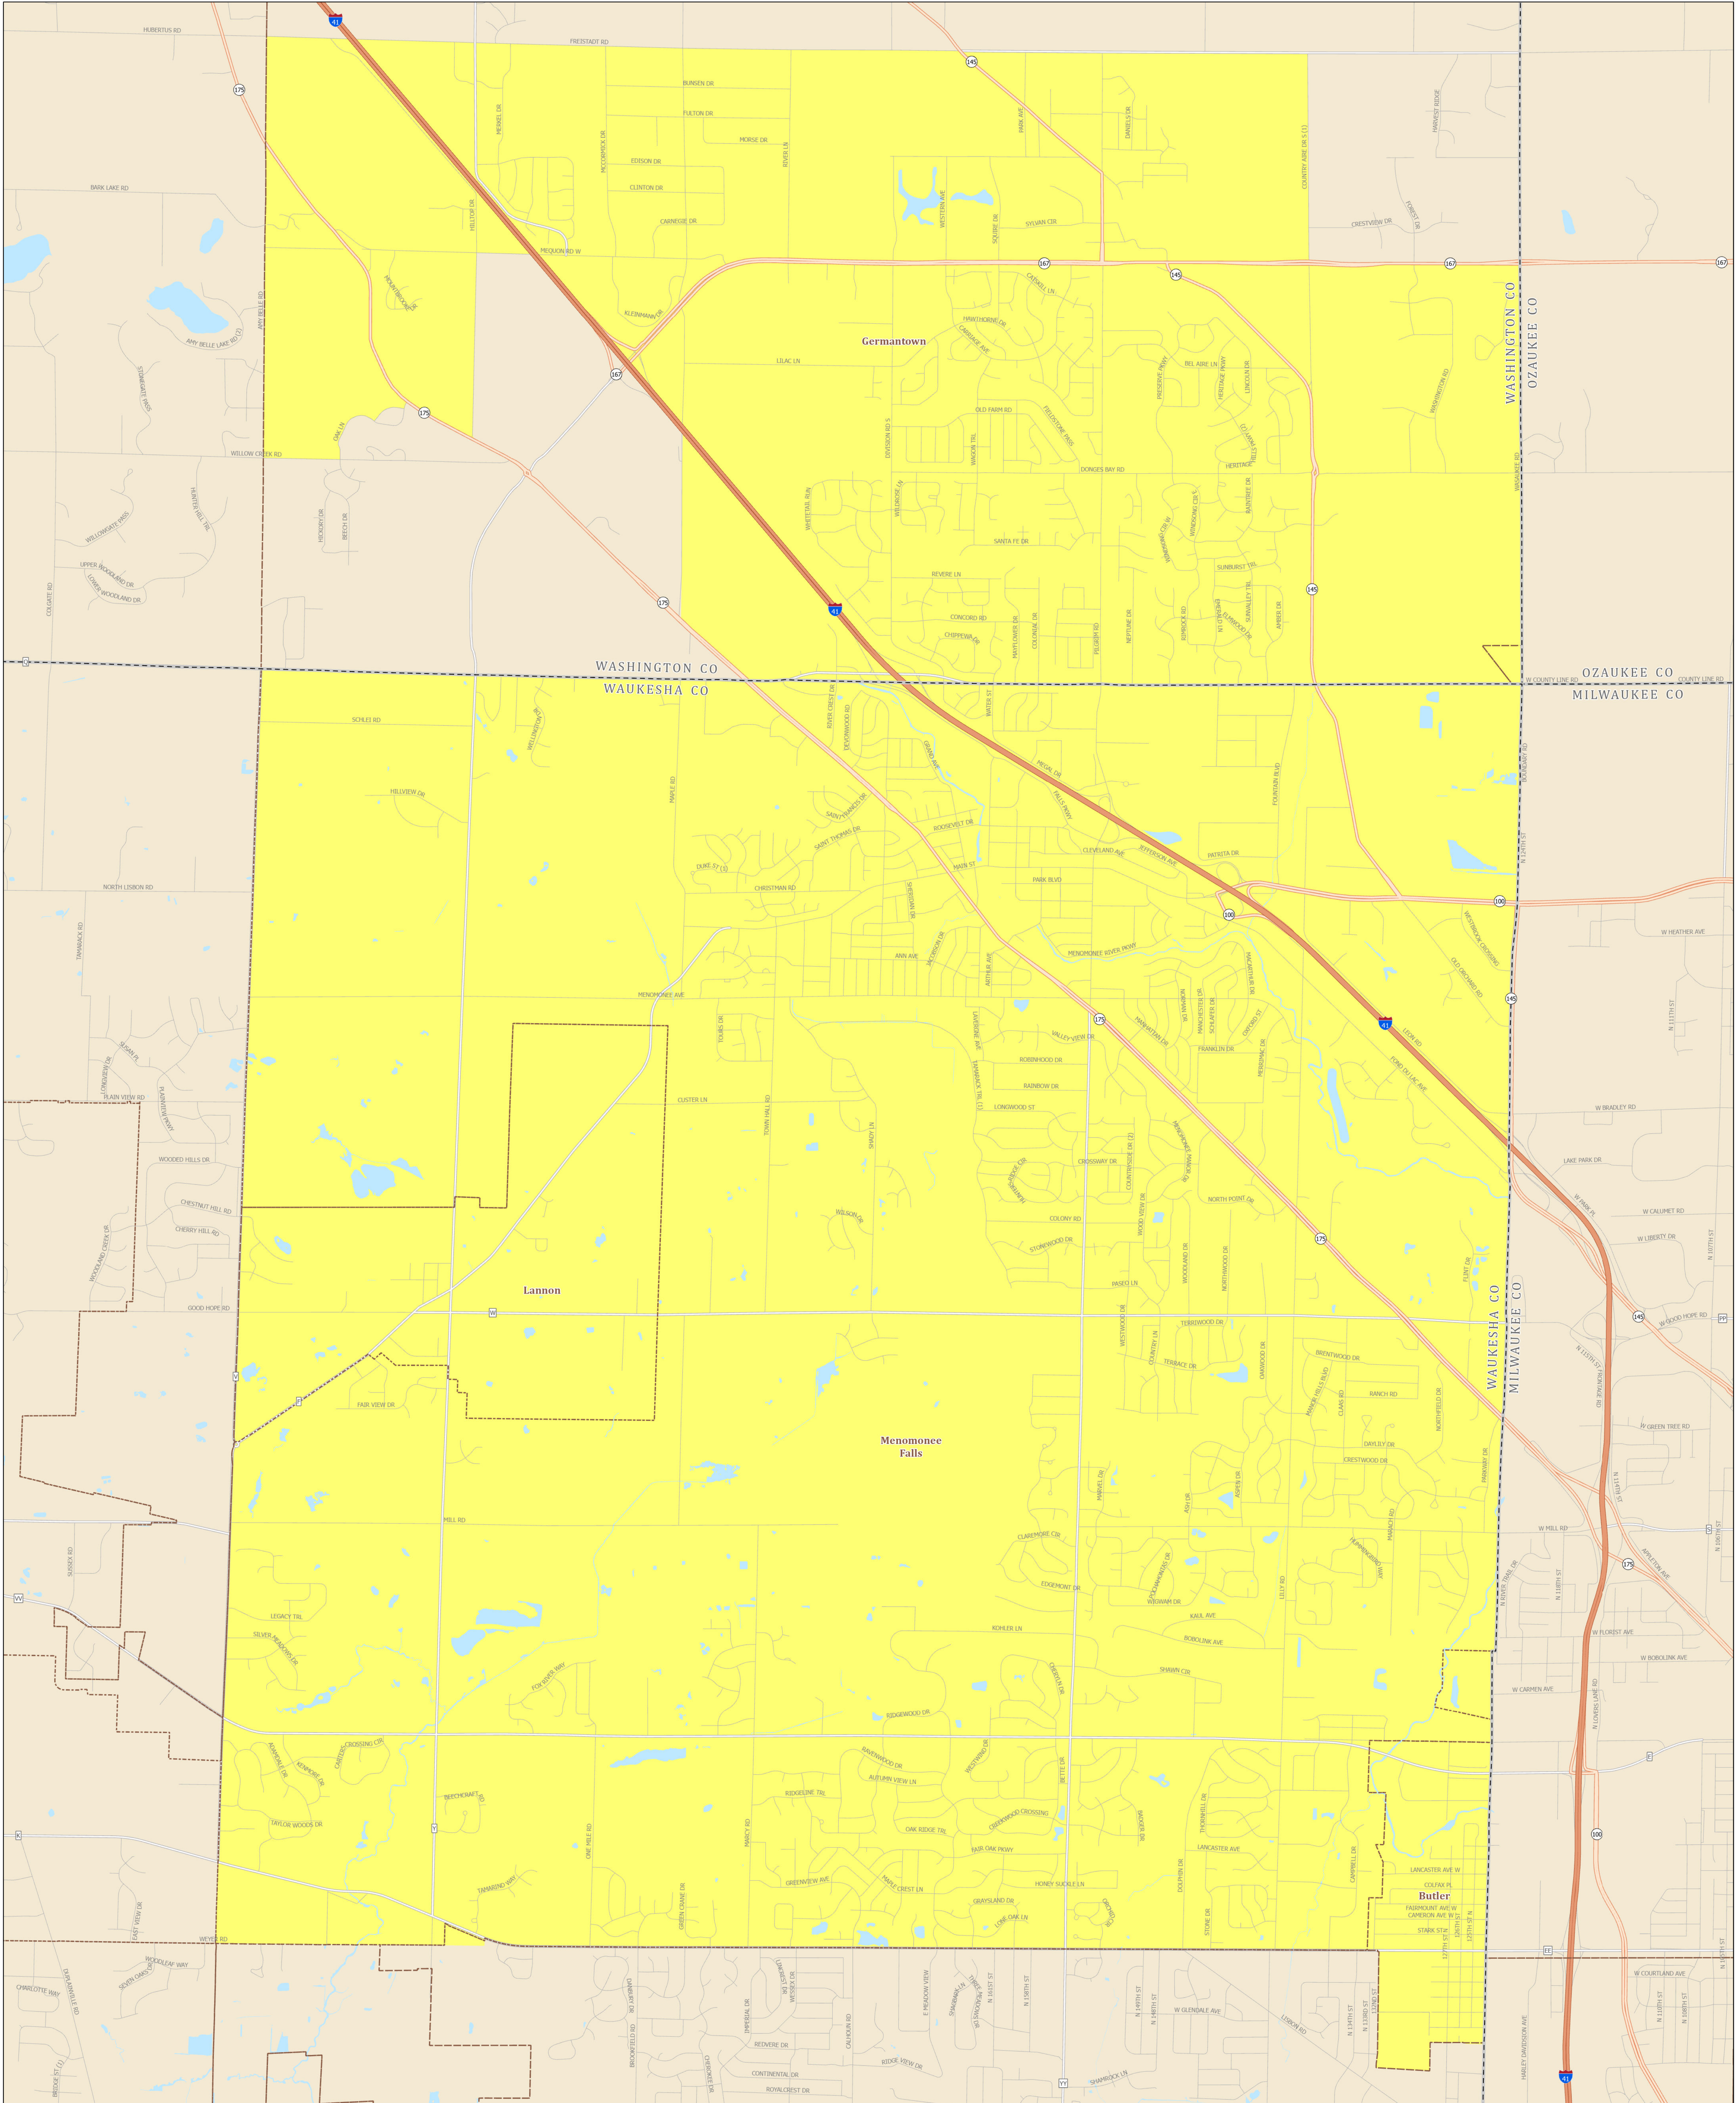

Assembly District 24

STATE OF WISCONSIN

Projection: NAD 1983 Wisconsin TM

Cartography: LTSB GIS Team, 2024

- Federal Highway
- State Highway
- County Road
- Local Road
- Assembly District 24
- County Boundary
- Cities, Towns, Villages
- Lakes, Rivers