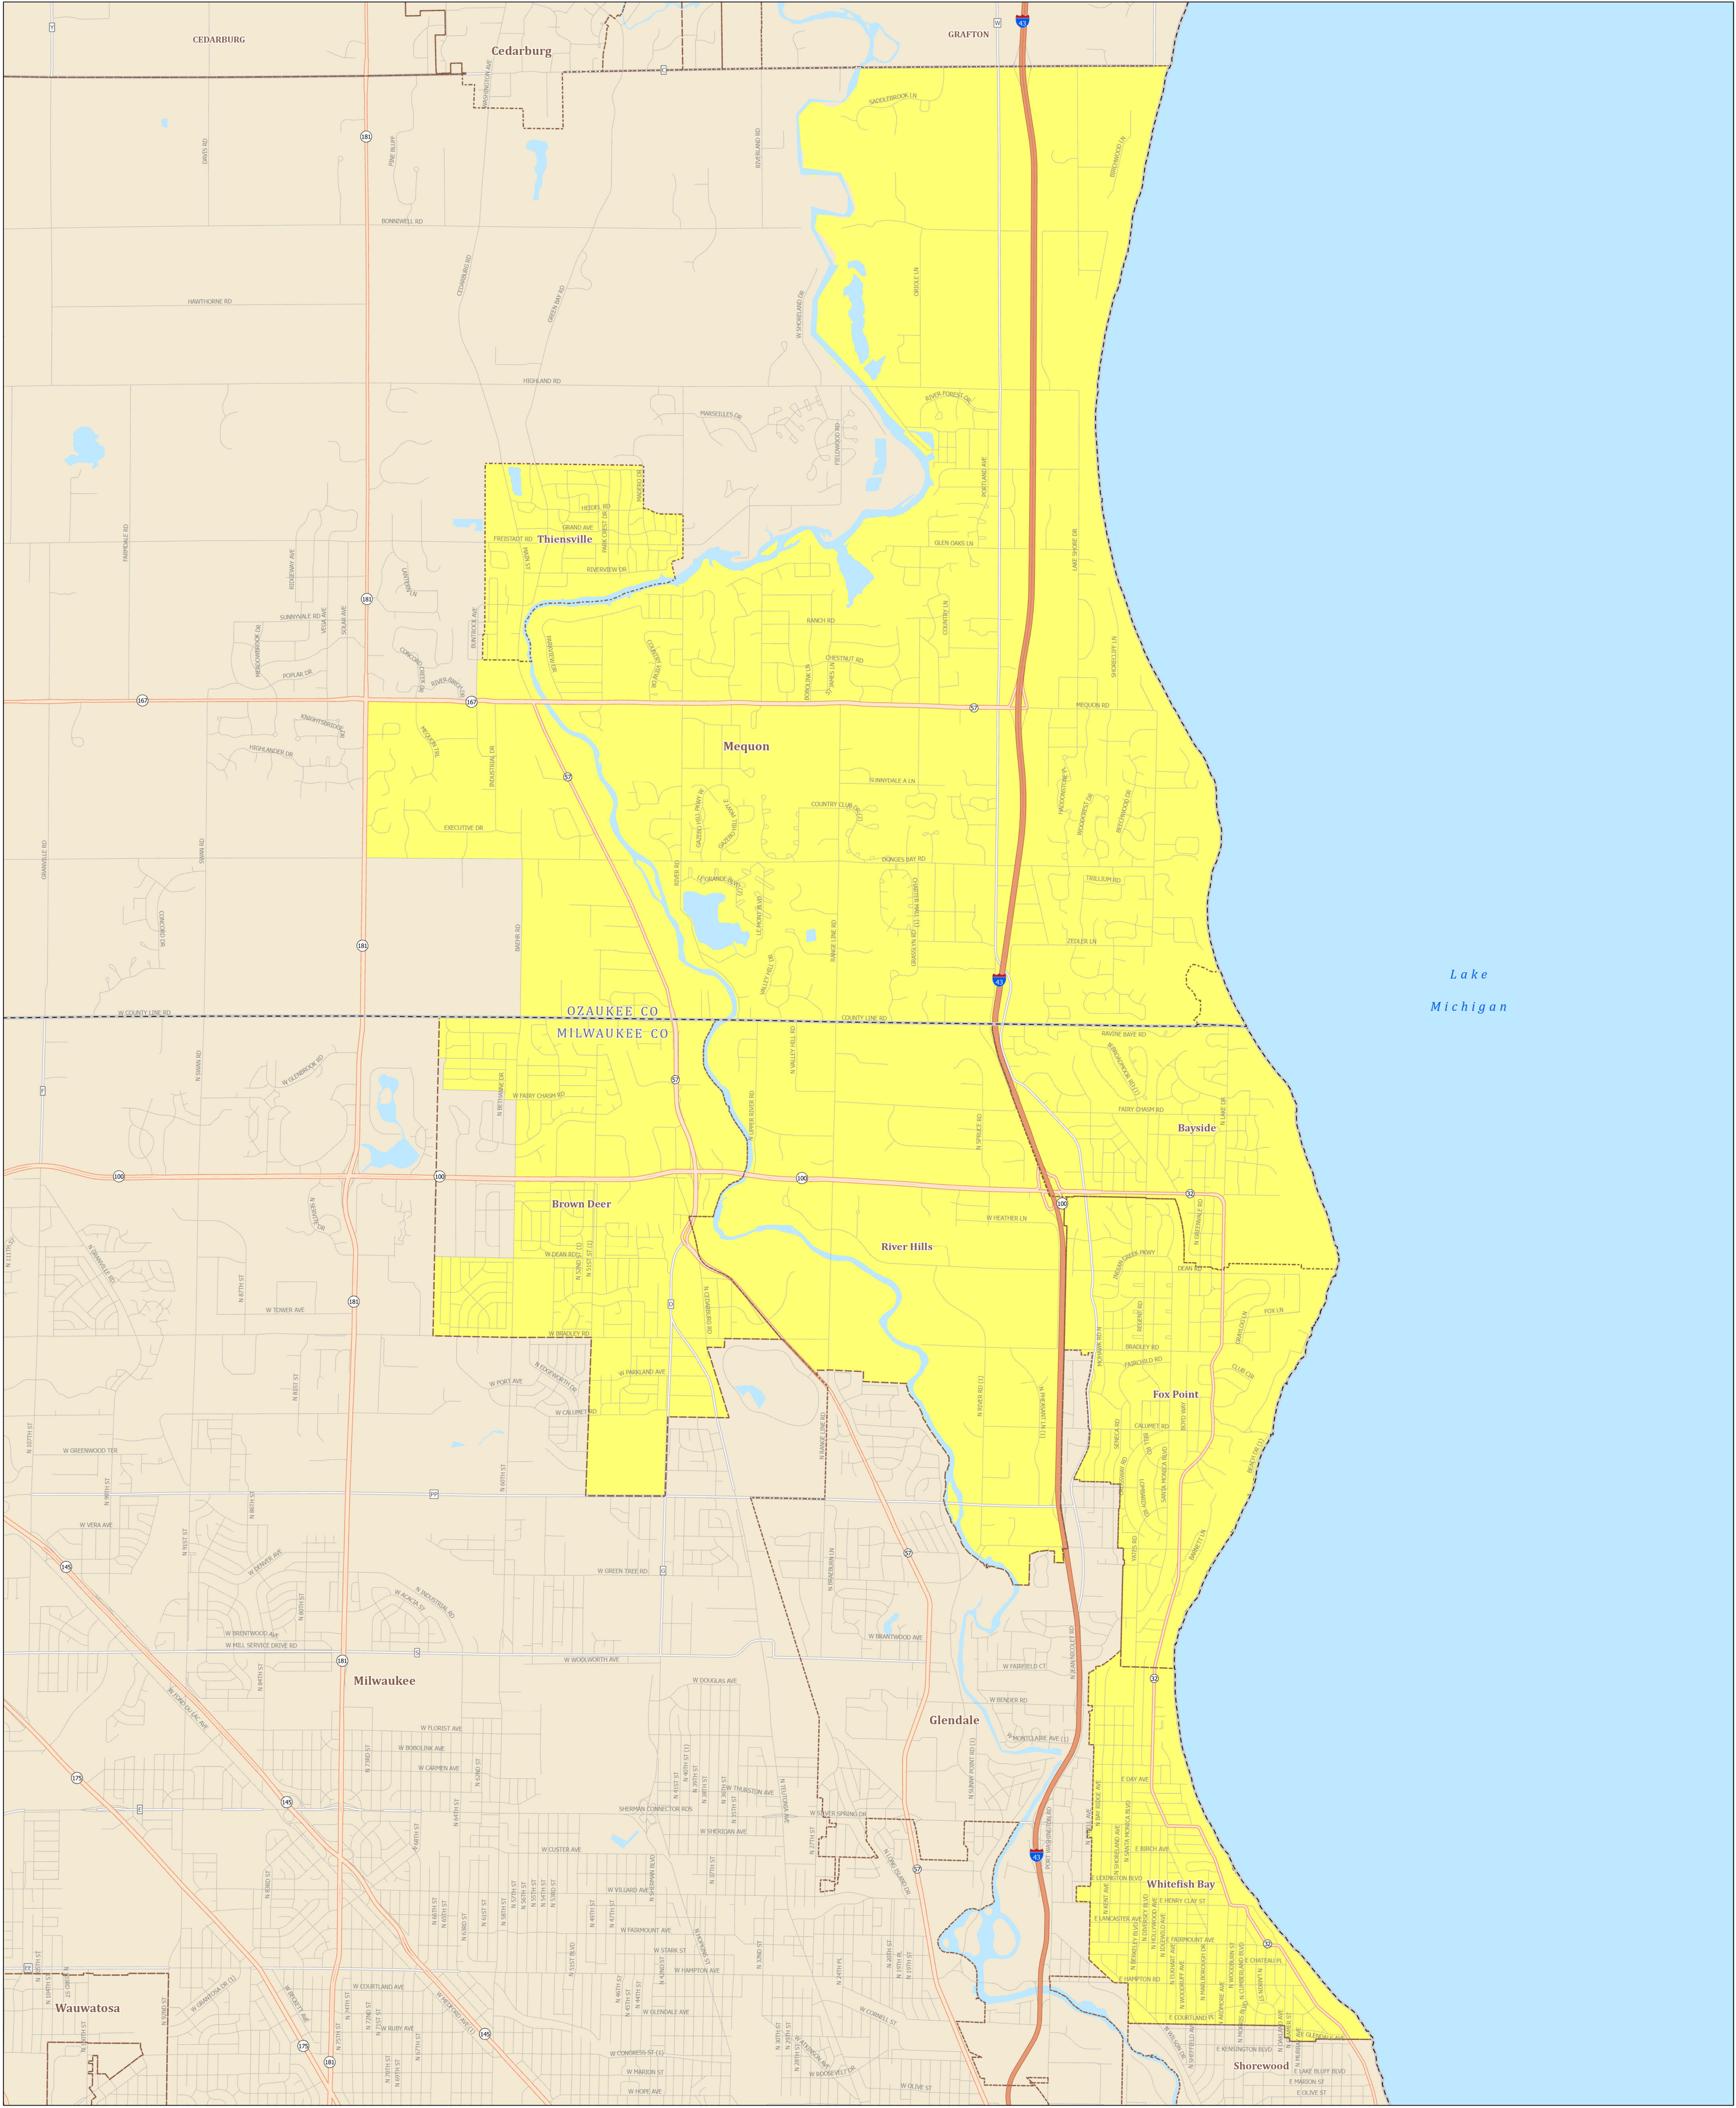

Assembly District 23

STATE OF WISCONSIN

Projection:
NAD 1983 Wisconsin TM

Cartography:
LTSB GIS Team, 2024

- Federal Highway
- State Highway
- County Road
- Local Road
- Assembly District 23
- County Boundary
- Cities, Towns, Villages
- Lakes, Rivers