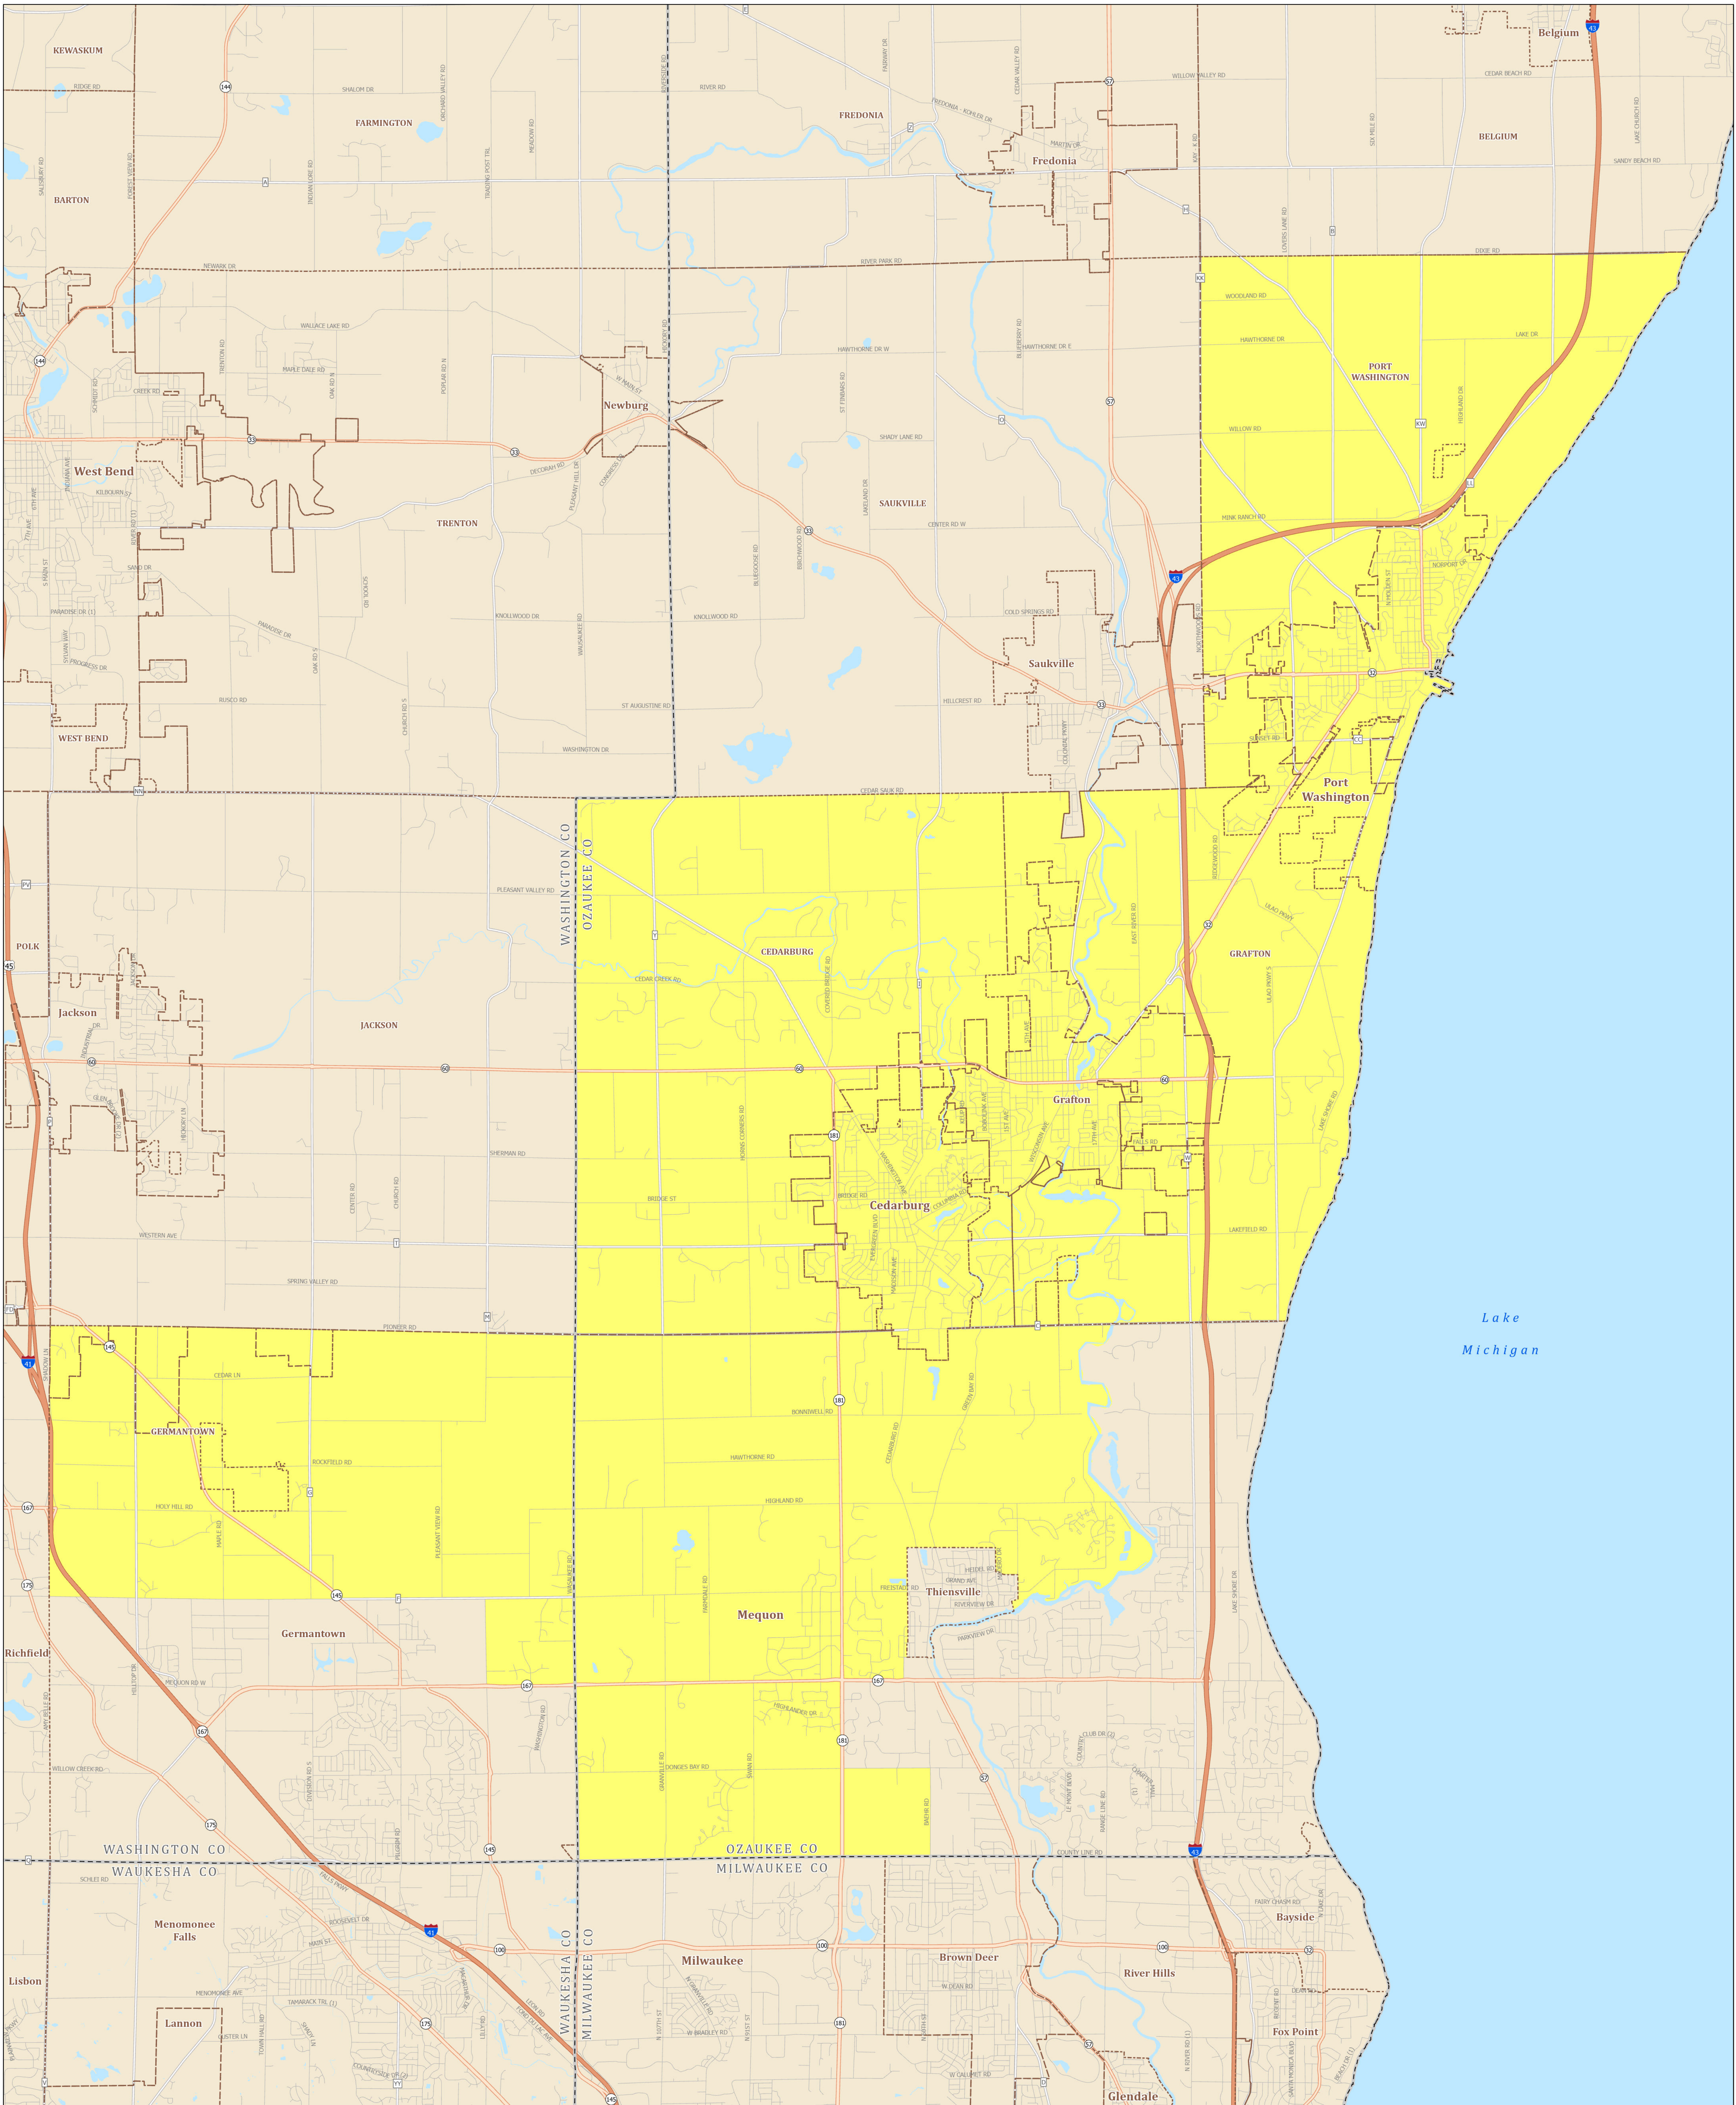

Assembly District 22

STATE OF WISCONSIN

Projection:
NAD 1983 Wisconsin TM

Cartography:
LTSB GIS Team, 2024

- Federal Highway
- State Highway
- County Road
- Local Road
- Assembly District 22
- County Boundary
- Cities, Towns, Villages
- Lakes, Rivers