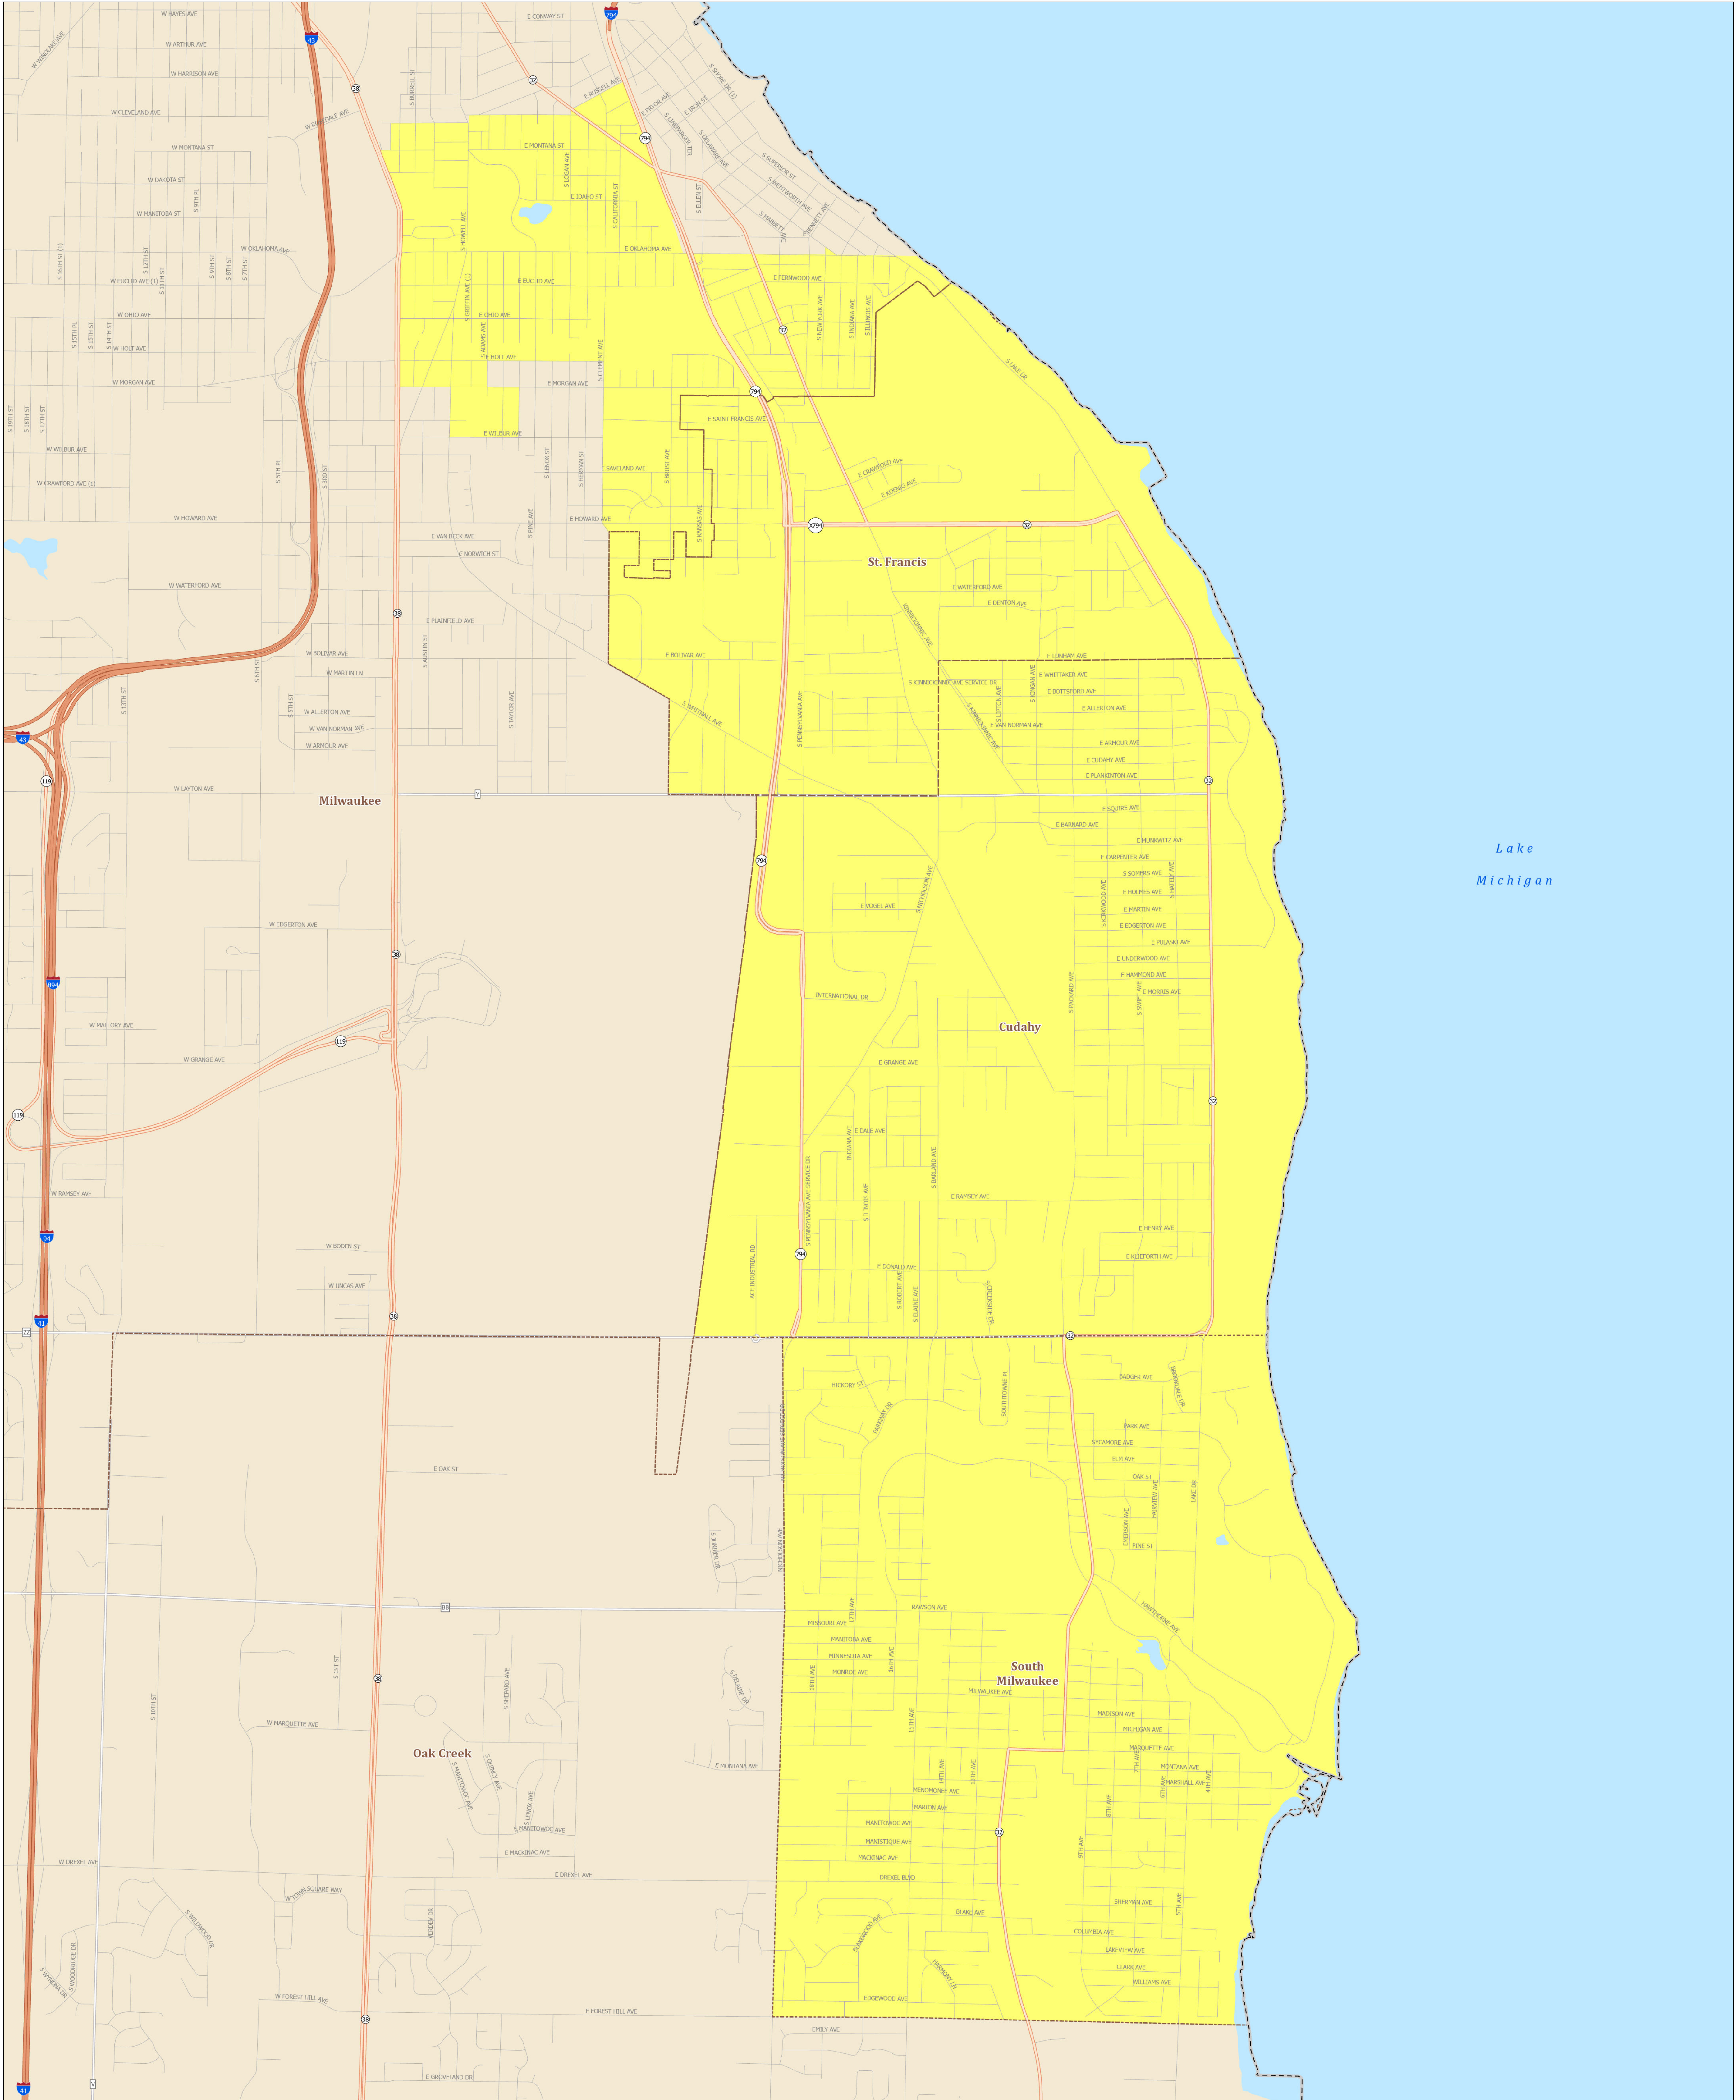

Assembly District 20

STATE OF WISCONSIN

Projection:
NAD 1983 Wisconsin TM

Cartography:
LTSB GIS Team, 2024

- Federal Highway
- State Highway
- County Road
- Local Road
- Assembly District 20
- County Boundary
- Cities, Towns, Villages
- Lakes, Rivers