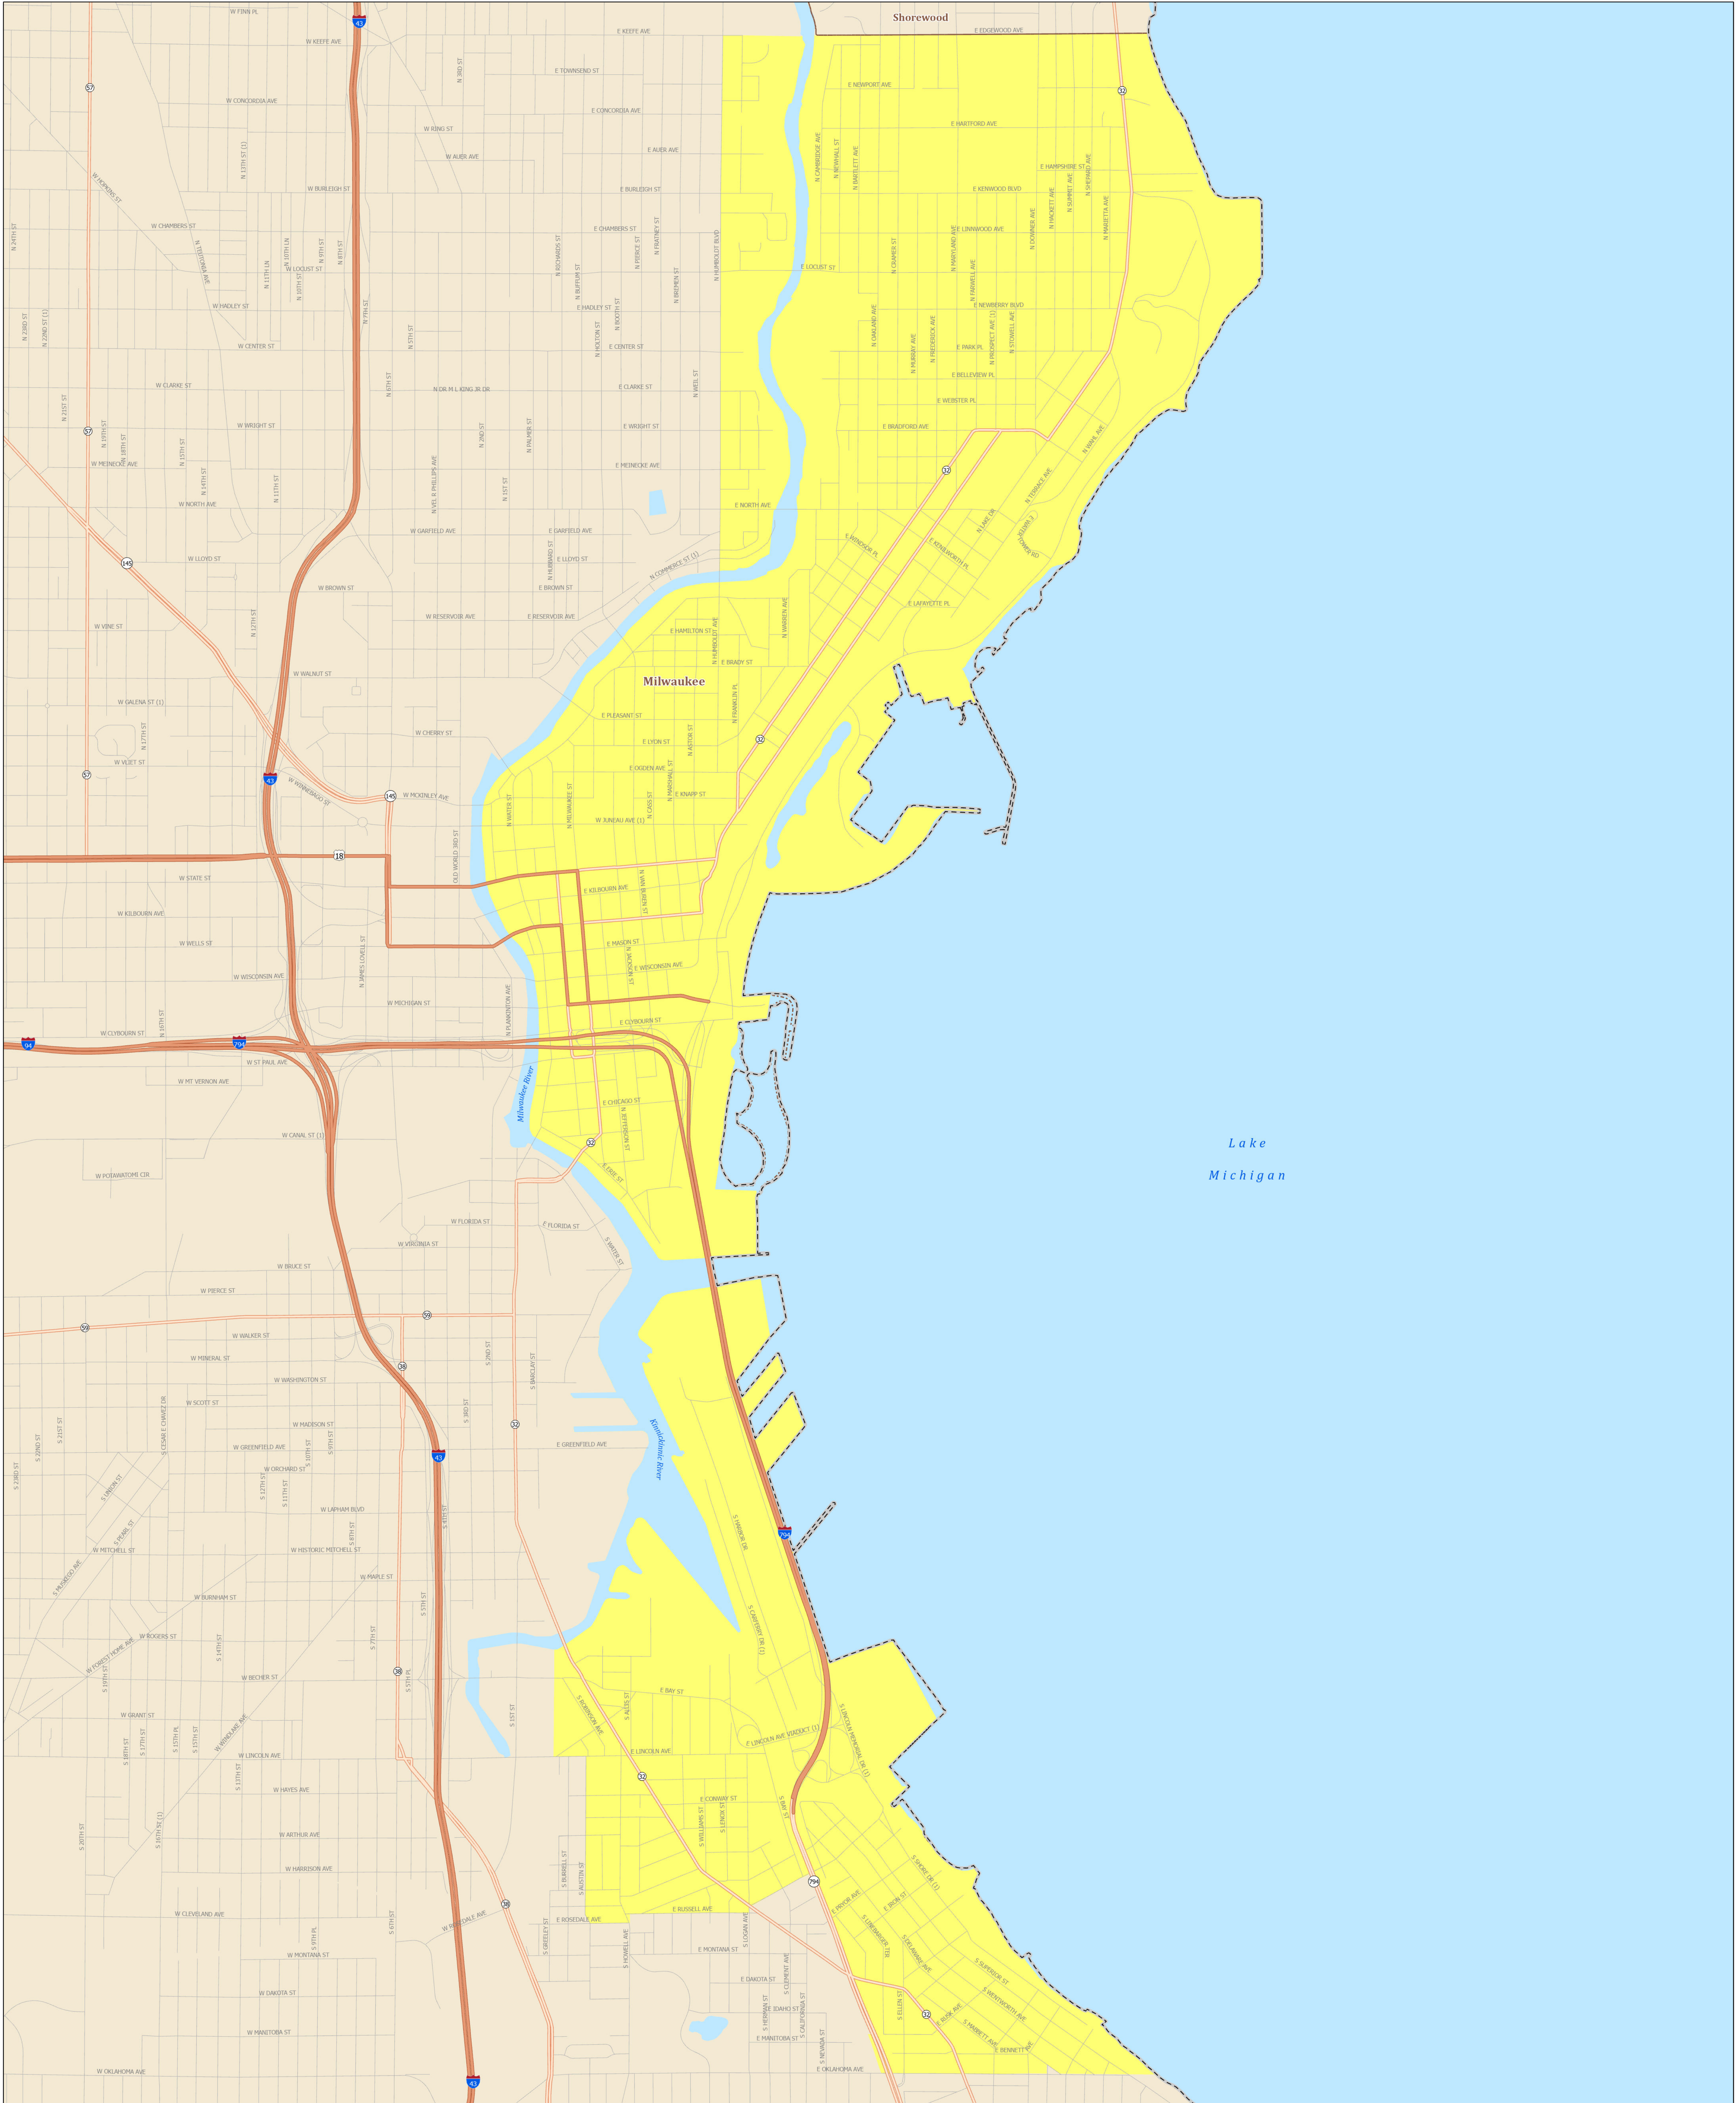

Assembly District 19

STATE OF WISCONSIN

Projection:
NAD 1983 Wisconsin TM

Cartography:
LTSB GIS Team, 2024

- Federal Highway
- State Highway
- County Road
- Local Road
- Assembly District 19
- County Boundary
- Cities, Towns, Villages
- Lakes, Rivers