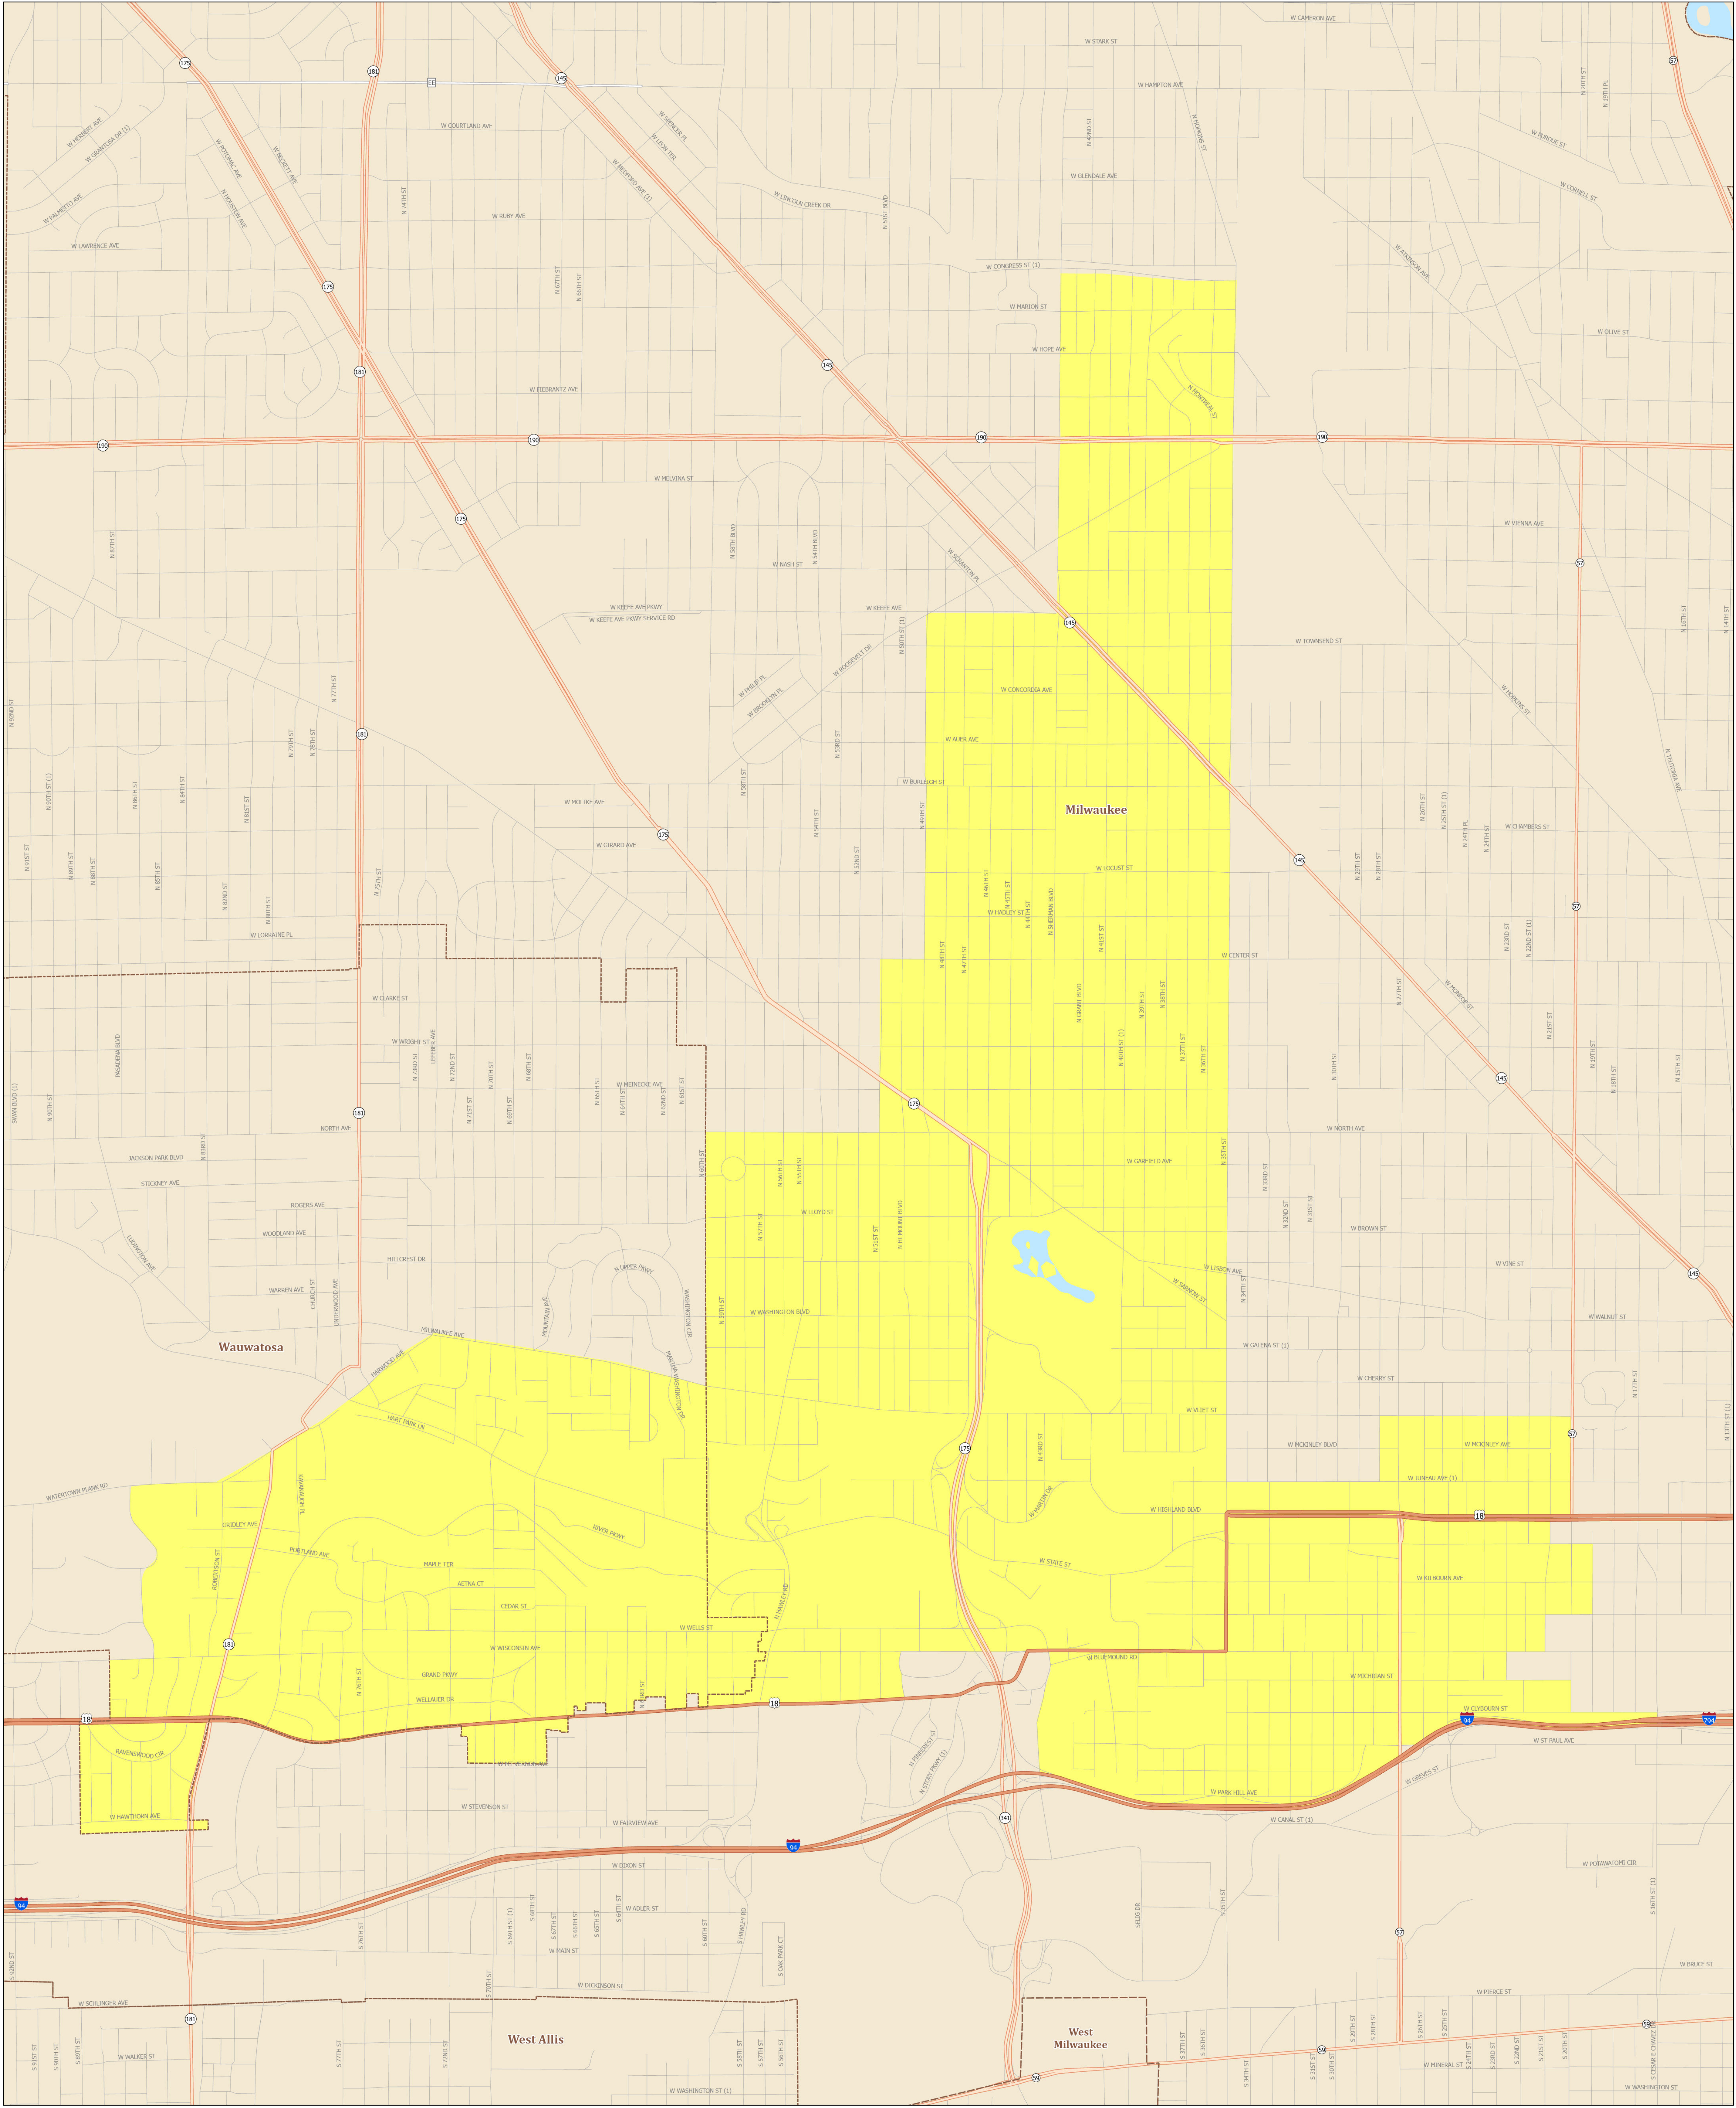

Assembly District 18

STATE OF WISCONSIN

Projection:
NAD 1983 Wisconsin TM

Cartography:
LTSB GIS Team, 2024

- Federal Highway
- State Highway
- County Road
- Local Road
- Assembly District 18
- County Boundary
- Cities, Towns, Villages
- Lakes, Rivers