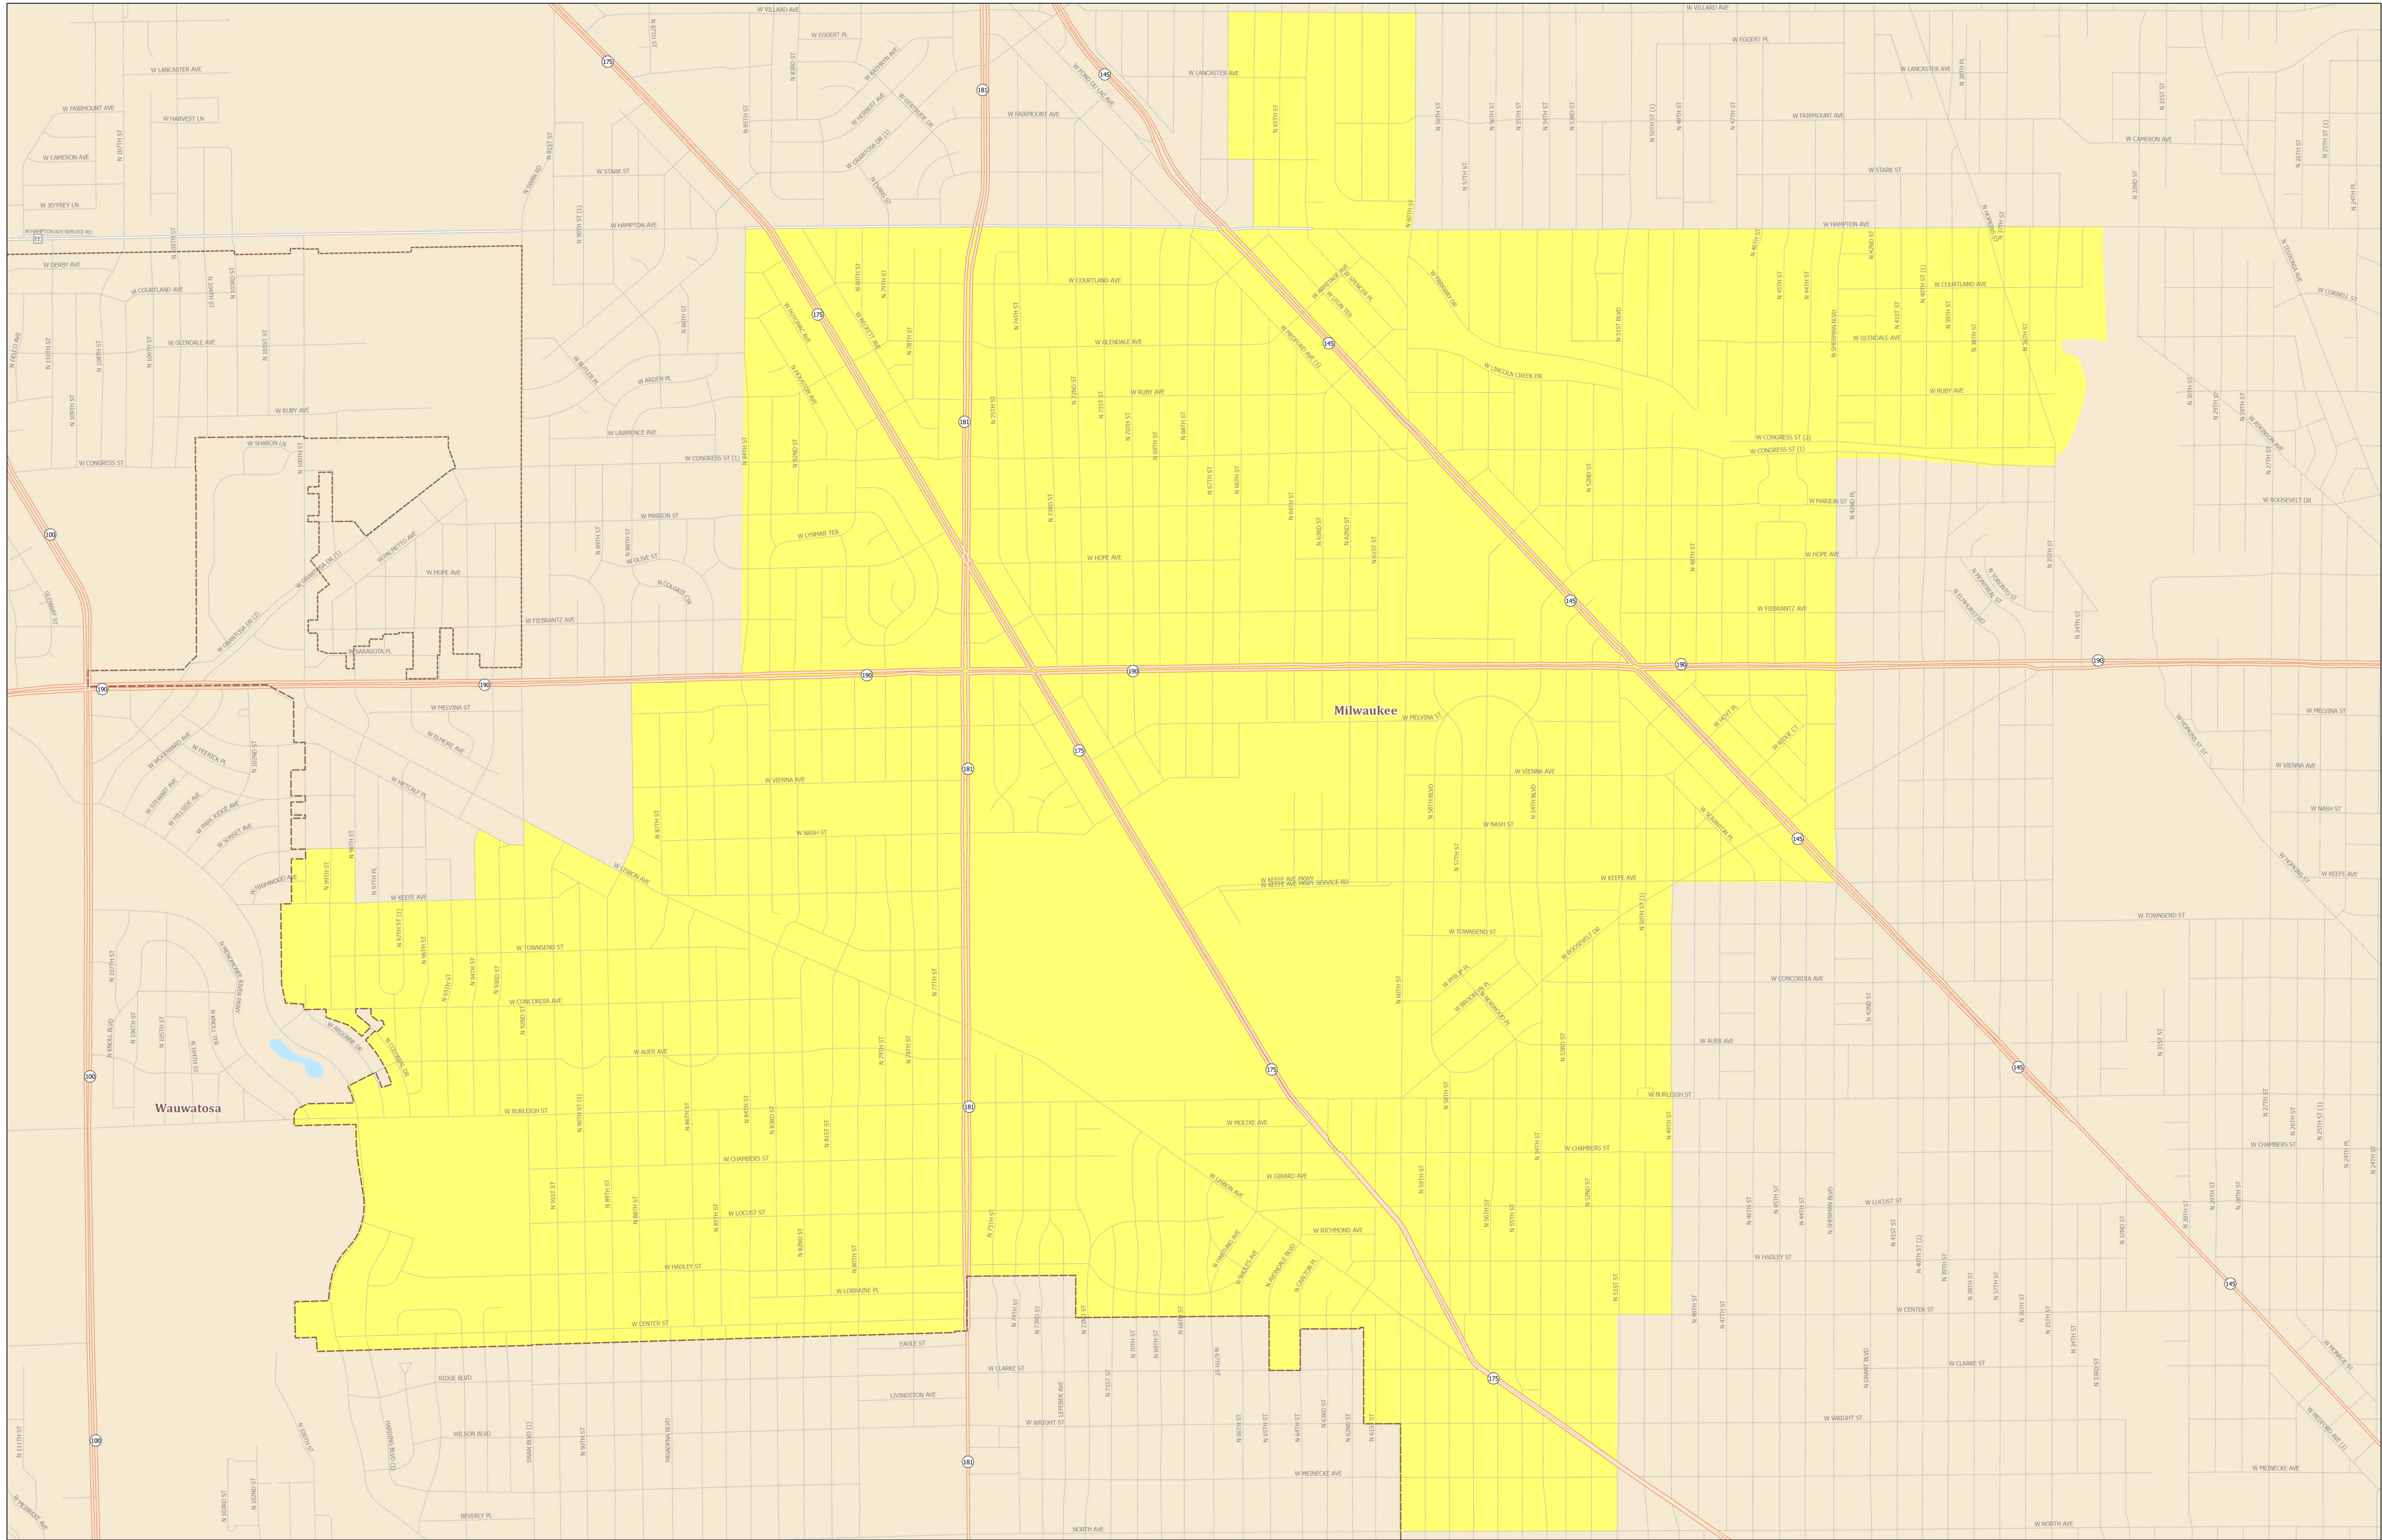

Assembly District 17

STATE OF WISCONSIN

Projection:
NAD 1983 Wisconsin TM

Cartography:
LTSB GIS Team, 2024

- Federal Highway
- State Highway
- County Road
- Local Road
- Assembly District 17
- County Boundary
- Cities, Towns, Villages
- Lakes, Rivers