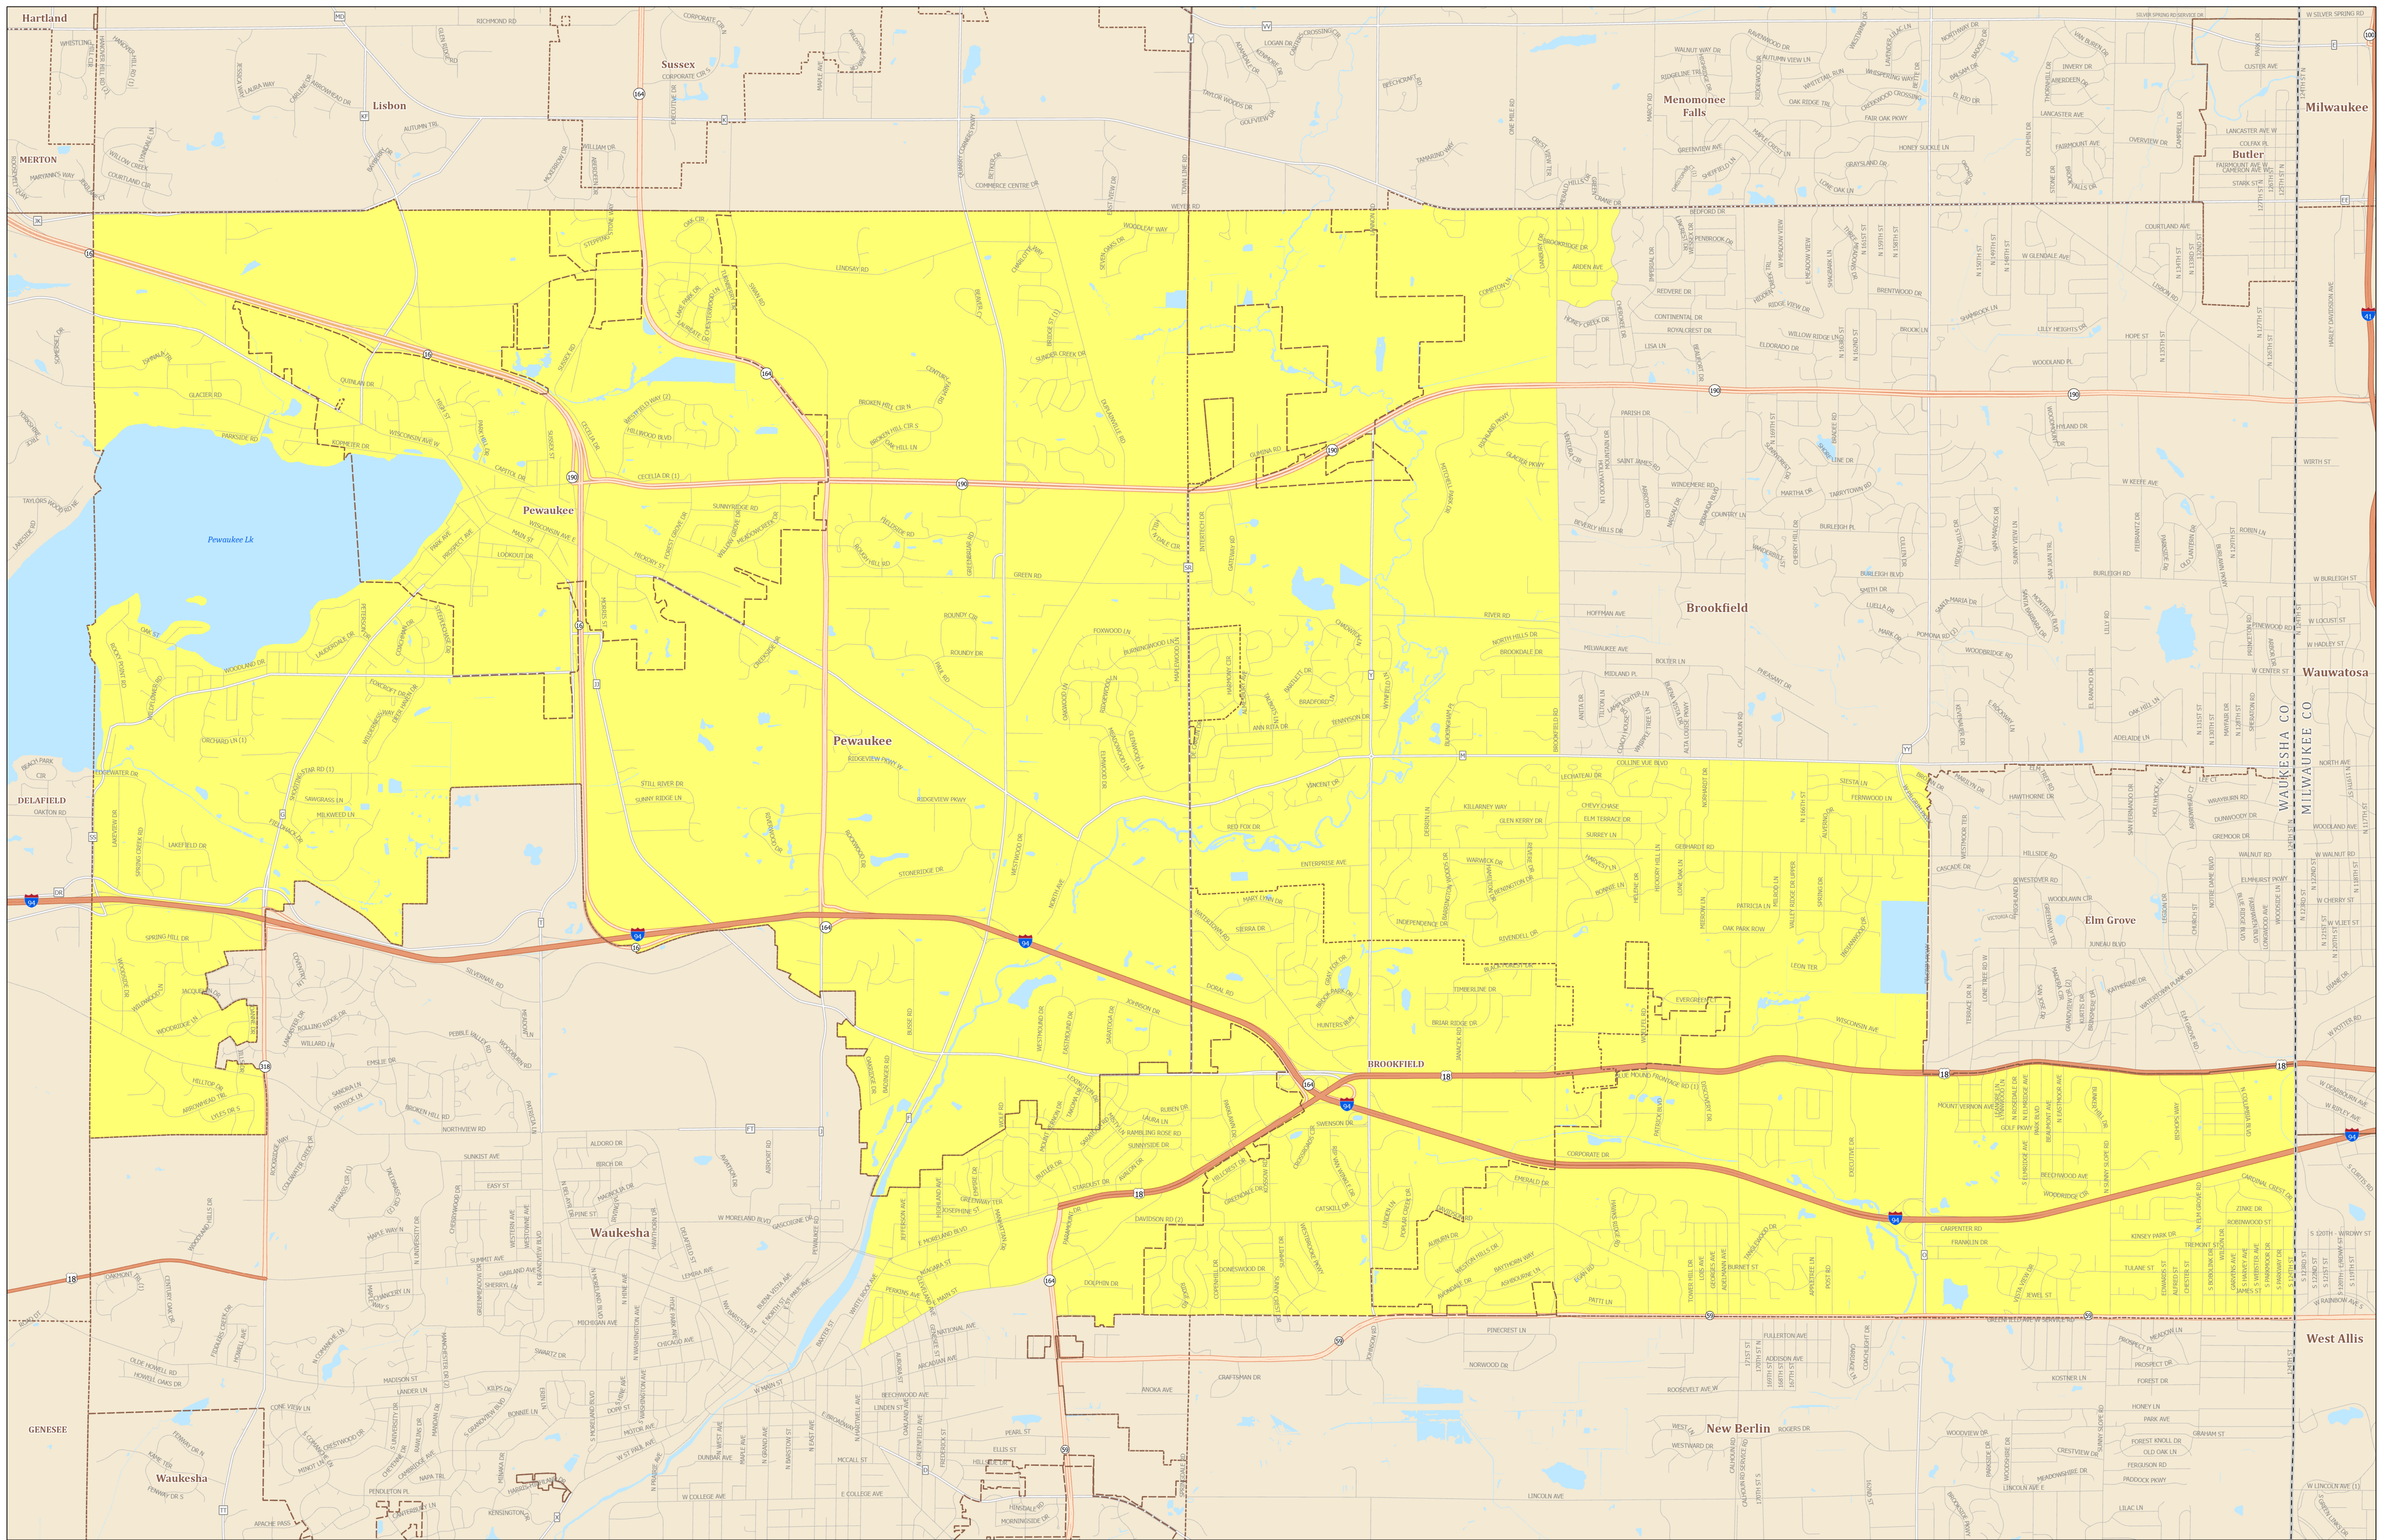

Assembly District 15

STATE OF WISCONSIN

Projection:
NAD 1983 Wisconsin TM

Cartography:
LTSB GIS Team, 2024

- Federal Highway
- State Highway
- County Road
- Local Road
- Assembly District 15
- County Boundary
- Cities, Towns, Villages
- Lakes, Rivers