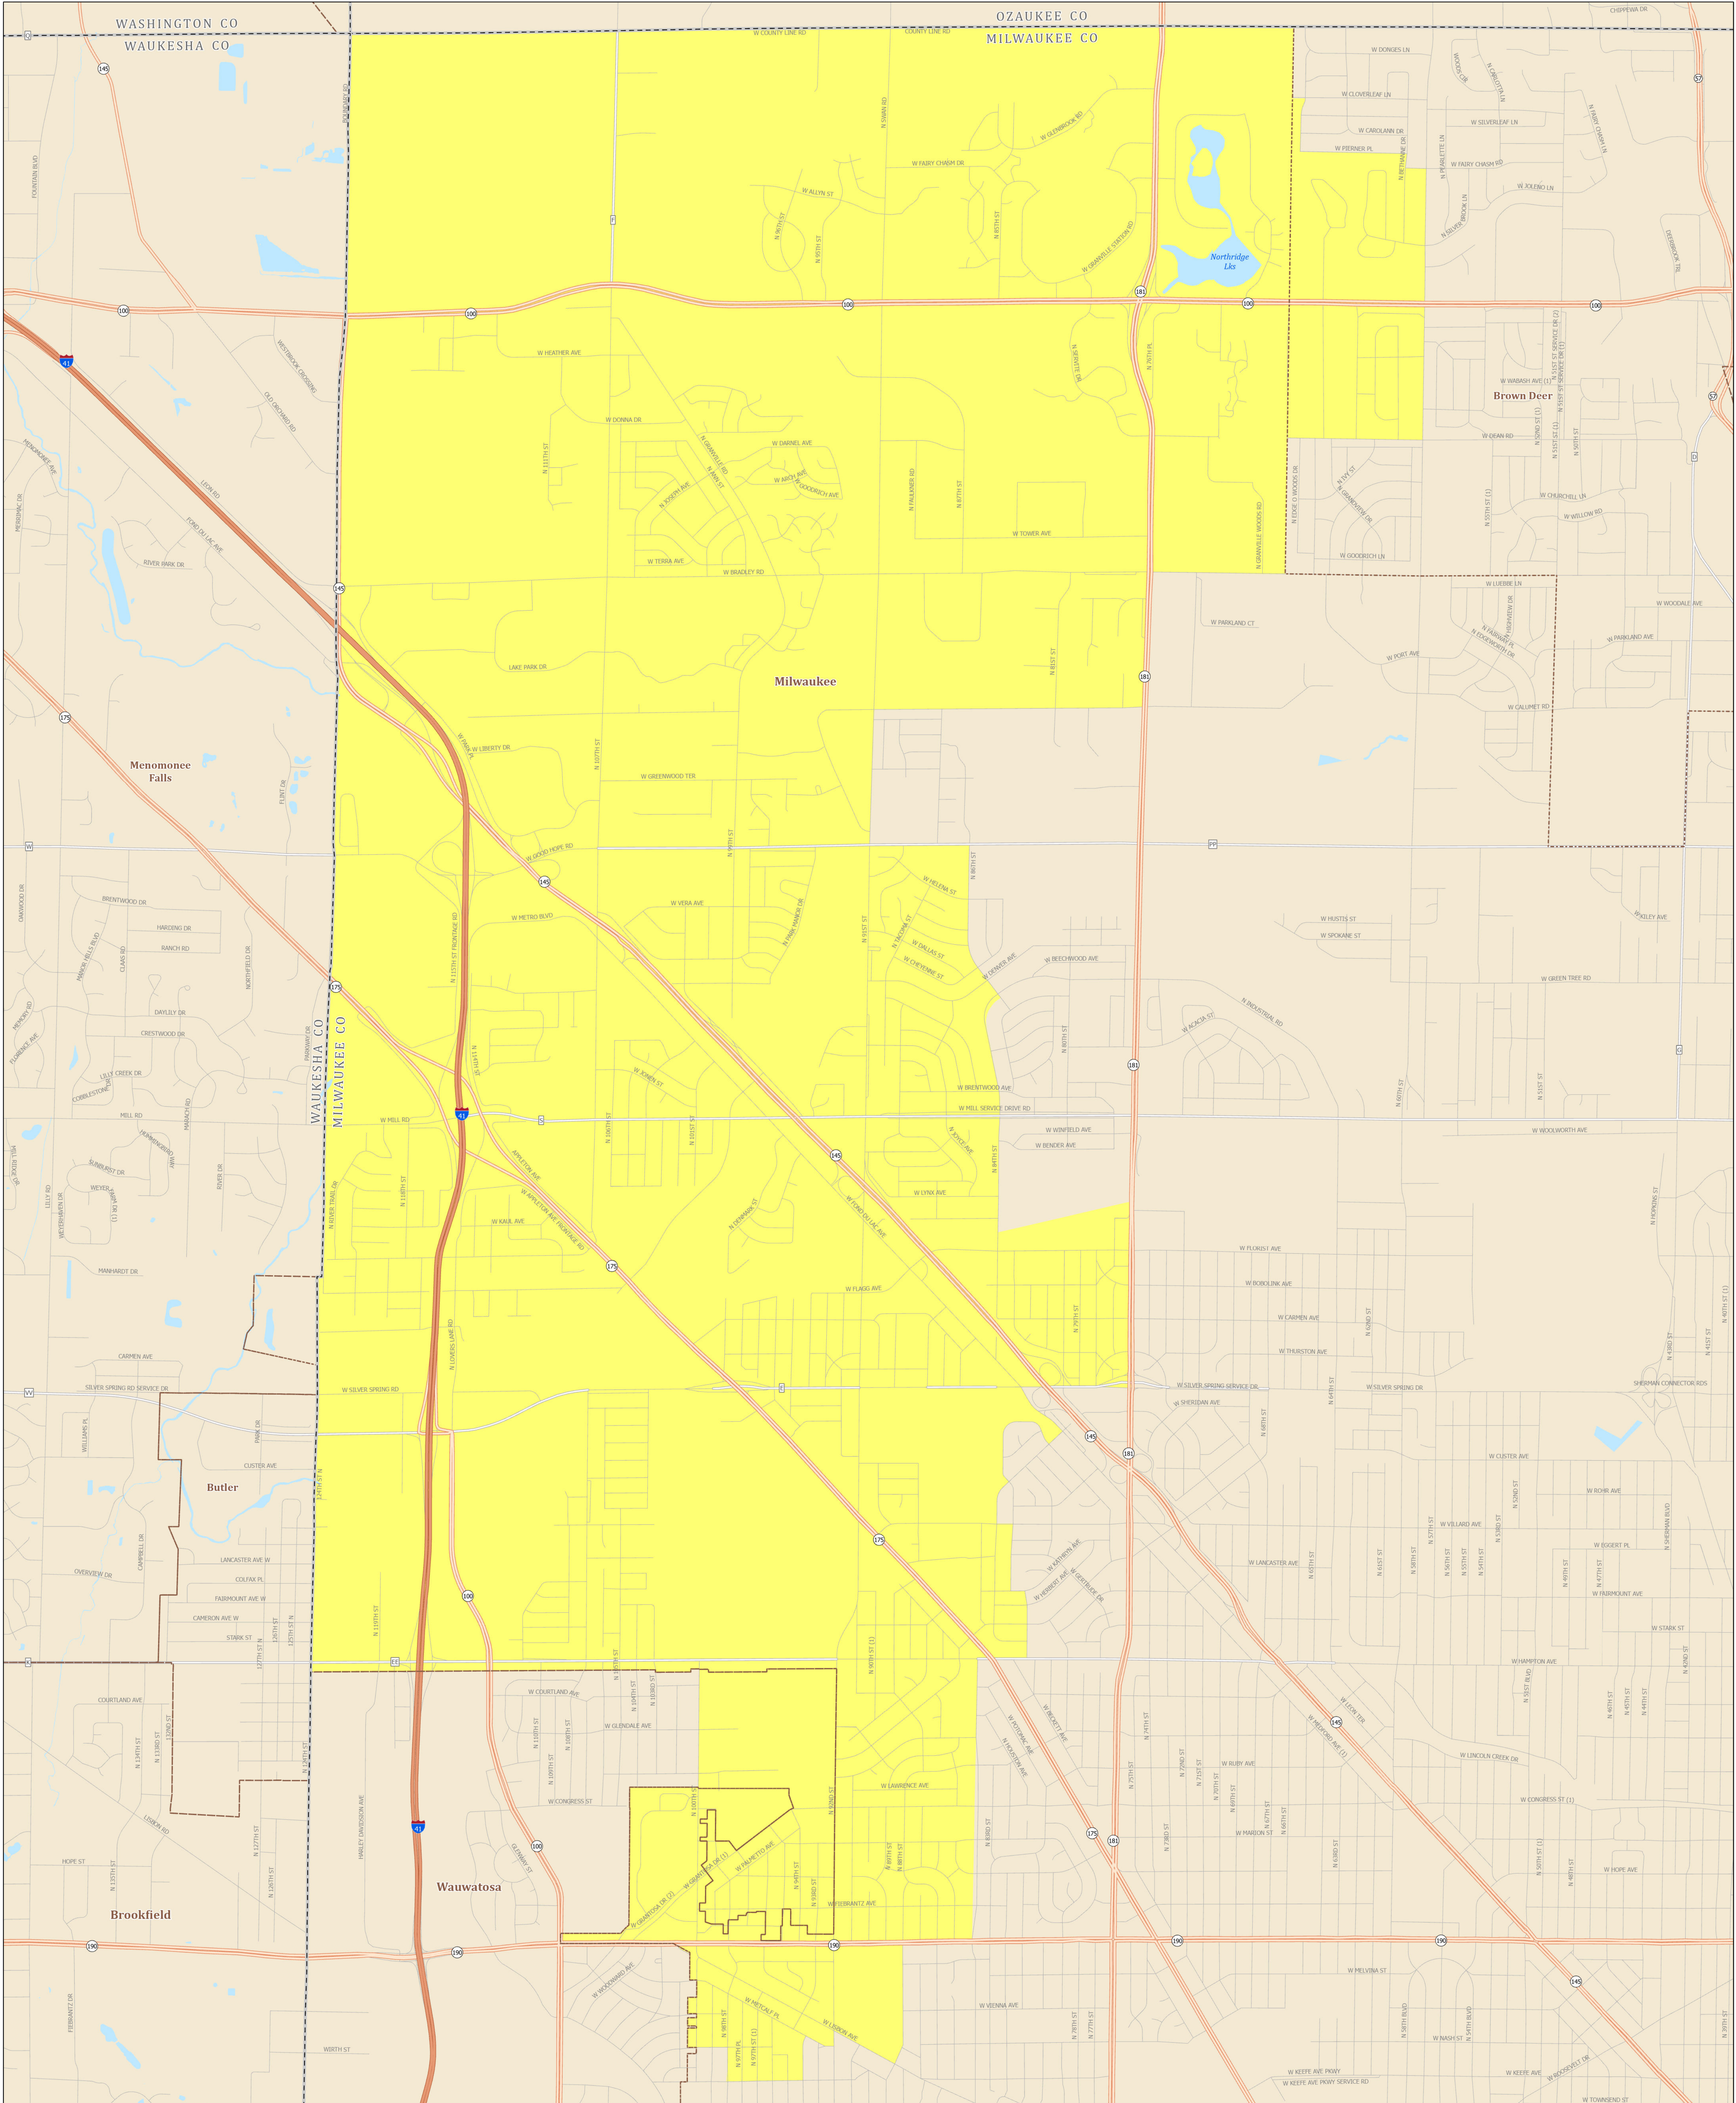

Assembly District 12

STATE OF WISCONSIN

Projection: NAD 1983 Wisconsin TM

Cartography: LTSB GIS Team, 2024

- Federal Highway
- State Highway
- County Road
- Local Road
- Assembly District 12
- County Boundary
- Cities, Towns, Villages
- Lakes, Rivers