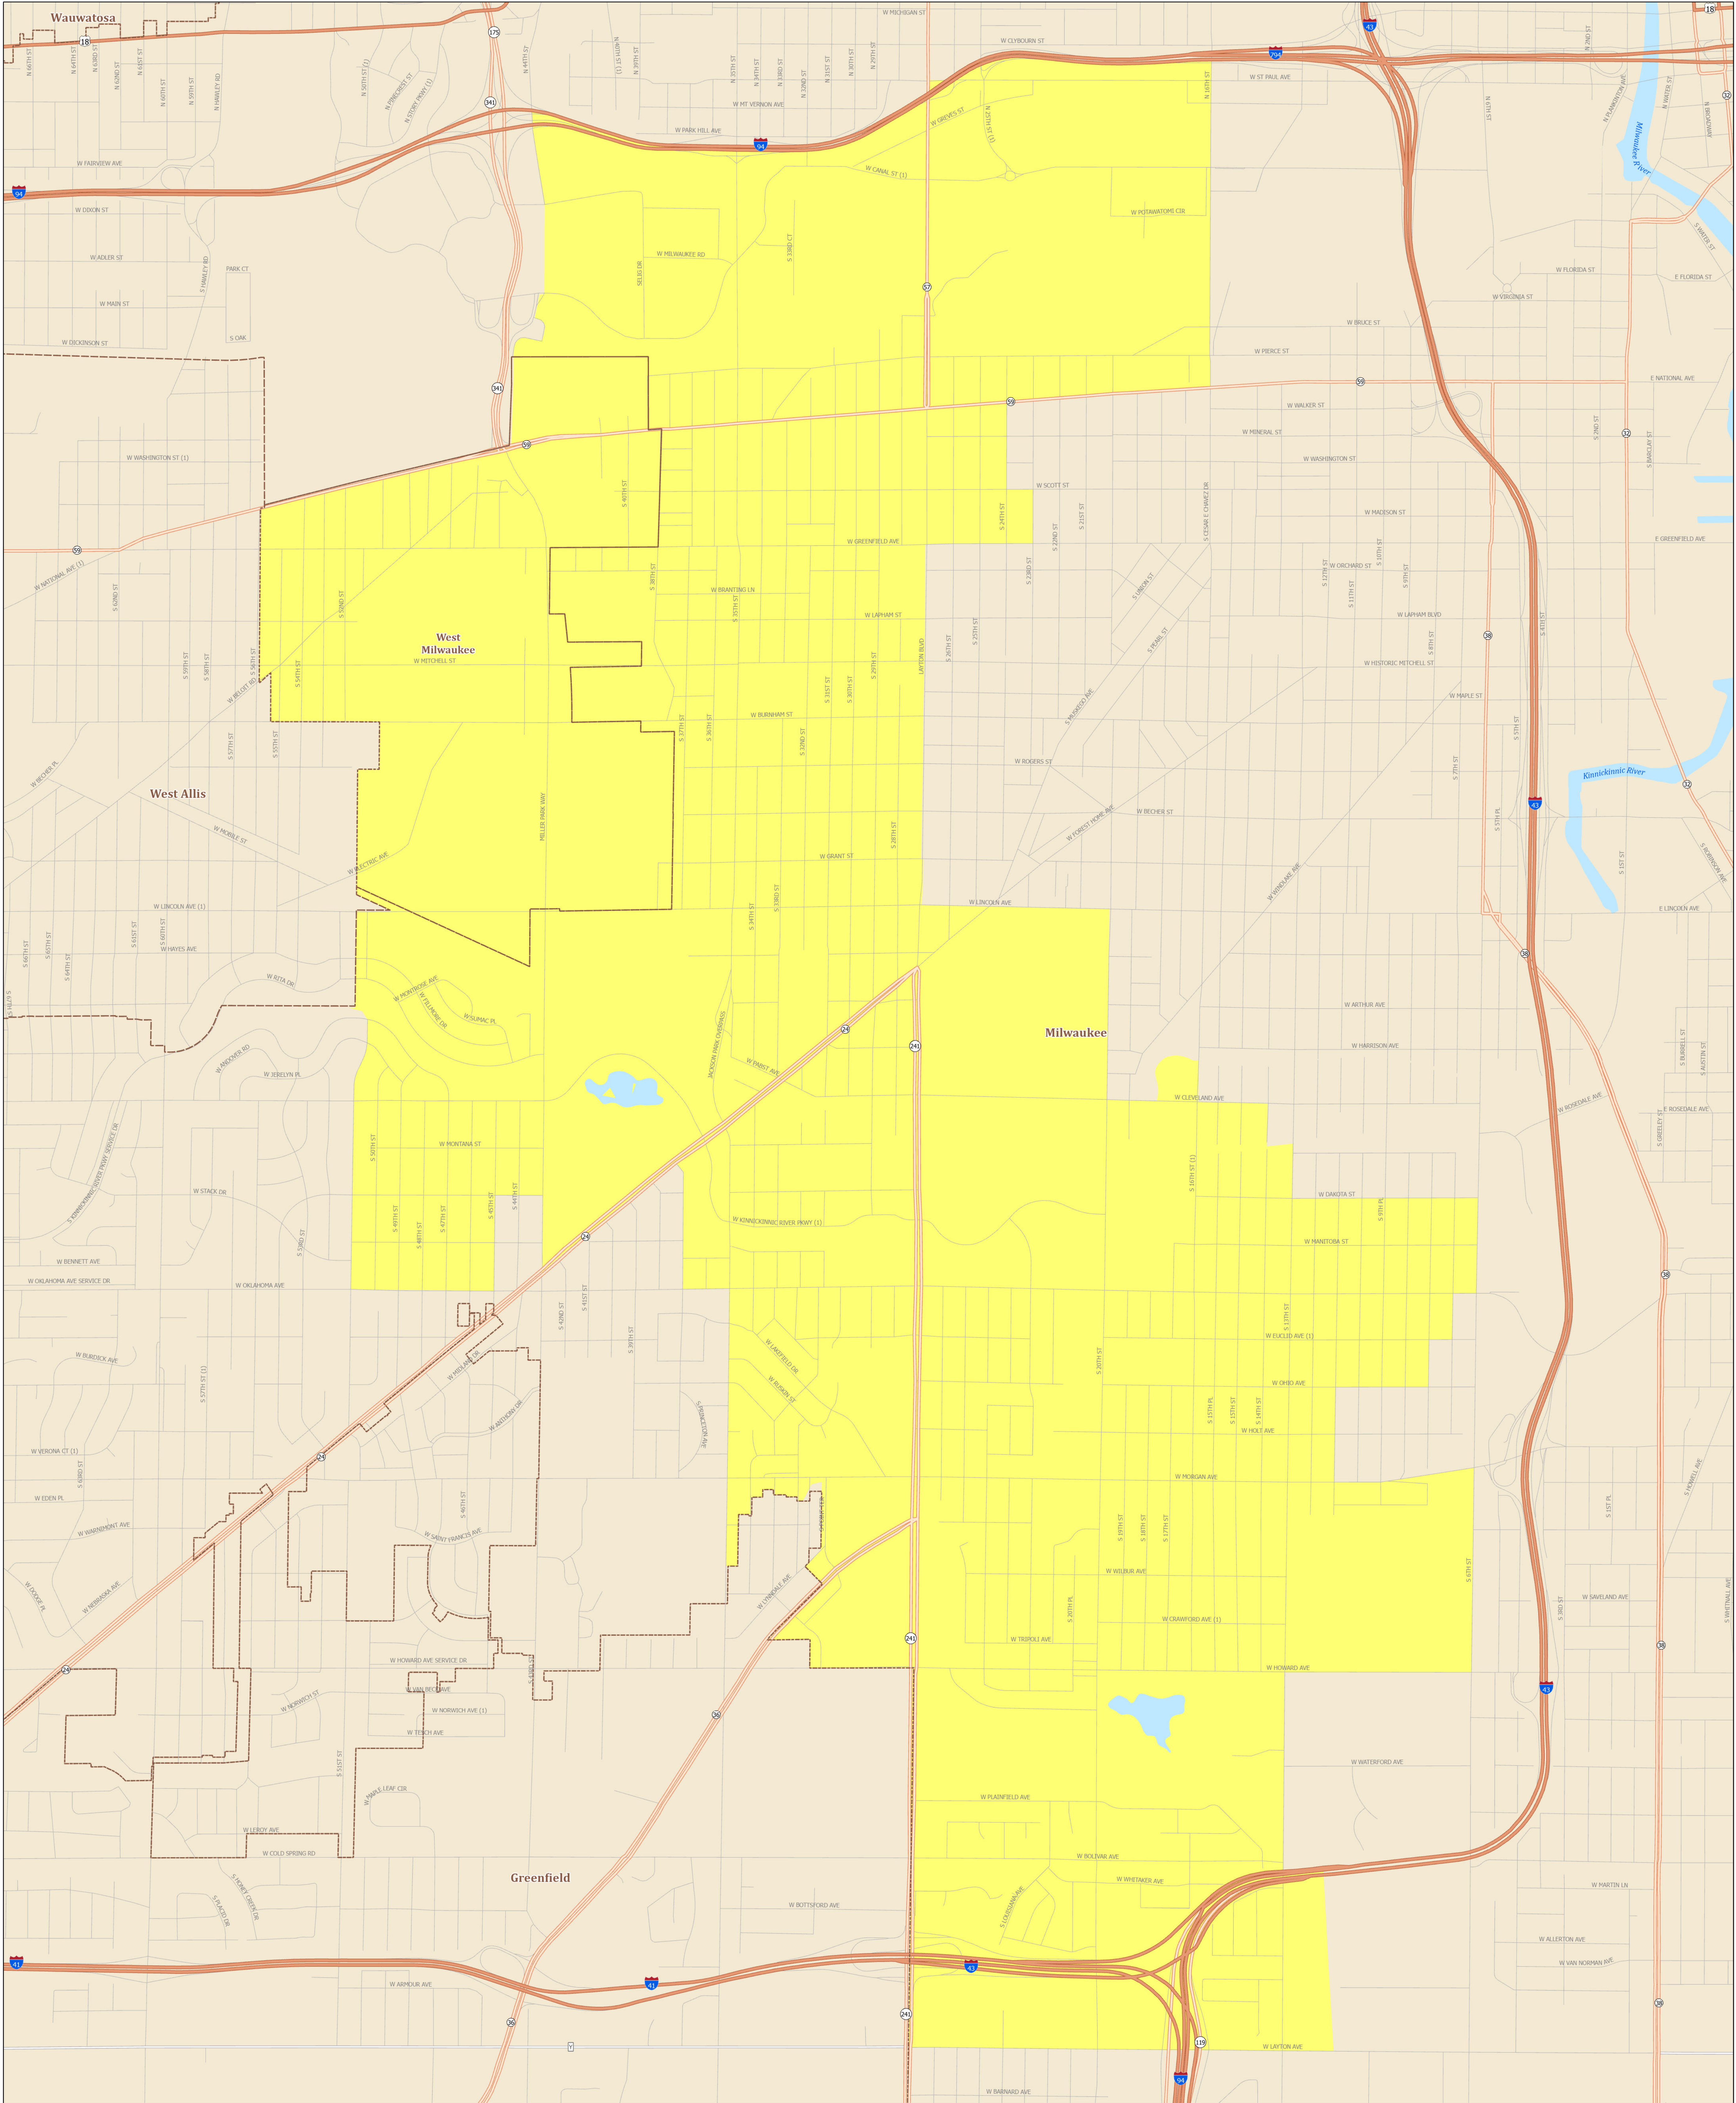

Assembly District 9

STATE OF WISCONSIN

Projection:
NAD 1983 Wisconsin TM

Cartography:
LTSB GIS Team, 2024

- Federal Highway
- State Highway
- County Road
- Local Road
- Assembly District 9
- County Boundary
- Cities, Towns, Villages
- Lakes, Rivers