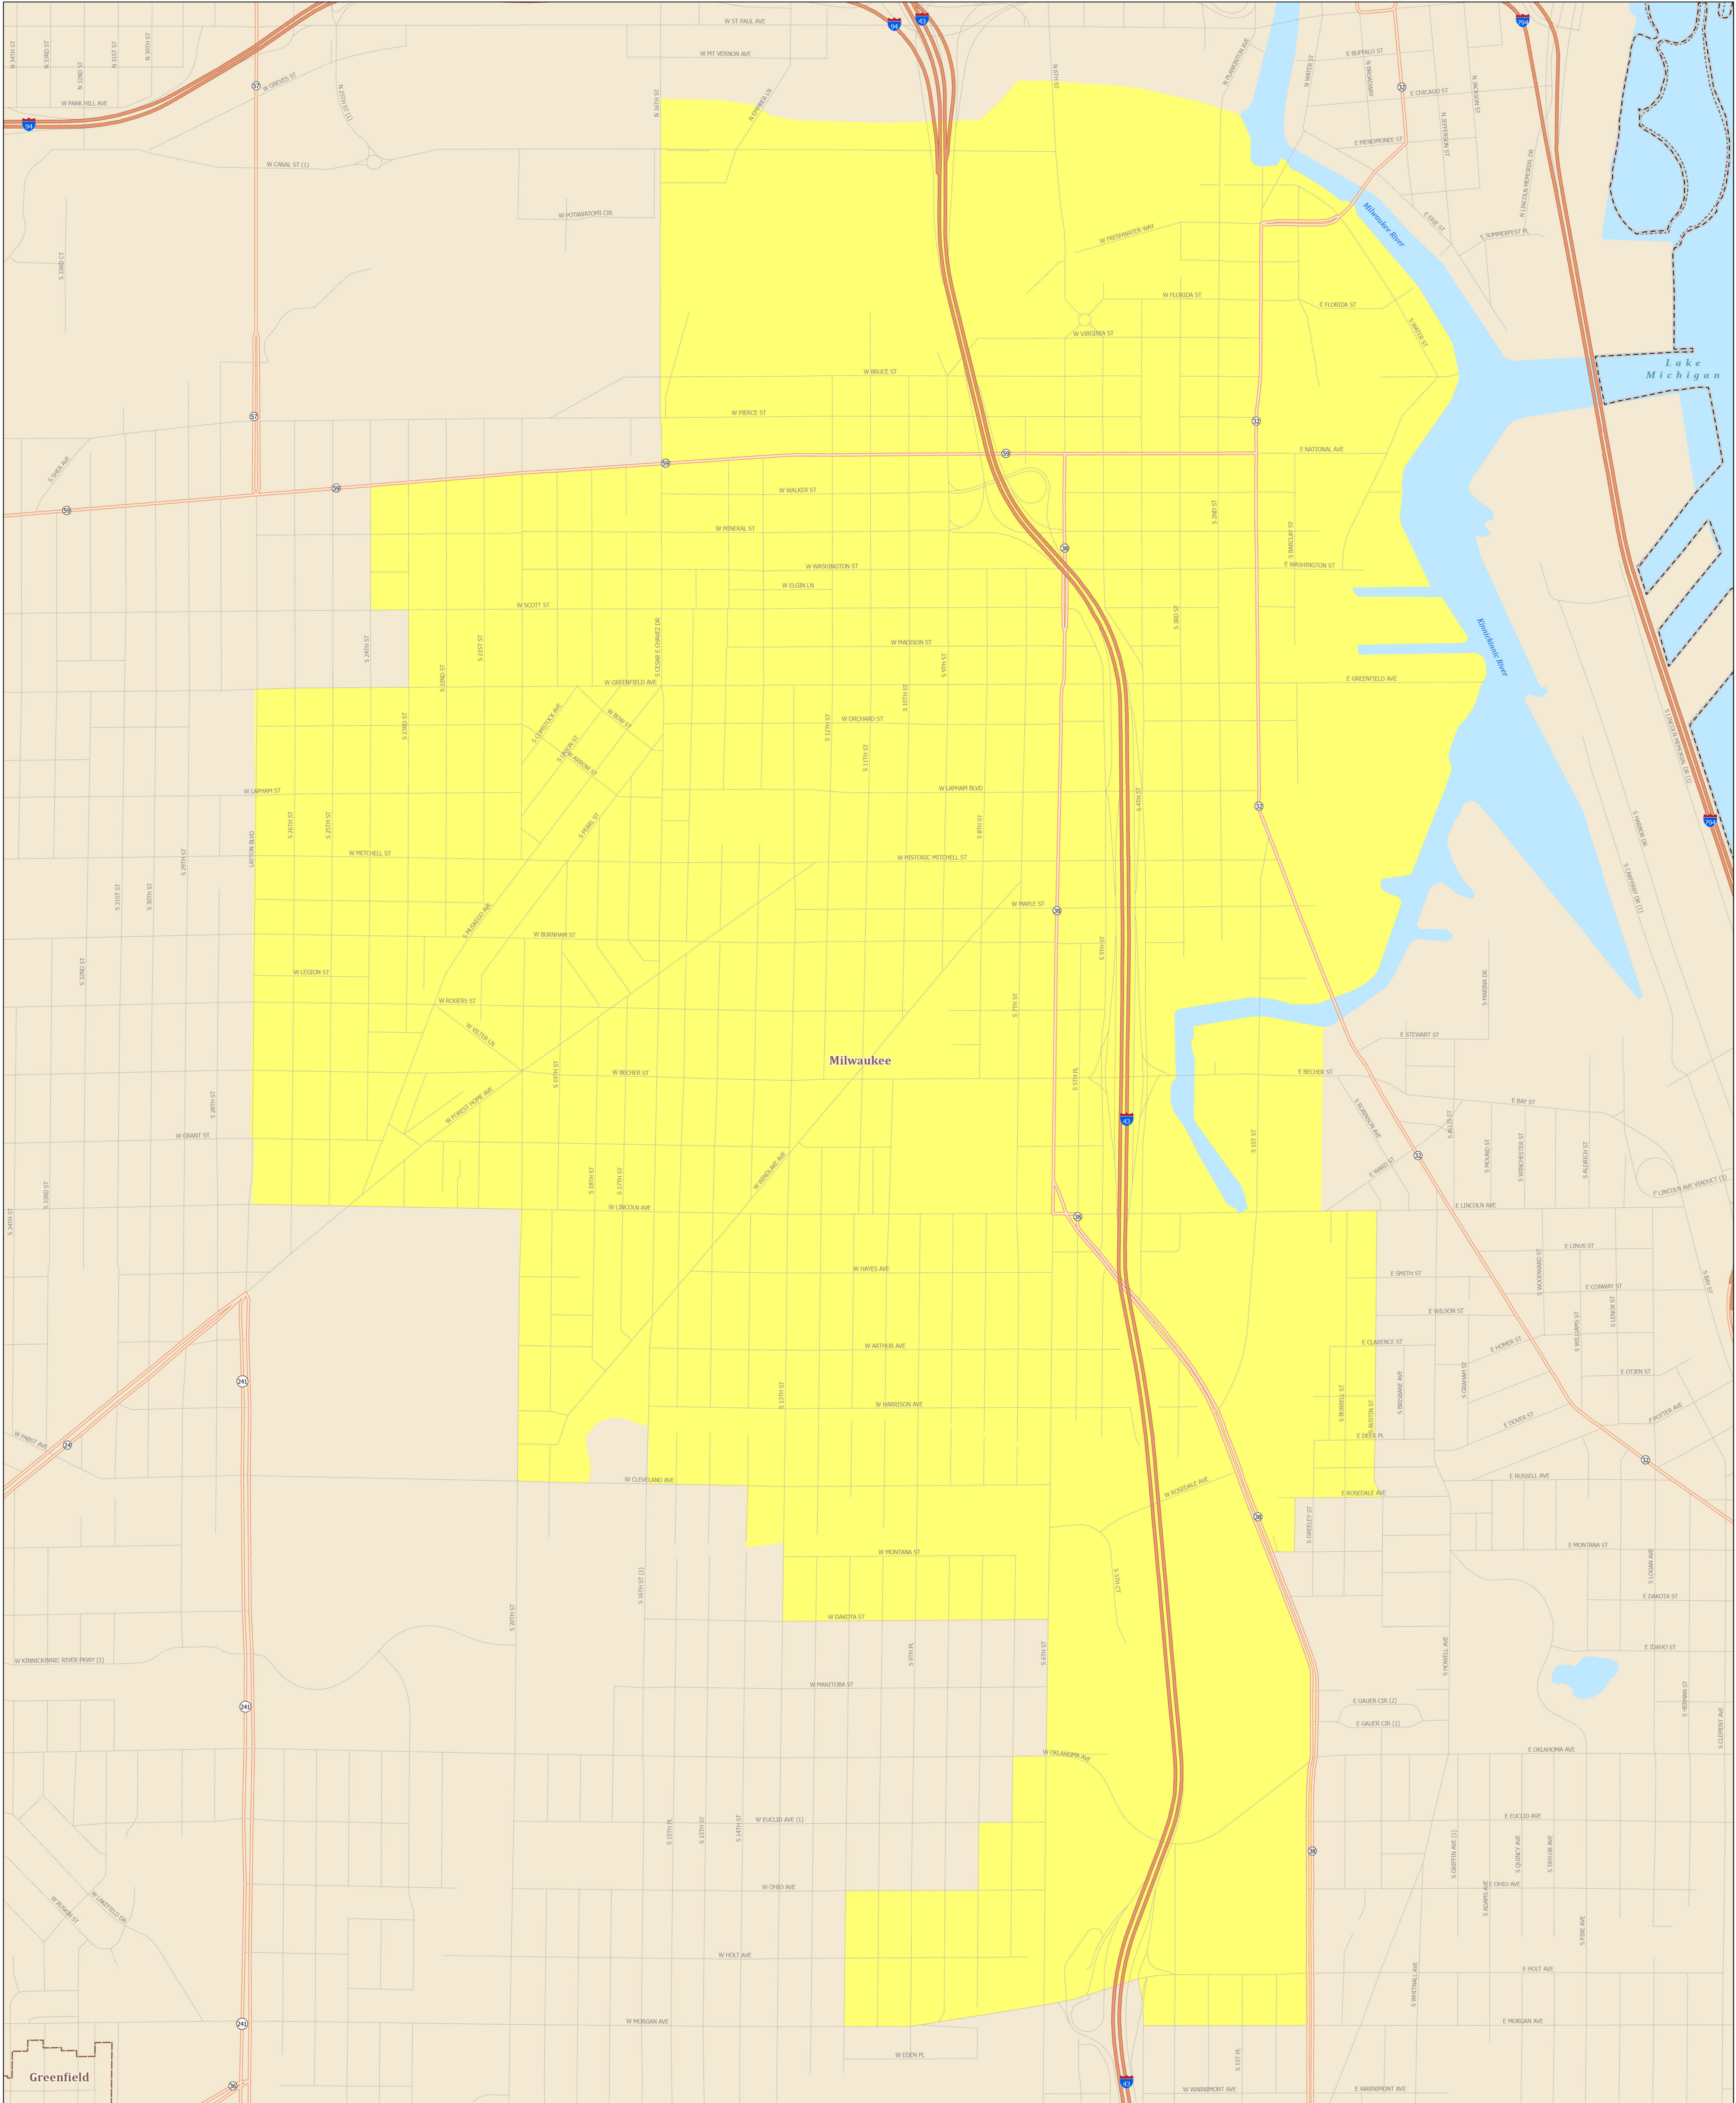

Assembly District 8

STATE OF WISCONSIN

Projection:
NAD 1983 Wisconsin TM

Cartography:
LTSB GIS Team, 2024

- Federal Highway
- State Highway
- County Road
- Local Road
- Assembly District 8
- County Boundary
- Cities, Towns, Villages
- Lakes, Rivers