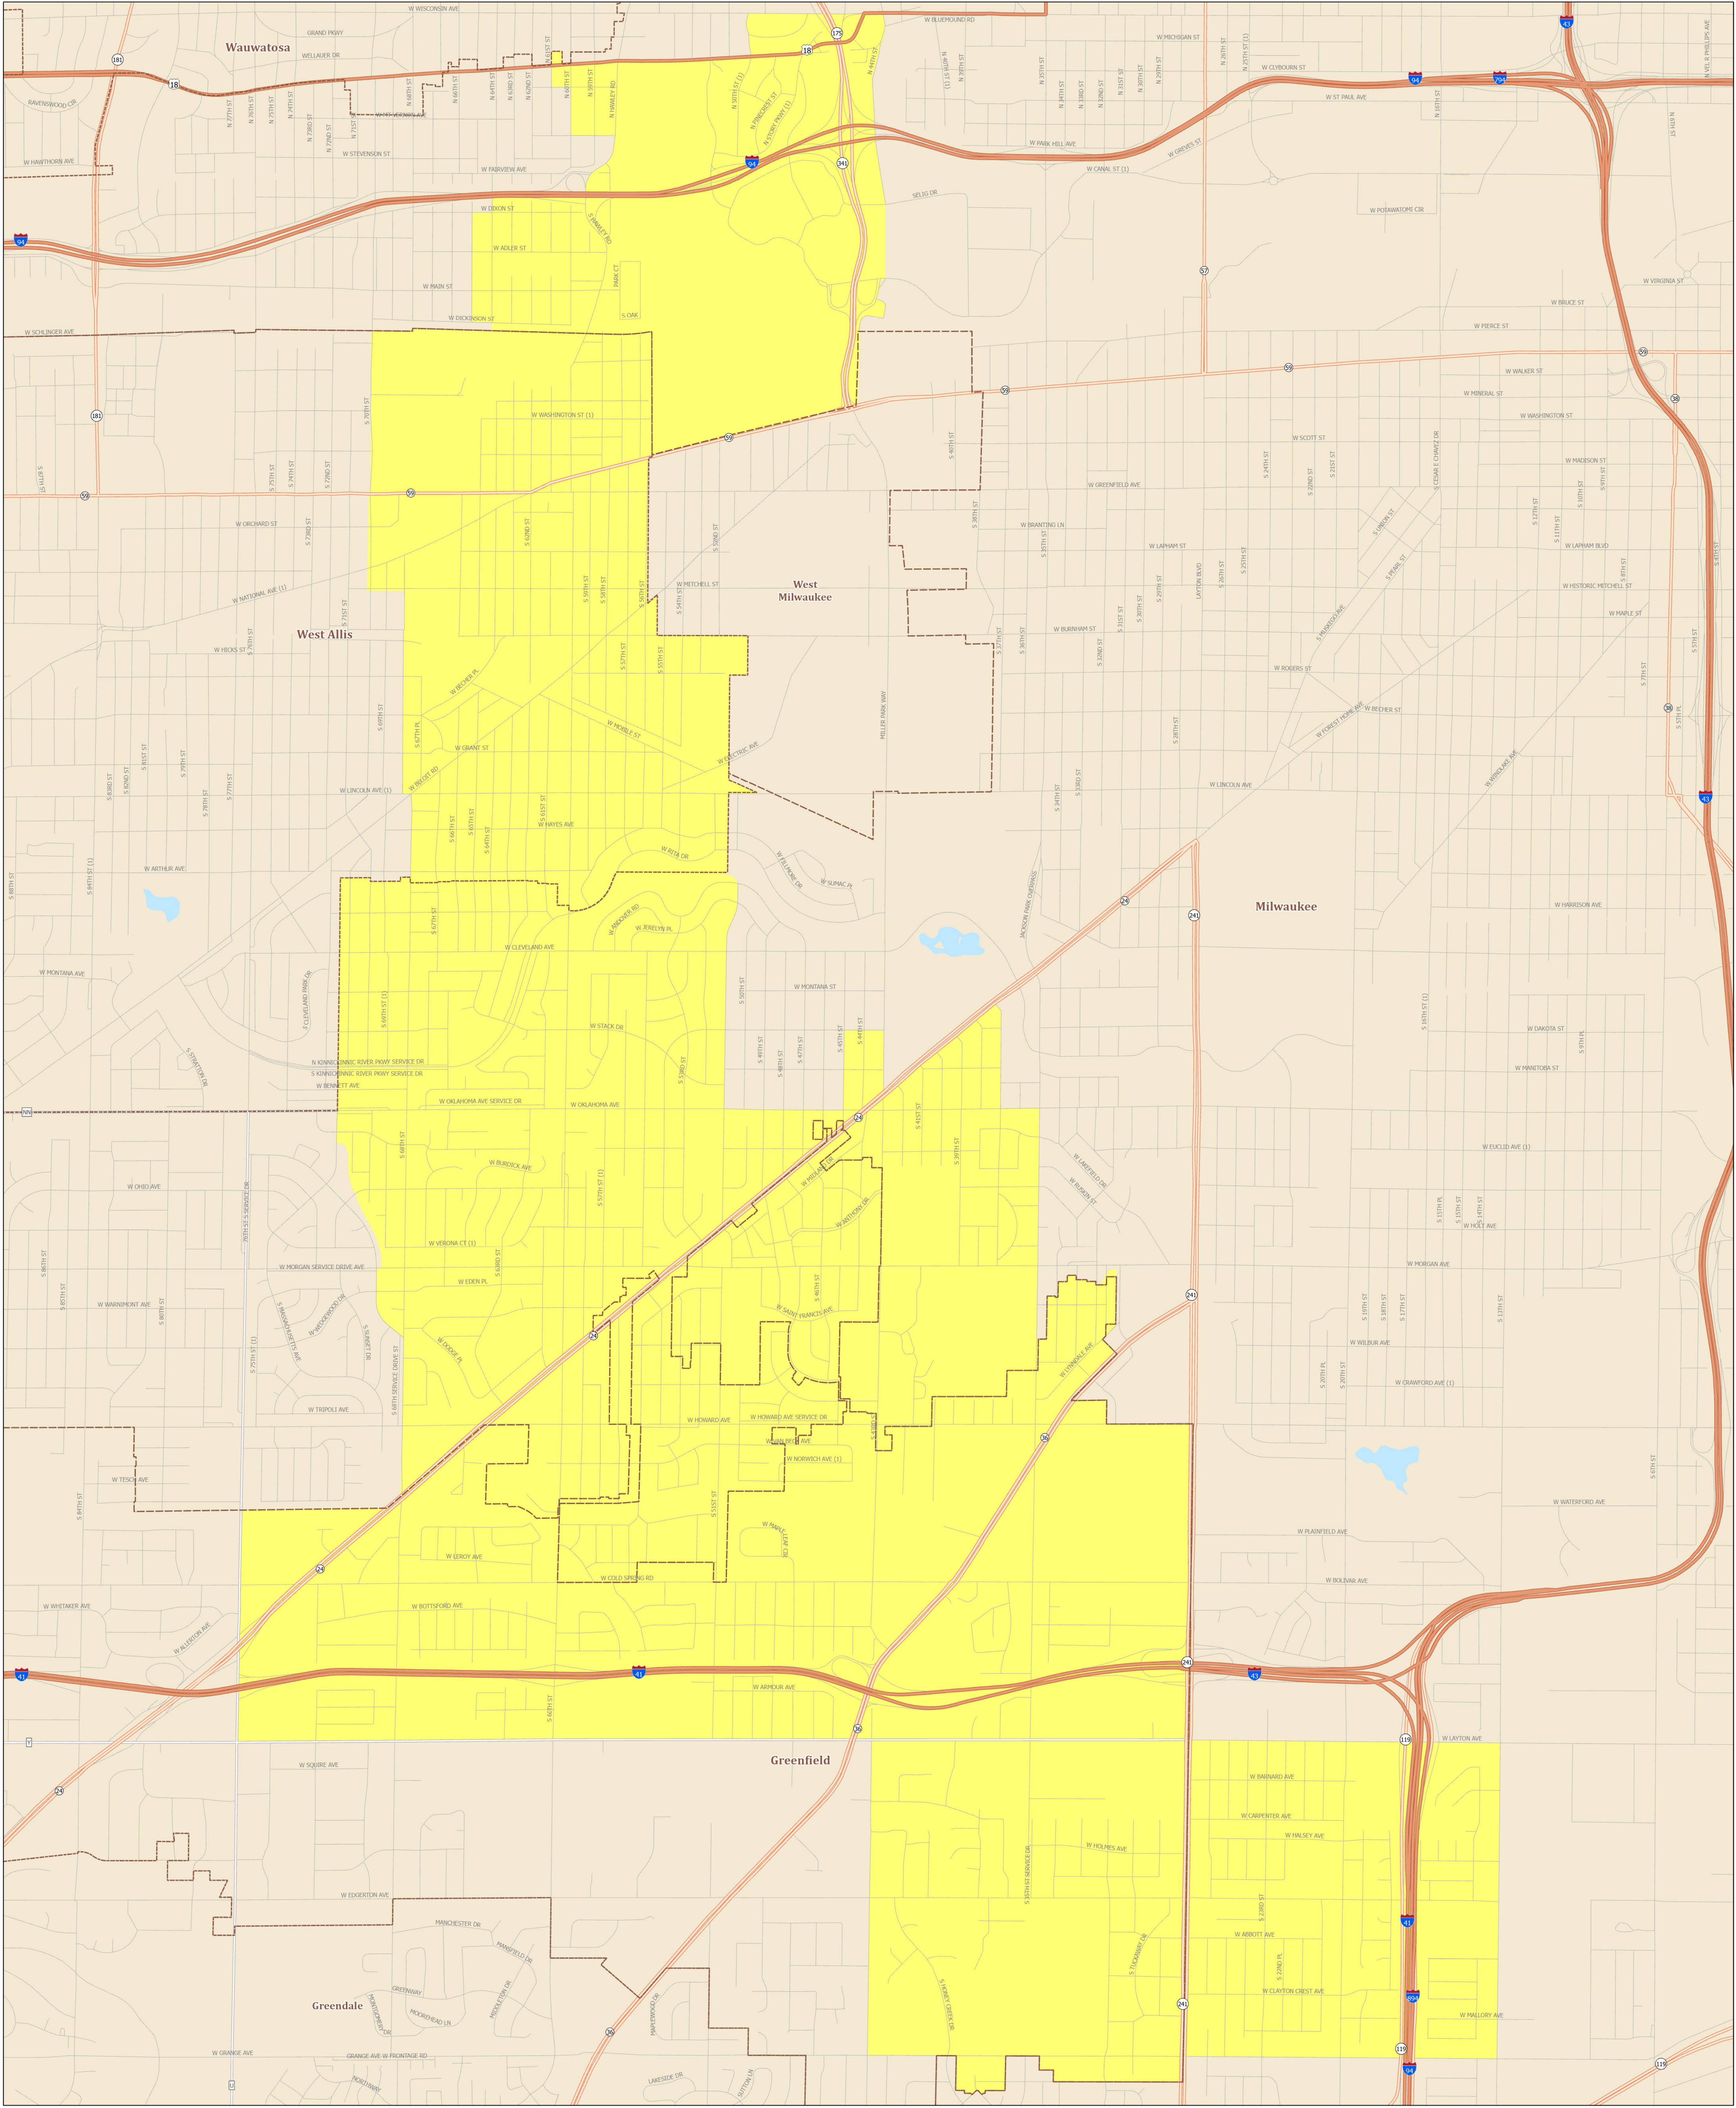

Assembly District 7

STATE OF WISCONSIN

Projection:
NAD 1983 Wisconsin TM

Cartography:
LTSB GIS Team, 2024

- Federal Highway
- State Highway
- County Road
- Local Road
- Assembly District 7
- County Boundary
- Cities, Towns, Villages
- Lakes, Rivers