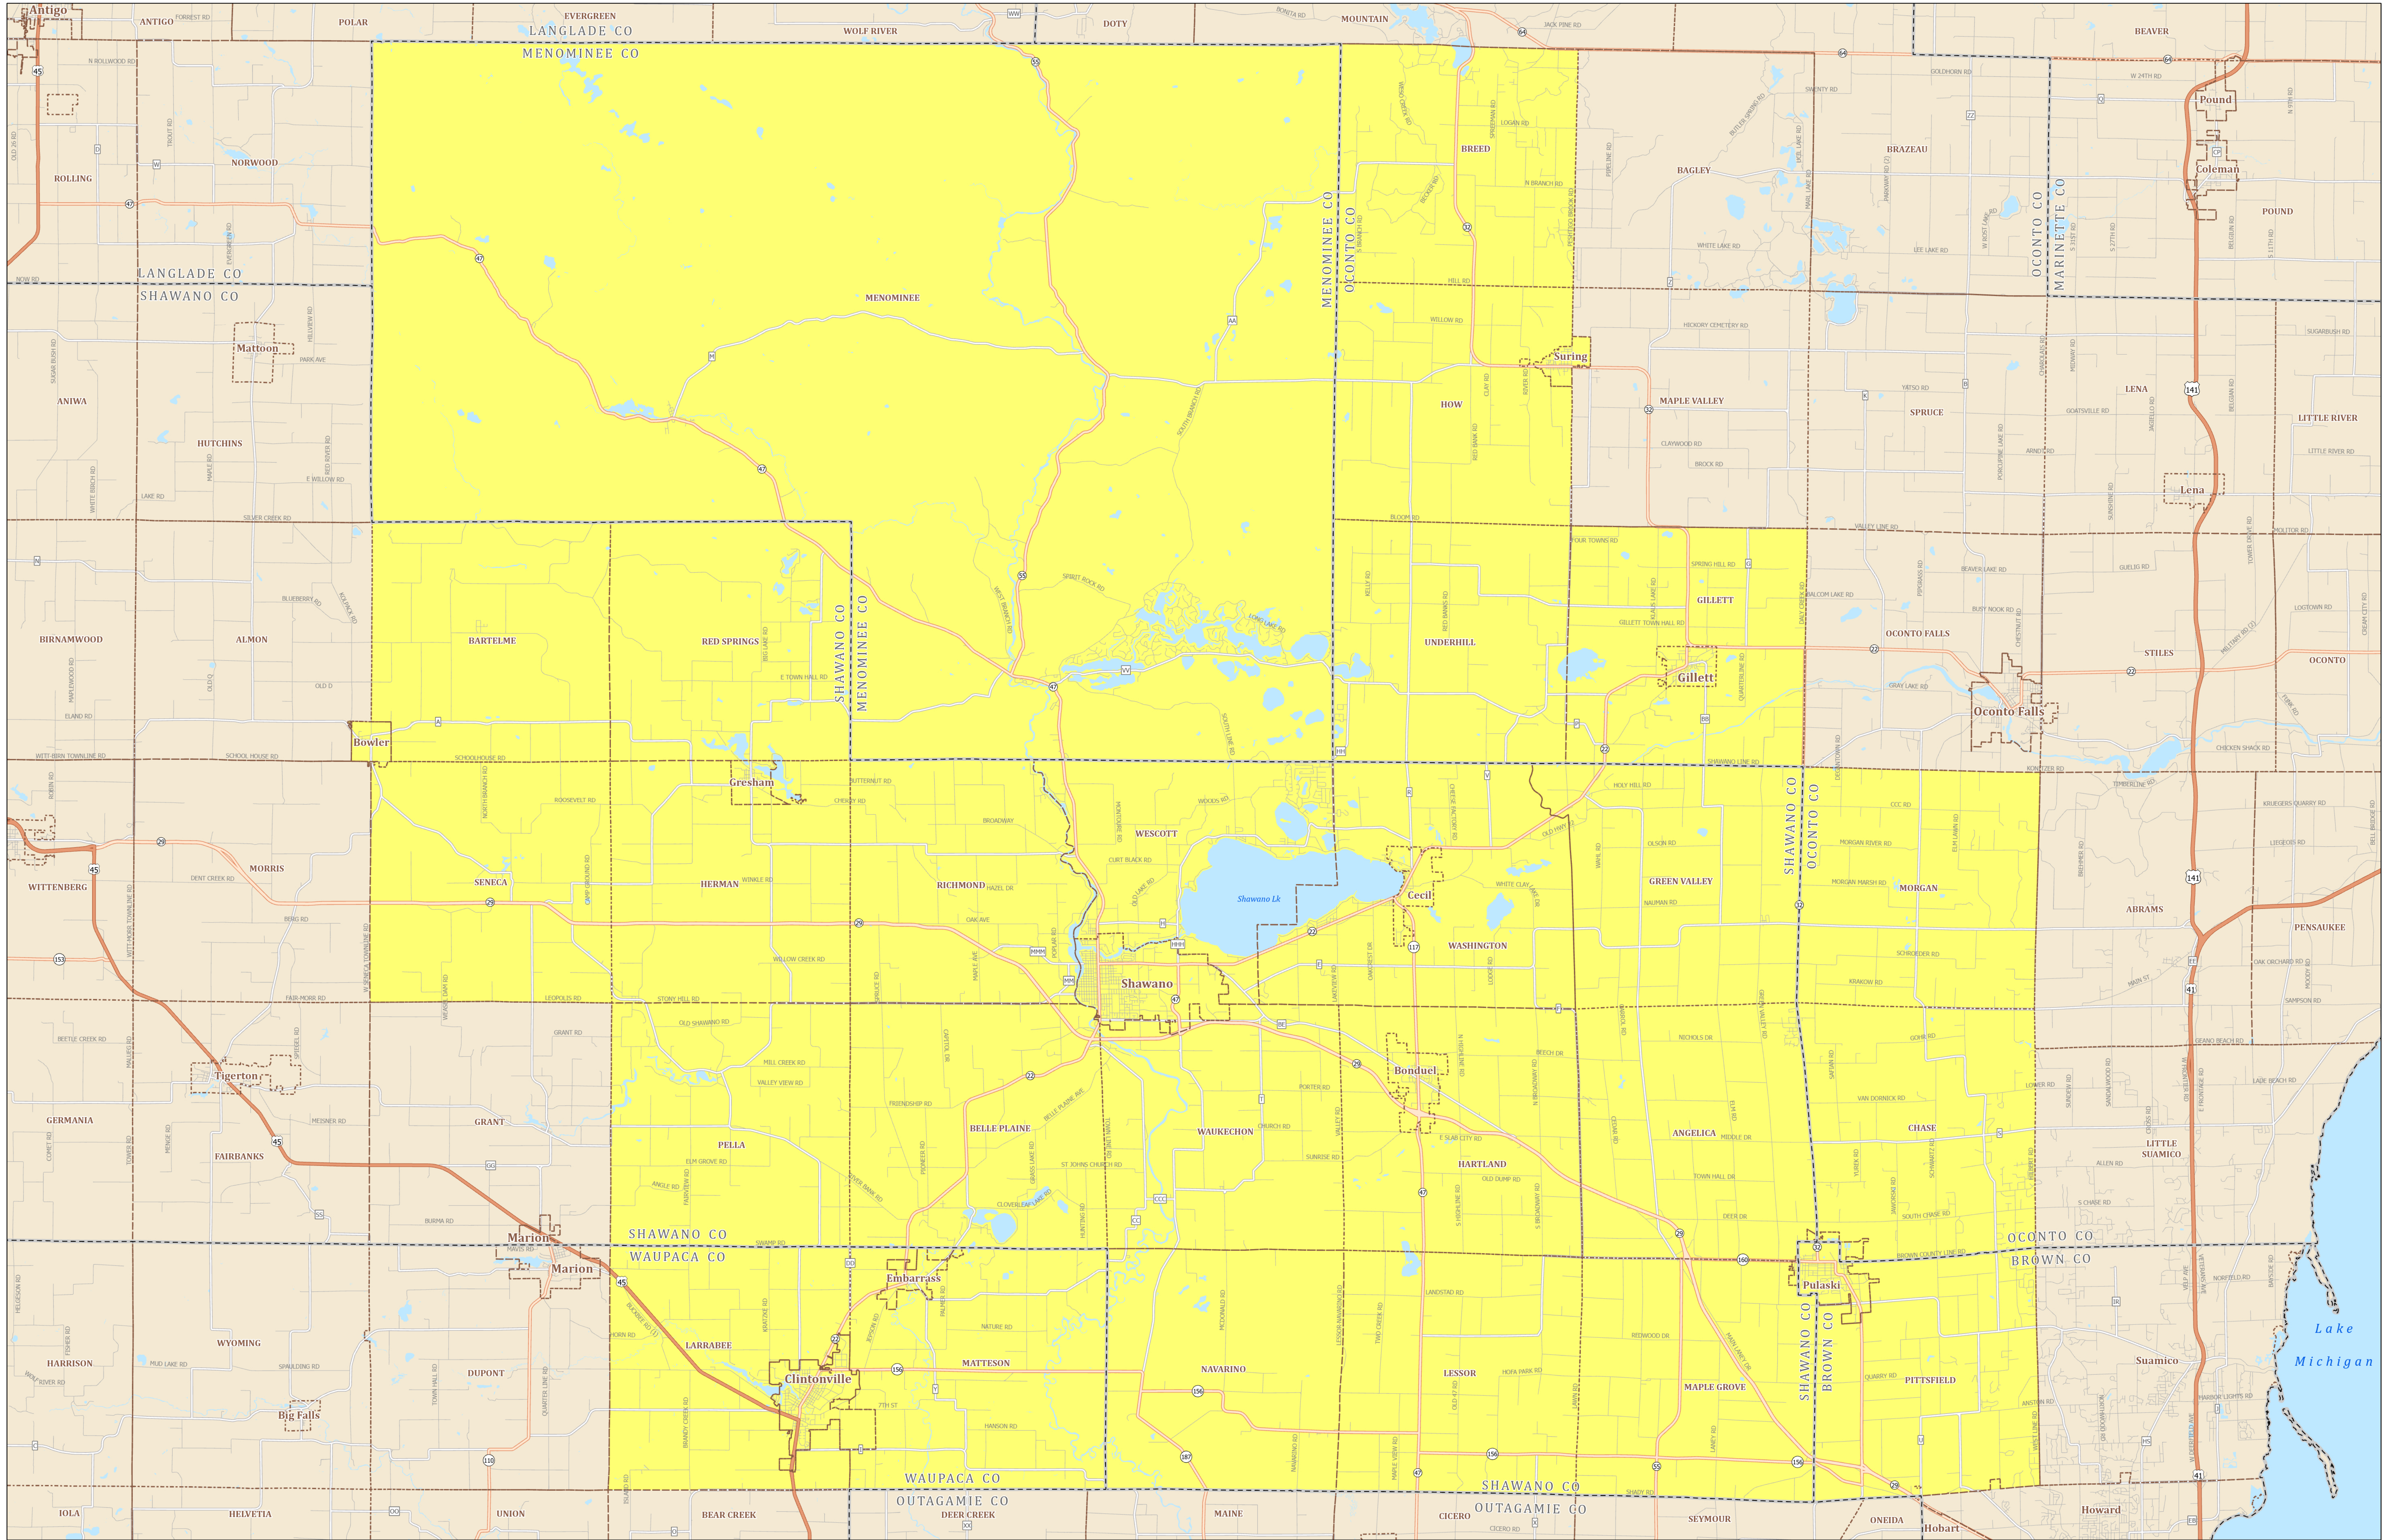

Assembly District 6

STATE OF WISCONSIN

- Federal Highway
- State Highway
- County Road
- Local Road
- Assembly District 6
- County Boundary
- Cities, Towns, Villages
- Lakes, Rivers