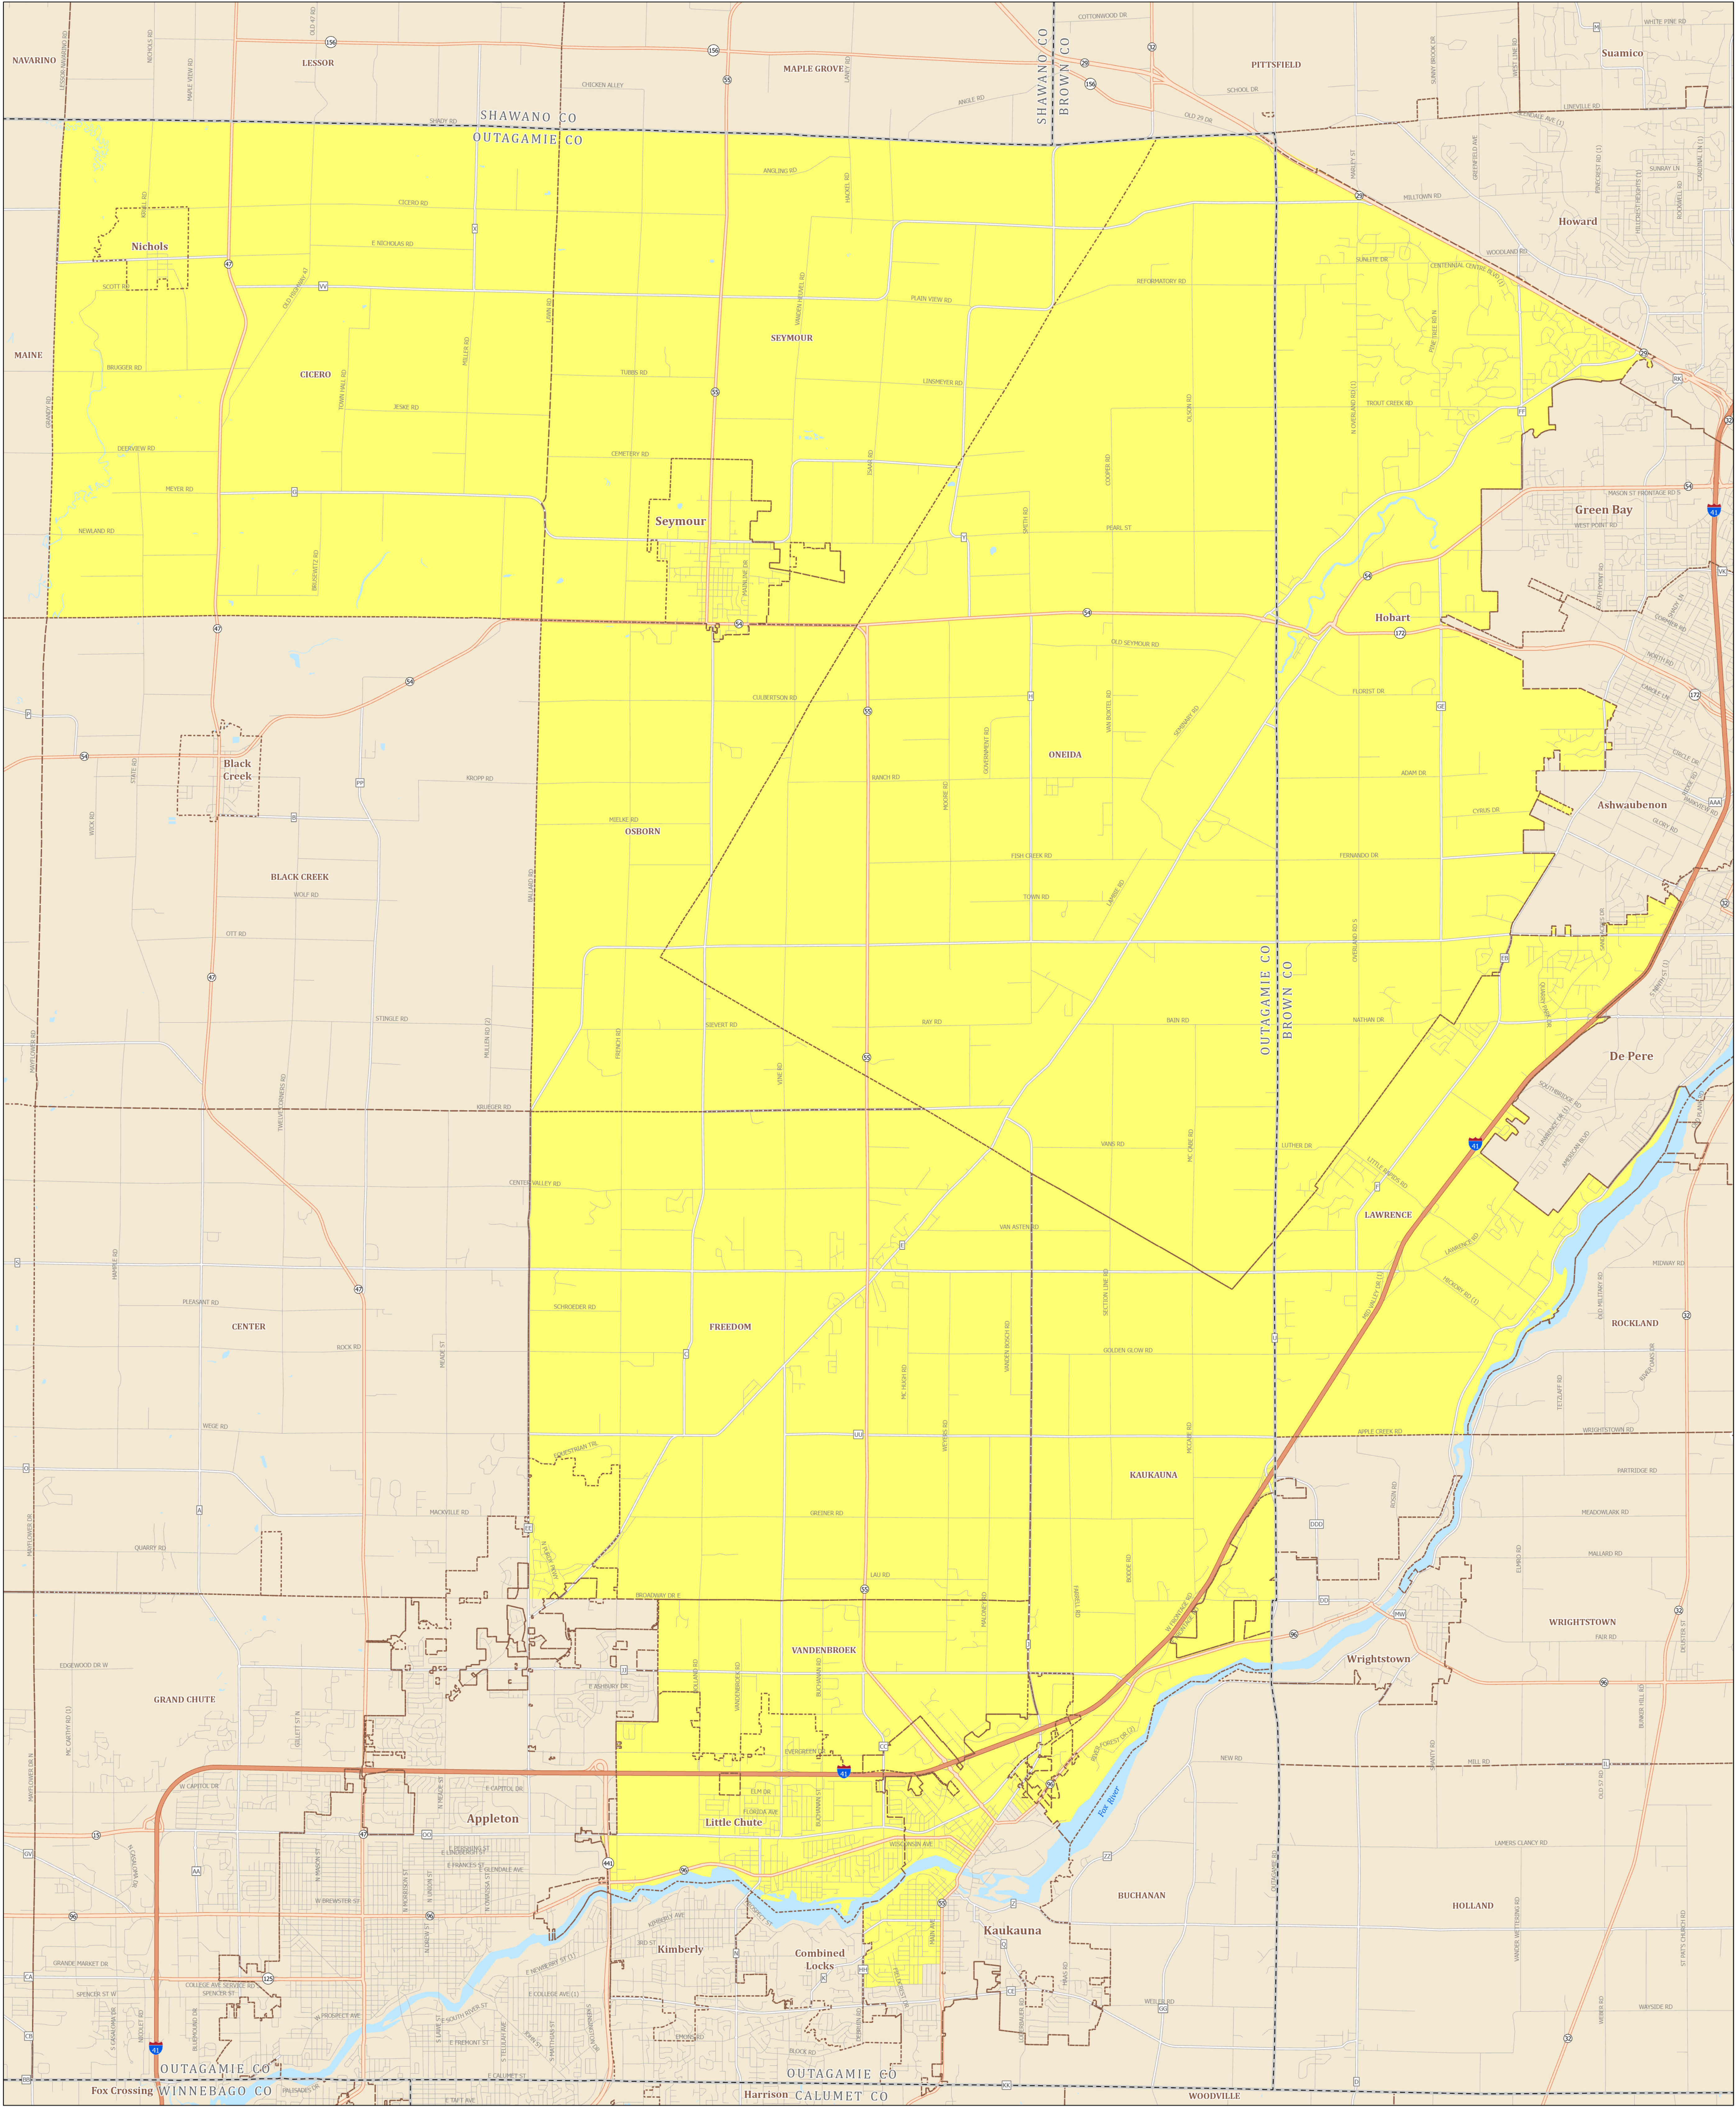

Assembly District 5

STATE OF WISCONSIN

Projection:
NAD 1983 Wisconsin TM

Cartography:
LTSB GIS Team, 2024

- Federal Highway
- State Highway
- County Road
- Local Road
- Assembly District 5
- County Boundary
- Cities, Towns, Villages
- Lakes, Rivers