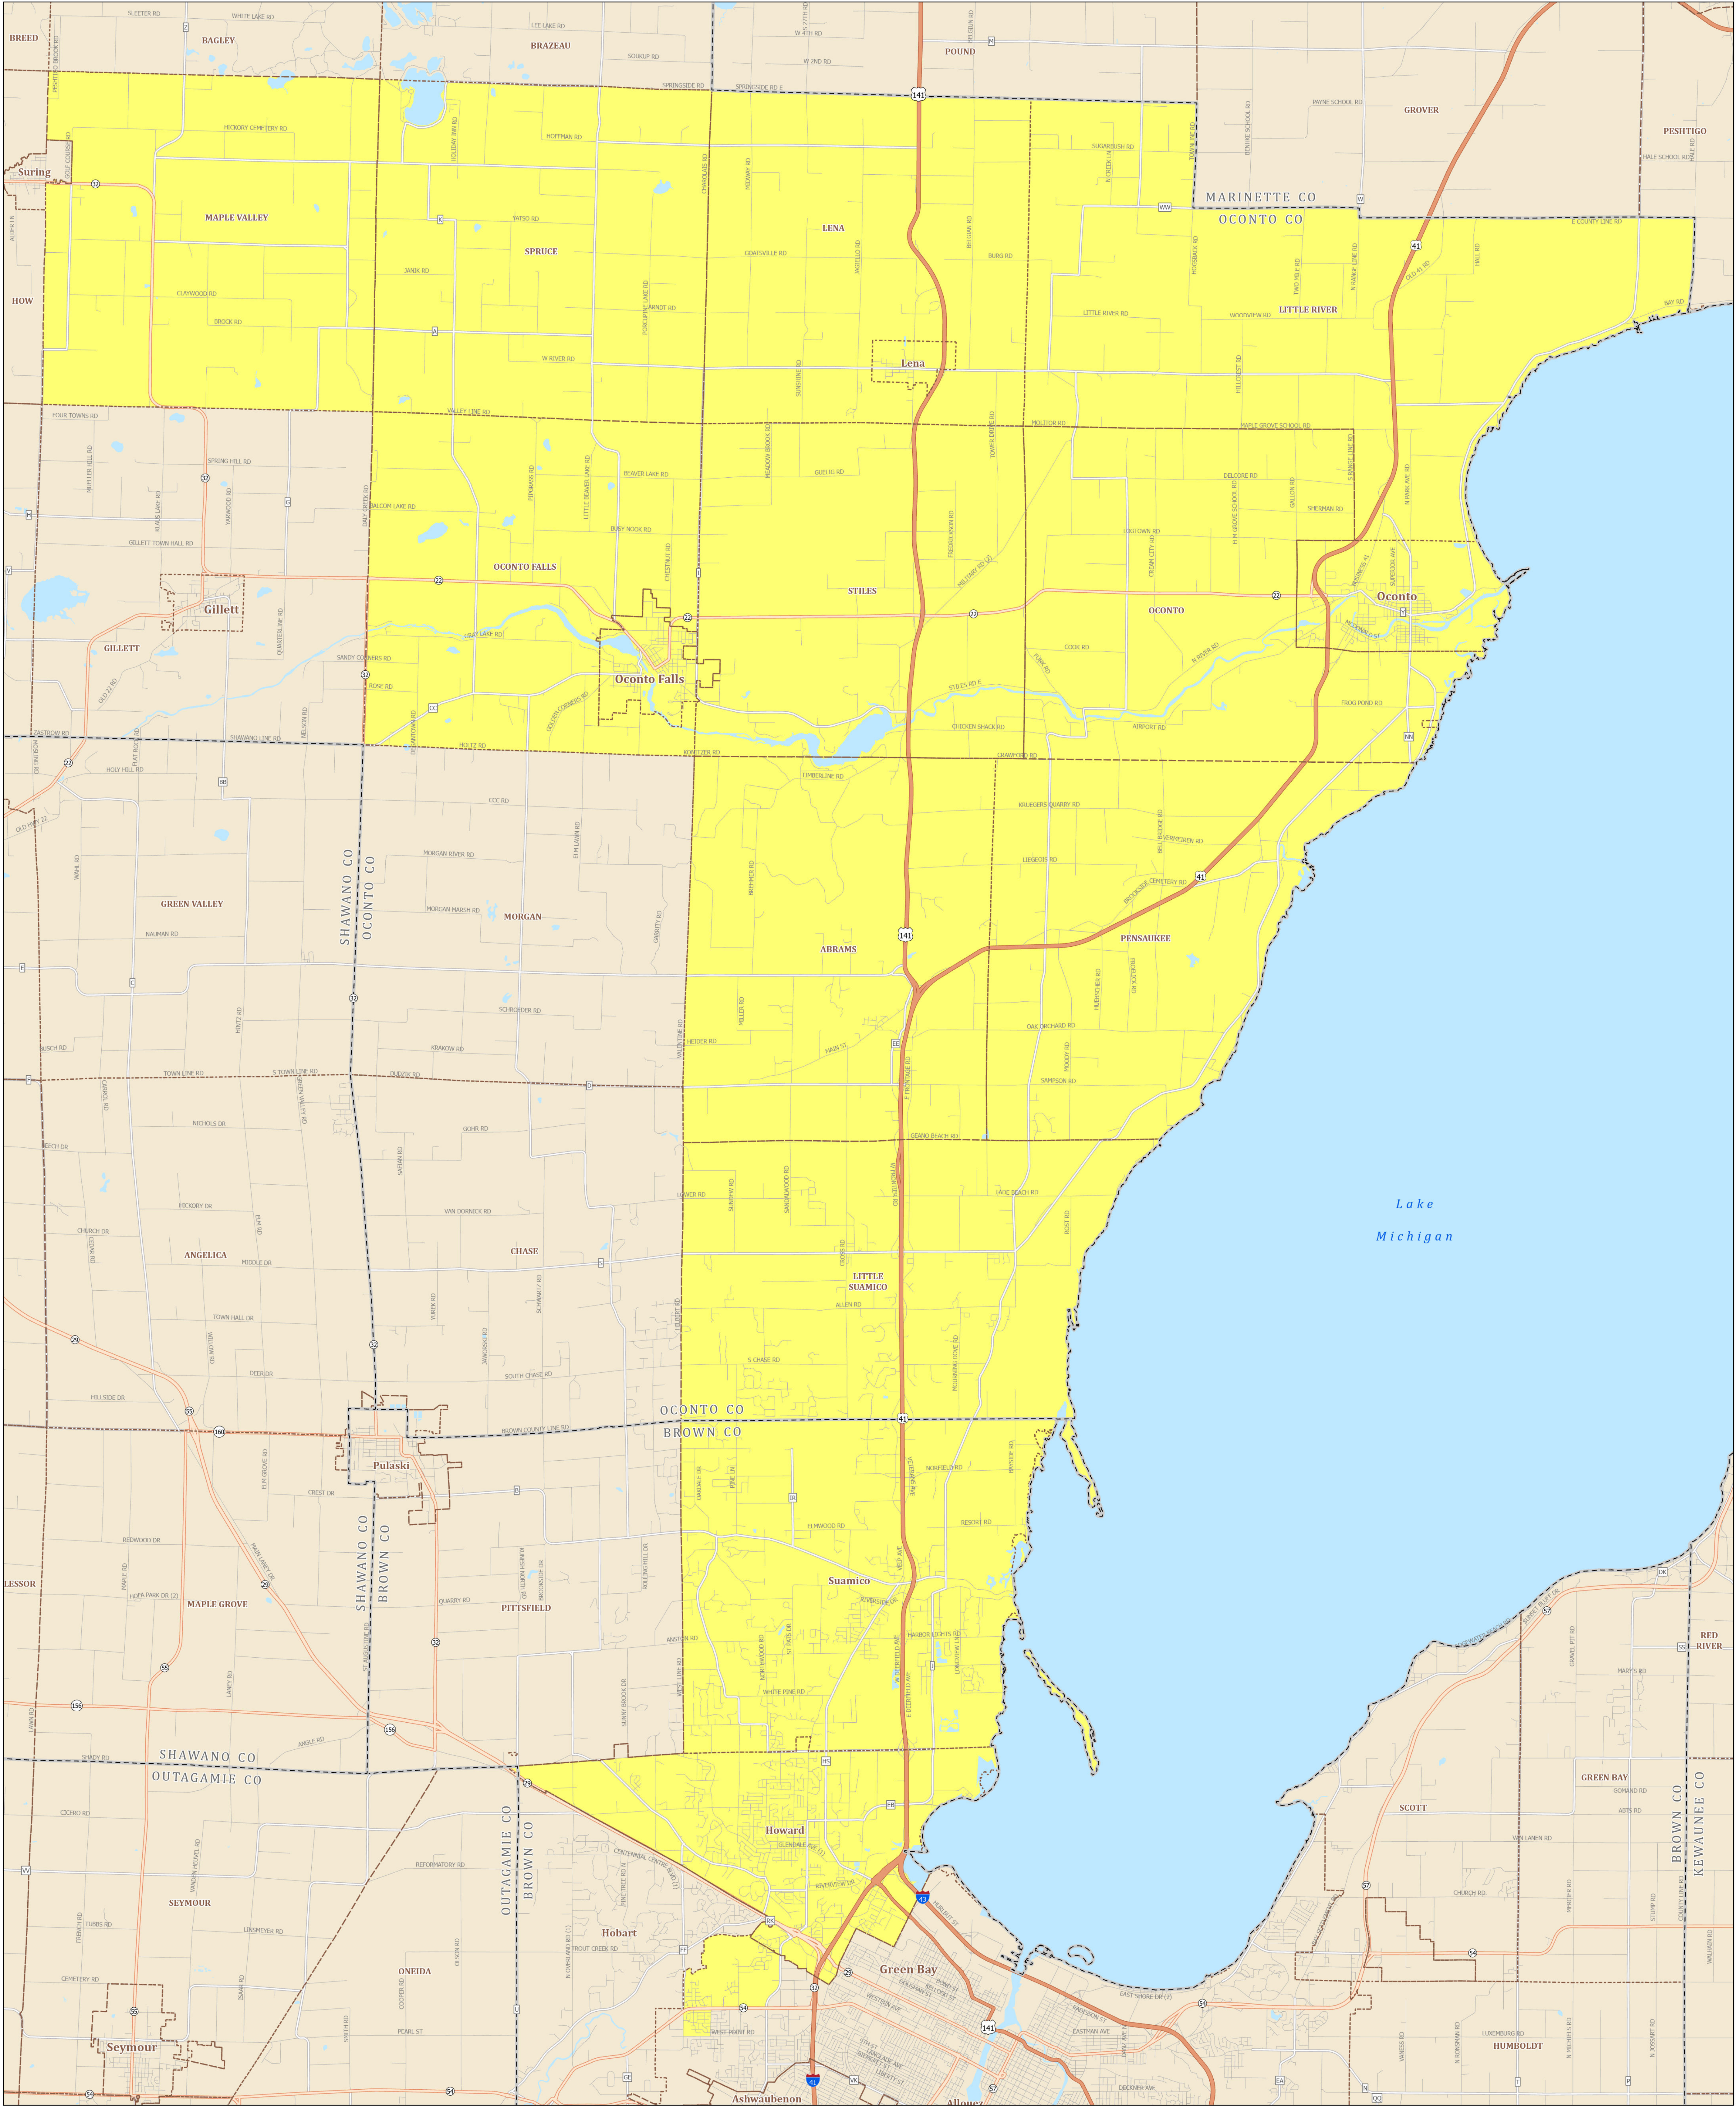

Assembly District 4

STATE OF WISCONSIN

Projection: NAD 1983 Wisconsin TM

Cartography: LTSB GIS Team, 2024

- Federal Highway
- State Highway
- County Road
- Local Road
- Assembly District 4
- County Boundary
- Cities, Towns, Villages
- Lakes, Rivers