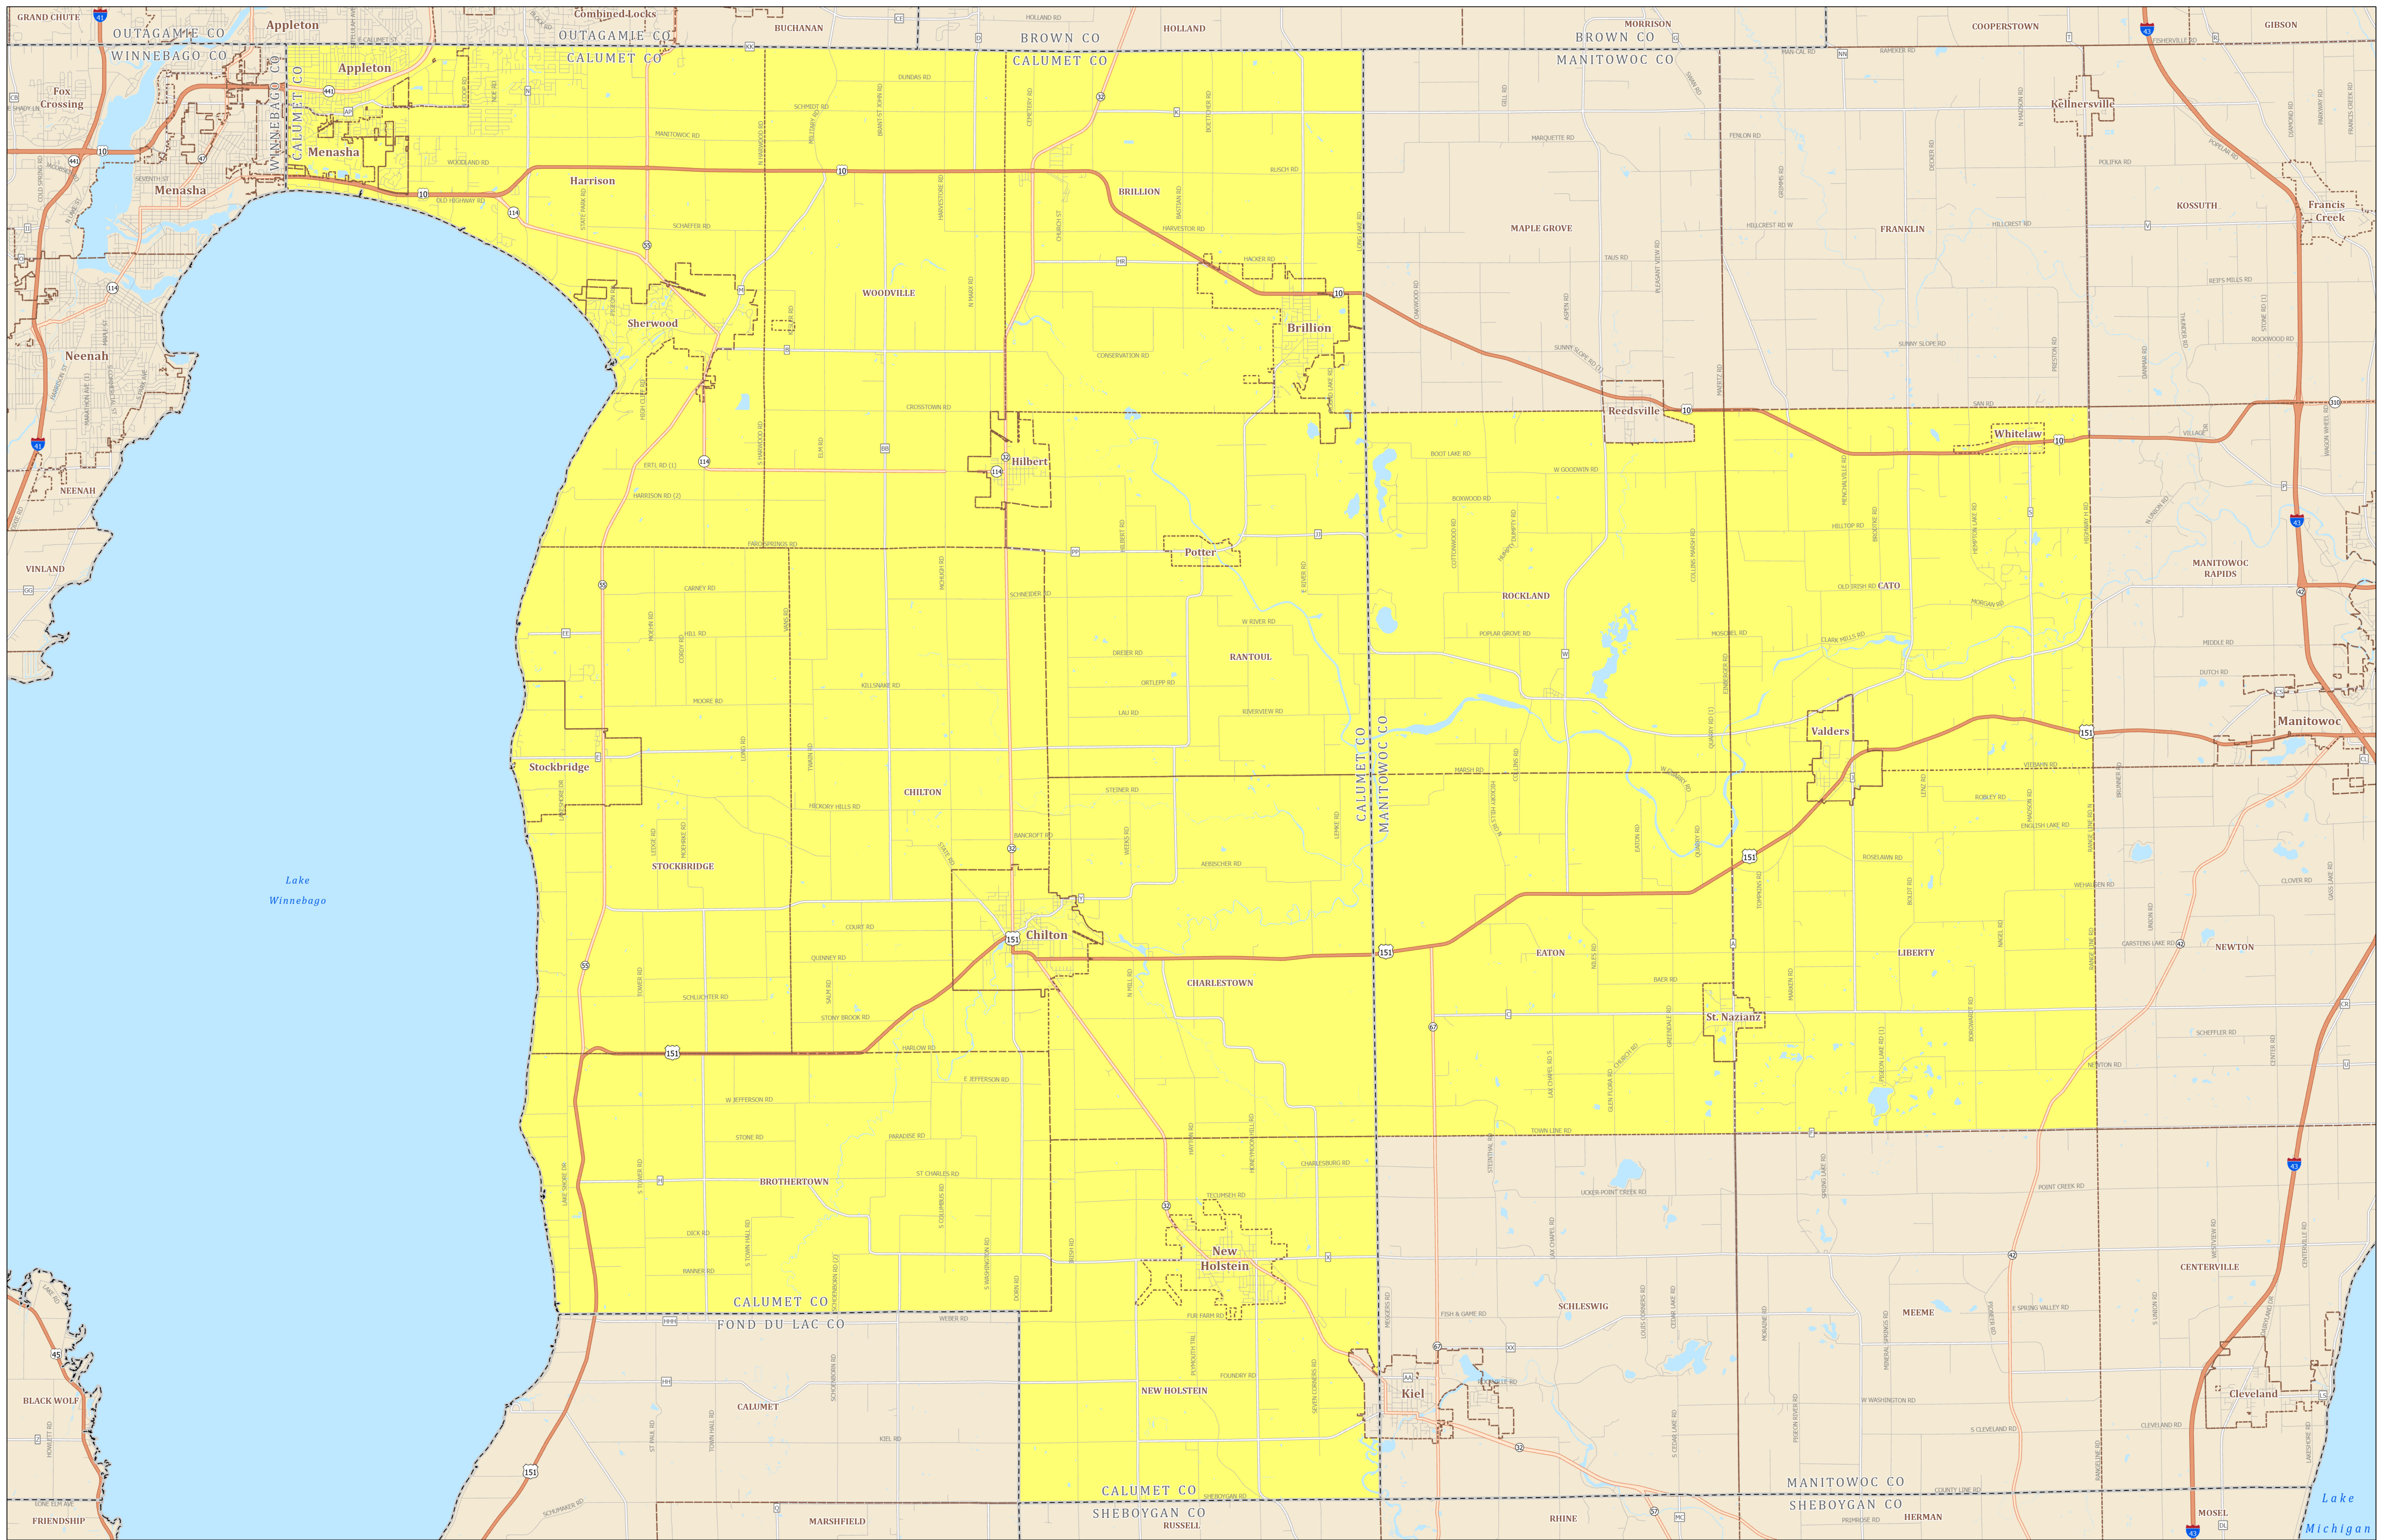

Assembly District 3

STATE OF WISCONSIN

Projection: NAD 1983 Wisconsin TM

Cartography: LTSB GIS Team, 2024

- Federal Highway
- State Highway
- County Road
- Local Road
- Assembly District 3
- County Boundary
- Cities, Towns, Villages
- Lakes, Rivers