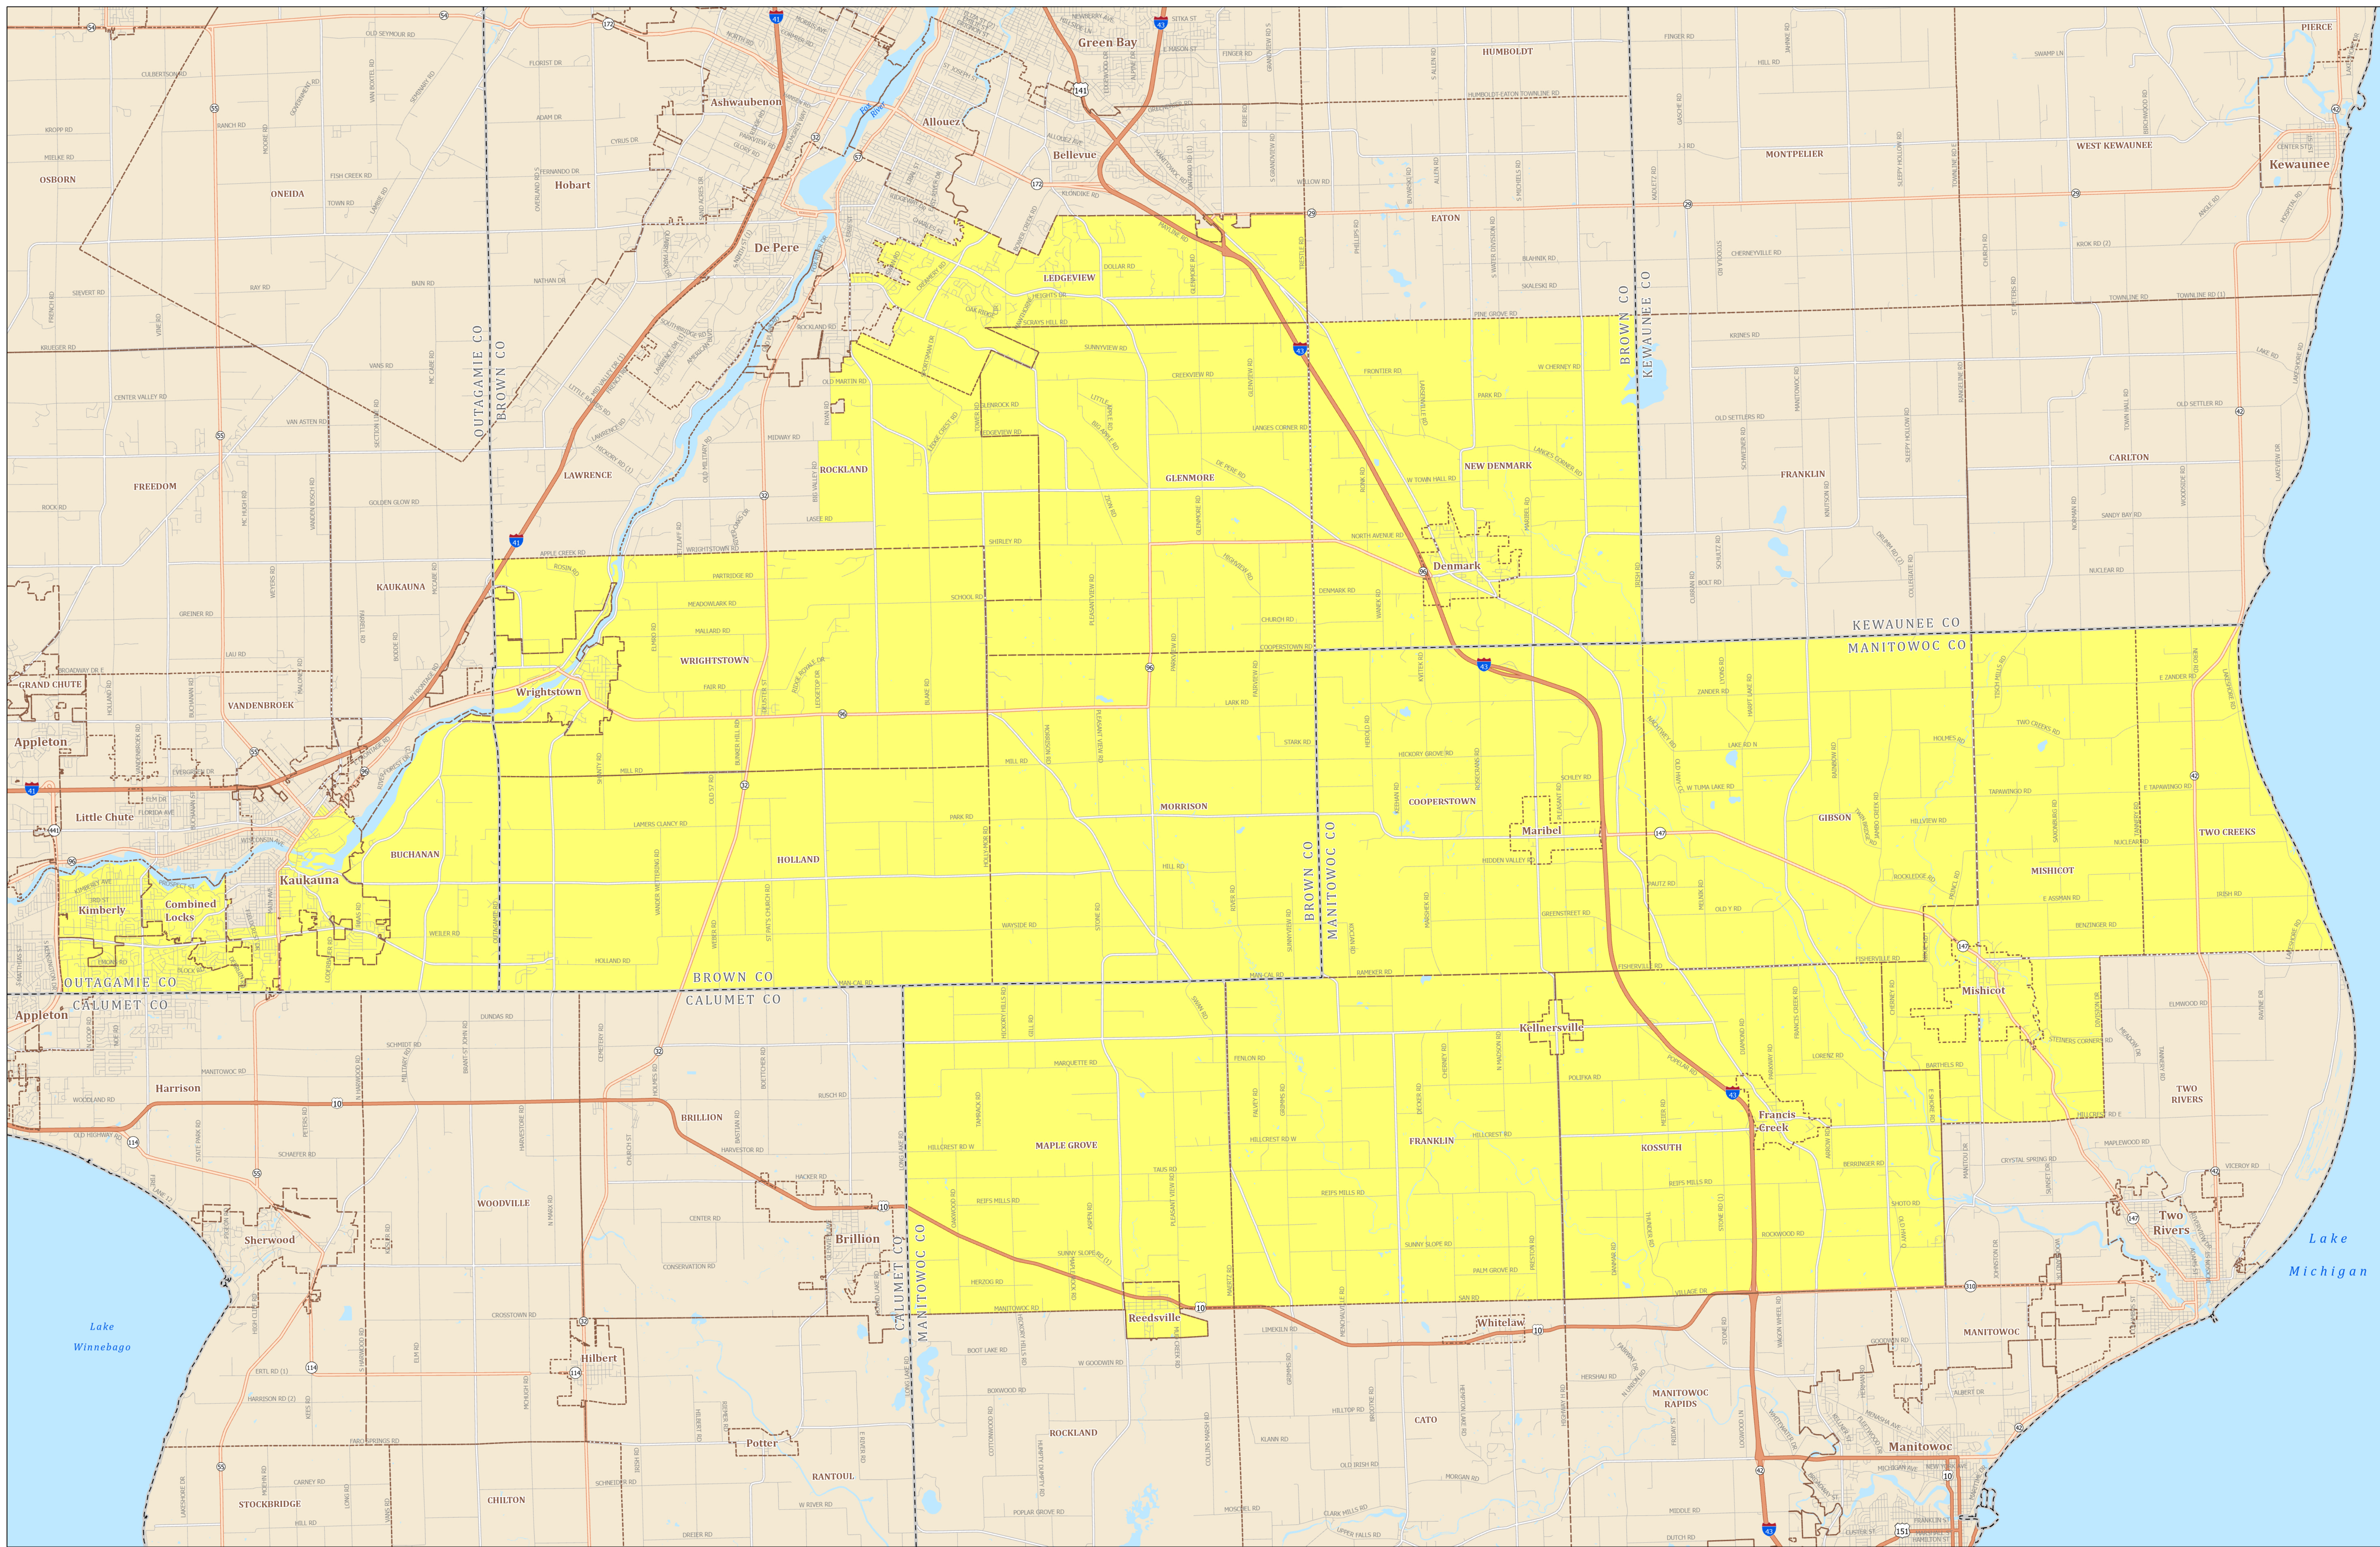

Assembly District 2

STATE OF WISCONSIN

- Federal Highway
- State Highway
- County Road
- Local Road
- Assembly District 2
- County Boundary
- Cities, Towns, Villages
- Lakes, Rivers