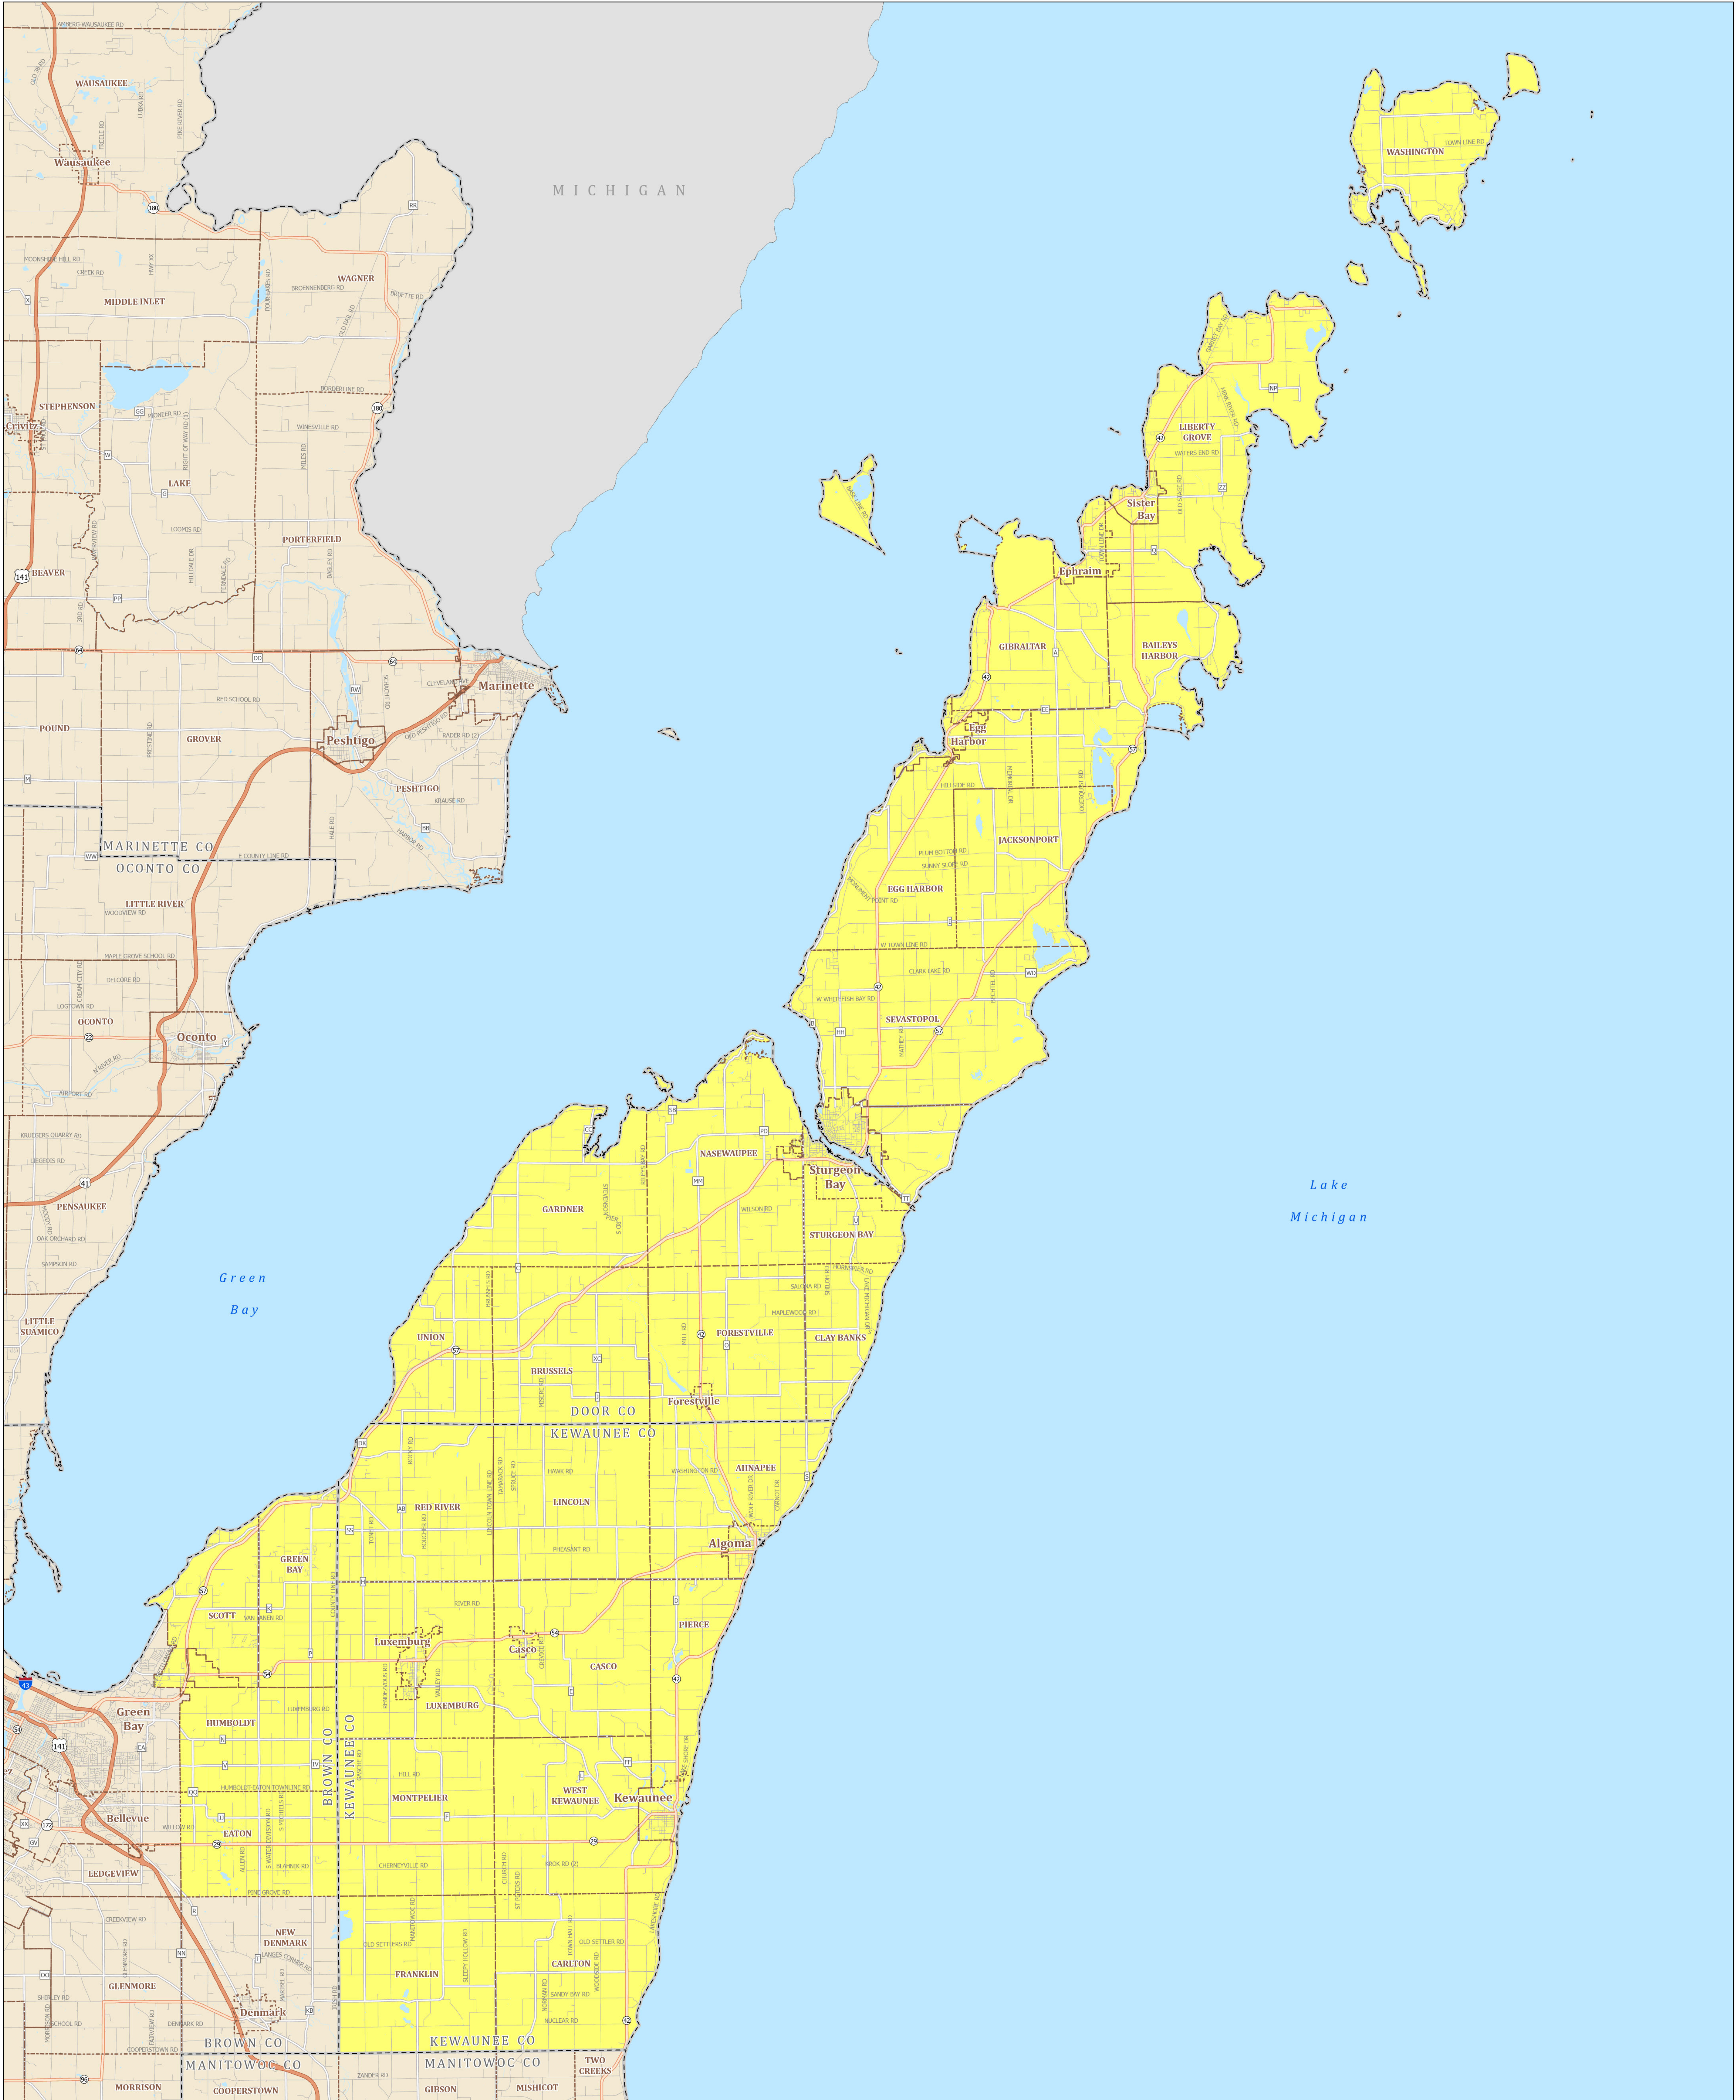

Assembly District 1

STATE OF WISCONSIN

Cartography:
LTSB GIS Team, 2024

- Federal Highway
- State Highway
- County Road
- Local Road
- Assembly District 1
- County Boundary
- Cities, Towns, Villages
- Lakes, Rivers