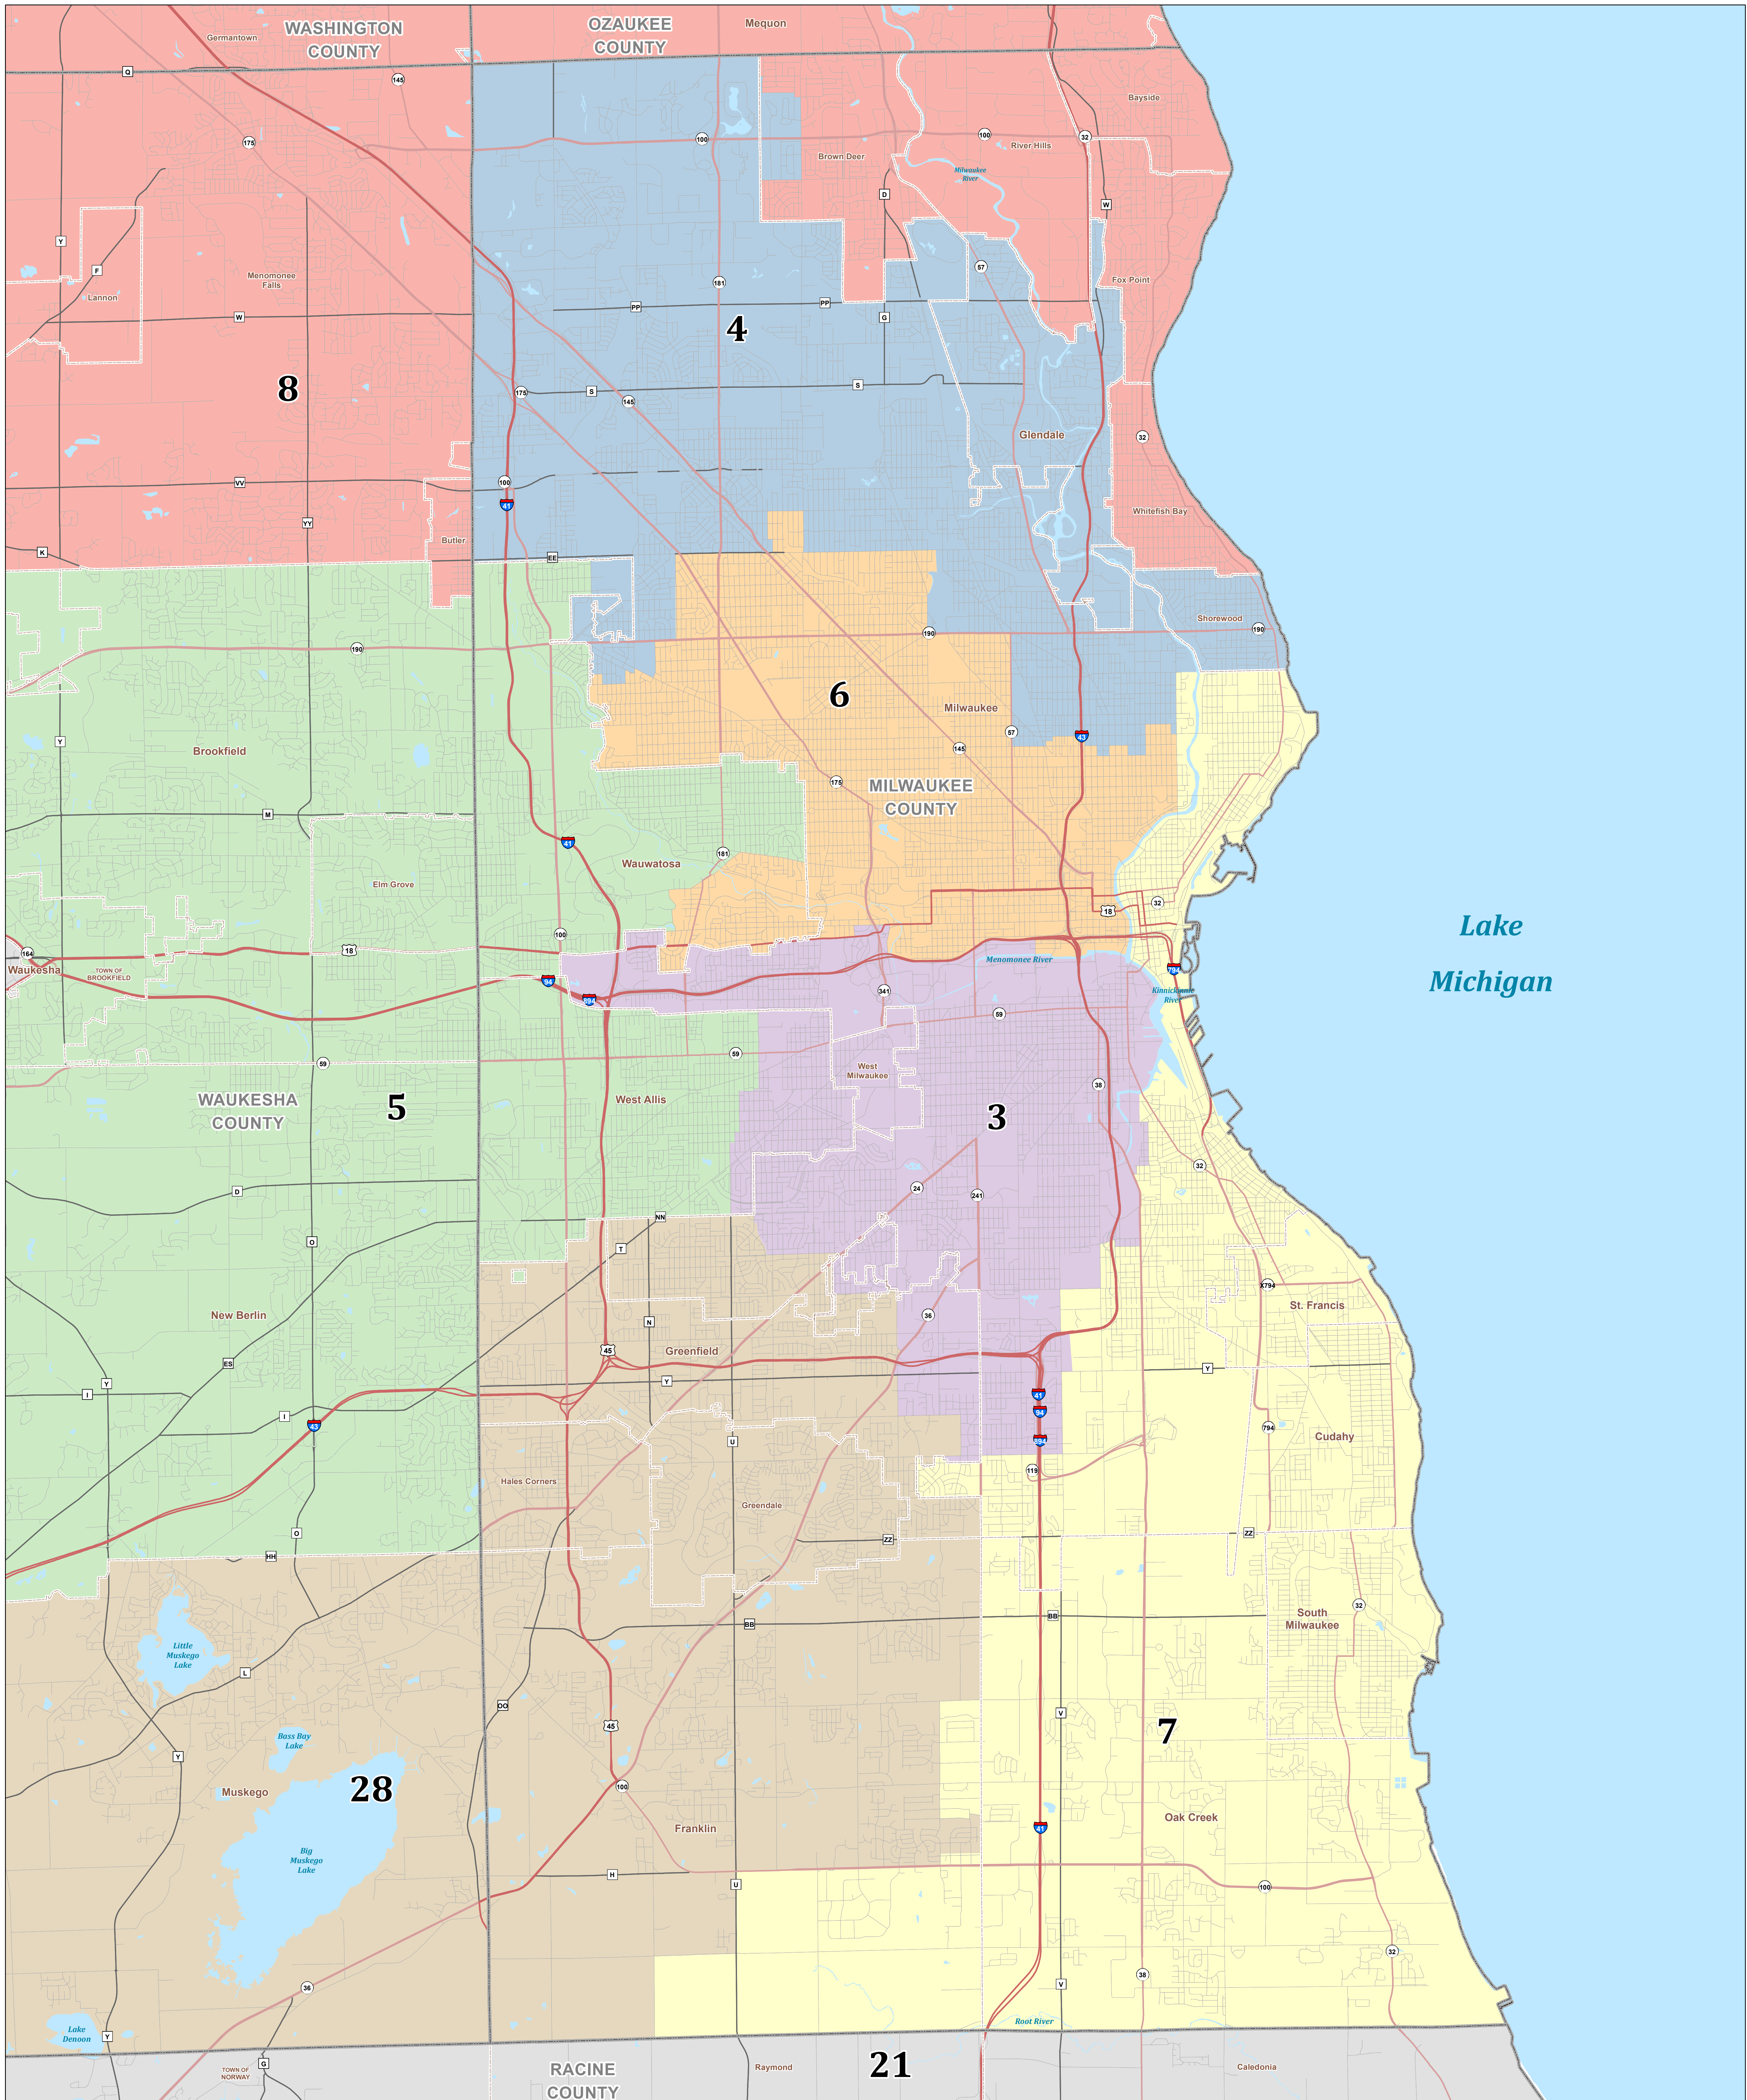

Milwaukee County, Wisconsin

SENATE DISTRICTS

2022

Legislative Technology Services Bureau
17 W. Main St., Suite 200
Madison, WI 53703
(608) 283-1830
www.legis.wisconsin.gov/ltsb/gis