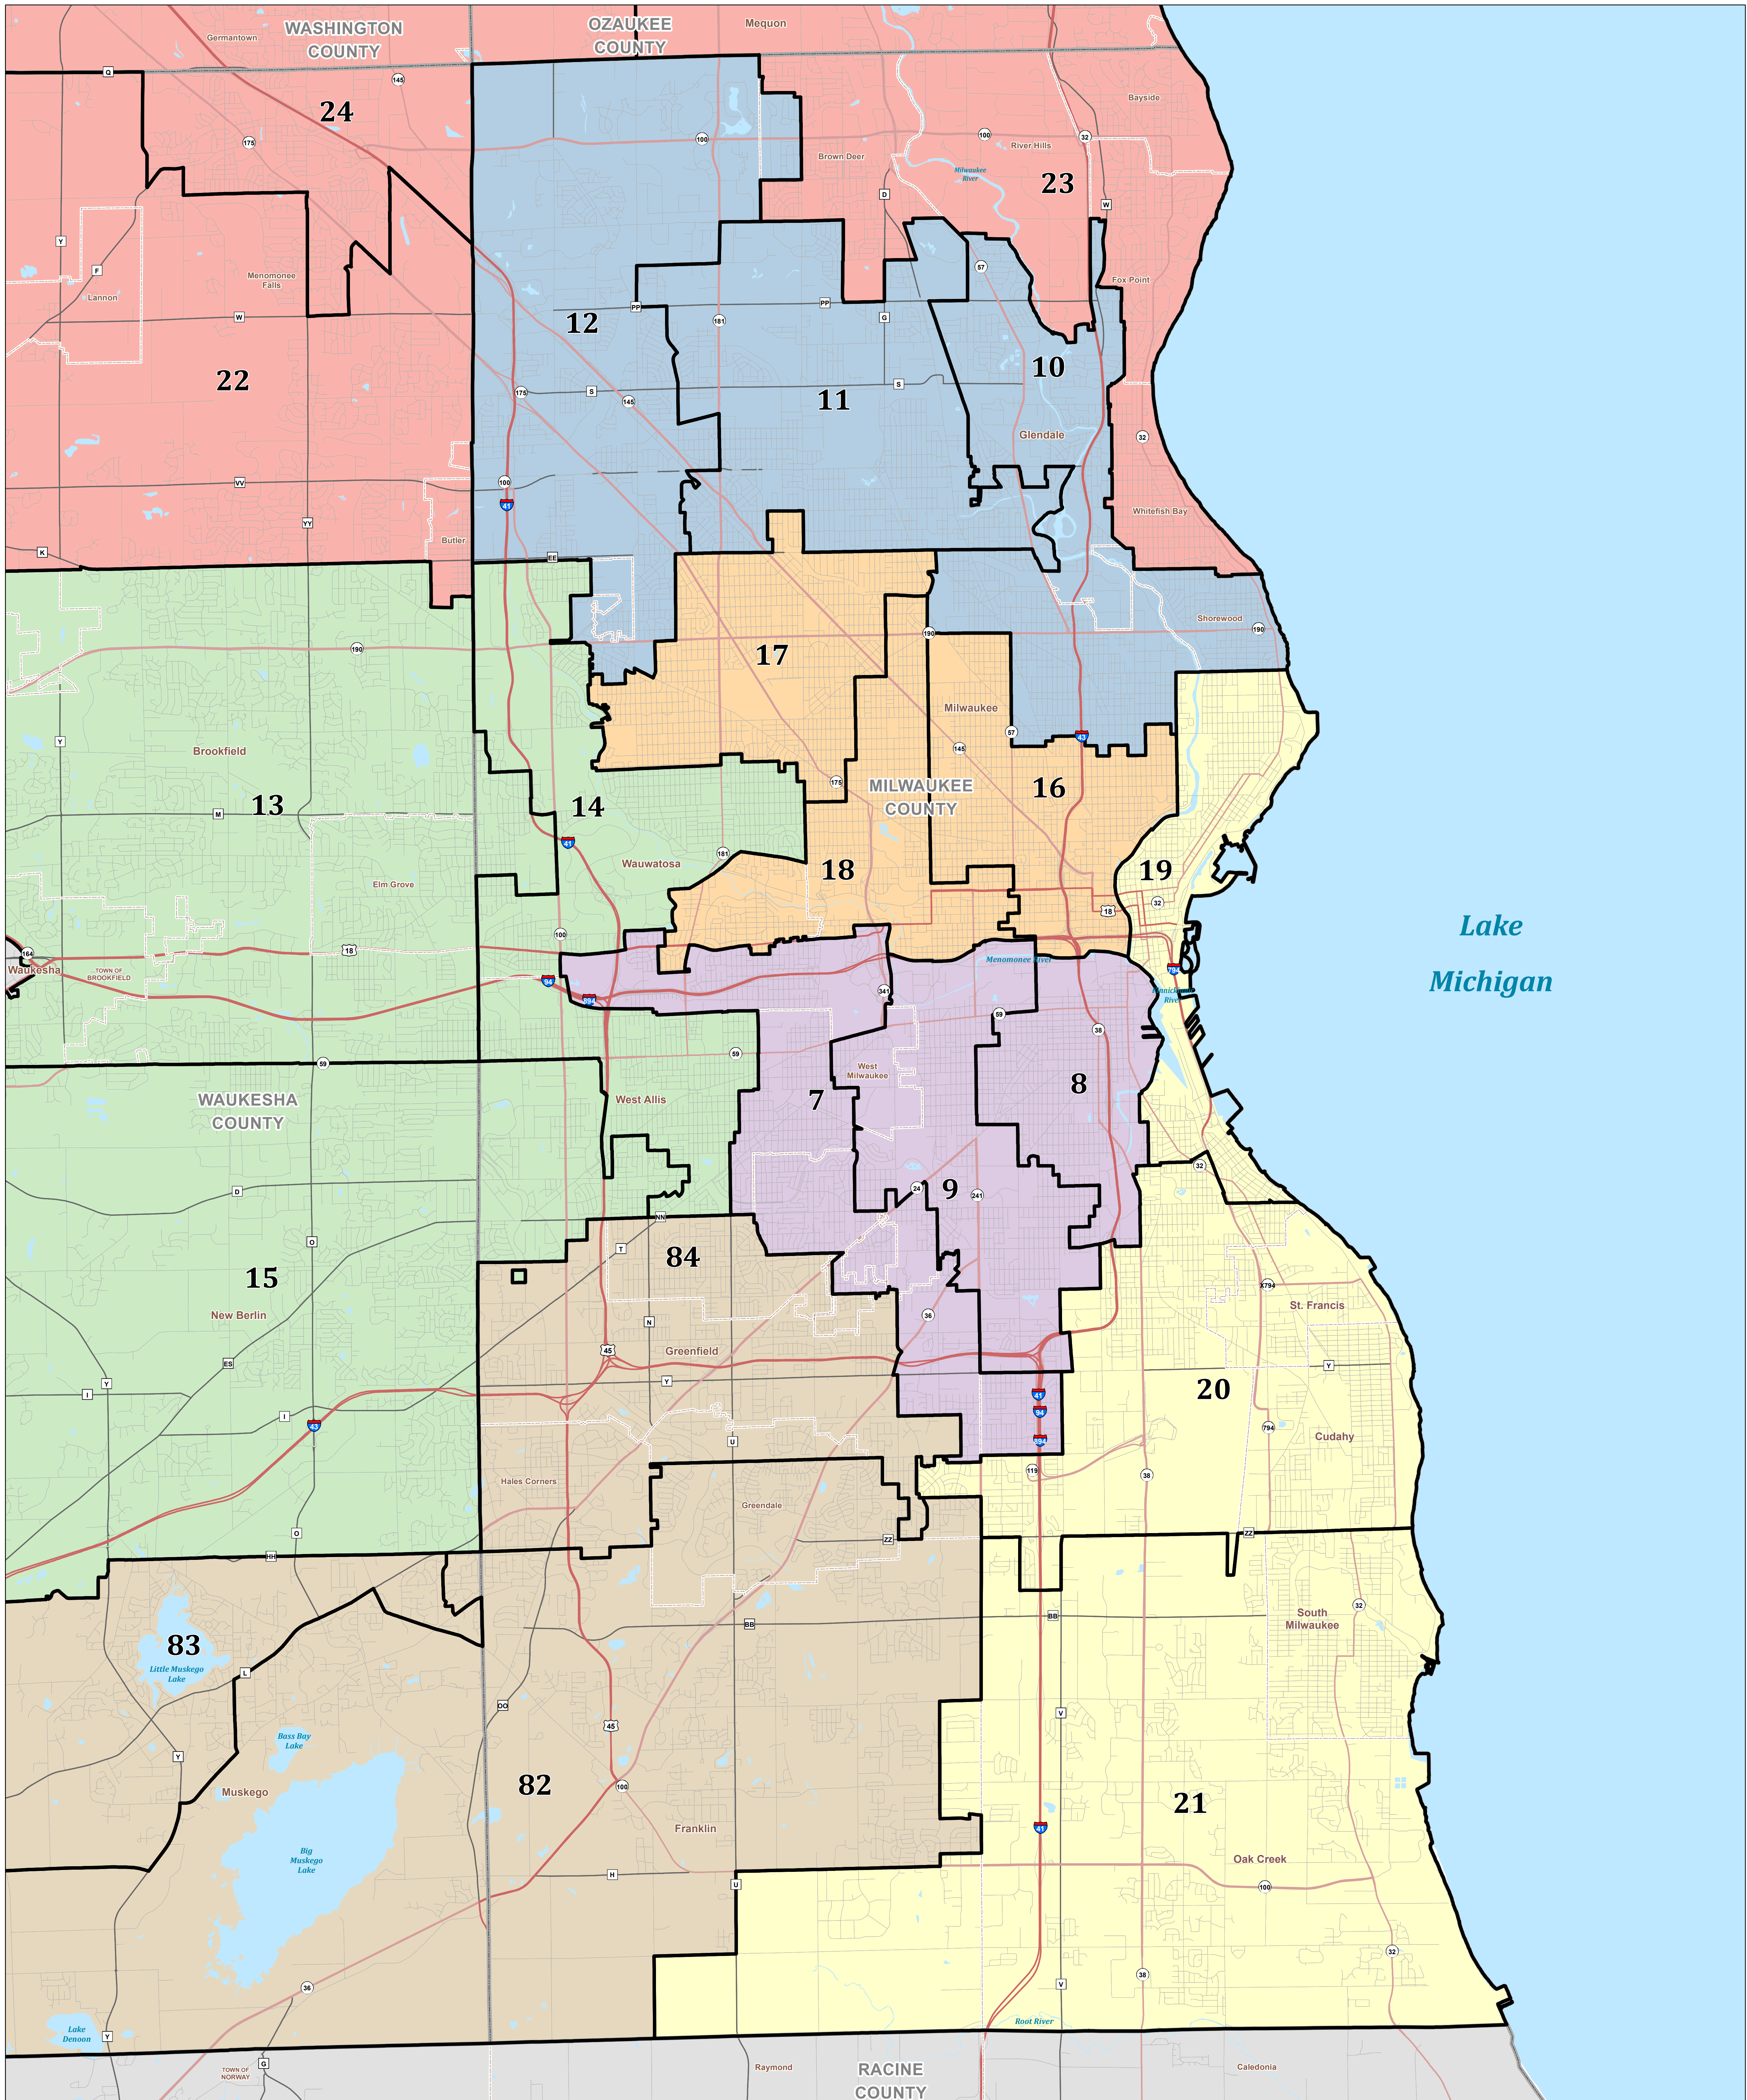

Milwaukee County, Wisconsin

ASSEMBLY DISTRICTS

2022

Legislative Technology Services Bureau
17 W. Main St., Suite 200
Madison, WI 53703
(608) 283-1830
www.legis.wisconsin.gov/ltsb/gis